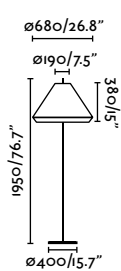

Spike
242

Suspended
254

Portable
258