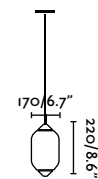

71579C-03 ● Dark Grey + White 242,70€

Material	Body Aluminium
	Shade PEMD
Light Source	1 E27 max. 15W
Bulb incl.	No
Recom. Bulb	17463
Class	II
Cable	1.2 MT