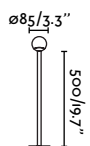

75587 NEW
Driver incl. ● Black **171,10€**

Class II
Voltage (V/Hz) 220V-240V/50-60Hz

75584 NEW
Driver not incl.* ● Black **128,10€**

Class III
Voltage (V/Hz) 24VDC

*Drivers info pag. 464

Material	Body Stainless Steel
	Diff Opal Glass
Power	3W
Lumen Output	154lm
Light Source	COB LED 2700K
CRI	>90
Cable	0.5 MT