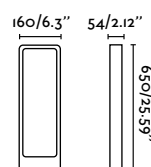

Das 300

IP54 IK09 incl.

75519 ● Dark Grey 168,00€

Material	Body Aluminium
	Diff Transparent Glass
Power	8W
Lumen Output	480lm
Light Source	COB LED 3000K
Class	I
CRI	>80
Voltage (V/Hz)	100V-240V/50-60Hz
Beam angle	180°

Das 650

IP54 IK09 incl.

75520 ● Dark Grey 196,40€

Material	Body Aluminium
	Diff Transparent Glass
Power	8W
Lumen Output	480lm
Light Source	COB LED 3000K
Class	I
CRI	>80
Voltage (V/Hz)	100V-240V/50-60Hz
Beam angle	180°