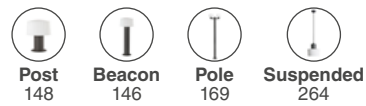

74432A-04 ● Dark Grey + Opal 102,90€

Material	Body Aluminium
	Diff Opal PMMA
Light Source	1 E27 max. 15W
Bulb incl.	No
Recom. Bulb	17437
Class	I