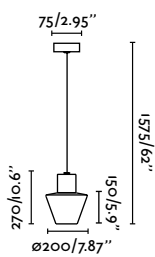

Mistu
Faro Lab

IP44

74427C-02 ● Dark Grey + Opal 88,90€

Material	Body Aluminium
	Diff Opal PMMA
Light Source	1 E27 max. 15W
Bulb incl.	No
Recom. Bulb	17437
Class	I

Moon
Faro Lab

IP44

74427C-01 ● Dark Grey + Opal 103,10€

Material	Body Aluminium
	Diff Opal PMMA
Light Source	1 E27 max. 15W
Bulb incl.	No
Recom. Bulb	17437
Class	I