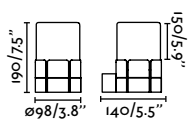

outdoor

Surface

Kila 71745

Tram
Estudi Ribaudí

IP44

75533 ● Matt White 83,70€

Material	Body Aluminium
	Diff Opal PMMA
Light Source	1 E27 max. 15W
Bulb incl.	No
Recom. Bulb	17463
Class	I

Toc Wall