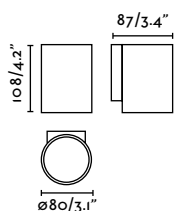

Kov R 1L

IP65 IK05 incl. SEA SIDE SUITABLE

Material	Body Aluminium
Power	6W
Light Source	COB LED
Class	I
CRI	>80
Voltage (V/Hz)	220V-240V/50-60Hz