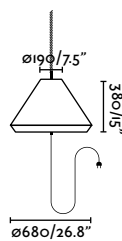

*Rope not included

Floor
54

Suspended
254

Spike
242

Saigon T70 Portable
Nahrang

71584-05 ●● Dark Grey + Cream 399,20€

71584-06 ●● Dark Grey + Brown 399,30€

Material	Body Aluminium
	Diff Opal PEMD
	Shade Textilene
Light Source	1 E27 max. 15W
Bulb incl.	No
Recom. Bulb	17463
Class	II
Cable	3 MT