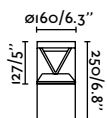

Lumen Output	CCT	Voltage (V/Hz)	Lens (°)	
750000	868lm	2700K	100V-240V/50-60Hz	360°	383,70€
750000C	868lm	2700K	220V-240V/50-60Hz	360°	499,50€
750000D	868lm	2700K	220V-240V/50-60Hz	360°	431,30€
750001	1016lm	2700K	100V-240V/50-60Hz	360 WIDE°	383,70€
750001C	1016lm	2700K	220V-240V/50-60Hz	360 WIDE°	499,50€
750001D	1016lm	2700K	220V-240V/50-60Hz	360 WIDE°	431,30€
750002	961lm	2700K	100V-240V/50-60Hz	180°	393,20€
750002C	961lm	2700K	220V-240V/50-60Hz	180°	508,80€
750002D	961lm	2700K	220V-240V/50-60Hz	180°	440,70€
750010	895lm	3000K	100V-240V/50-60Hz	360°	383,70€
750010C	895lm	3000K	220V-240V/50-60Hz	360°	499,50€
750010D	895lm	3000K	220V-240V/50-60Hz	360°	431,30€
750011	1191lm	3000K	100V-240V/50-60Hz	360 WIDE°	383,70€
750011C	1047lm	3000K	220V-240V/50-60Hz	360 WIDE°	499,50€
750011D	1047lm	3000K	220V-240V/50-60Hz	360 WIDE°	431,30€
750012	1004lm	3000K	100V-240V/50-60Hz	180°	393,20€
750012C	991lm	3000K	220V-240V/50-60Hz	180°	508,80€
750012D	991lm	3000K	220V-240V/50-60Hz	180°	440,70€
750020	922lm	4000K	100V-240V/50-60Hz	360°	383,70€
750020C	922lm	4000K	220V-240V/50-60Hz	360°	499,50€
750020D	922lm	4000K	220V-240V/50-60Hz	360°	431,30€
750021	1078lm	4000K	100V-240V/50-60Hz	360 WIDE°	383,70€
750021C	1078lm	4000K	220V-240V/50-60Hz	360 WIDE°	499,50€
750021D	1078lm	4000K	220V-240V/50-60Hz	360 WIDE°	431,30€
750022	1021lm	4000K	100V-240V/50-60Hz	180°	393,20€
750022C	1021lm	4000K	220V-240V/50-60Hz	180°	508,80€
750022D	1021lm	4000K	220V-240V/50-60Hz	180°	440,70€

180°

360°

360° WIDE