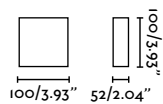

Kaula 100

IP44 incl.

70405 ● Satin Stainless 113,30€

Material	Body Stainless Steel 316L
	Diff Opal PMMA
Power	2x4,5W
Lumen Output	2x400lm
Light Source	SMD LED 3000K
Class	I
CRI	>80
Voltage (V/Hz)	220V-240V/50-60Hz

Kaula 180

IP44 incl.

70406 ● Satin Stainless 127,30€

Material	Body Stainless Steel 316L
	Diff Opal PMMA
Power	2x8W
Lumen Output	2x241lm
Light Source	SMD LED 3000K
Class	I
CRI	>80
Voltage (V/Hz)	220V-240V/50-60Hz