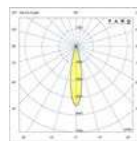

22° COB LED W CRI>80
785lm 2700K
COB LED 6W CRI>80
831lm 3000K