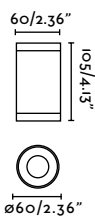

- 71740   Dark Grey + Transparent 112,20€
- 71741   Dark Grey + Smoked 130,20€
- 71742   Dark Grey + Amber 130,20€

Material	Body Aluminium
	Diff Transparent Glass
Light Source	1 E27 max. 15W
Bulb incl.	No
Recom. Bulb	17463
Class	I