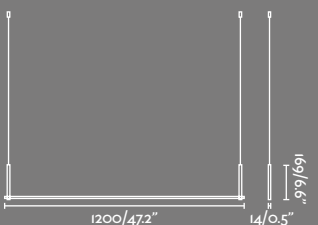

Suspended *Use with x3 projectors max.

Example: 75702-223 x3 + 75714-2 + 75711-2 + 75713-2
Clap projector black 2700K 38° + visor + suspended + canopy

Canopy *Use with x3 projectors max.

IP65  incl.

- 75711-1 ● White 88,50€
- 75711-2 ● Black 88,50€