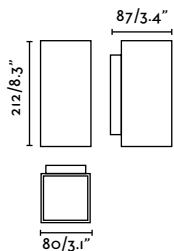

Kov SQ 2L

IP65 IK05 incl. SEA SIDE SUITABLE

Material	Body Aluminium
Power	2x6W
Light Source	COB LED
Class	I
CRI	>80
Voltage (V/Hz)	220V-240V/50-60Hz

Family	Finish	Color T°	Beam Angle
71793- Kov Squared 2 lights	1 White 2 Black	2 2700K	1 14°/14°
		3 3000K	2 14°/22°
			3 22°/22°
			4 22°/30°
			5 30°/30°
			6 30°/14°

*NOTE: You can choose the same or different beam angle for each product side

14° COB LED 2x6W CRI>80 1259lm 2700K
COB LED 2x6W CRI>80 1291lm 3000K

22° COB LED 2x6W CRI>80 1304lm 2700K
COB LED 2x6W CRI>80 1386lm 3000K

30° COB LED 2x6W CRI>80 1387lm 2700K
COB LED 2x6W CRI>80 1474lm 3000K