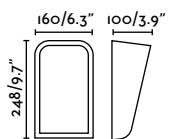

Mask
Lucid Product Design

IP65 IK06 incl. SEA SIDE SUITABLE

71279 ● Dark Grey 253,00€

Material	Body Aluminium Diff Opal Glass
Power	15W
Lumen Output	550lm
Light Source	SMD LED 3000K
Class	I
CRI	>80
Voltage (V/Hz)	100V-240V/50-60Hz

Half
Nahtrang

IP65 incl.

71537 ● Dark Grey 159,10€

Material	Body Aluminium Diff Opal Glass
Power	20W
Lumen Output	1350lm
Light Source	SMD LED 3000K
Class	I
CRI	>80
Voltage (V/Hz)	220V-240V/50-60Hz