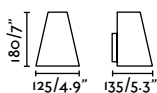

Proa
Àlex & Manel Llusçà

IP44

74400 ● Dark Grey 54,70€

Material	Body Aluminium Diff Transparent Glass
Light Source	1 GU10 max. 8W
Bulb incl.	No
Recom. Bulb	17334
Class	I

Tinia

IP44

71353 ● Dark Grey 54,80€

Material	Body Aluminium Diff Opal PC
Light Source	1 E27 max. 15W
Bulb incl.	No
Recom. Bulb	17463
Class	I

Gina

IP44

71363 ● Dark Grey 49,30€

71366 ● Matt White 49,30€

71367 ● Matt Black 49,30€

Material	Body Aluminium Diff Transparent Glass
Light Source	1 GU10 max. 8W
Bulb incl.	No
Recom. Bulb	17334
Class	I