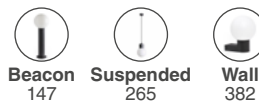

Material	Body Aluminium
	Diff Opal PMMA
Light Source	1 E27 max. 15W
Bulb incl.	No
Recom. Bulb	17437
Class	I

Moon 300
Faro Lab

IP44

74433S-01 ● Dark Grey + Opal 105,20€

Material	Body Aluminium
	Diff Opal PMMA
Light Source	1 E27 max. 15W
Bulb incl.	No
Recom. Bulb	17437
Class	I