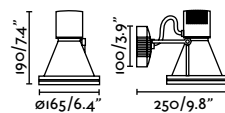

Project 73
Àlex & Manel Lluscà

- 71383 ● Grey 67,00€
- 71390 ● Dark Grey 67,10€

Material	Body Aluminium
	Diff Transparent Glass
Light Source	1 GU10 max. 5W
Bulb incl.	No
Recom. Bulb	17334
Class	I

Project 165
Àlex & Manel Lluscà

- 71389 ● Dark Grey 138,90€

Material	Body Aluminium
	Diff Transparent Glass
Light Source	1 E27 max. 15W
Bulb incl.	No
Recom. Bulb	17398
Class	I

Alfa
Àlex & Manel Lluscà

- 70025 ● Dark Grey 174,80€

Material	Body Aluminium
	Diff Transparent Glass
Power	13W
Lumen Output	845lm
Light Source	COB LED 3000K
Class	I
CRI	>80
Voltage (V/Hz)	100V-240V/50-60Hz
Beam angle	80°