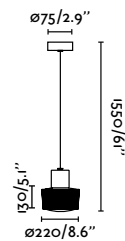

Blubs
Estudi Ribaudí

IP44

74427C-03 ● Dark Grey + Opal 110,90€

Material	Body Aluminium
	Diff Opal PMMA
Light Source	1 E27 max. 15W
Bulb incl.	No
Recom. Bulb	17437
Class	I

Muffin
Àlex & Manel Llusçà

IP44

74427C-04 ● Dark Grey + Opal 102,20€

Material	Body Aluminium
	Diff Opal PMMA
Light Source	1 E27 max. 15W
Bulb incl.	No
Recom. Bulb	17437
Class	I