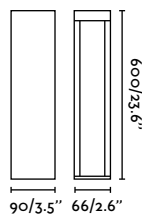

Cerler 350

IP65 IK07 incl. DIM

NEW

71940 ● Dark Grey 169,80€
71941 ● Rust Brown 169,80€

Material	Body Aluminium
	Diff Transparent PC
Power	9W
Lumen Output	427lm
Light Source	SMD LED 4000K
Dimmable K	2200-2700-3200-4000K
Class	I
CRI	≥80
Voltage (V/Hz)	220V-240V

Cerler 600

IP65 IK07 incl. DIM

NEW

71942 ● Dark Grey 216,00€
71943 ● Rust Brown 216,00€

Material	Body Aluminium
	Diff Transparent PC
Power	9W
Lumen Output	427lm
Light Source	SMD LED 4000K
Dimmable K	2200-2700-3200-4000K
Class	I
CRI	≥80
Voltage (V/Hz)	220V-240V