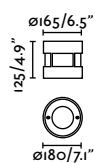

70589 24° 981lm ● Satin Stainless 228,20€

70593N 60° 1197lm ● Satin Stainless 228,20€

Material	Body Stainless Steel 316L + Aluminium Diff Transparent Glass
Power	12W
Light Source	COB LED 3000K
Class	I
CRI	>80
Voltage (V/Hz)	100V-240V/50-60Hz
Cut out (mm)	ø165
Resistance (Kg)	1000