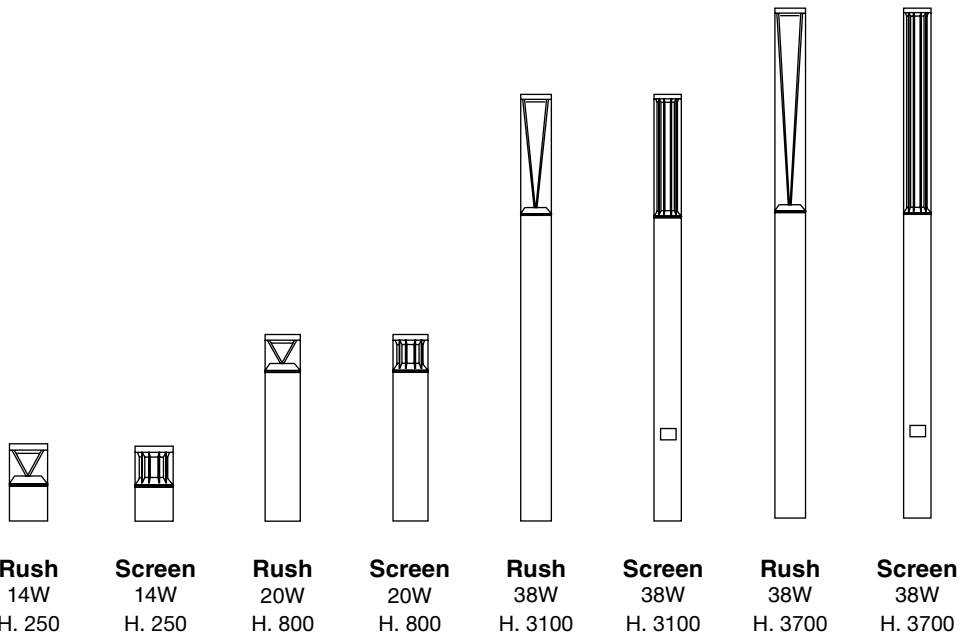

FINISH

● Dark Grey

COLOR TEMPERATURE

2700K CRI90

3000K CRI90

4000K CRI90

BEAM ANGLE

180°

360°

360° WIDE