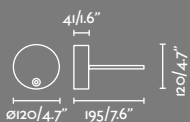

CLAP

Wall/Projector accessory

Wall/Projector *Use with 1 projector max.

IP65
incl.