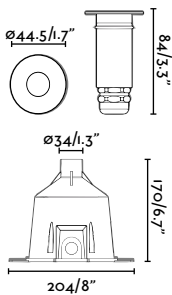

70443 ● Satin Stainless 190,40€

70444 ● Satin Stainless 273,60€

70455 ● Satin Stainless 399,00€

Material	Body Stainless Steel 316L Diff Transparent Glass
Power	3W
Lumen Output	196lm
Light Source	SMD LED 4000K
Class	III
CRI	>80
Voltage (V/Hz)	24VDC
Beam angle	30°
Cut out (mm)	ø234
Recom. Driver	98324026

*Drivers info pag. 464

Material	Body Stainless Steel 316L Diff Transparent Glass
Power	5W
Lumen Output	348lm
Light Source	SMD LED 4000K
Class	III
CRI	>80
Voltage (V/Hz)	24VDC
Beam angle	30°
Cut out (mm)	ø230
Recom. Driver	98324026

*Drivers info pag. 464

Material	Body Stainless Steel 316L + ABS Diff Transparent Glass
Power	18W
Lumen Output	600lm
Light Source	SMD LED 4000K
Class	III
CRI	85
Voltage (V/Hz)	24VDC
Beam angle	25°
Cut out (mm)	ø156
Recom. Driver	98324020U

*Drivers info pag. 464