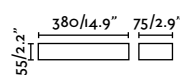

Lako

IP65 IK07 incl.

- 71909 Matt White **105,40€**
- 71910 Dark Grey **105,40€**
- 71911 Rust Brown **105,40€**
- 71898 Teak **157,80€**

Material	Body Aluminium Diff Prism Glass
Power	8W
Lumen Output	246lm
Light Source	SMD LED 3000K
Class	I
CRI	>80
Voltage (V/Hz)	220V-240V/50-60Hz
Beam angle	90°

Toluca

IP65 IK08 incl.

- 71052 Satin Aluminium **105,40€**

Material	Body Aluminium Diff Opal Glass
Power	2x8W
Lumen Output	2x827lm
Light Source	SMD LED 3000K
Class	I
CRI	>80
Voltage (V/Hz)	220V-240V/50-60Hz

Tacana

IP65 IK08 incl.

- 71049 Satin Aluminium **144,00€**

Material	Body Aluminium Diff Opal Glass
Power	12W
Lumen Output	2x850lm
Light Source	SMD LED 3000K
Class	I
CRI	>80
Voltage (V/Hz)	220V-240V/50-60Hz