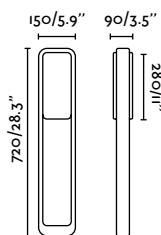

Sticker
Lucid Product Design

IP55 IK10 incl.

Material	Body Aluminium Diff Opal PMMA
Power	10W
Lumen Output	889lm
Light Source	SMD LED 3000K
Class	I
CRI	>80
Voltage (V/Hz)	100V-240V/50-60Hz

Nanda 500

IP54 incl.

Material	Body Aluminium Diff Opal PC
Power	12W
Lumen Output	500lm
Light Source	SMD LED 3000K
Class	I
CRI	>80
Voltage (V/Hz)	100V-240V/50-60Hz

Nanda 800

IP54 incl.

Material	Body Aluminium Diff Opal PC
Power	12W
Lumen Output	950lm
Light Source	SMD LED 3000K
Class	I
CRI	>80
Voltage (V/Hz)	100V-240V/50-60Hz