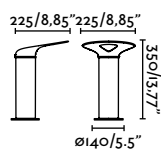

Lotus 350
Estudi Ribaudí

IP65 IK08 incl.

71224 ● Dark Grey 227,30€

Material	Body Aluminium Diff Opal PC
Power	18W
Lumen Output	1120lm
Light Source	SMD LED 3000K
Class	I
CRI	>80
Voltage (V/Hz)	100V-240V/50-60Hz

Lotus 650
Estudi Ribaudí

IP65 IK08 incl.

71225 ● Dark Grey 280,80€

Material	Body Aluminium Diff Opal PC
Power	18W
Lumen Output	1120lm
Light Source	SMD LED 3000K
Class	I
CRI	>80
Voltage (V/Hz)	100V-240V/50-60Hz