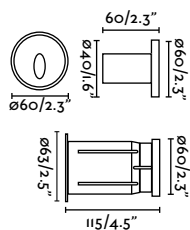

Dang Asymm

IP67 no incl. SEA SIDE SUITABLE incl.

70446 ● Satin Stainless 117,60€

Material	Body Stainless Steel 316L + Glass
	Diff Transparent Glass
Power	3W
Lumen Output	48lm
Light Source	COB LED 3000K
Class	III
CRI	>80
Voltage (V/Hz)	24VDC
Beam angle	40°
Cut out (mm)	ø88
Recom. Driver	98324006

*Drivers info pag. 464

Uve

IP44 incl. incl.

70397 ● Dark Grey 40,20€

Material	Body Aluminium
	Diff Transparent PC
Power	2W
Lumen Output	20lm
Light Source	SMD LED 3000K
Class	II
CRI	>80
Voltage (V/Hz)	220V-240V/50-60Hz
Beam angle	120°
Cut out (mm)	ø78