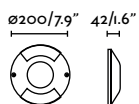

Loth 1L

IP67 IK10 incl.

70285 ● Matt Black 119,80€

Material	Body Aluminium
	Diff Opal PC
Power	6W
Lumen Output	210lm
Light Source	COB LED 3000K
Class	I
CRI	>80
Voltage (V/Hz)	220V-240V/50-60Hz
Resistance (Kg)	2000

Loth 2L

IP67 IK10 incl.

70286 ● Matt Black 130,70€

Material	Body Aluminium
	Diff Opal PC
Power	11,5W
Lumen Output	406lm
Light Source	COB LED 3000K
Class	I
CRI	>80
Voltage (V/Hz)	220V-240V/50-60Hz
Resistance (Kg)	2000

Loth 4L

IP67 IK10 incl.

70287 ● Matt Black 147,10€

Material	Body Aluminium
	Diff Opal PC
Power	13,5W
Lumen Output	472lm
Light Source	COB LED 3000K
Class	I
CRI	>80
Voltage (V/Hz)	220V-240V/50-60Hz
Resistance (Kg)	2000