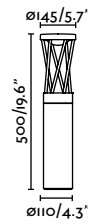

Twist 300
Estudi Ribaudí

IP65 incl.

71286 ● Dark Grey 172,80€

Material	Body Aluminium Diff Opal PC
Power	10W
Lumen Output	527lm
Light Source	SMD LED 3000K
Class	I
CRI	>80
Voltage (V/Hz)	100V-240V/50-60Hz

Twist 500
Estudi Ribaudí

IP65 incl.

71287 ● Dark Grey 209,10€

Material	Body Aluminium Diff Opal PC
Power	10W
Lumen Output	527lm
Light Source	SMD LED 3000K
Class	I
CRI	>80
Voltage (V/Hz)	100V-240V/50-60Hz