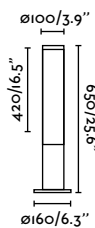

75546 ● Dark Grey 303,20€

Material	Body Aluminium
	Diff Translucent PC
Power	28W
Lumen Output	3036lm
Light Source	SMD LED 3000K
Class	I
CRI	90
Voltage (V/Hz)	220V-240V/50-60Hz
Beam angle	280°

Pole
160