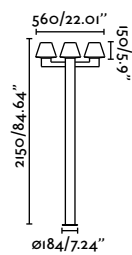

74436F3-02 ● Dark Grey + Opal 566,70€

Material	Body Aluminium Diff Opal PMMA
Light Source	3 E27 max. 15W
Bulb incl.	No
Recom. Bulb	17437
Class	I

Post
148

Floor
146

Suspended
265

Wall
382