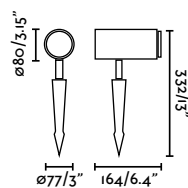

Wall
208

Zoom 18° to 45°

Tono

IP44

73150 ● Matt Black 51,00€

Material	Body Aluminium
	Diff Transparent Glass
Light Source	1 GU10 max. 8W
Bulb incl.	No
Recom. Bulb	17334
Class	I
Cable	2 MT

Garten Lampholder

IP54/44