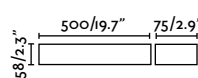

Doro 220

IP65 IK07 incl.

- 71900 Matt White 111,40€
- 71901 Dark Grey 111,40€
- 71902 Rust Brown 111,40€
- 71899 Teak 153,30€

Material	Body Aluminium Diff Prism Glass
Power	2x6,5W
Lumen Output	2x349lm
Light Source	SMD LED 3000K
Class	I
CRI	>80
Voltage (V/Hz)	220V-240V/50-60Hz

Doro 380

IP65 IK07 incl.

- 71903 Matt White 159,40€
- 71904 Dark Grey 159,40€
- 71905 Rust Brown 159,40€

Material	Body Aluminium Diff Prism Glass
Power	2x10W
Lumen Output	2x599lm
Light Source	SMD LED 3000K
Class	I
CRI	>80
Voltage (V/Hz)	100V-240V/50-60Hz

Doro 500

IP65 IK07 incl.

- 71906 Matt White 217,60€
- 71907 Dark Grey 217,60€
- 71908 Rust Brown 217,60€

Material	Body Aluminium Diff Prism Glass
Power	2x14W
Lumen Output	2x744lm
Light Source	SMD LED 3000K
Class	I
CRI	>80
Voltage (V/Hz)	220V-240V/50-60Hz