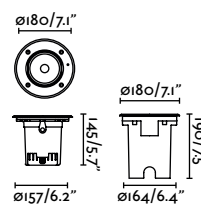

70312 ● Satin Stainless 235,40€

Material	Body Stainless Steel 316L + Aluminium
Power	12,5W
Lumen Output	464lm
Light Source	COB LED 3000K
Class	II
CRI	>80
Voltage (V/Hz)	220V-240V/50-60Hz
Cut out (mm)	ø170
Resistance (Kg)	1000