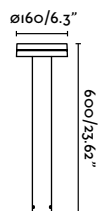

Esport 350

IP65 IK07 incl. DIM

NEW

71946 ● Dark Grey 174,20€
71947 ● Rust Brown 174,20€

Material	Body Aluminium
	Diff Transparent PC
Power	9W
Lumen Output	1036lm
Light Source	SMD LED 4000K
Dimmable K	2200-2700-3200-4000K
Class	I
CRI	≥80
Voltage (V/Hz)	220V-240V
Beam angle	180°

Esport 600

IP65 IK07 incl. DIM

NEW

71948 ● Dark Grey 200,50€
71949 ● Rust Brown 200,50€

Material	Body Aluminium
	Diff Transparent PC
Power	9W
Lumen Output	1036lm
Light Source	SMD LED 4000K
Dimmable K	2200-2700-3200-4000K
Class	I
CRI	≥80
Voltage (V/Hz)	220V-240V
Beam angle	180°