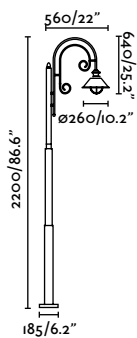

Material	Body Steel
	Diff Transparent Glass
Light Source	3 E27 max. 15W
Bulb incl.	No
Recom. Bulb	17463
Class	I

Suspended
266

Wall
388