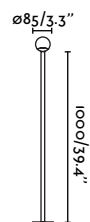

Material	Body Stainless Steel
	Diff Opal Glass
Power	3W
Lumen Output	154lm
Light Source	COB LED 2700K
CRI	>90
Cable	0.5 MT

Cuca 300
Faro Lab

IP65 IK06

NEW

75582 NEW
Driver incl. ● Black 167,50€

Class II
Voltage (V/Hz) 220V-240V/50-60Hz