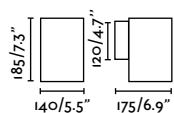

Thon 1L

IP55 IK06 incl.

70283 ● Dark Grey 270,50€

Material	Body Aluminium Diff Opal Glass
Power	15W
Lumen Output	825lm
Light Source	COB LED 3000K
Class	I
CRI	>80
Voltage (V/Hz)	220V-240V/50-60Hz
Beam angle	18°

Thon 2L

IP55 IK06 incl.

70284 ● Dark Grey 319,20€

Material	Body Aluminium Diff Opal Glass
Power	2x15W
Lumen Output	2x859lm
Light Source	COB LED 3000K
Class	I
CRI	>80
Voltage (V/Hz)	220V-240V/50-60Hz
Beam angle	18°