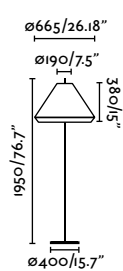

Material	Body Aluminium
	Diff Opal PEMD
	Shade PP
Light Source	1 E27 max. 15W
Bulb incl.	No
Recom. Bulb	17463
Class	II
Cable	2 MT

Portable
256

Suspended
254

Portable
256

Saigon W100
Nahtrang

IP65/44

71569-08 ●● Dark Grey + Brown 1.041,40€