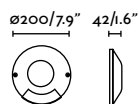

Loth 1L

IP67 IK10 incl.

70285 ● Matt Black 119,80€

Material	Body Aluminium
	Diff Opal PC
Power	6W
Lumen Output	210lm
Light Source	COB LED 3000K
Class	I
CRI	>80
Voltage (V/Hz)	220V-240V/50-60Hz
Resistance (Kg)	2000

Loth 2L

IP67 IK10 incl.

70286 ● Matt Black 130,70€

Material	Body Aluminium
	Diff Opal PC
Power	11,5W
Lumen Output	406lm
Light Source	COB LED 3000K
Class	I
CRI	>80
Voltage (V/Hz)	220V-240V/50-60Hz
Resistance (Kg)	2000

Loth 4L

IP67 IK10 incl.

70287 ● Matt Black 147,10€

Material	Body Aluminium
	Diff Opal PC
Power	13,5W
Lumen Output	472lm
Light Source	COB LED 3000K
Class	I
CRI	>80
Voltage (V/Hz)	220V-240V/50-60Hz
Resistance (Kg)	2000