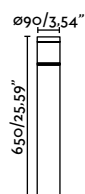

Plim 1

IP65 incl.

71299 ● Dark Grey 148,80€

Material	Body Aluminium
	Diff Transparent PC
Power	10W
Lumen Output	508lm
Light Source	SMD LED 3000K
Class	I
CRI	>80
Voltage (V/Hz)	100V-240V/50-60Hz

Plim 2

IP65 incl.

71300 ● Dark Grey 148,80€

Material	Body Aluminium
	Diff Opal PC
Power	10W
Lumen Output	400lm
Light Source	SMD LED 3000K
Class	I
CRI	>80
Voltage (V/Hz)	100V-240V/50-60Hz

Plim 3

IP65 incl.

71301 ● Dark Grey 148,80€

Material	Body Aluminium
	Diff Transparent PC
Power	10W
Lumen Output	478lm
Light Source	SMD LED 3000K
Class	I
CRI	>80
Voltage (V/Hz)	100V-240V/50-60Hz