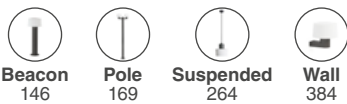

Material	Body Aluminium
	Diff Opal PMMA
Light Source	1 E27 max. 15W
Bulb incl.	No
Recom. Bulb	17437
Class	I

Muffin 259
Àlex & Manel Lluscà

IP44

74433S-04 ● Dark Grey + Opal 104,20€

Material	Body Aluminium
	Diff Opal PMMA
Light Source	1 E27 max. 15W
Bulb incl.	No
Recom. Bulb	17437
Class	I