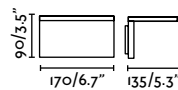

74419 ● Dark Grey 140,20€

Material	Body Aluminium
	Diff Opal PC
Power	6W
Lumen Output	450lm
Light Source	SMD LED 3000K
Class	I
CRI	>80
Voltage (V/Hz)	100V-240V/50-60Hz
Beam angle	95°