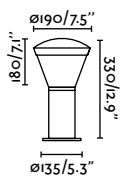

Shelby 330
Conillas

IP65 incl.

75537 ● Dark Grey 204,90€

Material	Body Aluminium
	Diff Transparent PC
Power	10W
Lumen Output	758lm
Light Source	SMD LED 3000K
Class	I
CRI	>80
Voltage (V/Hz)	100V-240V/50-60Hz

Shelby 630
Conillas

IP65 incl.

75538 ● Dark Grey 232,00€

Material	Body Aluminium
	Diff Transparent PC
Power	10W
Lumen Output	758lm
Light Source	SMD LED 3000K
Class	I
CRI	>80
Voltage (V/Hz)	100V-240V/50-60Hz