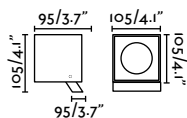

Spike accessory