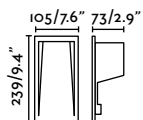

Soun 105

IP65 IK06 incl. incl.

- 70833 ● Dark Grey 103,60€
- 70834 ● Matt White 103,60€

Material	Body Aluminium
	Diff Transparent Glass
Power	4,5W
Lumen Output	200lm
Light Source	SMD LED 3000K
Class	I
CRI	>80
Voltage (V/Hz)	100V-240V/50-60Hz
Beam angle	120°
Cut out (mm)	220x95

Soun 193

IP65 IK06 incl. incl.

- 70900 ● Dark Grey 136,90€
- 70901 ● Matt White 136,90€

Material	Body Aluminium
	Diff Transparent Glass
Power	8W
Lumen Output	630lm
Light Source	SMD LED 3000K
Class	I
CRI	>80
Voltage (V/Hz)	100V-240V/50-60Hz
Beam angle	120°
Cut out (mm)	183x225