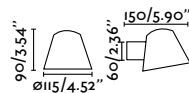

71363 ● Dark Grey 49,30€

71366 ● Matt White 49,30€

71367 ● Matt Black 49,30€

Material	Body Aluminium Diff Transparent Glass
Light Source	1 GU10 max. 8W
Bulb incl.	No
Recom. Bulb	17334
Class	I