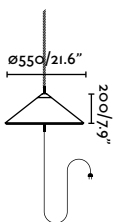

71584-01 ● Dark Grey + White 287,10€

71584-04 ● Dark Grey + White 241,90€

71584-03 ● Dark Grey + White 228,40€

Material	Body Aluminium
	Shade PEMD
Light Source	1 E27 max. 15W
Bulb incl.	No
Recom. Bulb	17463
Class	II
Cable	3 MT

*Rope not included

Material	Body Aluminium
	Shade PEMD
Light Source	1 E27 max. 15W
Bulb incl.	No
Recom. Bulb	17463
Class	II
Cable	3 MT

*Rope not included

Material	Body Aluminium
	Shade PEMD
Light Source	1 E27 max. 15W
Bulb incl.	No
Recom. Bulb	17463
Class	II
Cable	3 MT

*Rope not included