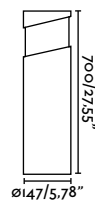

Block 350
Àlex & Manel Lluscà

IP65 IK06 SEA SIDE SUITABLE

74141 ● Concrete 299,40€

Material	Body Concrete
	Diff Opal Glass
Light Source	1 E27 max. 15W
Bulb incl.	No
Recom. Bulb	17463
Class	I

Block 700
Àlex & Manel Lluscà

IP65 IK06 SEA SIDE SUITABLE

74142 ● Concrete 408,50€

Material	Body Concrete
	Diff Opal Glass
Light Source	1 E27 max. 15W
Bulb incl.	No
Recom. Bulb	17463
Class	I