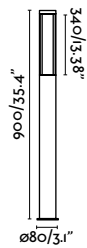

75606 ● Dark Grey 275,80€

Material	Body Aluminium Diff Opal PMMA
Power	23W
Lumen Output	1340lm
Light Source	SMD LED 3000K
Class	I
CRI	>80
Voltage (V/Hz)	100V-240V/50-60Hz

outdoor

Floor

Logar 75605

Muffin 559
Àlex & Manel Lluscà