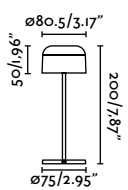

Touch lamp

Touch lamp

outdoor

Portable

Mavis 71928

Toc 380

- 70775 Matt White 153,60€
- 70776 Matt Black 153,60€
- 70777 Grey 153,60€

Material	Body Aluminium
	Diff Opal PC
Power	2W
Lumen Output	180lm
Light Source	SMD LED 3000K
Class	III
Voltage (V/Hz)	5VDC
Battery incl.	Yes
	5 Charge Max. 9h Worktime