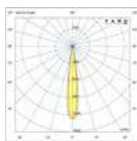

Family	Finish	Color T°	Beam Angle
71792- Kov Squared 1 light	1 White	2 2700K	1 14° 2 22° 3 30°
	2 Black	3 3000K	

14° COB LED W CRI>80
747lm 2700K
COB LED 6W CRI>80
791lm 3000K