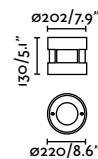

Suria offers three different sizes of floor recessed luminaires, each with two fixed optics specifically designed to enhance their versatility. Its glass finish and stainless steel ring, complemented by discreet hardware, make Suria exceptionally robust.