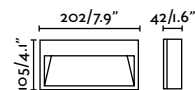

70501

● Matt White 108,30€

70508

● Dark Grey 108,30€

Material	Body Aluminium
	Diff Transparent PC
Power	9W
Lumen Output	590lm
Light Source	SMD LED 3000K
Class	I
CRI	>80
Voltage (V/Hz)	220V-240V/50-60Hz