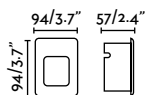

outdoor

Recessed

Nase SQ

- 70395 Matt White 52,20€
- 70398 Dark Grey 52,20€

Material	Body Aluminium
	Diff Transparent PC
Power	3W
Lumen Output	109lm
Light Source	SMD LED 3000K
Class	II
CRI	>80
Voltage (V/Hz)	220V-240V/50-60Hz
Beam angle	120°
Cut out (mm)	92x87