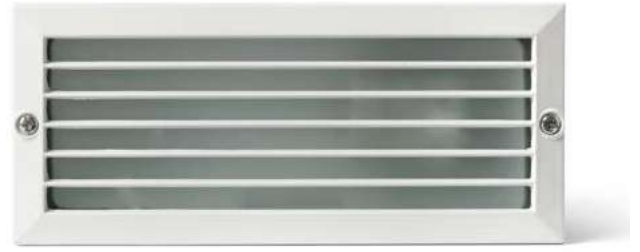

Esca/Liso box	
71482	9,20€

Material	Body PVC
-----------------	-----------------

Esca

IP44  no incl.

- 71480 ● Matt White 20,90€
- 71481 ● Matt Black 20,90€

Material	Body Aluminium
	Diff Opal Glass
Light Source	1 E27 max. 15W
Bulb incl.	No
Recom. Bulb	17463
Class	I
Cut out (mm)	230x89