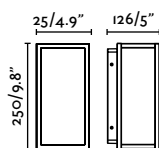

70850 ● Black 167,20€

Material	Body Aluminium
Power	7W
Lumen Output	265lm
Light Source	SMD LED 2700K
Class	I
CRI	>80
Voltage (V/Hz)	220V-240V/50-60Hz

Portable
46