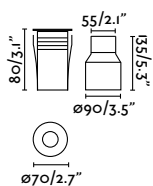

Taro

IP67 incl. SEA SIDE SUITABLE incl.

70449 ● Satin Stainless 178,10€

Material	Body Stainless Steel 316L + Aluminium Diff Transparent Glass
Power	7W
Lumen Output	280lm
Light Source	COB LED 3000K
Class	I
CRI	>80
Voltage (V/Hz)	100V-240V/50-60Hz
Beam angle	30°
Cut out (mm)	ø90
Resistance (Kg)	600