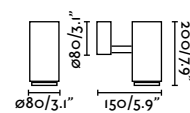

Material	Body Aluminium
	Diff Transparent PMMA
Power	8,5W
Lumen Output	635lm
Light Source	COB LED 3000K
Class	I
CRI	>80
Voltage (V/Hz)	100V-240V/50-60Hz

Spike 232

Zoom 18° to 45°

Slot 200
Lucid Product Design