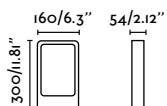

Das 300

IP54 IK09 incl.

75519 ● Dark Grey 168,00€

Material	Body Aluminium
	Diff Transparent Glass
Power	8W
Lumen Output	480lm
Light Source	COB LED 3000K
Class	I
CRI	>80
Voltage (V/Hz)	100V-240V/50-60Hz
Beam angle	180°

Das 650

IP54 IK09 incl.

75520 ● Dark Grey 196,40€

Material	Body Aluminium
	Diff Transparent Glass
Power	8W
Lumen Output	480lm
Light Source	COB LED 3000K
Class	I
CRI	>80
Voltage (V/Hz)	100V-240V/50-60Hz
Beam angle	180°