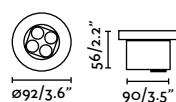

71701 ● Matt Black 136,10€

71702 ● Matt Black 127,60€

71716 13° 2580lm ● Matt Black 354,80€

71717 40° 2580lm ● Matt Black 347,80€

Material	Body Aluminium
	Diff Transparent Glass
Power	4W
Lumen Output	269,8lm
Light Source	SMD LED 3000K
Class	III
CRI	≥90
Voltage (V/Hz)	24VDC
Beam angle	13°
Cut out (mm)	ø82
Recom. Driver	98324020U

*Drivers info pag. 464

Recessed box	
71703	● Black 35,70€
Material	Body ABS
Cut out	175x195

Material	Body Aluminium
	Diff Transparent Glass
Power	8W
Lumen Output	639lm
Light Source	SMD LED 3000K
Class	III
CRI	≥90
Voltage (V/Hz)	24VDC
Beam angle	13°
Cut out (mm)	ø82
Recom. Driver	98324015U

*Drivers info pag. 464

Recessed box	
71703	● Black 35,70€
Material	Body ABS
Cut out	175x195

Material	Body Aluminium + ABS
	Diff Transparent Glass
Power	25W
Light Source	SMD LED 3000K
Class	III
CRI	≥90
Voltage (V/Hz)	24VDC
Cut out (mm)	250x235
Recom. Driver	98324030

*Drivers info pag. 464