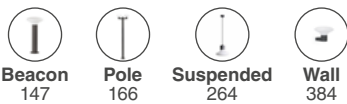

Blubs 240
Estudi Ribaudí

IP44

74433S-03 ● Dark Grey + Opal 112,90€

Material	Body Aluminium
	Diff Opal PMMA
Light Source	1 E27 max. 15W
Bulb incl.	No
Recom. Bulb	17437
Class	I

Moon 300
Faro Lab

IP44

74433S-01 ● Dark Grey + Opal 105,20€

Material	Body Aluminium
	Diff Opal PMMA
Light Source	1 E27 max. 15W
Bulb incl.	No
Recom. Bulb	17437
Class	I