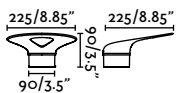

Lotus
Estudi Ribaudí

IP65 IK08 incl.

- 71222 ● Matt White 167,80€
- 71223 ● Dark Grey 167,80€

Material	Body Aluminium Diff Opal PC
Power	18W
Lumen Output	1700lm
Light Source	SMD LED 3000K
Class	I
CRI	>80
Voltage (V/Hz)	100V-240V/50-60Hz

View
Estudi Ribaudí

IP54 SEA SIDE SUITABLE

- 71519 ● Dark Grey 66,60€

Material	Body ABS + PC Diff Opal PP
Light Source	1 E27 max. 15W
Bulb incl.	No
Recom. Bulb	17463
Class	II