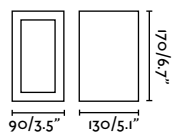

Log

IP54

IK06

70264 ● Dark Grey 122,20€

Material	Body Aluminium
	Diff Opal PC
Power	9W
Lumen Output	467lm
Light Source	SMD LED 3000K
Class	I
CRI	>80
Voltage (V/Hz)	220V-240V/50-60Hz

Blind

IP65

IK06

70267 ● Matt White 129,90€

70268 ● Rust Brown 129,90€

70634 ● Dark Grey 129,90€

Material	Body Aluminium
	Diff Transparent Glass
Power	2x3W
Lumen Output	2x161lm
Light Source	COB LED 3000K
Class	I
CRI	>80
Voltage (V/Hz)	220V-240V/50-60Hz

Olan

IP65

IK06

70269 ● Matt White 125,50€

70270 ● Rust Brown 125,50€

70637 ● Dark Grey 125,50€

Material	Body Aluminium
	Diff Transparent Glass
Power	2x3W
Lumen Output	2x127lm
Light Source	COB LED 3000K
Class	I
CRI	>80
Voltage (V/Hz)	220V-240V/50-60Hz