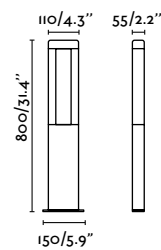

Sticker
Lucid Product Design

IP55 IK10 incl.

Material	Body Aluminium Diff Opal PMMA
Power	10W
Lumen Output	889lm
Light Source	SMD LED 3000K
Class	I
CRI	>80
Voltage (V/Hz)	100V-240V/50-60Hz

Nanda 500

IP54 incl.

Material	Body Aluminium Diff Opal PC
Power	12W
Lumen Output	500lm
Light Source	SMD LED 3000K
Class	I
CRI	>80
Voltage (V/Hz)	100V-240V/50-60Hz

Nanda 800

IP54 incl.

Material	Body Aluminium Diff Opal PC
Power	12W
Lumen Output	950lm
Light Source	SMD LED 3000K
Class	I
CRI	>80
Voltage (V/Hz)	100V-240V/50-60Hz