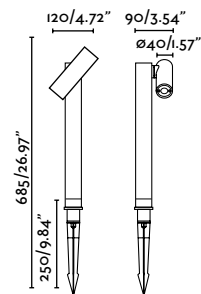

Beacon
82

Beacon
96

Seth 280

IP44 IK06 incl.

70227 ● Matt Black 89,60€

Material	Body Aluminium
	Diff Transparent PMMA
Power	6W
Lumen Output	375lm
Light Source	SMD LED 2700K
Class	II
CRI	>80
Voltage (V/Hz)	100V-240V/50-60Hz
Beam angle	40°
Cable	2 MT