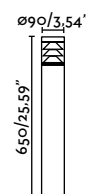

Plim 1

IP65 incl.

71299 ● Dark Grey 148,80€

Material	Body Aluminium
	Diff Transparent PC
Power	10W
Lumen Output	508lm
Light Source	SMD LED 3000K
Class	I
CRI	>80
Voltage (V/Hz)	100V-240V/50-60Hz

Plim 2

IP65 incl.

71300 ● Dark Grey 148,80€

Material	Body Aluminium
	Diff Opal PC
Power	10W
Lumen Output	400lm
Light Source	SMD LED 3000K
Class	I
CRI	>80
Voltage (V/Hz)	100V-240V/50-60Hz

Plim 3

IP65 incl.

71301 ● Dark Grey 148,80€

Material	Body Aluminium
	Diff Transparent PC
Power	10W
Lumen Output	478lm
Light Source	SMD LED 3000K
Class	I
CRI	>80
Voltage (V/Hz)	100V-240V/50-60Hz