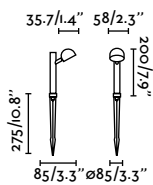

Brot 200
Yembarastudio

IP65 incl. 355° IP68 CONNECTOR

reddot winner 2021

75570 ● Black 96,10€

Material	Body Aluminium
Power	7W
Lumen Output	290lm
Light Source	SMD LED 2700K
Class	II
CRI	>80
Voltage (V/Hz)	100V-240V/50-60Hz
Beam angle	80°
Cable	2 MT

Brot 600
Yembarastudio

IP65 incl. 355° IP68 CONNECTOR

reddot winner 2021

75571 ● Black 106,20€

Material	Body Aluminium
Power	7W
Lumen Output	290lm
Light Source	SMD LED 2700K
Class	II
CRI	>80
Voltage (V/Hz)	100V-240V/50-60Hz
Beam angle	80°
Cable	2 MT