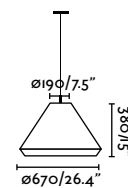

- 71579C-09 Dark Grey + Beige **650,70€**
- 71579C-11 Dark Grey + Green **650,70€**
- 71579C-13 Dark Grey + Ochre **650,70€**

- 71579C-07 Dark Grey + Brown **554,40€**

- 71579C-05 Dark Grey + Cream **413,40€**
- 71579C-06 Dark Grey + Brown **413,50€**

Material	Body Aluminium
	Diff Opal PEMD
	Shade PP
Light Source	1 E27 max. 15W
Bulb incl.	No
Recom. Bulb	17463
Class	II
Cable	1.2 MT

Material	Body Aluminium
	Diff Opal PEMD
	Shade Synthetic Wicker
Light Source	1 E27 max. 15W
Bulb incl.	No
Recom. Bulb	17463
Class	II
Cable	1.2 MT

Material	Body Aluminium
	Diff Opal PEMD
	Shade Textilene
Light Source	1 E27 max. 15W
Bulb incl.	No
Recom. Bulb	17463
Class	II
Cable	1.2 MT