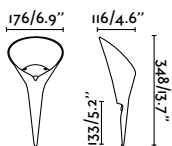

Leaf
Estudi Ribaudí

IP44 IK10 SEA SIDE SUITABLE

70233 Grey 94,00€

Material	Body Recycled ABS
	Diff Opal PC
Light Source	1 GU10 max. 8W
Bulb incl.	No
Recom. Bulb	17324
Class	II
Cable	0.5 MT

Piccola
Faro Lab

IP65 IK08 incl.

70245 Matt Black 176,40€
70246 Matt White 176,40€

Material	Body Aluminium
	Diff Opal PMMA
Power	6W
Lumen Output	360lm
Light Source	SMD LED 2700K
Class	I
CRI	>80
Voltage (V/Hz)	100V-240V/50-60Hz
Cable	1.5 MT