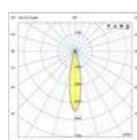

COB LED 6W CRI>80
785lm 2700K
22° COB LED 6W CRI>80
831lm 3000K