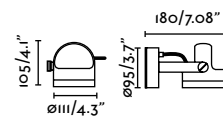

Project 73
Àlex & Manel Lluscà

- 71383 ● Grey 67,00€
- 71390 ● Dark Grey 67,10€

Material	Body Aluminium
	Diff Transparent Glass
Light Source	1 GU10 max. 5W
Bulb incl.	No
Recom. Bulb	17334
Class	I

Project 165
Àlex & Manel Lluscà

- 71389 ● Dark Grey 138,90€

Material	Body Aluminium
	Diff Transparent Glass
Light Source	1 E27 max. 15W
Bulb incl.	No
Recom. Bulb	17398
Class	I

Alfa
Àlex & Manel Lluscà

- 70025 ● Dark Grey 174,80€

Material	Body Aluminium
	Diff Transparent Glass
Power	13W
Lumen Output	845lm
Light Source	COB LED 3000K
Class	I
CRI	>80
Voltage (V/Hz)	100V-240V/50-60Hz
Beam angle	80°