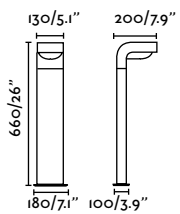

Klamp
Àlex & Manel Lluscà

IP44

74411 ● Dark Grey 196,00€

Material	Body Aluminium Diff Opal PC
Light Source	1 E27 max. 15W
Bulb incl.	No
Recom. Bulb	17463
Class	I

Soleil

IP54

IK07

70785 ● Dark Grey 199,90€

Material	Body Aluminium Diff Opal PMMA
Power	2W
Lumen Output	157lm
Light Source	SMD LED 3000K
Class	III
CRI	>80
	7 Charge Max. 3h Worktime