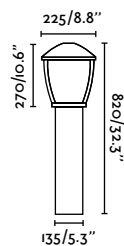

Wilma 270

IP44

Material	Body Aluminium Diff Opal PC
Light Source	1 E27 max. 15W
Bulb incl.	No
Recom. Bulb	17463
Class	I

Wilma 340

IP44

Material	Body Aluminium Diff Opal PC
Light Source	1 E27 max. 15W
Bulb incl.	No
Recom. Bulb	17463
Class	I

Wilma 820

IP44

75003 ● Dark Grey 274,10€

Material	Body Aluminium Diff Opal PC
Light Source	1 E27 max. 15W
Bulb incl.	No
Recom. Bulb	17463
Class	I

Wall
380