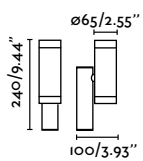

Blind Cap included