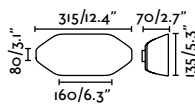

Bu-Oh
Estudi Ribaudí

IP65 incl.

- 71212 ● Dark Grey **159,50€**
- 71215 ● Matt White **156,50€**

Material	Body Aluminium Diff Opal PC
Power	12W
Lumen Output	390lm
Light Source	SMD LED 3000K
Class	I
CRI	>80
Voltage (V/Hz)	100V-240V/50-60Hz

Future
Estudi Ribaudí

IP44 IK08 SEA SIDE SUITABLE

- 71516 ● Matt White **66,70€**
- 71517 ● Dark Grey **66,70€**

Material	Body PC Diff Opal PC
Light Source	1 E27 max. 15W
Bulb incl.	No
Recom. Bulb	17437
Class	II