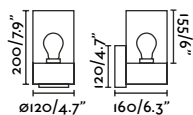

71743 ● Dark Grey + Transparent 143,00€

71744 ● Dark Grey + Smoked 160,90€

71745 ● Dark Grey + Amber 160,90€

Material	Body Aluminium Diff Transparent Glass
Light Source	1 E27 max. 15W
Bulb incl.	No
Recom. Bulb	17463
Class	I