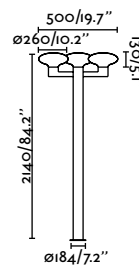

Blubs 2L
Estudi Ribaudí

IP44

74435F2-03 ● Dark Grey + Opal 542,70€

Material	Body Aluminium
	Diff Opal PMMA
Light Source	2 E27 max. 15W
Bulb incl.	No
Recom. Bulb	17437
Class	I

Blubs 3L
Estudi Ribaudí

IP44

74436F3-03 ● Dark Grey + Opal 631,50€

Material	Body Aluminium
	Diff Opal PMMA
Light Source	3 E27 max. 15W
Bulb incl.	No
Recom. Bulb	17437
Class	I