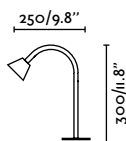

Material	Body Stainless Steel
	Diff Transparent Glass
Power	3W
Lumen Output	154lm
Light Source	COB LED 2700K
CRI	>90
Cable	0.5 MT

outdoor

Floor

Grot 400 Beacon
Faro Lab

IP55 IK06 incl. SEA SIDE SUITABLE IP68 CONNECTOR