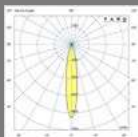

Family	Finish	Color T°	Beam Angle
75702- Clap Projector	2 Black	2 2700K	1 15°
	3 White	3 3000K	2 24°
			3 38°

COB LED 6W CRI>80
481lm 2700K
15° COB LED 6W CRI>80
496lm 3000K