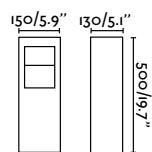

Cast 300

IP65 IK06 incl.

74155 ● Dark Grey 274,60€

Material	Body Concrete
	Diff Opal PC
Power	10W
Lumen Output	550lm
Light Source	SMD LED 3000K
Class	I
CRI	>80
Voltage (V/Hz)	220V-240V/50-60Hz

Cast 500

IP65 IK06 incl.

74156 ● Dark Grey 366,30€

Material	Body Concrete
	Diff Opal PC
Power	10W
Lumen Output	550lm
Light Source	SMD LED 3000K
Class	I
CRI	>80
Voltage (V/Hz)	220V-240V/50-60Hz