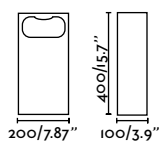

Glint 157 Post Lamp

Faro Lab

IP55 IK06 incl.
SEA SIDE SUITABLE IP68 CONNECTOR

NEW

75636 2700K 68lm ● Concrete 189,00€
75639 3000K 97lm ● Concrete 189,00€

Material	Body Concrete
Power	6,5W
Light Source	SMD LED
Class	II
CRI	≥80
Voltage (V/Hz)	100V-277V/50-60Hz

Glint 400 Beacon

Faro Lab

IP55 IK06 incl.
SEA SIDE SUITABLE IP68 CONNECTOR

NEW

75637 2700K 68lm ● Concrete 292,90€
75640 3000K 97lm ● Concrete 292,90€

Material	Body Concrete
Power	6,5W
Light Source	SMD LED
Class	II
CRI	≥80
Voltage (V/Hz)	100V-277V/50-60Hz

Glint 700 Beacon

Faro Lab

IP55 IK06 incl.
SEA SIDE SUITABLE IP68 CONNECTOR

NEW

75638 2700K 68lm ● Concrete 367,00€
75641 3000K 97lm ● Concrete 367,00€

Material	Body Concrete
Power	6,5W
Light Source	SMD LED
Class	II
CRI	≥80
Voltage (V/Hz)	100V-277V/50-60Hz