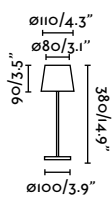

Toc 380

- 70775 Matt White 153,60€
- 70776 Matt Black 153,60€
- 70777 Grey 153,60€

Material	Body Aluminium
	Diff Opal PC
Power	2W
Lumen Output	180lm
Light Source	SMD LED 3000K
Class	III
Voltage (V/Hz)	5VDC
Battery incl.	Yes
	5 Charge Max. 9h Worktime

Toc 1500

- 70786 Matt White 364,60€

Material	Body Aluminium
	Diff Opal PC
Power	5W
Lumen Output	468lm
Light Source	SMD LED 3000K
Class	III
Voltage (V/Hz)	5VDC
Battery incl.	Yes
	9 Charge Max. 9h Worktime

Wall
378

Touch lamp