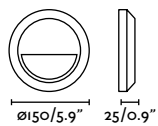

70501

● Matt White 108,30€

70508

● Dark Grey 108,30€

Material	Body Aluminium
	Diff Transparent PC
Power	9W
Lumen Output	590lm
Light Source	SMD LED 3000K
Class	I
CRI	>80
Voltage (V/Hz)	220V-240V/50-60Hz