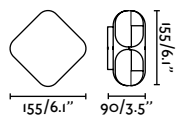

Bu-Oh
Estudi Ribaudí

IP65 incl.

- 71212 ● Dark Grey **159,50€**
- 71215 ● Matt White **156,50€**

Material	Body Aluminium Diff Opal PC
Power	12W
Lumen Output	390lm
Light Source	SMD LED 3000K
Class	I
CRI	>80
Voltage (V/Hz)	100V-240V/50-60Hz

Future
Estudi Ribaudí

IP44 IK08 SEA SIDE SUITABLE

- 71516 ● Matt White **66,70€**
- 71517 ● Dark Grey **66,70€**

Material	Body PC Diff Opal PC
Light Source	1 E27 max. 15W
Bulb incl.	No
Recom. Bulb	17437
Class	II