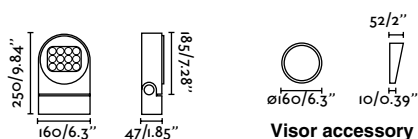

Muur 250 Visor Accessory

71771V ● Dark Grey 36,80€

Material	Body Aluminium

Visor accessory