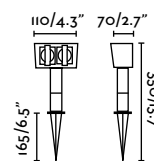

Tono

IP44

73150 ● Matt Black 51,00€

Material	Body Aluminium
	Diff Transparent Glass
Light Source	1 GU10 max. 8W
Bulb incl.	No
Recom. Bulb	17334
Class	I
Cable	2 MT

Garten Lampholder

IP54/44

73111 ● Matt Black 29,50€

Material	Body ABS
Light Source	1 E27 max. 15W
Bulb incl.	No
Recom. Bulb	17400
Class	II
Cable	2.5 MT

Garten plug

IP44

73100 ● Matt Black 45,60€

Material	Body ABS
Light Source	max. 3500W
Bulb incl.	Yes
Class	I
Cable	2.5 MT