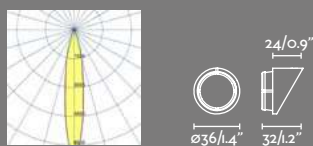

Visor Accessory

75714-2 ● Black 5,40€

Optional drivers *Remote drivers

24VDC 6W 220/240V	1-30 units on/off IP20	98324099	32,20€
	1-30 units on/off IP67	98324100	70,60€