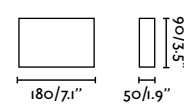

Kaula 100

IP44 incl.

70405 ● Satin Stainless 113,30€

Material	Body Stainless Steel 316L
	Diff Opal PMMA
Power	2x4,5W
Lumen Output	2x400lm
Light Source	SMD LED 3000K
Class	I
CRI	>80
Voltage (V/Hz)	220V-240V/50-60Hz

Kaula 180

IP44 incl.

70406 ● Satin Stainless 127,30€

Material	Body Stainless Steel 316L
	Diff Opal PMMA
Power	2x8W
Lumen Output	2x241lm
Light Source	SMD LED 3000K
Class	I
CRI	>80
Voltage (V/Hz)	220V-240V/50-60Hz