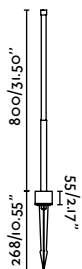

Bambou 1068

IP65 IK06 incl. IP68 CONNECTOR

75556 ● Matt Black 163,10€

Material	Body Aluminium
	Diff Transparent Glass
Power	8W
Lumen Output	410lm
Light Source	MODULO LED 2700K
Class	I
CRI	≥80
Voltage (V/Hz)	220V-240V/50-60Hz
Beam angle	360°
Cable	0.2 MT

Bambou 1268

IP65 IK06 incl. IP68 CONNECTOR

75557 ● Matt Black 176,00€

Material	Body Aluminium
	Diff Transparent Glass
Power	8W
Lumen Output	606lm
Light Source	MODULO LED 2700K
Class	I
CRI	≥80
Voltage (V/Hz)	220V-240V/50-60Hz
Beam angle	360°
Cable	0.2 MT