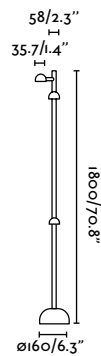

Brot 1800 Beacon
Yembarastudio

IP65  incl.

reddot winner 2021

71254 ● Black 442,60€

Material	Body Aluminium Diff Opal Glass
Power	3x6W
Lumen Output	3x290lm
Light Source	SMD LED 2700K
Class	I
CRI	>80
Voltage (V/Hz)	100V-240V/50-60Hz
Beam angle	80°