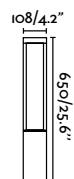

Agra 200

IP55 incl.

- 70755 3000K 499lm ● Dark Grey 176,40€
- 70756 3000K 499lm ● Brown 176,40€
- 70840 2700K 350lm ● Dark Grey 176,40€
- 70841 2700K 350lm ● Brown 176,40€

Material	Body Aluminium
	Diff Transparent Glass
Power	9W
Light Source	COB LED
Class	I
CRI	>80
Voltage (V/Hz)	100V-240V/50-60Hz

Agra 650

IP55 incl.

- 70753 3000K 710lm ● Dark Grey 242,20€
- 70754 3000K 710lm ● Brown 242,20€
- 70842 2700K 503lm ● Dark Grey 242,20€
- 70843 2700K 503lm ● Brown 242,20€

Material	Body Aluminium
	Diff Transparent Glass
Power	9W
Light Source	COB LED
Class	I
CRI	>80
Voltage (V/Hz)	100V-240V/50-60Hz