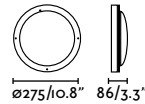

Dakron

IP65 IK10 SEA SIDE SUITABLE

70722 ● Matt White 50,40€

Material	Body ABS
	Diff Opal PC
Light Source	1 E27 max. 15W
Bulb incl.	No
Recom. Bulb	17463
Class	II

Yen

IP54 IK10

70690 ● Grey 66,70€

Material	Body Aluminium
	Diff Opal PC
Light Source	1 E27 max. 15W
Bulb incl.	No
Recom. Bulb	17463
Class	I