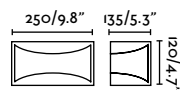

Negus

IP54 IK10

70696 ● Grey 57,80€

Material	Body Aluminium
	Diff Opal PC
Light Source	1 E27 max. 15W
Bulb incl.	No
Recom. Bulb	17463
Class	I

Bonn

IP44 IK06

70697 ● Dark Grey 77,70€

Material	Body Aluminium
	Diff Opal PC
Light Source	1 E27 max. 15W
Bulb incl.	No
Recom. Bulb	17463
Class	I