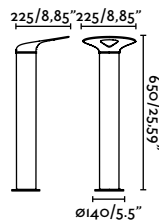

Lotus 350
Estudi Ribaudí

IP65 IK08 incl.

71224 ● Dark Grey 227,30€

Material	Body Aluminium Diff Opal PC
Power	18W
Lumen Output	1120lm
Light Source	SMD LED 3000K
Class	I
CRI	>80
Voltage (V/Hz)	100V-240V/50-60Hz

Lotus 650
Estudi Ribaudí

IP65 IK08 incl.

71225 ● Dark Grey 280,80€

Material	Body Aluminium Diff Opal PC
Power	18W
Lumen Output	1120lm
Light Source	SMD LED 3000K
Class	I
CRI	>80
Voltage (V/Hz)	100V-240V/50-60Hz