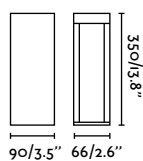

Cerler 350

IP65 IK07 incl. DIM

NEW

71940 ● Dark Grey 169,80€
71941 ● Rust Brown 169,80€

Material	Body Aluminium
	Diff Transparent PC
Power	9W
Lumen Output	427lm
Light Source	SMD LED 4000K
Dimmable K	2200-2700-3200-4000K
Class	I
CRI	≥80
Voltage (V/Hz)	220V-240V

Cerler 600

IP65 IK07 incl. DIM

NEW

71942 ● Dark Grey 216,00€
71943 ● Rust Brown 216,00€

Material	Body Aluminium
	Diff Transparent PC
Power	9W
Lumen Output	427lm
Light Source	SMD LED 4000K
Dimmable K	2200-2700-3200-4000K
Class	I
CRI	≥80
Voltage (V/Hz)	220V-240V