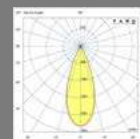

38° COB LED 6W CRI>80
508lm 2700K
COB LED 6W CRI>80
524lm 3000K