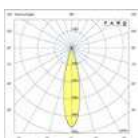

Family	Finish	Color T°	Beam Angle
75300- Puk Projector ø36	2 Black	2 2700K 3 3000K	1 8° 2 20° 3 40°

8° COB LED 4W CRI>80 325lm 2700K
COB LED 4W CRI>80 336lm 3000K

20° COB LED 4W CRI>80 350lm 2700K
COB LED 4W CRI>80 361lm 3000K