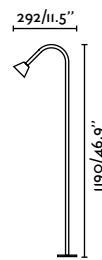

Material	Body Stainless Steel
	Diff Transparent Glass
Power	3W
Lumen Output	154lm
Light Source	COB LED 2700K
CRI	>90
Cable	0.5 MT

outdoor

Floor

Grot 400 Beacon
Faro Lab

IP55 IK06 incl. SEA SIDE SUITABLE IP68 CONNECTOR