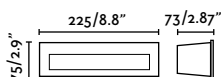

outdoor

Recessed

Nase SQ

- 70395 Matt White 52,20€
- 70398 Dark Grey 52,20€

Material	Body Aluminium
	Diff Transparent PC
Power	3W
Lumen Output	109lm
Light Source	SMD LED 3000K
Class	II
CRI	>80
Voltage (V/Hz)	220V-240V/50-60Hz
Beam angle	120°
Cut out (mm)	92x87