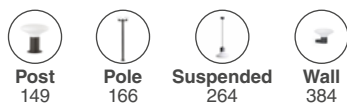

Blubs 540
Estudi Ribaudí

IP44

74434B-03 ● Dark Grey + Opal 138,50€

Material	Body Aluminium
	Diff Opal PMMA
Light Source	1 E27 max. 15W
Bulb incl.	No
Recom. Bulb	17437
Class	I

Moon 610
Faro Lab

IP44

74434B-01 ● Dark Grey + Opal 130,70€

Material	Body Aluminium
	Diff Opal PMMA
Light Source	1 E27 max. 15W
Bulb incl.	No
Recom. Bulb	17437
Class	I