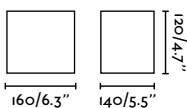

- 75630 2700K 122lm ● Concrete **189,00€**
- 75633 3000K 173lm ● Concrete **189,00€**

Material	Body Concrete
Power	6,5W
Light Source	SMD LED
Class	II
CRI	≥80
Voltage (V/Hz)	100V-277V/50-60Hz