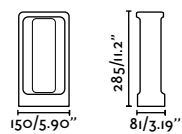

Totem 285
Roger Vancells

IP55 IK06 incl. SEA SIDE SUITABLE IP68 CONNECTOR

reddot winner 2023

- 75550 2700K 254lm ● Concrete **290,20€**
- 75551 3000K 370lm ● Concrete **290,20€**

Material	Body Concrete
Power	6,5W
Light Source	SMD LED
Class	II
CRI	≥80
Voltage (V/Hz)	220V-240V/50-60Hz

Totem 611
Roger Vancells

IP55 IK06 incl. SEA SIDE SUITABLE IP68 CONNECTOR

reddot winner 2023

- 75552 2700K 307lm ● Concrete **377,00€**
- 75553 3000K 370lm ● Concrete **376,40€**

Material	Body Concrete
Power	6,5W
Light Source	SMD LED
Class	II
CRI	≥80
Voltage (V/Hz)	220V-240V/50-60Hz