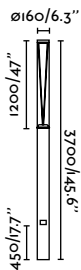

Lumen Output	CCT	Voltage (V/Hz)	Lens (°)	
750300	3943lm	2700K	100V-240V/50-60Hz	360°	1.527,60€
750300C	3943lm	2700K	220V-240V/50-60Hz	360°	1.638,30€
750300D	3943lm	2700K	220V-240V/50-60Hz	360°	1.570,20€
750301	3997lm	2700K	100V-240V/50-60Hz	360 WIDE°	1.527,60€
750301C	3997lm	2700K	220V-240V/50-60Hz	360 WIDE°	1.638,30€
750301D	3997lm	2700K	220V-240V/50-60Hz	360 WIDE°	1.570,20€
750302	3726lm	2700K	100V-240V/50-60Hz	180°	1.537,00€
750302C	3726lm	2700K	220V-240V/50-60Hz	180°	1.647,70€
750302D	3726lm	2700K	220V-240V/50-60Hz	180°	1.579,60€
750310	3893lm	3000K	100V-240V/50-60Hz	360°	1.527,60€
750310C	4065lm	3000K	220V-240V/50-60Hz	360°	1.638,30€
750310D	4065lm	3000K	220V-240V/50-60Hz	360°	1.570,20€
750311	4258lm	3000K	100V-240V/50-60Hz	360 WIDE°	1.527,60€
750311C	4121lm	3000K	220V-240V/50-60Hz	360 WIDE°	1.638,30€
750311D	4121lm	3000K	220V-240V/50-60Hz	360 WIDE°	1.570,20€
750312	3724lm	3000K	100V-240V/50-60Hz	180°	1.537,00€
750312C	3841lm	3000K	220V-240V/50-60Hz	180°	1.647,70€
750312D	3841lm	3000K	220V-240V/50-60Hz	180°	1.579,60€
750320	4187lm	4000K	100V-240V/50-60Hz	360°	1.527,60€
750320C	4187lm	4000K	220V-240V/50-60Hz	360°	1.638,30€
750320D	4187lm	4000K	220V-240V/50-60Hz	360°	1.570,20€
750321	4245lm	4000K	100V-240V/50-60Hz	360 WIDE°	1.527,60€
750321C	4245lm	4000K	220V-240V/50-60Hz	360 WIDE°	1.638,30€
750321D	4245lm	4000K	220V-240V/50-60Hz	360 WIDE°	1.570,20€
750322	3956lm	4000K	100V-240V/50-60Hz	180°	1.537,30€
750322C	3956lm	4000K	220V-240V/50-60Hz	180°	1.647,70€
750322D	3956lm	4000K	220V-240V/50-60Hz	180°	1.579,60€

180°

360°

360° WIDE