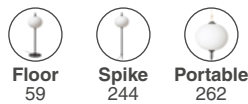

Saigon R55
Nahrang

IP44

71579-02 ● Dark Grey + White 276,50€

Material	Body Aluminium
	Shade PEMD
Light Source	1 E27 max. 15W
Bulb incl.	No
Recom. Bulb	17463
Class	II
Cable	1.2 MT

Saigon R45
Nahrang

IP44 IK06

71579C-04 ● Dark Grey + White 256,30€

Material	Body Aluminium
	Shade PEMD
Light Source	1 E27 max. 15W
Bulb incl.	No
Recom. Bulb	17463
Class	II
Cable	1.2 MT

Saigon R17
Nahrang

IP44

71579C-03 ● Dark Grey + White 242,70€

Material	Body Aluminium
	Shade PEMD
Light Source	1 E27 max. 15W
Bulb incl.	No
Recom. Bulb	17463
Class	II
Cable	1.2 MT