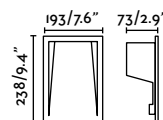

Soun 105

IP65 IK06 incl. incl.

- 70833 ● Dark Grey 103,60€
- 70834 ● Matt White 103,60€

Material	Body Aluminium
	Diff Transparent Glass
Power	4,5W
Lumen Output	200lm
Light Source	SMD LED 3000K
Class	I
CRI	>80
Voltage (V/Hz)	100V-240V/50-60Hz
Beam angle	120°
Cut out (mm)	220x95

Soun 193

IP65 IK06 incl. incl.

- 70900 ● Dark Grey 136,90€
- 70901 ● Matt White 136,90€

Material	Body Aluminium
	Diff Transparent Glass
Power	8W
Lumen Output	630lm
Light Source	SMD LED 3000K
Class	I
CRI	>80
Voltage (V/Hz)	100V-240V/50-60Hz
Beam angle	120°
Cut out (mm)	183x225