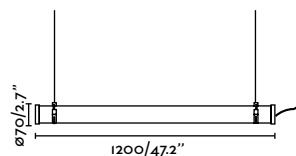

Canopy accessory

75755 Matt Black 26,20€

Material Body Aluminium

outdoor

Suspended

OUTDOOR

LIGHTING

CEILING