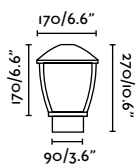

Wilma 270

IP44

Material	Body Aluminium Diff Opal PC
Light Source	1 E27 max. 15W
Bulb incl.	No
Recom. Bulb	17463
Class	I

Wilma 340

IP44

Material	Body Aluminium Diff Opal PC
Light Source	1 E27 max. 15W
Bulb incl.	No
Recom. Bulb	17463
Class	I

Wilma 820

IP44

75003 ● Dark Grey 274,10€

Material	Body Aluminium Diff Opal PC
Light Source	1 E27 max. 15W
Bulb incl.	No
Recom. Bulb	17463
Class	I

Wall
380