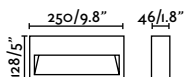

- 70908 ● Dark Grey 117,10€
- 70909 ● Rust Brown 119,40€

Material	Body Aluminium Diff Opal Glass
Power	6W
Lumen Output	97lm
Light Source	SMD LED 3000K
Class	I
CRI	>80
Voltage (V/Hz)	220V-240V/50-60Hz