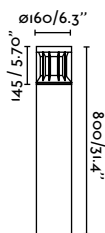

Lumen Output	CCT	Voltage (V/Hz)	Lens (°)	
751100	873lm	2700K	100V-240V/50-60Hz	360°	566,70€
751100C	873lm	2700K	220V-240V/50-60Hz	360°	683,00€
751100D	873lm	2700K	220V-240V/50-60Hz	360°	614,80€
751101	1098lm	2700K	100V-240V/50-60Hz	360 WIDE°	566,70€
751101C	1098lm	2700K	220V-240V/50-60Hz	360 WIDE°	683,00€
751101D	1098lm	2700K	220V-240V/50-60Hz	360 WIDE°	614,80€
751102	855lm	2700K	100V-240V/50-60Hz	180°	576,10€
751102C	855lm	2700K	220V-240V/50-60Hz	180°	692,30€
751102D	855lm	2700K	220V-240V/50-60Hz	180°	624,10€
751110	900lm	3000K	100V-240V/50-60Hz	360°	566,60€
751110C	900lm	3000K	220V-240V/50-60Hz	360°	683,00€
751110D	900lm	3000K	220V-240V/50-60Hz	360°	614,80€
751111	1680lm	3000K	100V-240V/50-60Hz	360 WIDE°	566,70€
751111C	1132lm	3000K	220V-240V/50-60Hz	360 WIDE°	683,00€
751111D	1132lm	3000K	220V-240V/50-60Hz	360 WIDE°	614,80€
751112	963lm	3000K	100V-240V/50-60Hz	180°	576,10€
751112C	881lm	3000K	220V-240V/50-60Hz	180°	692,30€
751112D	881lm	3000K	220V-240V/50-60Hz	180°	624,10€
751120	927lm	4000K	100V-240V/50-60Hz	360°	566,70€
751120C	927lm	4000K	220V-240V/50-60Hz	360°	683,00€
751120D	927lm	4000K	220V-240V/50-60Hz	360°	614,80€
751121	1166lm	4000K	100V-240V/50-60Hz	360 WIDE°	566,70€
751121C	1166lm	4000K	220V-240V/50-60Hz	360 WIDE°	683,00€
751121D	1166lm	4000K	220V-240V/50-60Hz	360 WIDE°	615,20€
751122	907lm	4000K	100V-240V/50-60Hz	180°	576,10€
751122C	907lm	4000K	220V-240V/50-60Hz	180°	692,30€
751122D	907lm	4000K	220V-240V/50-60Hz	180°	624,10€