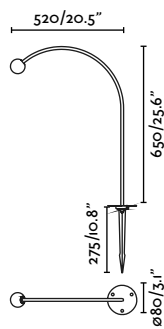

Cuca 300
Faro Lab

IP65 IK06

NEW

75583
Driver incl. ● Black **167,50€**

Class II
Voltage (V/Hz) 220V-240V/50-60Hz

75581
Driver not incl.* ● Black **155,30€**

Class III
Voltage (V/Hz) 24VDC

*Drivers info pag. 464

Material	Body Stainless Steel
	Diff Opal Glass
Power	3W
Lumen Output	154lm
Light Source	COB LED 2700K
CRI	>90
Cable	0.5 MT

Cuca 650
Faro Lab

IP65 IK06

NEW

75565
Driver incl. ● Black **242,00€**

Class II
Voltage (V/Hz) 220V-240V/50-60Hz

75561
Driver not incl.* ● Black **197,00€**

Class III
Voltage (V/Hz) 24VDC

*Drivers info pag. 464

Material	Body Stainless Steel
	Diff Opal Glass
Power	3W
Lumen Output	154lm
Light Source	COB LED 2700K
CRI	>90
Cable	0.5 MT

Cuca 1193
Faro Lab

IP65 IK06

NEW

75566
Driver incl. ● Black **263,70€**

Class II
Voltage (V/Hz) 220V-240V/50-60Hz

75562
Driver not incl.* ● Black **219,00€**

Class III
Voltage (V/Hz) 24VDC

*Drivers info pag. 464

Material	Body Stainless Steel
	Diff Opal Glass
Power	3W
Lumen Output	154lm
Light Source	COB LED 2700K
CRI	>90
Cable	0.5 MT