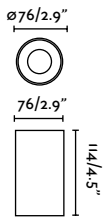

Puk 76

IP65 IK06 incl. SEA SIDE SUITABLE

Material	Body Aluminium
	Diff Transparent Glass
Power	7W
Light Source	COB LED
Class	I
CRI	>80
Voltage (V/Hz)	220V-240V/50-60Hz

Family	Finish	Color T°	Beam Angle
75305- Puk Ceiling ø76 7W	1 White	2 2700K	<table border="1"> <tr><td>1</td><td>15°</td></tr> <tr><td>2</td><td>30°</td></tr> <tr><td>3</td><td>50°</td></tr> </table>
	2 Black	3 3000K	

15° COB LED 7W CRI>80 644lm 2700K		30° COB LED 7W CRI>80 729lm 2700K		50° COB LED 7W CRI>80 742lm 2700K	
COB LED 7W CRI>80 685lm 3000K		COB LED 7W CRI>80 729lm 3000K		COB LED 7W CRI>80 742lm 3000K