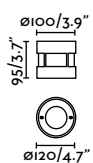

70588 24° 319lm ● Satin Stainless 118,10€

70592N 60° 210lm ● Satin Stainless 118,10€

Material	Body Stainless Steel 316L + Aluminium Diff Transparent Glass
Power	3W
Light Source	COB LED 3000K
Class	I
CRI	>80
Voltage (V/Hz)	100V-240V/50-60Hz
Cut out (mm)	ø100
Resistance (Kg)	1000