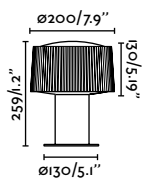

Material	Body Aluminium
	Diff Opal PMMA
Light Source	1 E27 max. 15W
Bulb incl.	No
Recom. Bulb	17437
Class	I

Muffin 259
Àlex & Manel Lluscà

IP44

74433S-04 ● Dark Grey + Opal 104,20€

Material	Body Aluminium
	Diff Opal PMMA
Light Source	1 E27 max. 15W
Bulb incl.	No
Recom. Bulb	17437
Class	I