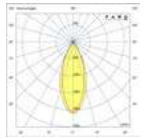

15° COB LED 25W CRI>80
1827lm 2700K
COB LED 25W CRI>80
1884lm 3000K

30° COB LED 25W CRI>80
1888lm 2700K
COB LED 25W CRI>80
1947lm 3000K

50° COB LED 25W CRI>80
1690lm 2700K
COB LED 25W CRI>80
1743lm 3000K