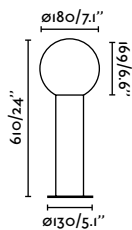

Blubs 540
Estudi Ribaudí

IP44

74434B-03 ● Dark Grey + Opal 138,50€

Material	Body Aluminium
	Diff Opal PMMA
Light Source	1 E27 max. 15W
Bulb incl.	No
Recom. Bulb	17437
Class	I

Moon 610
Faro Lab

IP44

74434B-01 ● Dark Grey + Opal 130,70€

Material	Body Aluminium
	Diff Opal PMMA
Light Source	1 E27 max. 15W
Bulb incl.	No
Recom. Bulb	17437
Class	I