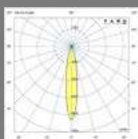

Family	Finish	Color T°	Beam Angle
75702- Clap Projector	2 Black	2 2700K	1 15°
	3 White	3 3000K	2 24°
			3 38°

15° COB LED 6W CRI>80
481lm 2700K
COB LED 6W CRI>80
496lm 3000K