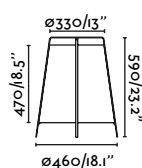

Akane
Pepe Laudet

IP44

71262 ●● Matt Black + Green 588,20€

71263 ●● Matt Black + Beige 588,20€

Material	Body Steel
	Shade PP
Light Source	E27 max. 12W
Bulb incl.	No
Recom. Bulb	17425
Class	II
Cable	5 MT

*Only for glass LED bulbs, models A60, ST64, G95 and G125