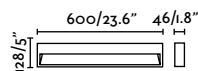

- 70910 ● Dark Grey 194,80€

Material	Body Aluminium Diff Opal Glass
Power	12W
Lumen Output	230lm
Light Source	SMD LED 3000K
Class	I
CRI	>80
Voltage (V/Hz)	220V-240V/50-60Hz