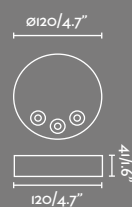

Canopy *Use with x3 projectors max.

IP65
incl.

- 75712-1 ● White 82,10€
- 75712-2 ● Black 82,10€

- 75713-1 ● White 67,90€
- 75713-2 ● Black 67,90€

Scuba Louver 600

IP65 IK10 incl.

75756 ● Black 195,60€

Material	Body Aluminium
	Diff Transparent PC
Power	20W
Lumen Output	1280lm
Light Source	SMD LED 2700K
Class	I
CRI	>90
Voltage (V/Hz)	220V-240V/50-60Hz
Beam angle	60°
Cable	1.5 MT