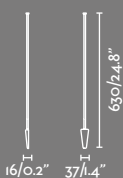

CLAP
Spike accessory 630 / 1030

Spike 630 *use with x2 projectors max.

Spike 1030 *use with x3 projectors max.