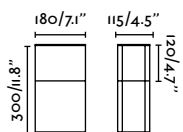

Datna 300
Àlex & Manel Llusçà

IP44

74441 ● Dark Grey + Opal 128,60€

Material	Body Aluminium
	Diff Opal PC
Light Source	1 E27 max. 15W
Bulb incl.	No
Recom. Bulb	17463
Class	I

Datna 600
Àlex & Manel Llusçà

IP44 IK05

74442 ● Dark Grey + Opal 175,40€

Material	Body Aluminium
	Diff Opal PC
Light Source	1 E27 max. 15W
Bulb incl.	No
Recom. Bulb	17463
Class	I