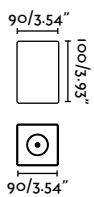

Tami

70799 ● Dark Grey 144,10€

Material	Body Aluminium
	Diff Transparent Glass
Power	9W
Lumen Output	600lm
Light Source	COB LED 3000K
Class	I
CRI	>80
Voltage (V/Hz)	100V-240V/50-60Hz
Beam angle	40°

Goz

70575 ● Dark Grey 111,80€

Material	Body Aluminium
	Diff Transparent Glass
Power	9W
Lumen Output	646lm
Light Source	COB LED 3000K
Class	I
CRI	>80
Voltage (V/Hz)	100V-240V/50-60Hz
Beam angle	18°