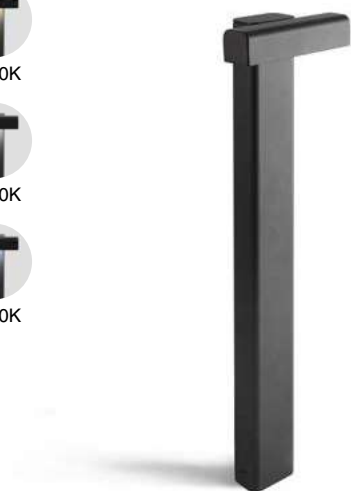

outdoor

Floor

Balic Beacon
Yembarastudio

IP65 IK06 incl. DIM

2700K

3000K

4000K

70295