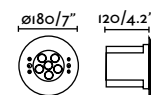

70443 ● Satin Stainless 190,40€

70444 ● Satin Stainless 273,60€

70455 ● Satin Stainless 399,00€

Material	Body Stainless Steel 316L Diff Transparent Glass
Power	3W
Lumen Output	196lm
Light Source	SMD LED 4000K
Class	III
CRI	>80
Voltage (V/Hz)	24VDC
Beam angle	30°
Cut out (mm)	ø234
Recom. Driver	98324026

*Drivers info pag. 464

Material	Body Stainless Steel 316L Diff Transparent Glass
Power	5W
Lumen Output	348lm
Light Source	SMD LED 4000K
Class	III
CRI	>80
Voltage (V/Hz)	24VDC
Beam angle	30°
Cut out (mm)	ø230
Recom. Driver	98324026

*Drivers info pag. 464

Material	Body Stainless Steel 316L + ABS Diff Transparent Glass
Power	18W
Lumen Output	600lm
Light Source	SMD LED 4000K
Class	III
CRI	85
Voltage (V/Hz)	24VDC
Beam angle	25°
Cut out (mm)	ø156
Recom. Driver	98324020U

*Drivers info pag. 464