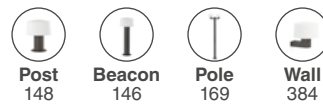

Blubs
Estudi Ribaudí

IP44

74427C-03 ● Dark Grey + Opal 110,90€

Material	Body Aluminium
	Diff Opal PMMA
Light Source	1 E27 max. 15W
Bulb incl.	No
Recom. Bulb	17437
Class	I

Muffin
Àlex & Manel Llusçà

IP44

74427C-04 ● Dark Grey + Opal 102,20€

Material	Body Aluminium
	Diff Opal PMMA
Light Source	1 E27 max. 15W
Bulb incl.	No
Recom. Bulb	17437
Class	I