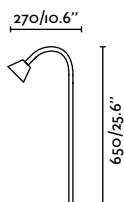

Material	Body Stainless Steel
	Diff Transparent Glass
Power	3W
Lumen Output	154lm
Light Source	COB LED 2700K
CRI	>90
Cable	0.5 MT

outdoor

Floor

Grot 400 Beacon
Faro Lab

IP55 IK06 incl. SEA SIDE SUITABLE IP68 CONNECTOR