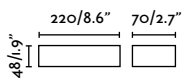

Doro 220

IP65 IK07 incl.

- 71900 Matt White 111,40€
- 71901 Dark Grey 111,40€
- 71902 Rust Brown 111,40€
- 71899 Teak 153,30€

Material	Body Aluminium Diff Prism Glass
Power	2x6,5W
Lumen Output	2x349lm
Light Source	SMD LED 3000K
Class	I
CRI	>80
Voltage (V/Hz)	220V-240V/50-60Hz

Doro 380

IP65 IK07 incl.

- 71903 Matt White 159,40€
- 71904 Dark Grey 159,40€
- 71905 Rust Brown 159,40€

Material	Body Aluminium Diff Prism Glass
Power	2x10W
Lumen Output	2x599lm
Light Source	SMD LED 3000K
Class	I
CRI	>80
Voltage (V/Hz)	100V-240V/50-60Hz

Doro 500

IP65 IK07 incl.

- 71906 Matt White 217,60€
- 71907 Dark Grey 217,60€
- 71908 Rust Brown 217,60€

Material	Body Aluminium Diff Prism Glass
Power	2x14W
Lumen Output	2x744lm
Light Source	SMD LED 3000K
Class	I
CRI	>80
Voltage (V/Hz)	220V-240V/50-60Hz