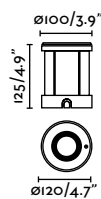

71489N ● Satin Stainless 81,10€

Material	Body Stainless Steel 316L + Aluminium Diff Transparent Glass
Light Source	1 GU10 max. 8W
Bulb incl.	No
Recom. Bulb	17324
Class	I
Cut out (mm)	ø100
Resistance (Kg)	2000