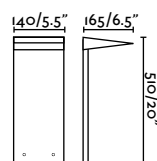

Klamp
Àlex & Manel Lluscà

IP44

74411 ● Dark Grey 196,00€

Material	Body Aluminium Diff Opal PC
Light Source	1 E27 max. 15W
Bulb incl.	No
Recom. Bulb	17463
Class	I

Soleil

IP54

IK07

70785 ● Dark Grey 199,90€

Material	Body Aluminium Diff Opal PMMA
Power	2W
Lumen Output	157lm
Light Source	SMD LED 3000K
Class	III
CRI	>80
	7 Charge Max. 3h Worktime

Solar lamp