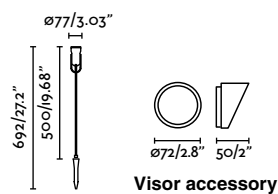

Visor Accessory

70039 ● Black 17,30€

Material	Body Aluminium