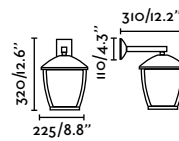

75000

● Dark Grey + Opal 175,10€

Material	Body Aluminium
	Diff Opal PC
Light Source	1 E27 max. 15W
Bulb incl.	No
Recom. Bulb	17463
Class	I

Post
142

Beacon
142