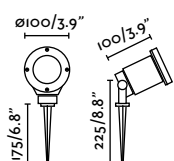

73111 ● Matt Black 29,50€

Material	Body ABS
Light Source	1 E27 max. 15W
Bulb incl.	No
Recom. Bulb	17400
Class	II
Cable	2.5 MT

Garten plug

IP44

73100 ● Matt Black 45,60€

Material	Body ABS
Light Source	max. 3500W
Bulb incl.	Yes
Class	I
Cable	2.5 MT