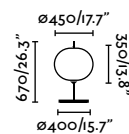

Material	Body Aluminium
	Diff Opal PEMD
	Shade PEMD
Light Source	1 E27 max. 15W
Bulb incl.	No
Recom. Bulb	17463
Class	II
Cable	2 MT

Material	Body Aluminium
	Diff Opal PEMD
	Shade PEMD
Light Source	1 E27 max. 15W
Bulb incl.	No
Recom. Bulb	17463
Class	II
Cable	2 MT