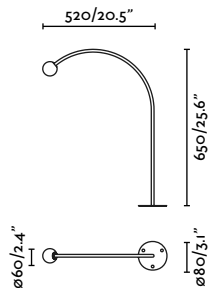

Cuca 300
Faro Lab

IP65 IK06

NEW

75582 NEW
Driver incl. ● Black 167,50€

Class II
Voltage (V/Hz) 220V-240V/50-60Hz

75580 NEW
Driver not incl.* ● Black 124,40€

Class III
Voltage (V/Hz) 24VDC

*Drivers info pag. 464

Material	Body Stainless Steel
	Diff Opal Glass
Power	3W
Lumen Output	154lm
Light Source	COB LED 2700K
CRI	>90
Cable	0.5 MT

Cuca 650
Faro Lab

IP65 IK06

NEW

75567
Driver incl. ● Black 210,40€

Class II
Voltage (V/Hz) 220V-240V/50-60Hz

75558
Driver not incl.* ● Black 166,20€

Class III
Voltage (V/Hz) 24VDC

*Drivers info pag. 464

Material	Body Stainless Steel
	Diff Opal Glass
Power	3W
Lumen Output	154lm
Light Source	COB LED 2700K
CRI	>90
Cable	0.5 MT

Cuca 1193
Faro Lab

IP65 IK06

NEW

75568
Driver incl. ● Black 232,10€

Class II
Voltage (V/Hz) 220V-240V/50-60Hz

75559
Driver not incl.* ● Black 188,20€

Class III
Voltage (V/Hz) 24VDC

*Drivers info pag. 464

Material	Body Stainless Steel
	Diff Opal Glass
Power	3W
Lumen Output	154lm
Light Source	COB LED 2700K
CRI	>90
Cable	0.5 MT