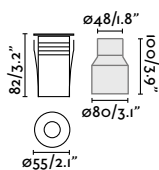

Crosby

IP67

incl.

SEA SIDE
SUITABLE

incl.

70459N

● Satin Stainless 117,00€

Material	Body Stainless Steel 316L + Aluminium Diff Opal Glass
Power	1W
Lumen Output	13lm
Light Source	SMD LED 3000K
Class	I
CRI	>80
Voltage (V/Hz)	100V-240V/50-60Hz
Beam angle	120°
Cut out (mm)	ø80

Crosby 24V

IP67

no incl.

SEA SIDE
SUITABLE

incl.

70453

● Satin Stainless 118,60€

Material	Body Stainless Steel 316L + Aluminium Diff Opal Glass
Power	0,7W
Lumen Output	77lm
Light Source	SMD LED 3000K
Class	III
CRI	>80
Voltage (V/Hz)	24VDC
Beam angle	120°
Cut out (mm)	ø80
Recom. Driver	98324012U

*Drivers info pag. 464

Curtis Assym

IP67

incl.

SEA SIDE
SUITABLE

incl.

70462N

● Satin Stainless 125,20€

Material	Body Aluminium Diff Transparent Glass
Power	2W
Lumen Output	180lm
Light Source	COB LED 3000K
Class	I
CRI	>80
Voltage (V/Hz)	100V-240V/50-60Hz
Cut out (mm)	ø80