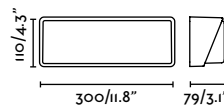

Mask
Lucid Product Design

IP65 IK06 incl. SEA SIDE SUITABLE

71279 ● Dark Grey 253,00€

Material	Body Aluminium Diff Opal Glass
Power	15W
Lumen Output	550lm
Light Source	SMD LED 3000K
Class	I
CRI	>80
Voltage (V/Hz)	100V-240V/50-60Hz

Half
Nahtrang

IP65 incl.

71537 ● Dark Grey 159,10€

Material	Body Aluminium Diff Opal Glass
Power	20W
Lumen Output	1350lm
Light Source	SMD LED 3000K
Class	I
CRI	>80
Voltage (V/Hz)	220V-240V/50-60Hz