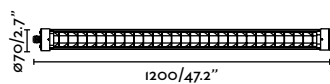

75758 ● Black 288,20€

Material	Body Aluminium
	Diff Transparent PC
Power	36W
Lumen Output	2888lm
Light Source	SMD LED 2700K
Class	I
CRI	>90
Voltage (V/Hz)	220V-240V/50-60Hz
Beam angle	80x130°
Cable	3 MT

Ceiling
272

Wall
302