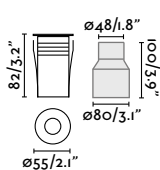

Crosby

IP67

incl.

SEA SIDE
SUITABLE

incl.

70459N

● Satin Stainless 117,00€

Material	Body Stainless Steel 316L + Aluminium Diff Opal Glass
Power	1W
Lumen Output	13lm
Light Source	SMD LED 3000K
Class	I
CRI	>80
Voltage (V/Hz)	100V-240V/50-60Hz
Beam angle	120°
Cut out (mm)	ø80

Crosby 24V

IP67

no incl.

SEA SIDE
SUITABLE

incl.

70453

● Satin Stainless 118,60€

Material	Body Stainless Steel 316L + Aluminium Diff Opal Glass
Power	0,7W
Lumen Output	77lm
Light Source	SMD LED 3000K
Class	III
CRI	>80
Voltage (V/Hz)	24VDC
Beam angle	120°
Cut out (mm)	ø80
Recom. Driver	98324012U

*Drivers info pag. 464

Curtis Assym

IP67

incl.

SEA SIDE
SUITABLE

incl.

70462N

● Satin Stainless 125,20€

Material	Body Aluminium Diff Transparent Glass
Power	2W
Lumen Output	180lm
Light Source	COB LED 3000K
Class	I
CRI	>80
Voltage (V/Hz)	100V-240V/50-60Hz
Cut out (mm)	ø80