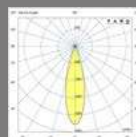

COB LED 6W CRI>80
553lm 2700K
24° COB LED 6W CRI>80
570lm 3000K