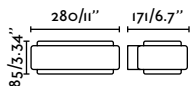

74401 ● Dark Grey 70,40€

Material	Body Aluminium
	Diff Opal PC
Light Source	1 E27 max. 15W
Bulb incl.	No
Recom. Bulb	17463
Class	I

Beacon
106