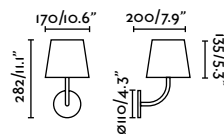

70780 ● Matt White 153,60€

Material	Body Aluminium
	Diff Opal PC
Power	8W
Lumen Output	709lm
Light Source	SMD LED 3000K
Class	I
CRI	>80
Voltage (V/Hz)	220V-240V/50-60Hz