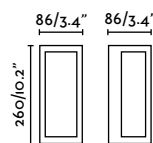

Pomo

IP65 IK06

71306 ● Dark Grey 103,10€

Material	Body Aluminium
	Diff Transparent Glass
Light Source	2 E27 max. 15W
Bulb incl.	No
Recom. Bulb	17426
Class	I

Pivot

IP65 IK06 incl.

71305 ● Dark Grey 119,90€

Material	Body Aluminium
	Diff Opal Glass
Power	10W
Lumen Output	500lm
Light Source	SMD LED 3000K
Class	I
CRI	>80
Voltage (V/Hz)	100V-240V/50-60Hz