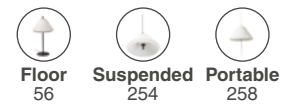

Saigon C70
Nahrang

IP65/44

- 71575P-09 Dark Grey + Beige **663,90€**
- 71575P-11 Dark Grey + Green **663,90€**
- 71575P-13 Dark Grey + Ochre **663,90€**

Material	Body Aluminium
	Diff Opal PEMD
	Shade PP
Light Source	1 E27 max. 15W
Bulb incl.	No
Recom. Bulb	17463
Class	II
Cable	2 MT

Saigon W70
Nahrang

IP65/44

- 71575P-07 Dark Grey + Brown **567,70€**

Material	Body Aluminium
	Diff Opal PEMD
	Shade Synthetic Wicker
Light Source	1 E27 max. 15W
Bulb incl.	No
Recom. Bulb	17463
Class	II
Cable	2 MT

Saigon T70
Nahrang

IP65/44

- 71575P-05 Dark Grey + Cream **426,70€**
- 71575P-06 Dark Grey + Brown **426,80€**

Material	Body Aluminium
	Diff Opal PEMD
	Shade Textilene
Light Source	1 E27 max. 15W
Bulb incl.	No
Recom. Bulb	17463
Class	II
Cable	2 MT