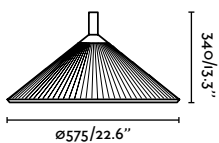

Saigon R55
Nahtrang

IP44

71584-02 ● Dark Grey + White 261,80€

Material	Body Aluminium
	Shade PEMD
Light Source	1 E27 max. 15W
Bulb incl.	No
Recom. Bulb	17463
Class	II
Cable	3 MT

Cage

IP65/44

75608 ● Dark Grey 293,50€

Material	Body Aluminium
	Diff Opal PC
Power	12W
Lumen Output	990lm
Light Source	SMD LED 2700K
Class	I
CRI	≥80
Voltage (V/Hz)	220V-240V/50-60Hz
Cable	2 MT

Floor
58

Spike
246

Suspended
260