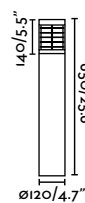

Giza 265

IP54 IK05 incl.

70767 ● Dark Grey 188,20€

Material	Body Aluminium Diff Opal PC
Power	15W
Lumen Output	645lm
Light Source	COB LED 3000K
Class	I
CRI	>80
Voltage (V/Hz)	100V-240V/50-60Hz

Giza 650

IP54 IK05 incl.

70768 ● Dark Grey 237,70€

Material	Body Aluminium Diff Opal PC
Power	15W
Lumen Output	645lm
Light Source	COB LED 3000K
Class	I
CRI	>80
Voltage (V/Hz)	100V-240V/50-60Hz