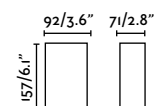

70812 ● Dark Grey 123,70€

70813 ● Matt White 123,70€

Material	Body Aluminium
	Diff Transparent Glass
Power	2x3W
Lumen Output	2x198lm
Light Source	COB LED 4000K
Class	I
CRI	>80
Voltage (V/Hz)	100V-240V/50-60Hz
Beam angle	110°