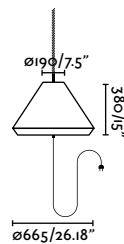

Material	Body Aluminium
	Diff Opal PEMD
	Shade PP
Light Source	1 E27 max. 15W
Bulb incl.	No
Recom. Bulb	17463
Class	II
Cable	3 MT

*Rope not included

Floor
52

Suspended
254

outdoor

Suspended

Saigon W100 Portable
Nahrang