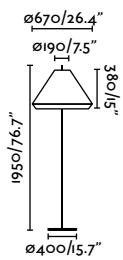

Saigon 1950 T70
Nahtrang

IP65/44

- 71569-05 Dark Grey + Cream **559,20€**
- 71569-06 Dark Grey + Brown **559,30€**

Material	Body Aluminium
	Diff Opal PEMD
	Shade Textilene
Light Source	1 E27 max. 15W
Bulb incl.	No
Recom. Bulb	17463
Class	II
Cable	2 MT

Saigon 1200 T70
Nahtrang

IP65/44

- 71575-05 Dark Grey + Cream **546,90€**
- 71575-06 Dark Grey + Brown **547,00€**

Material	Body Aluminium
	Diff Opal PEMD
	Shade Textilene
Light Source	1 E27 max. 15W
Bulb incl.	No
Recom. Bulb	17463
Class	II
Cable	2 MT