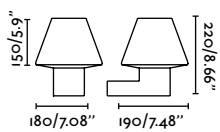

74432A-02 ● Dark Grey + Opal 89,60€

Material	Body Aluminium
	Diff Opal PMMA
Light Source	1 E27 max. 15W
Bulb incl.	No
Recom. Bulb	17437
Class	I