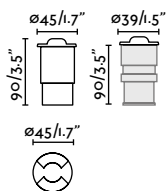

70661 3000K 20,7lm ● Satin Stainless 39,90€

70661W 2700K 20,7lm ● Satin Stainless 39,90€

Material	Body Stainless Steel 316L
	Diff Opal Glass
Power	3W
Light Source	COB LED
Class	III
CRI	>80
Voltage (V/Hz)	24VDC
Beam angle	120°
Cut out (mm)	ø40
Recom. Driver	98324006
Resistance (Kg)	1000

*Drivers info pag. 464