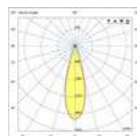

Family	Finish	Color T°	Beam Angle
75302- Puk Projector ø59	2 Black	2 2700K 3 3000K	1 15° 2 30° 3 50°

15° COB LED 12,5W
CRI>80 339lm 2700K
COB LED 12,5W
CRI>80 691lm 3000K

30° COB LED 12,5W
CRI>80 482lm 2700K
COB LED 12,5W
CRI>80 811lm 3000K