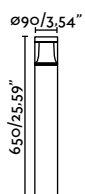

Plim 1

IP65 incl.

71299 ● Dark Grey 148,80€

Material	Body Aluminium
	Diff Transparent PC
Power	10W
Lumen Output	508lm
Light Source	SMD LED 3000K
Class	I
CRI	>80
Voltage (V/Hz)	100V-240V/50-60Hz

Plim 2

IP65 incl.

71300 ● Dark Grey 148,80€

Material	Body Aluminium
	Diff Opal PC
Power	10W
Lumen Output	400lm
Light Source	SMD LED 3000K
Class	I
CRI	>80
Voltage (V/Hz)	100V-240V/50-60Hz

Plim 3

IP65 incl.

71301 ● Dark Grey 148,80€

Material	Body Aluminium
	Diff Transparent PC
Power	10W
Lumen Output	478lm
Light Source	SMD LED 3000K
Class	I
CRI	>80
Voltage (V/Hz)	100V-240V/50-60Hz