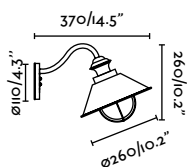

71129 ● Rust Brown 128,50€

Material	Body Steel
	Diff Transparent Glass
Light Source	1 E27 max. 15W
Bulb incl.	No
Recom. Bulb	17463
Class	I

Pole
170

Suspended
266