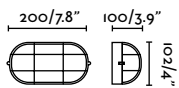

Estay

IP44

1. 72010 ● Matt White 23,10€
   72011 ● Matt Black 23,10€

Material	Body Aluminium
	Diff Opal Glass
Light Source	1 E27 max. 15W
Bulb incl.	No
Recom. Bulb	17463
Class	I

Derby 283

IP44

1. 72002 ● Matt White 39,50€

Material	Body Aluminium
	Diff Opal Glass
Light Source	1 E27 max. 15W
Bulb incl.	No
Recom. Bulb	17463
Class	I