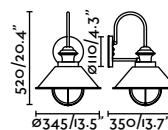

71129 ● Rust Brown 128,50€

Material	Body Steel
	Diff Transparent Glass
Light Source	1 E27 max. 15W
Bulb incl.	No
Recom. Bulb	17463
Class	I

Pole
170

Suspended
266