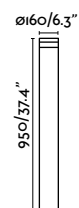

180° accessory