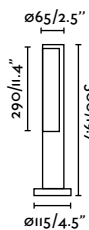

Beret 500

IP54 IK04 incl.

75522 ● Dark Grey 149,10€

Material	Body Aluminium Diff Opal PMMA
Power	8W
Lumen Output	528lm
Light Source	SMD LED 4000K
Class	I
CRI	>80
Voltage (V/Hz)	220V-240V/50-60Hz

Beret 900

IP54 IK04 incl.

75523 ● Dark Grey 172,80€

Material	Body Aluminium Diff Opal PMMA
Power	8W
Lumen Output	526lm
Light Source	SMD LED 4000K
Class	I
CRI	>80
Voltage (V/Hz)	100V-240V/50-60Hz