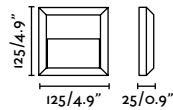

70655

● Dark Grey 44,40€

Material	Body ABS
	Diff Transparent PC
Power	1W
Lumen Output	65lm
Light Source	SMD LED 3000K
Class	II
CRI	>80
Voltage (V/Hz)	100V-240V/50-60Hz
Beam angle	120°