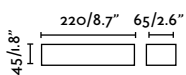

- 71052 Satin Aluminium **105,40€**

Material	Body Aluminium Diff Opal Glass
Power	2x8W
Lumen Output	2x827lm
Light Source	SMD LED 3000K
Class	I
CRI	>80
Voltage (V/Hz)	220V-240V/50-60Hz