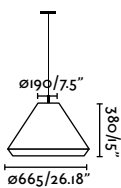

- 71579C-09 Dark Grey + Beige **650,70€**
- 71579C-11 Dark Grey + Green **650,70€**
- 71579C-13 Dark Grey + Ochre **650,70€**

- 71579C-07 Dark Grey + Brown **554,40€**

- 71579C-05 Dark Grey + Cream **413,40€**
- 71579C-06 Dark Grey + Brown **413,50€**

Material	Body Aluminium
	Diff Opal PEMD
	Shade PP
Light Source	1 E27 max. 15W
Bulb incl.	No
Recom. Bulb	17463
Class	II
Cable	1.2 MT

Material	Body Aluminium
	Diff Opal PEMD
	Shade Synthetic Wicker
Light Source	1 E27 max. 15W
Bulb incl.	No
Recom. Bulb	17463
Class	II
Cable	1.2 MT

Material	Body Aluminium
	Diff Opal PEMD
	Shade Textilene
Light Source	1 E27 max. 15W
Bulb incl.	No
Recom. Bulb	17463
Class	II
Cable	1.2 MT