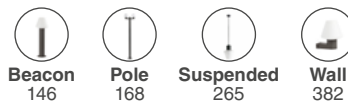

Muffin 259
Àlex & Manel Lluscà

IP44

74433S-04 ● Dark Grey + Opal 104,20€

Material	Body Aluminium
	Diff Opal PMMA
Light Source	1 E27 max. 15W
Bulb incl.	No
Recom. Bulb	17437
Class	I

Mistu 310
Faro Lab

IP44

74433S-02 ● Dark Grey + Opal 90,90€

Material	Body Aluminium
	Diff Opal PMMA
Light Source	1 E27 max. 15W
Bulb incl.	No
Recom. Bulb	17437
Class	I