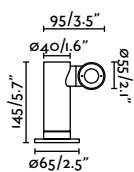

70783 ● Dark Grey 139,30€

Material	Body Aluminium
	Diff Opal Glass
Power	6W
Lumen Output	470lm
Light Source	COB LED 3000K
Class	I
CRI	>80
Voltage (V/Hz)	220V-240V/50-60Hz
Beam angle	30°

Spike
224