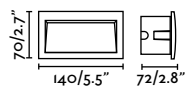

70147

Dark Grey 73,10€

Material	Body Aluminium
	Diff Opal PC
Power	3W
Lumen Output	90lm
Light Source	SMD LED 3000K
Class	I
CRI	>80
Voltage (V/Hz)	100V-240V/50-60Hz
Beam angle	70°
Cut out (mm)	125x58