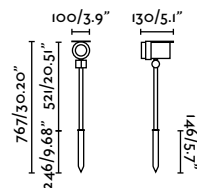

Foc 210 Spike

IP65 incl.

70158 ● Dark Grey 165,80€

Material	Body Aluminium
	Diff Transparent Glass
Power	16W
Lumen Output	800lm
Light Source	COB LED 3000K
Class	I
CRI	>80
Voltage (V/Hz)	220V-240V/50Hz
Beam angle	36°
Cable	0.5 MT

Foc 520 Spike

IP65 incl.

70159 ● Dark Grey 177,00€

Material	Body Aluminium
	Diff Transparent Glass
Power	16W
Lumen Output	800lm
Light Source	COB LED 3000K
Class	I
CRI	>80
Voltage (V/Hz)	220V-240V/50Hz
Beam angle	36°
Cable	0.5 MT

Wall
206