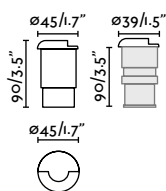

70660 3000K 18,7lm ● Satin Stainless 38,60€

70660W 2700K 18,7lm ● Satin Stainless 38,60€

Material	Body Stainless Steel 316L
	Diff Opal Glass
Power	3W
Light Source	COB LED
Class	III
CRI	>80
Voltage (V/Hz)	24VDC/50-60Hz
Beam angle	120°
Cut out (mm)	ø40
Recom. Driver	98324006
Resistance (Kg)	1000

*Drivers info pag. 464