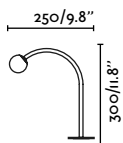

Cuca 300
Faro Lab

IP65 IK06

NEW

75582 NEW
Driver incl. ● Black 167,50€

Class II
Voltage (V/Hz) 220V-240V/50-60Hz

75580 NEW
Driver not incl.* ● Black 124,40€

Class III
Voltage (V/Hz) 24VDC

*Drivers info pag. 464

Material	Body Stainless Steel
	Diff Opal Glass
Power	3W
Lumen Output	154lm
Light Source	COB LED 2700K
CRI	>90
Cable	0.5 MT

Cuca 650
Faro Lab

IP65 IK06

NEW

75567
Driver incl. ● Black 210,40€

Class II
Voltage (V/Hz) 220V-240V/50-60Hz

75558
Driver not incl.* ● Black 166,20€

Class III
Voltage (V/Hz) 24VDC

*Drivers info pag. 464

Material	Body Stainless Steel
	Diff Opal Glass
Power	3W
Lumen Output	154lm
Light Source	COB LED 2700K
CRI	>90
Cable	0.5 MT

Cuca 1193
Faro Lab

IP65 IK06

NEW

75568
Driver incl. ● Black 232,10€

Class II
Voltage (V/Hz) 220V-240V/50-60Hz

75559
Driver not incl.* ● Black 188,20€

Class III
Voltage (V/Hz) 24VDC

*Drivers info pag. 464

Material	Body Stainless Steel
	Diff Opal Glass
Power	3W
Lumen Output	154lm
Light Source	COB LED 2700K
CRI	>90
Cable	0.5 MT