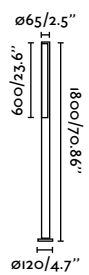

75607 ● Dark Grey 588,50€

Material	Body Aluminium Diff Transparent PC
Power	24W
Lumen Output	1120lm
Light Source	SMD LED 3000K
Class	I
CRI	>80
Voltage (V/Hz)	220V-240V/50-60Hz

Beacon
124