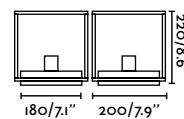

Mila

IP65 incl.

70771 ● Dark Grey 298,90€

Material	Body Aluminium
	Diff Opal PC
Power	13W
Lumen Output	962lm
Light Source	SMD LED 4000K
Class	I
CRI	>80
Voltage (V/Hz)	100V-240V/50-60Hz

Nala

IP54

70772 ● Dark Grey 188,20€

Material	Body Aluminium
	Diff Transparent Glass
Light Source	1 E27 max. 15W
Bulb incl.	No
Recom. Bulb	17463
Class	I