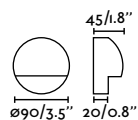

- 72330 Brass 89,70€

Material	Body Aluminium Diff Transparent PMMA
Power	4,5W
Lumen Output	160lm
Light Source	SMD LED 3000K
Class	I
CRI	>80
Voltage (V/Hz)	100V-240V/50-60Hz