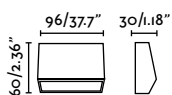

70659

● Dark Grey 52,50€

Material	Body ABS
	Diff Transparent PC
Power	4W
Lumen Output	276lm
Light Source	SMD LED 3000K
Class	II
CRI	>80
Voltage (V/Hz)	220V-240V/50-60Hz