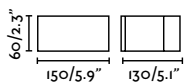

71273 ● Dark Grey 91,20€

Material	Body Aluminium Diff Transparent Glass
Power	6W
Lumen Output	428lm
Light Source	COB LED 3000K
Class	I
CRI	>80
Voltage (V/Hz)	220V-240V/50-60Hz

Beacon
102