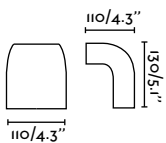

Klamp 1L
Àlex & Manel Llusçà

IP44

74407 ● Dark Grey 60,90€

Material	Body Aluminium
	Diff Transparent Glass
Light Source	1 GU10 max. 8W
Bulb incl.	No
Recom. Bulb	17334
Class	I

Klamp 2L
Àlex & Manel Llusçà

IP44

74408 ● Dark Grey 74,70€

Material	Body Aluminium
	Diff Transparent Glass
Light Source	2 GU10 max. 8W
Bulb incl.	No
Recom. Bulb	17334
Class	I