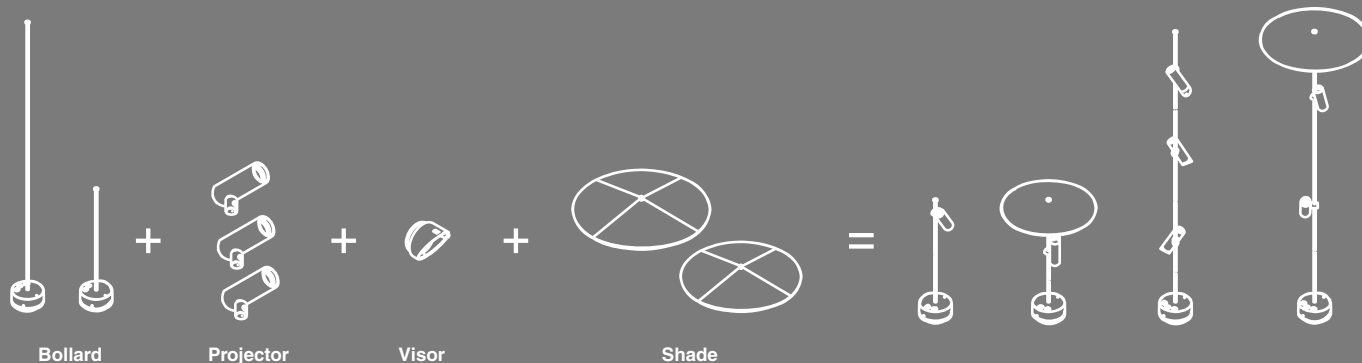

CLAP Projector

IP65 no incl. 355° 360°

Material	Body Aluminium
Power	6W
Light Source	COB LED
Class	III
CRI	>80
Voltage (V/Hz)	24VDC
Cable	2 MT

Family	Finish	Color T°	Beam Angle
75702- Clap Projector	2 Black	2 2700K	1 15°
	3 White	3 3000K	2 24°
			3 38°

Beam Angle	Light Source	Beam Diagram
15°	COB LED 6W CRI>80 481lm 2700K COB LED 6W CRI>80 496lm 3000K	
24°	COB LED 6W CRI>80 553lm 2700K COB LED 6W CRI>80 570lm 3000K	
38°	COB LED 6W CRI>80 508lm 2700K COB LED 6W CRI>80 524lm 3000K	

Visor Accessory

75714-2 ● Black 5,40€

Optional drivers *Remote drivers

24VDC 6W 220/240V	1-30 units on/off IP20	98324099	32,20€
	1-30 units on/off IP67	98324100	70,60€