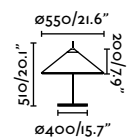

Saigon 2000 R55
Nahtrang

IP65/44

Saigon 1150 R55
Nahtrang

IP65/44

Saigon 500 R55
Nahtrang

IP65/44

Material	Body Aluminium
	Diff Opal PEMD
	Shade PEMD
Light Source	1 E27 max. 15W
Bulb incl.	No
Recom. Bulb	17463
Class	II
Cable	2 MT

Material	Body Aluminium
	Diff Opal PEMD
	Shade PEMD
Light Source	1 E27 max. 15W
Bulb incl.	No
Recom. Bulb	17463
Class	II
Cable	2 MT

Material	Body Aluminium
	Diff Opal PEMD
	Shade PEMD
Light Source	1 E27 max. 15W
Bulb incl.	No
Recom. Bulb	17463
Class	II
Cable	2 MT