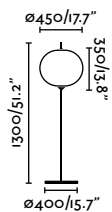

Material	Body Aluminium
	Diff Opal PEMD
	Shade PEMD
Light Source	1 E27 max. 15W
Bulb incl.	No
Recom. Bulb	17463
Class	II
Cable	2 MT

Material	Body Aluminium
	Diff Opal PEMD
	Shade PEMD
Light Source	1 E27 max. 15W
Bulb incl.	No
Recom. Bulb	17463
Class	II
Cable	2 MT