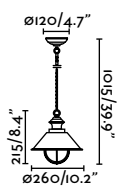

Nautica 340

IP33

- 71139 Rust Brown **134,90€**

Material	Body Steel
	Diff Transparent Glass
Light Source	1 E27 max. 15W
Bulb incl.	No
Recom. Bulb	17463
Class	I
Cable	1 MT

Wall
388

Pole
170

outdoor

Suspended