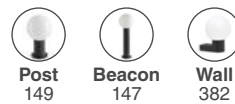

Mistu
Faro Lab

IP44

74427C-02 ● Dark Grey + Opal 88,90€

Material	Body Aluminium
	Diff Opal PMMA
Light Source	1 E27 max. 15W
Bulb incl.	No
Recom. Bulb	17437
Class	I

Moon
Faro Lab

IP44

74427C-01 ● Dark Grey + Opal 103,10€

Material	Body Aluminium
	Diff Opal PMMA
Light Source	1 E27 max. 15W
Bulb incl.	No
Recom. Bulb	17437
Class	I