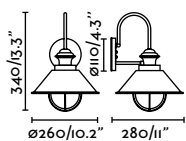

71129 ● Rust Brown 128,50€

Material	Body Steel
	Diff Transparent Glass
Light Source	1 E27 max. 15W
Bulb incl.	No
Recom. Bulb	17463
Class	I

Pole
170

Suspended
266