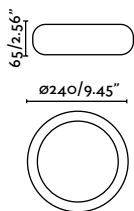

Anga 240

IP44 IK03 incl.

- 72352 White 139,40€
- 72353 Dark Grey 139,40€

Material	Body Concrete
	Diff Opal White PMMA
Power	18W
Lumen Output	1300lm
Light Source	SMD LED 2700K
Class	I
CRI	>80
Voltage (V/Hz)	220V-240V/50-60Hz

Anga 295

IP44 IK03 incl.

- 72354 White 166,70€
- 72355 Dark Grey 166,70€

Material	Body Concrete
	Diff Opal White PMMA
Power	24W
Lumen Output	1355lm
Light Source	SMD LED 2700K
Class	I
CRI	>80
Voltage (V/Hz)	220V-240V/50-60Hz