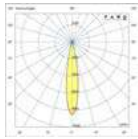

15° COB LED 25W CRI>80
1827lm 2700K
COB LED 25W CRI>80
1884lm 3000K

30° COB LED 25W CRI>80
1888lm 2700K
COB LED 25W CRI>80
1947lm 3000K

50° COB LED 25W CRI>80
1690lm 2700K
COB LED 25W CRI>80
1743lm 3000K