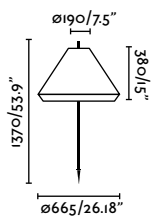

Saigon C70
Nahrang

IP65/44

- 71575P-09 Dark Grey + Beige **663,90€**
- 71575P-11 Dark Grey + Green **663,90€**
- 71575P-13 Dark Grey + Ochre **663,90€**

Material	Body Aluminium
	Diff Opal PEMD
	Shade PP
Light Source	1 E27 max. 15W
Bulb incl.	No
Recom. Bulb	17463
Class	II
Cable	2 MT

Saigon W70
Nahrang

IP65/44

- 71575P-07 Dark Grey + Brown **567,70€**

Material	Body Aluminium
	Diff Opal PEMD
	Shade Synthetic Wicker
Light Source	1 E27 max. 15W
Bulb incl.	No
Recom. Bulb	17463
Class	II
Cable	2 MT

Saigon T70
Nahrang

IP65/44

- 71575P-05 Dark Grey + Cream **426,70€**
- 71575P-06 Dark Grey + Brown **426,80€**

Material	Body Aluminium
	Diff Opal PEMD
	Shade Textilene
Light Source	1 E27 max. 15W
Bulb incl.	No
Recom. Bulb	17463
Class	II
Cable	2 MT