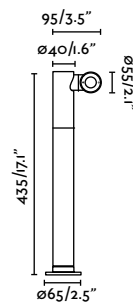

70783 ● Dark Grey 139,30€

Material	Body Aluminium
	Diff Opal Glass
Power	6W
Lumen Output	470lm
Light Source	COB LED 3000K
Class	I
CRI	>80
Voltage (V/Hz)	220V-240V/50-60Hz
Beam angle	30°

Spike
224