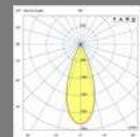

COB LED 6W CRI>80
508lm 2700K
38° COB LED 6W CRI>80
524lm 3000K