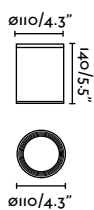

- 71740   Dark Grey + Transparent 112,20€
- 71741   Dark Grey + Smoked 130,20€
- 71742   Dark Grey + Amber 130,20€

Material	Body Aluminium
	Diff Transparent Glass
Light Source	1 E27 max. 15W
Bulb incl.	No
Recom. Bulb	17463
Class	I