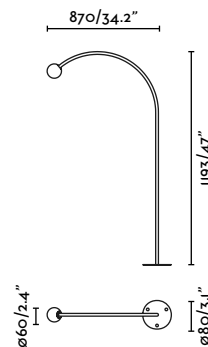

Cuca 300
Faro Lab

IP65 IK06

NEW

75582 NEW
Driver incl. ● Black 167,50€

Class II
Voltage (V/Hz) 220V-240V/50-60Hz

75580 NEW
Driver not incl.* ● Black 124,40€

Class III
Voltage (V/Hz) 24VDC

*Drivers info pag. 464

Material	Body Stainless Steel
	Diff Opal Glass
Power	3W
Lumen Output	154lm
Light Source	COB LED 2700K
CRI	>90
Cable	0.5 MT

Cuca 650
Faro Lab

IP65 IK06

NEW

75567
Driver incl. ● Black 210,40€

Class II
Voltage (V/Hz) 220V-240V/50-60Hz

75558
Driver not incl.* ● Black 166,20€

Class III
Voltage (V/Hz) 24VDC

*Drivers info pag. 464

Material	Body Stainless Steel
	Diff Opal Glass
Power	3W
Lumen Output	154lm
Light Source	COB LED 2700K
CRI	>90
Cable	0.5 MT

Cuca 1193
Faro Lab

IP65 IK06

NEW

75568
Driver incl. ● Black 232,10€

Class II
Voltage (V/Hz) 220V-240V/50-60Hz

75559
Driver not incl.* ● Black 188,20€

Class III
Voltage (V/Hz) 24VDC

*Drivers info pag. 464

Material	Body Stainless Steel
	Diff Opal Glass
Power	3W
Lumen Output	154lm
Light Source	COB LED 2700K
CRI	>90
Cable	0.5 MT