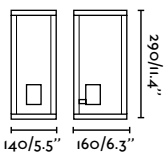

Nala

IP54

70773

● Dark Grey 131,30€

Material	Body Aluminium
	Diff Transparent Glass
Light Source	1 E27 max. 15W
Bulb incl.	No
Recom. Bulb	17463
Class	I

Tamashi

IP65

71303

● Dark Grey 88,50€

Material	Body Aluminium
	Diff Transparent Glass
Light Source	1 E27 max. 15W
Bulb incl.	No
Recom. Bulb	17428
Class	I