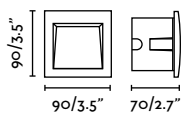

70146

Dark Grey 58,80€

Material	Body Aluminium
	Diff Opal PC
Power	1W
Lumen Output	38lm
Light Source	SMD LED 3000K
Class	I
CRI	>80
Voltage (V/Hz)	100V-240V/50-60Hz
Beam angle	70°
Cut out (mm)	80x75