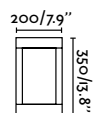

- 75595 2700K 242lm ● Concrete 255,90€
- 75596 3000K 370lm ● Concrete 255,90€

Material	Body Concrete
Power	6W
Light Source	SMD LED
Class	II
CRI	≥80
Voltage (V/Hz)	220V-240V/50-60Hz