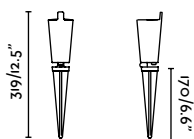

Toni
Alegre Design

IP65 IK07 SEA SIDE SUITABLE 90

71528 ● Matt Black 50,00€

Material	Body PC
	Diff Transparent PC
Light Source	1 GU10 max. 5W
Bulb incl.	No
Recom. Bulb	17334
Class	II
Cable	2.5 MT