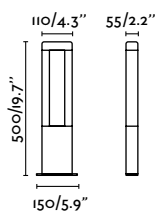

Sticker
Lucid Product Design

IP55 IK10 incl.

Material	Body Aluminium Diff Opal PMMA
Power	10W
Lumen Output	889lm
Light Source	SMD LED 3000K
Class	I
CRI	>80
Voltage (V/Hz)	100V-240V/50-60Hz

Nanda 500

IP54 incl.

Material	Body Aluminium Diff Opal PC
Power	12W
Lumen Output	500lm
Light Source	SMD LED 3000K
Class	I
CRI	>80
Voltage (V/Hz)	100V-240V/50-60Hz

Nanda 800

IP54 incl.

Material	Body Aluminium Diff Opal PC
Power	12W
Lumen Output	950lm
Light Source	SMD LED 3000K
Class	I
CRI	>80
Voltage (V/Hz)	100V-240V/50-60Hz