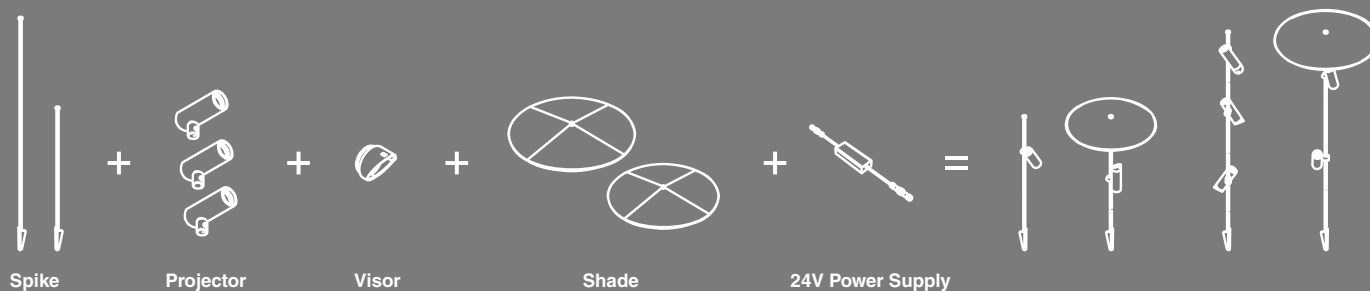

CLAP Projector

IP65 no incl. 355° 360°

Material	Body Aluminium
Power	6W
Light Source	COB LED
Class	III
CRI	>80
Voltage (V/Hz)	24VDC
Cable	2 MT

Family	Finish	Color T°	Beam Angle
75702- Clap Projector	2 Black	2 2700K	1 15°
	3 White	3 3000K	2 24°
			3 38°

15° COB LED 6W CRI>80
481lm 2700K
COB LED 6W CRI>80
496lm 3000K

24° COB LED 6W CRI>80
553lm 2700K
COB LED 6W CRI>80
570lm 3000K

38° COB LED 6W CRI>80
508lm 2700K
COB LED 6W CRI>80
524lm 3000K

Visor Accessory

75714-2 ● Black 5,40€

Optional drivers *Remote drivers

24VDC	6W	220/240V	1-30 units	on/off	IP20	98324099	32,20€
			1-30 units	on/off	IP67	98324100	70,60€