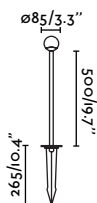

Material	Body Stainless Steel
	Diff Opal Glass
Power	3W
Lumen Output	154lm
Light Source	COB LED 2700K
CRI	>90
Cable	0.5 MT

Beacon
68

Cuca 1000 Spike
Faro Lab

IP65 IK06

NEW

75590
Driver incl. ● Black **239,00€**