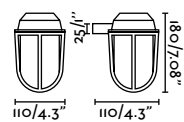

Cabo

IP44 IK05

70998

Brass 119,00€

Material	Body Brass
	Diff Transparent Glass
Light Source	1 E27 max. 15W
Bulb incl.	No
Recom. Bulb	17463
Class	I

Borda

IP44

70997

Brass 117,00€

Material	Body Brass
	Diff Transparent Glass
Light Source	1 E27 max. 15W
Bulb incl.	No
Recom. Bulb	17463
Class	I

Nahir

IP44

70992

Brass 167,70€

Material	Body Brass
	Diff Transparent Glass
Light Source	1 E27 max. 15W
Bulb incl.	No
Recom. Bulb	17463
Class	I