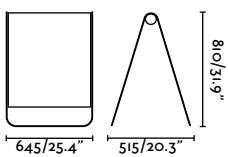

Cadaques 2.5m Cable Accessory

- 71244 Black **18,00€**

Floor fixing
accessory included