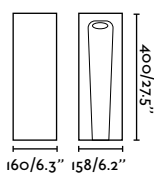

Grot 400 Beacon
Faro Lab

IP55 IK06 incl. SEA SIDE SUITABLE IP68 CONNECTOR

NEW

- 75631 2700K 77lm ● Concrete **292,90€**
- 75634 3000K 110lm ● Concrete **292,90€**

Material	Body Concrete
Power	6,5W
Light Source	SMD LED
Class	II
CRI	≥80
Voltage (V/Hz)	100V-277V/50-60Hz

Grot 700 Beacon
Faro Lab

IP55 IK06 incl. SEA SIDE SUITABLE IP68 CONNECTOR

NEW

- 75632 2700K 77lm ● Concrete **367,00€**
- 75635 3000K 110lm ● Concrete **367,00€**

Material	Body Concrete
Power	6,5W
Light Source	SMD LED
Class	II
CRI	≥80
Voltage (V/Hz)	100V-277V/50-60Hz