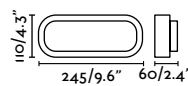

Fred 200

IP65 IK10 incl. SEA SIDE SUITABLE

- 70663 ● Dark Grey 36,50€
- 70664 ● Matt White 36,50€

Material	Body ABS
	Diff Opal PC
Power	7W
Lumen Output	400lm
Light Source	SMD LED 3000K
Class	II
CRI	>80
Voltage (V/Hz)	220V-240V/50-60Hz

Fred 245

IP65 IK10 incl. SEA SIDE SUITABLE

- 70667 ● Dark Grey 57,10€
- 70668 ● Matt White 57,10€

Material	Body ABS
	Diff Opal PC
Power	11W
Lumen Output	873lm
Light Source	SMD LED 3000K
Class	II
CRI	>80
Voltage (V/Hz)	220V-240V/50-60Hz