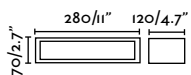

Tejo

IP54

70573 ● Dark Grey 76,90€
70573B ● Matt White 76,90€

Material	Body Aluminium
	Diff Opal PC
Light Source	1 E27 max. 15W
Bulb incl.	No
Recom. Bulb	17463
Class	I

Fred 200

IP65 IK10 incl. SEA SIDE SUITABLE