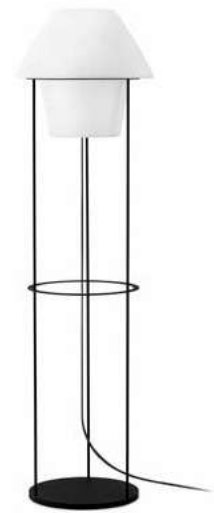

Versus Structure L
Pepe Llaudet

74424 ● Black 255,50€

Material	Body Steel