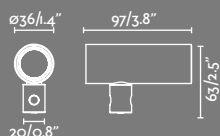

CLAP Faro Lab

CLAP Projector

IP65 no incl. 355° 360°

Material	Body Aluminium
Power	6W
Light Source	COB LED
Class	III
CRI	>80
Voltage (V/Hz)	24VDC
Cable	2 MT

Family	Finish	Color T°	Beam Angle
75702- Clap Projector	2 Black	2 2700K	1 15°
	3 White	3 3000K	2 24°
			3 38°