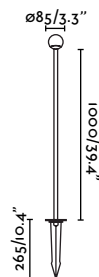

Cuca 500 Spike
Faro Lab

IP65 IK06

NEW

75586
Driver incl. ● Black **201,80€**

Class II
Voltage (V/Hz) 220V-240V/50-60Hz

75585
Driver not incl.* ● Black **158,80€**

Class III
Voltage (V/Hz) 24VDC

*Drivers info pag. 464

Material	Body Stainless Steel
	Diff Opal Glass
Power	3W
Lumen Output	154lm
Light Source	COB LED 2700K
CRI	>90
Cable	0.5 MT

Beacon
68

Cuca 1000 Spike
Faro Lab

IP65 IK06

NEW

75590
Driver incl. ● Black **239,00€**

Class II
Voltage (V/Hz) 220V-240V/50-60Hz

75589
Driver not incl.* ● Black **196,00€**

Class III
Voltage (V/Hz) 24VDC

*Drivers info pag. 464

Material	Body Stainless Steel
	Diff Opal Glass
Power	3W
Lumen Output	154lm
Light Source	COB LED 2700K
CRI	>90
Cable	0.5 MT