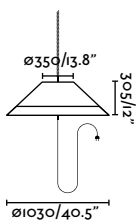

71584-08 ●● Dark Grey + Brown 740,20€

Material	Body Aluminium
	Diff Opal PEMD
	Shade Synthetic Wicker
Light Source	1 E27 max. 15W
Bulb incl.	No
Recom. Bulb	17463
Class	II
Cable	3 MT

*Rope not included

Floor
54