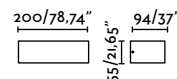

outdoor

Surface

Bracket 72272

West 1

IP54 IK06

70888 ● Dark Grey 100,40€

Material	Body Aluminium
	Diff Opal Glass
Light Source	1 E27 max. 15W
Bulb incl.	No
Recom. Bulb	17437
Class	I

West 2