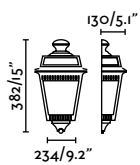

71424

● Rust Brown + Transparent 100,00€

Material	Body Steel
	Diff Transparent Glass
Light Source	1 E27 max. 15W
Bulb incl.	No
Recom. Bulb	17463
Class	I