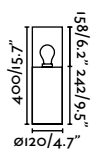

Kila 400

IP65

- 71746 ● Dark Grey + Transparent **223,50€**
- 71747 ● Dark Grey + Smoked **243,30€**
- 71748 ● Dark Grey + Amber **243,10€**

Material	Body Aluminium
	Diff Transparent Glass
Light Source	1 E27 max. 15W
Bulb incl.	No
Recom. Bulb	17463
Class	I

Kila 700

IP65

- 71749 ● Dark Grey + Transparent **287,00€**
- 71750 ● Dark Grey + Smoked **304,90€**
- 71751 ● Dark Grey + Amber **304,90€**

Material	Body Aluminium
	Diff Transparent Glass
Light Source	1 E27 max. 15W
Bulb incl.	No
Recom. Bulb	17463
Class	I