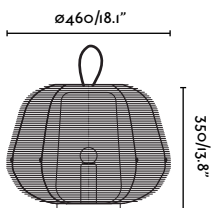

Suspended
252

outdoor

Portable

Akane
Pepe Laudet

IP44

71262 ●● Matt Black + Green 588,20€

71263 ●● Matt Black + Beige 588,20€

Material	Body Steel
	Shade PP
Light Source	E27 max. 12W
Bulb incl.	No
Recom. Bulb	17425
Class	II
Cable	5 MT