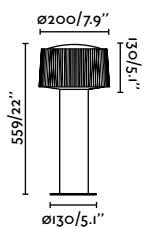

Muffin 559
Àlex & Manel Lluscà

IP44

74434B-04 ● Dark Grey + Opal 129,80€

Material	Body Aluminium
	Diff Opal PMMA
Light Source	1 E27 max. 15W
Bulb incl.	No
Recom. Bulb	17437
Class	I

Post 148
Pole 169
Suspended 264
Wall 384

Mistu 600
Faro Lab

IP44

74434B-02 ● Dark Grey + Opal 116,50€

Material	Body Aluminium
	Diff Opal PMMA
Light Source	1 E27 max. 15W
Bulb incl.	No
Recom. Bulb	17437
Class	I

Post 148
Pole 168
Suspended 265
Wall 382