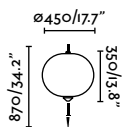

Saigon 870 R45
Nahtrang

IP65/44

71576P-04 ● Dark Grey + White 239,60€

Material	Body Aluminium
	Shade PEMD
Light Source	1 E27 max. 15W
Bulb incl.	No
Recom. Bulb	17463
Class	II
Cable	2 MT

Saigon 1500 R45
Nahtrang

IP65/44

71575P-04 ● Dark Grey + White 269,50€

Material	Body Aluminium
	Shade PEMD
Light Source	1 E27 max. 15W
Bulb incl.	No
Recom. Bulb	17463
Class	II
Cable	2 MT