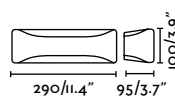

Lotus
Estudi Ribaudí

IP65 IK08 incl.

- 71222 ● Matt White 167,80€
- 71223 ● Dark Grey 167,80€

Material	Body Aluminium Diff Opal PC
Power	18W
Lumen Output	1700lm
Light Source	SMD LED 3000K
Class	I
CRI	>80
Voltage (V/Hz)	100V-240V/50-60Hz

View
Estudi Ribaudí

IP54 SEA SIDE SUITABLE

- 71519 ● Dark Grey 66,60€

Material	Body ABS + PC Diff Opal PP
Light Source	1 E27 max. 15W
Bulb incl.	No
Recom. Bulb	17463
Class	II