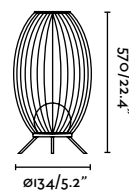

Saigon R55
Nahtrang

IP44

71584-02 ● Dark Grey + White 261,80€

Material	Body Aluminium
	Shade PEMD
Light Source	1 E27 max. 15W
Bulb incl.	No
Recom. Bulb	17463
Class	II
Cable	3 MT

Cage

IP65/44

75608 ● Dark Grey 293,50€

Material	Body Aluminium
	Diff Opal PC
Power	12W
Lumen Output	990lm
Light Source	SMD LED 2700K
Class	I
CRI	≥80
Voltage (V/Hz)	220V-240V/50-60Hz
Cable	2 MT

Floor
58

Spike
246

Suspended
260