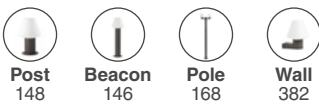

Mistu
Faro Lab

IP44

74427C-02 ● Dark Grey + Opal 88,90€

Material	Body Aluminium
	Diff Opal PMMA
Light Source	1 E27 max. 15W
Bulb incl.	No
Recom. Bulb	17437
Class	I

Moon
Faro Lab

IP44

74427C-01 ● Dark Grey + Opal 103,10€

Material	Body Aluminium
	Diff Opal PMMA
Light Source	1 E27 max. 15W
Bulb incl.	No
Recom. Bulb	17437
Class	I