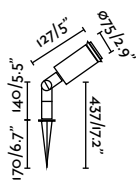

Tono

IP44

73150 ● Matt Black 51,00€

Material	Body Aluminium
	Diff Transparent Glass
Light Source	1 GU10 max. 8W
Bulb incl.	No
Recom. Bulb	17334
Class	I
Cable	2 MT

Garten Lampholder

IP54/44

73111 ● Matt Black 29,50€

Material	Body ABS
Light Source	1 E27 max. 15W
Bulb incl.	No
Recom. Bulb	17400
Class	II
Cable	2.5 MT

Garten plug

IP44

73100 ● Matt Black 45,60€

Material	Body ABS
Light Source	max. 3500W
Bulb incl.	Yes
Class	I
Cable	2.5 MT