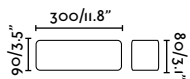

72272 ● Dark Grey 93,80€

Material	Body Aluminium Diff Opal Glass
Power	6W
Lumen Output	238lm
Light Source	SMD LED 3000K
Class	I
CRI	>80
Voltage (V/Hz)	220V-240V/50-60Hz