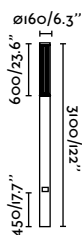

Lumen Output	CCT	Voltage (V/Hz)	Lens (°)	
751200	2641lm	2700K	100V-240V/50-60Hz	360°	1.539,30€
751200C	2641lm	2700K	220V-240V/50-60Hz	360°	1.650,10€
751200D	2641lm	2700K	220V-240V/50-60Hz	360°	1.581,90€
751201	2581lm	2700K	100V-240V/50-60Hz	360 WIDE°	1.539,30€
751201C	2581lm	2700K	220V-240V/50-60Hz	360 WIDE°	1.650,10€
751201D	2581lm	2700K	220V-240V/50-60Hz	360 WIDE°	1.581,90€
751202	2304lm	2700K	100V-240V/50-60Hz	180°	1.548,70€
751202C	2304lm	2700K	220V-240V/50-60Hz	180°	1.659,30€
751202D	2304lm	2700K	220V-240V/50-60Hz	180°	1.591,30€
751210	2349lm	3000K	100V-240V/50-60Hz	360°	1.539,30€
751210C	2723lm	3000K	220V-240V/50-60Hz	360°	1.650,10€
751210D	2723lm	3000K	220V-240V/50-60Hz	360°	1.581,90€
751211	3668lm	3000K	100V-240V/50-60Hz	360 WIDE°	1.539,30€
751211C	2661lm	3000K	220V-240V/50-60Hz	360 WIDE°	1.650,10€
751211D	2661lm	3000K	220V-240V/50-60Hz	360 WIDE°	1.581,90€
751212	2367lm	3000K	100V-240V/50-60Hz	180°	1.548,70€
751212C	2375lm	3000K	220V-240V/50-60Hz	180°	1.659,30€
751212D	2375lm	3000K	220V-240V/50-60Hz	180°	1.591,30€
751220	2805lm	4000K	100V-240V/50-60Hz	360°	1.539,30€
751220C	2805lm	4000K	220V-240V/50-60Hz	360°	1.650,10€
751220D	2805lm	4000K	220V-240V/50-60Hz	360°	1.581,90€
751221	2741lm	4000K	100V-240V/50-60Hz	360 WIDE°	1.539,30€
751221C	2741lm	4000K	220V-240V/50-60Hz	360 WIDE°	1.650,10€
751221D	2741lm	4000K	220V-240V/50-60Hz	360 WIDE°	1.581,90€
751222	2446lm	4000K	100V-240V/50-60Hz	180°	1.548,70€
751222C	2446lm	4000K	220V-240V/50-60Hz	180°	1.659,30€
751222D	2446lm	4000K	220V-240V/50-60Hz	180°	1.591,30€

360°

360° WIDE