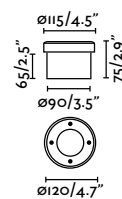

71498N ● Satin Stainless 102,40€

71499N ● Satin Stainless 118,90€

71495 ● Satin Stainless 72,00€

Material	Body Stainless Steel 316L + Aluminium Diff Opal Glass
Power	3W
Lumen Output	51lm
Light Source	SMD LED 3000K
Class	I
CRI	>80
Voltage (V/Hz)	220V-240V/50-60Hz
Cut out (mm)	ø90
Resistance (Kg)	1000

Material	Body Stainless Steel 316L + Aluminium Diff Opal Glass
Power	3W
Lumen Output	192lm
Light Source	SMD LED 3000K
Class	I
CRI	>80
Voltage (V/Hz)	220V-240V/50-60Hz
Cut out (mm)	80x80
Resistance (Kg)	1000

Material	Body Stainless Steel Diff Opal Glass
Light Source	1 GX53 max. 6W
Bulb incl.	Yes
Class	I
Cut out (mm)	ø90
Resistance (Kg)	2000