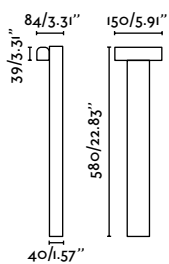

70295

● Black 214,30€

Material	Body Aluminium Diff Prism Glass
Power	8W
Lumen Output	813/870/896lm
Light Source	SMD LED
Dimmable K	2700 - 3000 - 4000K
Class	I
CRI	≥80
Voltage (V/Hz)	220V-240V/50-60Hz

*Choose its color temperature by pressing CCT changeable button during the installation.

Wall
332