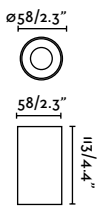

Puk 58

IP65 IK06 incl. SEA SIDE SUITABLE

Material	Body Aluminium
	Diff Transparent Glass
Power	4,5W
Light Source	COB LED
Class	I
CRI	>80
Voltage (V/Hz)	220V-240V/50-60Hz

Family	Finish	Color T°	Beam Angle
75304- Puk Ceiling ø58 4.5W	1 White	2 2700K	1 15°
		3 3000K	2 30°
	2 Black	2 2700K	3 50°
		3 3000K	

15° COB LED 4,5W CRI>80 354lm 2700K
COB LED 4,5W CRI>80 377lm 3000K

30° COB LED 4,5W CRI>80 406lm 2700K
COB LED 4,5W CRI>80 432lm 3000K

50° COB LED 4,5W CRI>80 417lm 2700K
COB LED 4,5W CRI>80 444lm 3000K