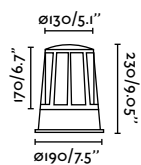

Sete

IP54

IK04

75521

● Dark Grey 220,30€

Material	Body Aluminium
	Diff Opal PC
Power	6W
Lumen Output	220lm
Light Source	SMD LED 3000K
Class	I
CRI	>80
Voltage (V/Hz)	100V-240V/50-60Hz

Surat

IP54

72310

● Dark Grey 98,20€

Material	Body Aluminium
	Diff Transparent Glass
Light Source	1 E27 max. 15W
Bulb incl.	No
Recom. Bulb	17463
Class	I

Mauren

IP44

SEA SIDE
SUITABLE

70993

● ○ Brass + Transparent 156,30€

Material	Body Brass
	Diff Transparent Glass
Light Source	1 E27 max. 15W
Bulb incl.	No
Recom. Bulb	17463
Class	I