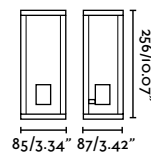

Nala

IP54

70773

● Dark Grey 131,30€

Material	Body Aluminium
	Diff Transparent Glass
Light Source	1 E27 max. 15W
Bulb incl.	No
Recom. Bulb	17463
Class	I

Tamashi

IP65

71303

● Dark Grey 88,50€

Material	Body Aluminium
	Diff Transparent Glass
Light Source	1 E27 max. 15W
Bulb incl.	No
Recom. Bulb	17428
Class	I