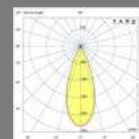

38° COB LED 6W CRI>80
508lm 2700K
COB LED 6W CRI>80
524lm 3000K