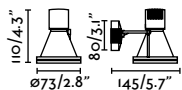

Project 73
Àlex & Manel Lluscà

- 71383 ● Grey 67,00€
- 71390 ● Dark Grey 67,10€

Material	Body Aluminium
	Diff Transparent Glass
Light Source	1 GU10 max. 5W
Bulb incl.	No
Recom. Bulb	17334
Class	I

Project 165
Àlex & Manel Lluscà

- 71389 ● Dark Grey 138,90€

Material	Body Aluminium
	Diff Transparent Glass
Light Source	1 E27 max. 15W
Bulb incl.	No
Recom. Bulb	17398
Class	I

Alfa
Àlex & Manel Lluscà

- 70025 ● Dark Grey 174,80€

Material	Body Aluminium
	Diff Transparent Glass
Power	13W
Lumen Output	845lm
Light Source	COB LED 3000K
Class	I
CRI	>80
Voltage (V/Hz)	100V-240V/50-60Hz
Beam angle	80°