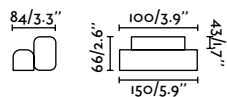

70294

● Black 148,80€

Material	Body Aluminium Diff Prism Glass
Power	8W
Lumen Output	813/870/896lm
Light Source	SMD LED
Dimmable K	2700 - 3000 - 4000K
Class	I
CRI	≥80
Voltage (V/Hz)	220V-240V/50-60Hz

Beacon
78