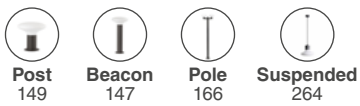

74432A-03 ● Dark Grey + Opal 111,60€

Material	Body Aluminium
	Diff Opal PMMA
Light Source	1 E27 max. 15W
Bulb incl.	No
Recom. Bulb	17437
Class	I