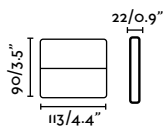

Aday 113

IP54 IK10 incl.

- 70644 Matt White 95,30€
- 70645 Dark Grey 95,30€

Material	Body Aluminium Diff Opal Glass
Power	2x3W
Lumen Output	2x279lm
Light Source	SMD LED 3000K
Class	I
CRI	>80
Voltage (V/Hz)	220V-240V/50-60Hz

Aday 175

IP54 IK10 incl.

- 70646 Matt White 125,90€
- 70647 Dark Grey 125,90€

Material	Body Aluminium Diff Opal Glass
Power	2x6,5W
Lumen Output	2x508lm
Light Source	SMD LED 3000K
Class	I
CRI	>80
Voltage (V/Hz)	220V-240V/50-60Hz