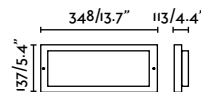

Pol

IP54 incl.

70829 ● Dark Grey 122,00€

Material	Body Aluminium Diff Opal PMMA
Power	8W
Lumen Output	550lm
Light Source	SMD LED 3000K
Class	I
CRI	>80
Voltage (V/Hz)	100V-240V/50-60Hz

Mol

IP44

70720 ● Dark Grey 62,90€

Material	Body Aluminium Diff Opal PC
Light Source	1 E27 max. 15W
Bulb incl.	No
Recom. Bulb	17463
Class	I