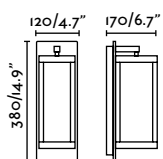

70850 ● Black 167,20€

Material	Body Aluminium
Power	7W
Lumen Output	265lm
Light Source	SMD LED 2700K
Class	I
CRI	>80
Voltage (V/Hz)	220V-240V/50-60Hz

Portable
46