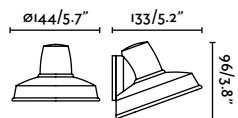

outdoor

Surface

Tond 71915

315

Bronx
Àlex & Manel Llusçà

IP44

- 71194 ● Brown 50,20€
- 71195 ● White 50,20€
- 71196 ● Dark Grey 50,20€

Material	Body Aluminium
	Diff Transparent Glass
Light Source	1 GU10 max. 8W
Bulb incl.	No
Recom. Bulb	17334
Class	I