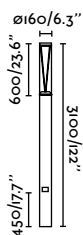

Lumen Output	CCT	Voltage (V/Hz)	Lens (°)	
750200	3738lm	2700K	100V-240V/50-60Hz	360°	1.451,20€
750200C	3738lm	2700K	220V-240V/50-60Hz	360°	1.561,80€
750200D	3738lm	2700K	220V-240V/50-60Hz	360°	1.493,70€
750201	3748lm	2700K	100V-240V/50-60Hz	360 WIDE°	1.451,10€
750201C	3748lm	2700K	220V-240V/50-60Hz	360 WIDE°	1.561,80€
750201D	3748lm	2700K	220V-240V/50-60Hz	360 WIDE°	1.493,70€
750202	3664lm	2700K	100V-240V/50-60Hz	180°	1.460,40€
750202C	3664lm	2700K	220V-240V/50-60Hz	180°	1.571,20€
750202D	3664lm	2700K	220V-240V/50-60Hz	180°	1.503,10€
750210	3500lm	3000K	100V-240V/50-60Hz	360°	1.451,10€
750210C	3854lm	3000K	220V-240V/50-60Hz	360°	1.561,80€
750210D	3854lm	3000K	220V-240V/50-60Hz	360°	1.493,70€
750211	4022lm	3000K	100V-240V/50-60Hz	360 WIDE°	1.451,10€
750211C	3864lm	3000K	220V-240V/50-60Hz	360 WIDE°	1.561,80€
750211D	3864lm	3000K	220V-240V/50-60Hz	360 WIDE°	1.493,70€
750212	3579lm	3000K	100V-240V/50-60Hz	180°	1.460,40€
750212C	3777lm	3000K	220V-240V/50-60Hz	180°	1.571,20€
750212D	3777lm	3000K	220V-240V/50-60Hz	180°	1.503,10€
750220	3970lm	4000K	100V-240V/50-60Hz	360°	1.451,10€
750220C	3970lm	4000K	220V-240V/50-60Hz	360°	1.561,80€
750220D	3970lm	4000K	220V-240V/50-60Hz	360°	1.493,70€
750221	3980lm	4000K	100V-240V/50-60Hz	360 WIDE°	1.451,10€
750221C	3980lm	4000K	220V-240V/50-60Hz	360 WIDE°	1.561,80€
750221D	3980lm	4000K	220V-240V/50-60Hz	360 WIDE°	1.493,70€
750222	3890lm	4000K	100V-240V/50-60Hz	180°	1.460,40€
750222C	3890lm	4000K	220V-240V/50-60Hz	180°	1.571,20€
750222D	3890lm	4000K	220V-240V/50-60Hz	180°	1.503,10€

180°

360°

360° WIDE