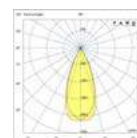

40° COB LED 4W CRI>80 340lm 2700K
COB LED 4W CRI>80 350lm 3000K