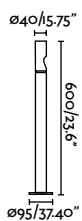

180° accessory