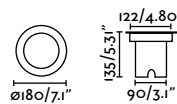

Geiser 130

IP67 IK08 incl. SEA SIDE SUITABLE 20° incl.

70302 10° 400lm ●● Satin Stainless + Matt Black **180,80€**
70303 38° 400lm ●● Satin Stainless + Matt Black **180,80€**

Material	Body Stainless Steel 316L + Aluminium Diff Transparent Glass
Power	6,5W
Light Source	COB LED 3000K
Class	I
CRI	>80
Voltage (V/Hz)	220V-240V/50-60Hz
Cut out (mm)	ø90
Resistance (Kg)	2000

Geiser 180

IP67 IK08 incl. SEA SIDE SUITABLE 25° 25° incl.

70308 10° 1000lm ● Satin Stainless **264,20€**
70309 38° 1000lm ● Satin Stainless **264,20€**

Material	Body Stainless Steel 316L + Aluminium Diff Transparent Glass
Power	12,5W
Light Source	COB LED 3000K
Class	I
CRI	>80
Voltage (V/Hz)	100V-240V/50-60Hz
Cut out (mm)	ø165
Resistance (Kg)	2000