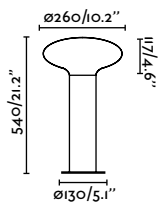

Blubs 540
Estudi Ribaudí

IP44

74434B-03 ● Dark Grey + Opal 138,50€

Material	Body Aluminium
	Diff Opal PMMA
Light Source	1 E27 max. 15W
Bulb incl.	No
Recom. Bulb	17437
Class	I

Moon 610
Faro Lab

IP44

74434B-01 ● Dark Grey + Opal 130,70€

Material	Body Aluminium
	Diff Opal PMMA
Light Source	1 E27 max. 15W
Bulb incl.	No
Recom. Bulb	17437
Class	I