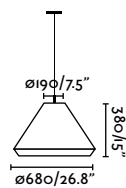

- 71579C-09 Dark Grey + Beige **650,70€**
- 71579C-11 Dark Grey + Green **650,70€**
- 71579C-13 Dark Grey + Ochre **650,70€**

- 71579C-07 Dark Grey + Brown **554,40€**

- 71579C-05 Dark Grey + Cream **413,40€**
- 71579C-06 Dark Grey + Brown **413,50€**

Material	Body Aluminium
	Diff Opal PEMD
	Shade PP
Light Source	1 E27 max. 15W
Bulb incl.	No
Recom. Bulb	17463
Class	II
Cable	1.2 MT

Material	Body Aluminium
	Diff Opal PEMD
	Shade Synthetic Wicker
Light Source	1 E27 max. 15W
Bulb incl.	No
Recom. Bulb	17463
Class	II
Cable	1.2 MT

Material	Body Aluminium
	Diff Opal PEMD
	Shade Textilene
Light Source	1 E27 max. 15W
Bulb incl.	No
Recom. Bulb	17463
Class	II
Cable	1.2 MT