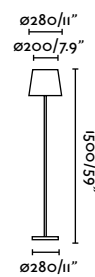

Toc 380

- 70775 Matt White 153,60€
- 70776 Matt Black 153,60€
- 70777 Grey 153,60€

Material	Body Aluminium
	Diff Opal PC
Power	2W
Lumen Output	180lm
Light Source	SMD LED 3000K
Class	III
Voltage (V/Hz)	5VDC
Battery incl.	Yes
	5 Charge Max. 9h Worktime

Toc 1500

- 70786 Matt White 364,60€

Material	Body Aluminium
	Diff Opal PC
Power	5W
Lumen Output	468lm
Light Source	SMD LED 3000K
Class	III
Voltage (V/Hz)	5VDC
Battery incl.	Yes
	9 Charge Max. 9h Worktime

Wall
378