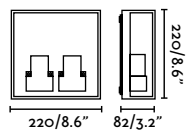

Pomo

IP65 IK06

71306 ● Dark Grey 103,10€

Material	Body Aluminium
	Diff Transparent Glass
Light Source	2 E27 max. 15W
Bulb incl.	No
Recom. Bulb	17426
Class	I

Pivot

IP65 IK06 incl.

71305 ● Dark Grey 119,90€

Material	Body Aluminium
	Diff Opal Glass
Power	10W
Lumen Output	500lm
Light Source	SMD LED 3000K
Class	I
CRI	>80
Voltage (V/Hz)	100V-240V/50-60Hz