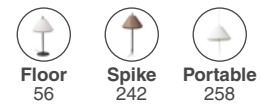

- 71579C-09 Dark Grey + Beige **650,70€**
- 71579C-11 Dark Grey + Green **650,70€**
- 71579C-13 Dark Grey + Ochre **650,70€**

- 71579C-07 Dark Grey + Brown **554,40€**

- 71579C-05 Dark Grey + Cream **413,40€**
- 71579C-06 Dark Grey + Brown **413,50€**

Material	Body Aluminium
	Diff Opal PEMD
	Shade PP
Light Source	1 E27 max. 15W
Bulb incl.	No
Recom. Bulb	17463
Class	II
Cable	1.2 MT

Material	Body Aluminium
	Diff Opal PEMD
	Shade Synthetic Wicker
Light Source	1 E27 max. 15W
Bulb incl.	No
Recom. Bulb	17463
Class	II
Cable	1.2 MT

Material	Body Aluminium
	Diff Opal PEMD
	Shade Textilene
Light Source	1 E27 max. 15W
Bulb incl.	No
Recom. Bulb	17463
Class	II
Cable	1.2 MT