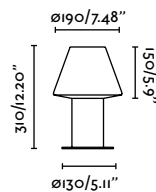

Muffin 259
Àlex & Manel Lluscà

IP44

74433S-04 ● Dark Grey + Opal 104,20€

Material	Body Aluminium
	Diff Opal PMMA
Light Source	1 E27 max. 15W
Bulb incl.	No
Recom. Bulb	17437
Class	I

Mistu 310
Faro Lab

IP44

74433S-02 ● Dark Grey + Opal 90,90€

Material	Body Aluminium
	Diff Opal PMMA
Light Source	1 E27 max. 15W
Bulb incl.	No
Recom. Bulb	17437
Class	I