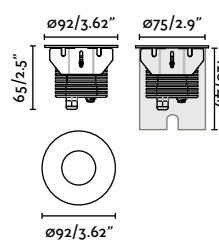

70726 3000K 110lm ● Satin Stainless **82,40€**

70730 3000K 110lm ● Anodized Black **82,30€**

70733 2700K 77lm ● Satin Aluminium **82,30€**

70735 2700K 77lm ● Anodized Black **82,30€**

Material	Body Stainless Steel 316L + Aluminium Diff Transparent Glass
Power	2W
Light Source	SMD LED
Class	III
CRI	>90
Voltage (V/Hz)	2,85V
Beam angle	15°
Cut out (mm)	ø32
Recom. Driver	98310206E
Resistance (Kg)	1000

*Drivers info pag. 464

70728 3000K 272lm ● Satin Stainless **142,50€**

70731 3000K 420lm ● Anodized Black **142,50€**

70734 2700K 191lm ● Satin Aluminium **142,50€**

70736 2700K 191lm ● Anodized Black **142,50€**

Material	Body Stainless Steel 316L + Aluminium Diff Transparent Glass
Power	7W
Light Source	COB LED
Class	III
CRI	>90
Voltage (V/Hz)	20V
Beam angle	36°
Cut out (mm)	ø60
Recom. Driver	98310620
Resistance (Kg)	1000

*Drivers info pag. 464

70729 ● Satin Stainless **173,30€**

70732 ● Anodized Black **173,30€**

Material	Body Stainless Steel 316L + Aluminium Diff Transparent Glass
Power	13W
Lumen Output	640lm
Light Source	COB LED 3000K
Class	III
CRI	>90
Voltage (V/Hz)	36V
Beam angle	36°
Cut out (mm)	ø68
Recom. Driver	98310620
Resistance (Kg)	1000

*Drivers info pag. 464