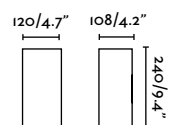

Lace

IP54 IK06 incl.

70811 ● Dark Grey 123,70€

Material	Body Aluminium
	Diff Transparent Glass
Power	2x3W
Lumen Output	2x158lm
Light Source	COB LED 4000K
Class	I
CRI	>80
Voltage (V/Hz)	100V-240V/50-60Hz
Beam angle	110°

Bruc

IP54 IK10 incl.

70828 ● Dark Grey 171,30€

Material	Body Aluminium
	Diff Opal Glass
Power	13W
Lumen Output	830lm
Light Source	SMD LED 3000K
Class	I
CRI	>80
Voltage (V/Hz)	100V-240V/50-60Hz

Ling

IP54 IK06 incl.

70812 ● Dark Grey 123,70€

70813 ● Matt White 123,70€

Material	Body Aluminium
	Diff Transparent Glass
Power	2x3W
Lumen Output	2x198lm
Light Source	COB LED 4000K
Class	I
CRI	>80
Voltage (V/Hz)	100V-240V/50-60Hz
Beam angle	110°