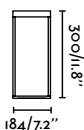

Kasp Wall Accessory

71914

● Black 29,50€

Material	Body Aluminium

USB Charger