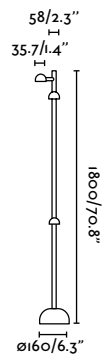

Brot 1800 Portable
Yembarastudio

IP65/44  incl.

reddot winner 2021

71257 ● Black 522,60€

Material	Body Aluminium Diff Opal Glass
Power	3x6W
Lumen Output	3x290lm
Light Source	SMD LED 2700K
Class	I
CRI	>80
Voltage (V/Hz)	100V-240V/50-60Hz
Cable	1.8 MT