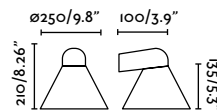

Bronx
Àlex & Manel Llusçà

IP44

- 71194 ● Brown 50,20€
- 71195 ● White 50,20€
- 71196 ● Dark Grey 50,20€

Material	Body Aluminium
	Diff Transparent Glass
Light Source	1 GU10 max. 8W
Bulb incl.	No
Recom. Bulb	17334
Class	I

Pals
Faro Lab

IP65 IK06

- 70290 ● Matt White 141,60€
- 70291 ● Dark Grey 141,60€

Material	Body Aluminium
	Diff Opal Glass
Light Source	1 E27 max. 15W
Bulb incl.	No
Recom. Bulb	17463
Class	I