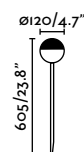

Leaf
Estudi Ribaudí

IP44 IK10 SEA SIDE SUITABLE

70233 Grey 94,00€

Material	Body Recycled ABS
	Diff Opal PC
Light Source	1 GU10 max. 8W
Bulb incl.	No
Recom. Bulb	17324
Class	II
Cable	0.5 MT

Piccola
Faro Lab

IP65 IK08 incl.

70245 Matt Black 176,40€
70246 Matt White 176,40€

Material	Body Aluminium
	Diff Opal PMMA
Power	6W
Lumen Output	360lm
Light Source	SMD LED 2700K
Class	I
CRI	>80
Voltage (V/Hz)	100V-240V/50-60Hz
Cable	1.5 MT