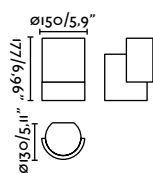

Sete 75521

Noboru

IP65 IK08 incl.

70576 ● Dark Grey 199,80€

Material	Body Aluminium Diff Transparent Glass
Power	16W
Lumen Output	690lm
Light Source	COB LED 3000K
Class	I
CRI	>80
Voltage (V/Hz)	100V-240V/50Hz
Beam angle	36°