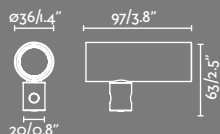

CLAP
Faro Lab

CLAP Projector

IP65 no incl. 355° 360°

Material	Body Aluminium
Power	6W
Light Source	COB LED
Class	III
CRI	>80
Voltage (V/Hz)	24VDC
Cable	2 MT

Family	Finish	Color T°	Beam Angle
75702- Clap Projector	2 Black	2 2700K	1 15°
	3 White	3 3000K	2 24°
			3 38°