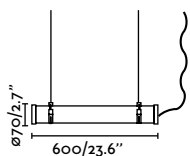

Canopy accessory

75755 Matt Black 26,20€

Material Body Aluminium

Wall
304

Scuba 1200

IP66 IK10 incl.

75754 Chrome 287,00€

Material	Body Stainless Steel 316L
	Diff Opal PC
Power	36W
Lumen Output	5760lm
Light Source	SMD LED 3000K
Class	I
CRI	>80
Voltage (V/Hz)	100V-240V/50-60Hz
Beam angle	120°
Cable	3 MT