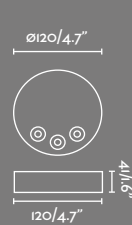

- 75713-1 ● White 67,90€
- 75713-2 ● Black 67,90€