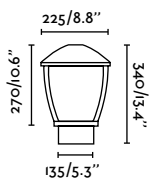

Wilma 270

IP44

Material	Body Aluminium Diff Opal PC
Light Source	1 E27 max. 15W
Bulb incl.	No
Recom. Bulb	17463
Class	I

Wilma 340

IP44

Material	Body Aluminium Diff Opal PC
Light Source	1 E27 max. 15W
Bulb incl.	No
Recom. Bulb	17463
Class	I

Wilma 820

IP44

75003 ● Dark Grey 274,10€

Material	Body Aluminium Diff Opal PC
Light Source	1 E27 max. 15W
Bulb incl.	No
Recom. Bulb	17463
Class	I

Wall
380