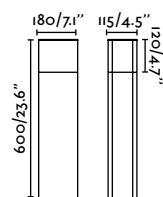

Datna 300
Àlex & Manel Llusçà

IP44

74441 ● Dark Grey + Opal 128,60€

Material	Body Aluminium
	Diff Opal PC
Light Source	1 E27 max. 15W
Bulb incl.	No
Recom. Bulb	17463
Class	I

Datna 600
Àlex & Manel Llusçà

IP44 IK05

74442 ● Dark Grey + Opal 175,40€

Material	Body Aluminium
	Diff Opal PC
Light Source	1 E27 max. 15W
Bulb incl.	No
Recom. Bulb	17463
Class	I