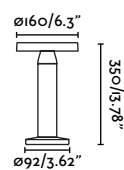

Task

IP54 IK08 DIM

16lm

103lm

263lm

70914 ● Matt White 158,00€

Material	Body Aluminium
	Diff Opal PC
Power	2W
Lumen Output	190lm
Light Source	SMD LED 3000K
Class	III
CRI	≥80
Voltage (V/Hz)	5VDC
Battery incl.	Yes
	5 Charge Max. 6h Worktime

Cairo

IP44 DIM

NEW

74500 ● Black 50,30€

74501 ● Sand 50,30€

Material	Body PC
	Diff Transparent PC
Power	2W
Lumen Output	120lm
Light Source	SMD LED 2700K
Class	III
CRI	≥80
Voltage (V/Hz)	5VDC
Battery incl.	Yes
	4 Charge Max. 7h Worktime

Solar lamp