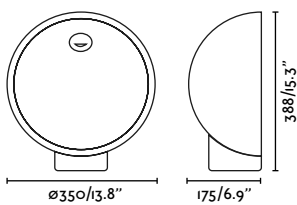

Gaia
Yembarastudio

IP55 IK06 incl. SEA SIDE SUITABLE IP68 CONNECTOR

- 75563 ● Concrete 306,50€
- 75564 ● Beige 306,50€

Material	Body Concrete
Power	6W
Lumen Output	214lm
Light Source	SMD LED 2700K
Class	II
CRI	>80
Voltage (V/Hz)	220V-240V/50-60Hz