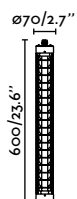

75757 ● Black 272,90€

Material	Body Aluminium
	Diff Transparent PC
Power	36W
Lumen Output	1510lm
Light Source	SMD LED 2700K
Class	I
CRI	>90
Voltage (V/Hz)	220V-240V/50-60Hz
Beam angle	60°
Cable	1.5 MT

Suspended
272

Ceiling
286