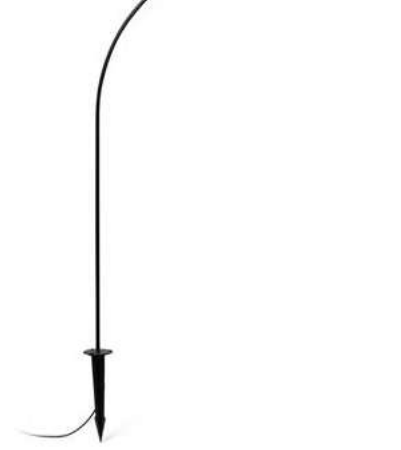

Cuca 1193
Faro Lab

IP65 IK06

NEW

75566
Driver incl. ● Black **263,70€**

Class II
Voltage (V/Hz) 220V-240V/50-60Hz

75562
Driver not incl.* ● Black **219,00€**

Class III
Voltage (V/Hz) 24VDC

*Drivers info pag. 464

Material	Body Stainless Steel
	Diff Opal Glass
Power	3W
Lumen Output	154lm
Light Source	COB LED 2700K
CRI	>90
Cable	0.5 MT