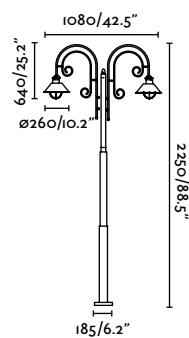

Nautica 3L

IP33

71118 ● Rust Brown 848,70€

Material	Body Steel
	Diff Transparent Glass
Light Source	3 E27 max. 15W
Bulb incl.	No
Recom. Bulb	17463
Class	I

Suspended
266

Wall
388

outdoor

Floor