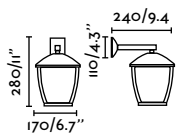

75000

● Dark Grey + Opal 175,10€

Material	Body Aluminium
	Diff Opal PC
Light Source	1 E27 max. 15W
Bulb incl.	No
Recom. Bulb	17463
Class	I

Post
142

Beacon
142