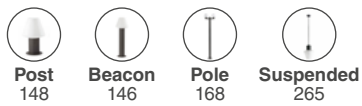

74432A-02 ● Dark Grey + Opal 89,60€

Material	Body Aluminium
	Diff Opal PMMA
Light Source	1 E27 max. 15W
Bulb incl.	No
Recom. Bulb	17437
Class	I