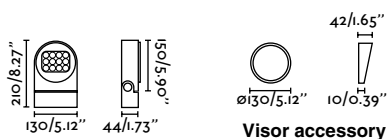

Muur 210 Visor Accessory

71770V ● Dark Grey 26,30€

Material	Body Aluminium

Visor accessory