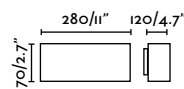

70899 ● Dark Grey 80,50€

Material	Body Aluminium
	Diff Opal Glass
Light Source	1 E27 max. 15W
Bulb incl.	No
Recom. Bulb	17437
Class	I