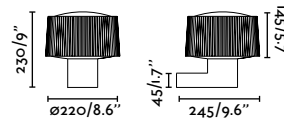

74432A-04 ● Dark Grey + Opal 102,90€

Material	Body Aluminium
	Diff Opal PMMA
Light Source	1 E27 max. 15W
Bulb incl.	No
Recom. Bulb	17437
Class	I