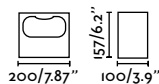

Glint 157 Post Lamp

Faro Lab

IP55 IK06 incl.
SEA SIDE SUITABLE IP68 CONNECTOR

NEW

75636 2700K 68lm ● Concrete 189,00€
75639 3000K 97lm ● Concrete 189,00€

Material	Body Concrete
Power	6,5W
Light Source	SMD LED
Class	II
CRI	≥80
Voltage (V/Hz)	100V-277V/50-60Hz

Glint 400 Beacon

Faro Lab

IP55 IK06 incl.
SEA SIDE SUITABLE IP68 CONNECTOR

NEW

75637 2700K 68lm ● Concrete 292,90€
75640 3000K 97lm ● Concrete 292,90€

Material	Body Concrete
Power	6,5W
Light Source	SMD LED
Class	II
CRI	≥80
Voltage (V/Hz)	100V-277V/50-60Hz

Glint 700 Beacon

Faro Lab

IP55 IK06 incl.
SEA SIDE SUITABLE IP68 CONNECTOR

NEW

75638 2700K 68lm ● Concrete 367,00€
75641 3000K 97lm ● Concrete 367,00€

Material	Body Concrete
Power	6,5W
Light Source	SMD LED
Class	II
CRI	≥80
Voltage (V/Hz)	100V-277V/50-60Hz