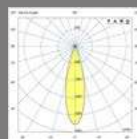

24° COB LED 6W CRI>80
553lm 2700K
COB LED 6W CRI>80
570lm 3000K