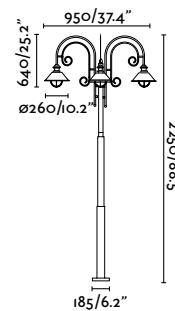

Material	Body Steel
	Diff Transparent Glass
Light Source	3 E27 max. 15W
Bulb incl.	No
Recom. Bulb	17463
Class	I

Suspended
266

Wall
388