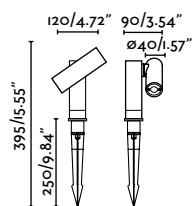

Beacon
82

Beacon
96

Seth 280

IP44 IK06 incl.

70227 ● Matt Black 89,60€

Material	Body Aluminium
	Diff Transparent PMMA
Power	6W
Lumen Output	375lm
Light Source	SMD LED 2700K
Class	II
CRI	>80
Voltage (V/Hz)	100V-240V/50-60Hz
Beam angle	40°
Cable	2 MT