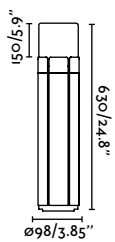

Tram 630
Estudi Ribaudí

IP65

75531 ● Dark Grey 149,80€

Material	Body Aluminium
	Diff Opal PMMA
Light Source	1 E27 max. 15W
Bulb incl.	No
Recom. Bulb	17463
Class	I

Onze

IP54 IK05

70761 ● Dark Grey 155,60€

Material	Body Aluminium
	Diff Opal PC
Light Source	1 E27 max. 15W
Bulb incl.	No
Recom. Bulb	17437
Class	I