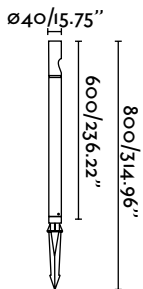

Material	Body Aluminium + PC Diff Opal Glass
Power	6W
Lumen Output	395lm
Light Source	COB LED 3000K
Class	I
Voltage (V/Hz)	220V-240V/50-60Hz
Beam angle	30°
Cable	2 MT

Beacon
82