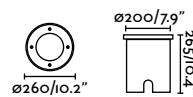

70310

● Satin Stainless 128,20€

70306 10° 1997lm

●● Satin Stainless + Matt Black 472,80€

70307 38° 1800lm

●● Satin Stainless + Matt Black 472,80€

Material	Body Stainless Steel 316L + Aluminium
	Diff Transparent Glass
Light Source	1 GU10 max. 8W
Bulb incl.	No
Recom. Bulb	17334
Class	I
Cut out (mm)	ø120
Resistance (Kg)	2000

Material	Body Stainless Steel 316L + Aluminium
	Diff Transparent Glass
Power	29W
Light Source	COB LED 3000K
Class	I
CRI	>80
Voltage (V/Hz)	100V-240V/50-60Hz
Cut out (mm)	ø200
Resistance (Kg)	2000