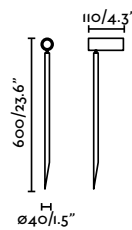

Seth 280

IP44 IK06 incl.

70227 ● Matt Black 89,60€

Material	Body Aluminium
	Diff Transparent PMMA
Power	6W
Lumen Output	375lm
Light Source	SMD LED 2700K
Class	II
CRI	>80
Voltage (V/Hz)	100V-240V/50-60Hz
Beam angle	40°
Cable	2 MT

Seth 600

IP44 IK06 incl.

70226 ● Matt Black 99,60€

Material	Body Aluminium
	Diff Transparent PMMA
Power	6W
Lumen Output	375lm
Light Source	SMD LED 2700K
Class	II
CRI	>80
Voltage (V/Hz)	100V-240V/50-60Hz
Beam angle	40°
Cable	2 MT