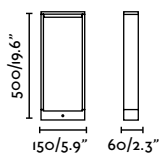

Alp 500

IP54 incl.

74451 ● Dark Grey 179,50€

Material	Body Aluminium Diff Opal PC
Power	7W
Lumen Output	502lm
Light Source	SMD LED 3000K
Class	I
CRI	>80
Voltage (V/Hz)	100V-240V/50-60Hz
Beam angle	180°

Alp 800

IP54 incl.

74452 ● Dark Grey 213,00€

Material	Body Aluminium Diff Opal PC
Power	7W
Lumen Output	520lm
Light Source	SMD LED 3000K
Class	I
CRI	>80
Voltage (V/Hz)	100V-240V/50-60Hz
Beam angle	180°