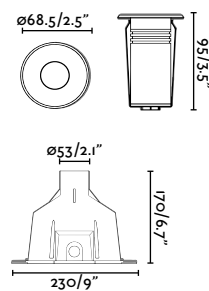

70443 ● Satin Stainless 190,40€

70444 ● Satin Stainless 273,60€

70455 ● Satin Stainless 399,00€

Material	Body Stainless Steel 316L Diff Transparent Glass
Power	3W
Lumen Output	196lm
Light Source	SMD LED 4000K
Class	III
CRI	>80
Voltage (V/Hz)	24VDC
Beam angle	30°
Cut out (mm)	ø234
Recom. Driver	98324026

*Drivers info pag. 464

Material	Body Stainless Steel 316L Diff Transparent Glass
Power	5W
Lumen Output	348lm
Light Source	SMD LED 4000K
Class	III
CRI	>80
Voltage (V/Hz)	24VDC
Beam angle	30°
Cut out (mm)	ø230
Recom. Driver	98324026

*Drivers info pag. 464

Material	Body Stainless Steel 316L + ABS Diff Transparent Glass
Power	18W
Lumen Output	600lm
Light Source	SMD LED 4000K
Class	III
CRI	85
Voltage (V/Hz)	24VDC
Beam angle	25°
Cut out (mm)	ø156
Recom. Driver	98324020U

*Drivers info pag. 464