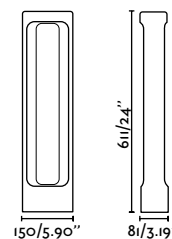

Totem 285
Roger Vancells

IP55 IK06 incl. SEA SIDE SUITABLE IP68 CONNECTOR

reddot winner 2023

- 75550 2700K 254lm ● Concrete **290,20€**
- 75551 3000K 370lm ● Concrete **290,20€**

Material	Body Concrete
Power	6,5W
Light Source	SMD LED
Class	II
CRI	≥80
Voltage (V/Hz)	220V-240V/50-60Hz

Totem 611
Roger Vancells

IP55 IK06 incl. SEA SIDE SUITABLE IP68 CONNECTOR

reddot winner 2023

- 75552 2700K 307lm ● Concrete **377,00€**
- 75553 3000K 370lm ● Concrete **376,40€**

Material	Body Concrete
Power	6,5W
Light Source	SMD LED
Class	II
CRI	≥80
Voltage (V/Hz)	220V-240V/50-60Hz