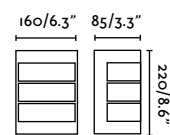

72281

● Satin Stainless 49,00€

Material	Body Stainless Steel 304
	Diff Opal PC
Light Source	1 E27 max. 15W
Bulb incl.	No
Recom. Bulb	17463
Class	II