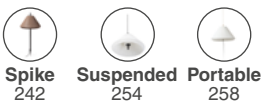

Saigon 1950 T70
Nahtrang

IP65/44

- 71569-05 Dark Grey + Cream **559,20€**
- 71569-06 Dark Grey + Brown **559,30€**

Material	Body Aluminium
	Diff Opal PEMD
	Shade Textilene
Light Source	1 E27 max. 15W
Bulb incl.	No
Recom. Bulb	17463
Class	II
Cable	2 MT

Saigon 1200 T70
Nahtrang

IP65/44

- 71575-05 Dark Grey + Cream **546,90€**
- 71575-06 Dark Grey + Brown **547,00€**

Material	Body Aluminium
	Diff Opal PEMD
	Shade Textilene
Light Source	1 E27 max. 15W
Bulb incl.	No
Recom. Bulb	17463
Class	II
Cable	2 MT