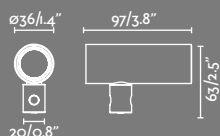

CLAP Projector

IP65 no incl. 355° 360°

Material	Body Aluminium
Power	6W
Light Source	COB LED
Class	III
CRI	>80
Voltage (V/Hz)	24VDC
Cable	2 MT