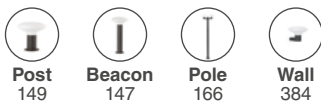

Blubs
Estudi Ribaudí

IP44

74427C-03 ● Dark Grey + Opal 110,90€

Material	Body Aluminium
	Diff Opal PMMA
Light Source	1 E27 max. 15W
Bulb incl.	No
Recom. Bulb	17437
Class	I

Muffin
Àlex & Manel Llusçà

IP44

74427C-04 ● Dark Grey + Opal 102,20€

Material	Body Aluminium
	Diff Opal PMMA
Light Source	1 E27 max. 15W
Bulb incl.	No
Recom. Bulb	17437
Class	I