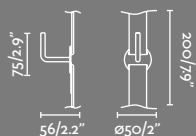

Example: 75702-223 + 75703-2 + 75714-2
Clap projector black 2700K 38° + tree fixing + visor

Tree fixing *use with 1 projector max.

75703-2 ● Black 41,80€

Muur 210

IP65 IK06 incl. SEA SIDE SUITABLE 30° 10

71770 ● Dark Grey 290,90€