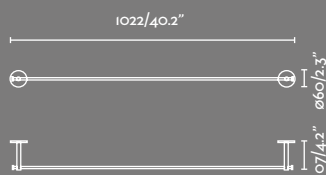

- 75712-1 ● White 82,10€
- 75712-2 ● Black 82,10€