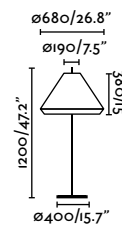

Portable
258

Spike
242

Suspended
254

Portable
258

Saigon 1950 T70
Nahtrang

IP65/44

- 71569-05 Dark Grey + Cream **559,20€**
- 71569-06 Dark Grey + Brown **559,30€**

Material	Body Aluminium
	Diff Opal PEMD
	Shade Textilene
Light Source	1 E27 max. 15W
Bulb incl.	No
Recom. Bulb	17463
Class	II
Cable	2 MT