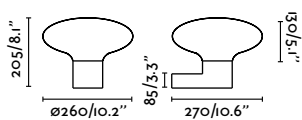

74432A-03 ● Dark Grey + Opal 111,60€

Material	Body Aluminium
	Diff Opal PMMA
Light Source	1 E27 max. 15W
Bulb incl.	No
Recom. Bulb	17437
Class	I