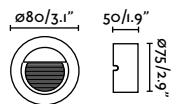

70403 ● Dark Grey 39,30€

Material	Body Aluminium
	Diff Transparent PC
Power	1W
Lumen Output	18lm
Light Source	SMD LED 4000K
Class	II
CRI	>80
Voltage (V/Hz)	220V-240V/50-60Hz
Beam angle	45°
Cut out (mm)	ø76