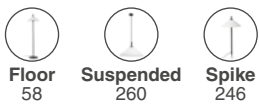

71584-01 ● Dark Grey + White 287,10€

71584-04 ● Dark Grey + White 241,90€

71584-03 ● Dark Grey + White 228,40€

Material	Body Aluminium
	Shade PEMD
Light Source	1 E27 max. 15W
Bulb incl.	No
Recom. Bulb	17463
Class	II
Cable	3 MT

*Rope not included

Material	Body Aluminium
	Shade PEMD
Light Source	1 E27 max. 15W
Bulb incl.	No
Recom. Bulb	17463
Class	II
Cable	3 MT

*Rope not included

Material	Body Aluminium
	Shade PEMD
Light Source	1 E27 max. 15W
Bulb incl.	No
Recom. Bulb	17463
Class	II
Cable	3 MT

*Rope not included