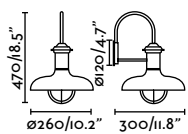

Estoril

IP33 IK06

71140 ● Rust Brown 102,30€

Material	Body Steel
	Diff Transparent Glass
Light Source	1 E27 max. 15W
Bulb incl.	No
Recom. Bulb	17462
Class	I

Wally

IP44

74261 ● Rust Brown 88,50€

Material	Body Steel
	Diff Transparent Glass
Light Source	1 E27 max. 15W
Bulb incl.	No
Recom. Bulb	17463
Class	I