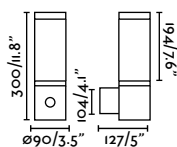

Orwell Camera

IP54 incl. DIM DIM

75701 ● Dark Grey + Opal 358,60€

Material	Body Aluminium Diff Opal PC
Power	13W
Lumen Output	480lm
Light Source	SMD LED
Dimmable W	4/95-13/480
Dimmable K	3000 - 6500K
Class	I
CRI	>80
Voltage (V/Hz)	220V-240V/50-60Hz

Kila

IP65

71743 ● Dark Grey + Transparent 143,00€

71744 ● Dark Grey + Smoked 160,90€

71745 ● Dark Grey + Amber 160,90€

Material	Body Aluminium Diff Transparent Glass
Light Source	1 E27 max. 15W
Bulb incl.	No
Recom. Bulb	17463
Class	I