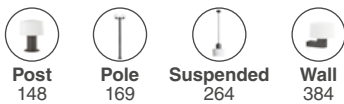

Post 148
Pole 169
Suspended 264
Wall 384