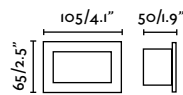

70134 ● Satin Nickel **39,90€**

Material	Body Stainless Steel 304
	Diff Opal PC
Power	1W
Lumen Output	114lm
Light Source	SMD LED 3000K
Class	II
CRI	>80
Voltage (V/Hz)	220V-240V/50-60Hz
Cut out (mm)	105x66