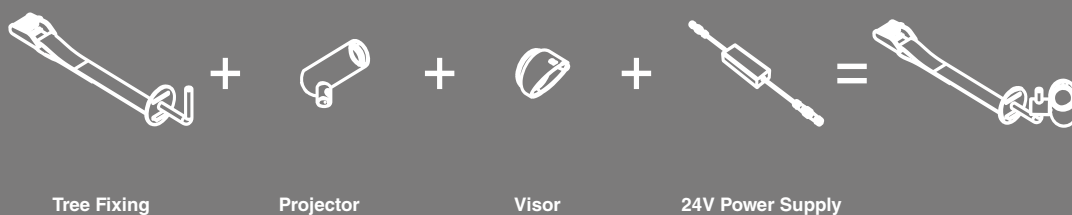

75714-2 ● Black 5,40€

Optional drivers *Remote drivers

24VDC	6W	220/240V	1-30 units	on/off	IP20	98324099	32,20€
			1-30 units	on/off	IP67	98324100	70,60€

CLAP

Tree fixing accessory

Example: 75702-223 + 75703-2
Clap projector black 2700K 38° + tree fixing