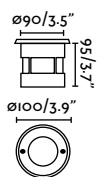

71498N ● Satin Stainless 102,40€

71499N ● Satin Stainless 118,90€

71495 ● Satin Stainless 72,00€

Material	Body Stainless Steel 316L + Aluminium Diff Opal Glass
Power	3W
Lumen Output	51lm
Light Source	SMD LED 3000K
Class	I
CRI	>80
Voltage (V/Hz)	220V-240V/50-60Hz
Cut out (mm)	ø90
Resistance (Kg)	1000

Material	Body Stainless Steel 316L + Aluminium Diff Opal Glass
Power	3W
Lumen Output	192lm
Light Source	SMD LED 3000K
Class	I
CRI	>80
Voltage (V/Hz)	220V-240V/50-60Hz
Cut out (mm)	80x80
Resistance (Kg)	1000

Material	Body Stainless Steel Diff Opal Glass
Light Source	1 GX53 max. 6W
Bulb incl.	Yes
Class	I
Cut out (mm)	ø90
Resistance (Kg)	2000