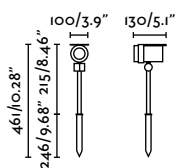

Foc 210 Spike

IP65 incl.

70158 ● Dark Grey 165,80€

Material	Body Aluminium
	Diff Transparent Glass
Power	16W
Lumen Output	800lm
Light Source	COB LED 3000K
Class	I
CRI	>80
Voltage (V/Hz)	220V-240V/50Hz
Beam angle	36°
Cable	0.5 MT

Foc 520 Spike

IP65 incl.

70159 ● Dark Grey 177,00€

Material	Body Aluminium
	Diff Transparent Glass
Power	16W
Lumen Output	800lm
Light Source	COB LED 3000K
Class	I
CRI	>80
Voltage (V/Hz)	220V-240V/50Hz
Beam angle	36°
Cable	0.5 MT

Wall
206