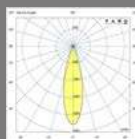

24° COB LED 6W CRI>80
553lm 2700K
COB LED 6W CRI>80
570lm 3000K