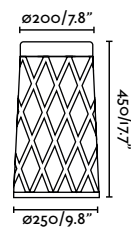

Shadow 250
Àlex & Manel Llusçà

IP65 IK08 incl.

72311 ● Dark Grey 299,10€

Material	Body Aluminium Diff Opal Glass
Power	11W
Lumen Output	301lm
Light Source	SMD LED 3000K
Class	I
CRI	>80
Voltage (V/Hz)	220V-240V/50-60Hz

Shadow 450
Àlex & Manel Llusçà

IP65 IK08 incl.

72312 ● Dark Grey 347,80€

Material	Body Aluminium Diff Opal Glass
Power	11W
Lumen Output	516lm
Light Source	SMD LED 3000K
Class	I
CRI	>80
Voltage (V/Hz)	220V-240V/50-60Hz