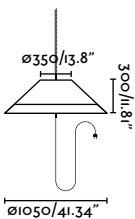

- 71584-10 Dark Grey + Beige **752,50€**
- 71584-12 Dark Grey + Green **752,50€**
- 71584-14 Dark Grey + Ochre **752,50€**

Material	Body Aluminium
	Diff Opal PEMD
	Shade PP
Light Source	1 E27 max. 15W
Bulb incl.	No
Recom. Bulb	17463
Class	II
Cable	3 MT

*Rope not included

Floor
52