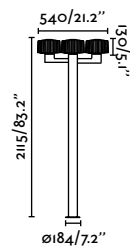

Muffin 2L
Àlex & Manel Llusçà

IP44

74435F2-04 ● Dark Grey + Opal 525,30€

Material	Body Aluminium
	Diff Opal PMMA
Light Source	2 E27 max. 15W
Bulb incl.	No
Recom. Bulb	17437
Class	I

Muffin 3L
Àlex & Manel Llusçà

IP44

74436F3-04 ● Dark Grey + Opal 606,00€

Material	Body Aluminium
	Diff Opal PMMA
Light Source	3 E27 max. 15W
Bulb incl.	No
Recom. Bulb	17437
Class	I

Post
148

Beacon
146

Suspended
264

Wall
384