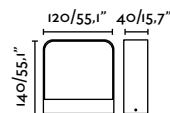

71273 ● Dark Grey 91,20€

Material	Body Aluminium Diff Transparent Glass
Power	6W
Lumen Output	428lm
Light Source	COB LED 3000K
Class	I
CRI	>80
Voltage (V/Hz)	220V-240V/50-60Hz

Beacon
102