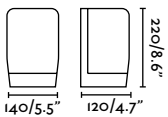

Pol

IP54 incl.

70829 ● Dark Grey 122,00€

Material	Body Aluminium Diff Opal PMMA
Power	8W
Lumen Output	550lm
Light Source	SMD LED 3000K
Class	I
CRI	>80
Voltage (V/Hz)	100V-240V/50-60Hz

Mol

IP44

70720 ● Dark Grey 62,90€

Material	Body Aluminium Diff Opal PC
Light Source	1 E27 max. 15W
Bulb incl.	No
Recom. Bulb	17463
Class	I