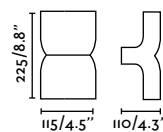

Klamp 1L
Àlex & Manel Llusçà

IP44

74407 ● Dark Grey 60,90€

Material	Body Aluminium
	Diff Transparent Glass
Light Source	1 GU10 max. 8W
Bulb incl.	No
Recom. Bulb	17334
Class	I

Klamp 2L
Àlex & Manel Llusçà

IP44

74408 ● Dark Grey 74,70€

Material	Body Aluminium
	Diff Transparent Glass
Light Source	2 GU10 max. 8W
Bulb incl.	No
Recom. Bulb	17334
Class	I