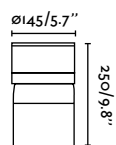

Mauren

IP44

SEA SIDE
SUITABLE

70993

● ○ Brass + Transparent 156,30€

Material	Body Brass
	Diff Transparent Glass
Light Source	1 E27 max. 15W
Bulb incl.	No
Recom. Bulb	17463
Class	I

outdoor

Floor