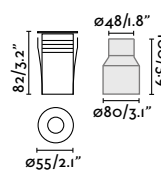

Crosby

IP67

incl.

SEA SIDE
SUITABLE

incl.

70459N

● Satin Stainless 117,00€

Material	Body Stainless Steel 316L + Aluminium Diff Opal Glass
Power	1W
Lumen Output	13lm
Light Source	SMD LED 3000K
Class	I
CRI	>80
Voltage (V/Hz)	100V-240V/50-60Hz
Beam angle	120°
Cut out (mm)	ø80

Crosby 24V

IP67

no incl.

SEA SIDE
SUITABLE

incl.

70453

● Satin Stainless 118,60€

Material	Body Stainless Steel 316L + Aluminium Diff Opal Glass
Power	0,7W
Lumen Output	77lm
Light Source	SMD LED 3000K
Class	III
CRI	>80
Voltage (V/Hz)	24VDC
Beam angle	120°
Cut out (mm)	ø80
Recom. Driver	98324012U

*Drivers info pag. 464

Curtis Assym

IP67

incl.

SEA SIDE
SUITABLE

incl.

70462N

● Satin Stainless 125,20€

Material	Body Aluminium Diff Transparent Glass
Power	2W
Lumen Output	180lm
Light Source	COB LED 3000K
Class	I
CRI	>80
Voltage (V/Hz)	100V-240V/50-60Hz
Cut out (mm)	ø80