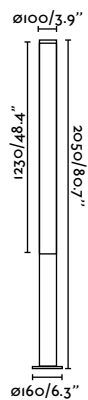

75547

● Dark Grey 716,40€

Material	Body Aluminium
	Diff Translucent PC
Power	48W
Lumen Output	4784lm
Light Source	SMD LED 3000K
Class	I
CRI	90
Voltage (V/Hz)	220V-240V/50-60Hz
Beam angle	280°

Beacon
122