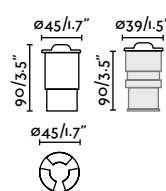

70662 3000K 17,6lm ● Satin Stainless 41,80€

70662W 2700K 17,6lm ● Satin Stainless 41,80€

Material	Body Stainless Steel 316L
	Diff Opal Glass
Power	3W
Light Source	COB LED
Class	III
CRI	>80
Voltage (V/Hz)	24VDC/50-60Hz
Beam angle	120°
Cut out (mm)	ø40
Recom. Driver	98324006
Resistance (Kg)	1000

*Drivers info pag. 464