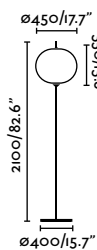

Material	Body Aluminium
	Diff Opal PEMD
	Shade PEMD
Light Source	1 E27 max. 15W
Bulb incl.	No
Recom. Bulb	17463
Class	II
Cable	2 MT

Material	Body Aluminium
	Diff Opal PEMD
	Shade PEMD
Light Source	1 E27 max. 15W
Bulb incl.	No
Recom. Bulb	17463
Class	II
Cable	2 MT