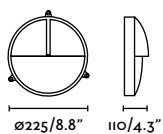

Timon

IP44

70996

Brass 140,20€

Material	Body Brass
	Diff Transparent Glass
Light Source	1 E27 max. 15W
Bulb incl.	No
Recom. Bulb	17463
Class	I

Noray

IP44 IK03

70999

Brass 119,00€

Material	Body Brass
	Diff Transparent Glass
Light Source	1 E27 max. 15W
Bulb incl.	No
Recom. Bulb	17463
Class	I