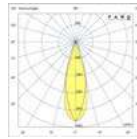

15° COB LED 25W CRI>80
1827lm 2700K
COB LED 25W CRI>80
1884lm 3000K

30° COB LED 25W CRI>80
1888lm 2700K
COB LED 25W CRI>80
1947lm 3000K

50° COB LED 25W CRI>80
1690lm 2700K
COB LED 25W CRI>80
1743lm 3000K