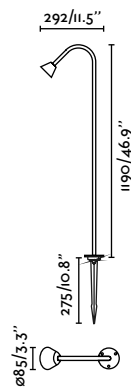

Lily 300
Faro Lab

IP65 IK06

NEW

75620-2
Driver incl. ● Black **200,40€**

Class II
Voltage (V/Hz) 220V-240V/50-60Hz

75620-1
Driver not incl.* ● Black **156,50€**

Class III
Voltage (V/Hz) 24VDC

*Drivers info pag. 464

Material	Body Stainless Steel
	Diff Transparent Glass
Power	3W
Lumen Output	154lm
Light Source	COB LED 2700K
CRI	>90
Cable	0.5 MT

Lily 650
Faro Lab

IP65 IK06

NEW

75621-2
Driver incl. ● Black **242,60€**

Class II
Voltage (V/Hz) 220V-240V/50-60Hz

75621-1
Driver not incl.* ● Black **199,50€**

Class III
Voltage (V/Hz) 24VDC

*Drivers info pag. 464

Material	Body Stainless Steel
	Diff Transparent Glass
Power	3W
Lumen Output	154lm
Light Source	COB LED 2700K
CRI	>90
Cable	0.5 MT

Lily 1190
Faro Lab

IP65 IK06

NEW

75622-2
Driver incl. ● Black **271,30€**

Class II
Voltage (V/Hz) 220V-240V/50-60Hz

75622-1
Driver not incl.* ● Black **228,20€**

Class III
Voltage (V/Hz) 24VDC

*Drivers info pag. 464

Material	Body Stainless Steel
	Diff Transparent Glass
Power	3W
Lumen Output	154lm
Light Source	COB LED 2700K
CRI	>90
Cable	0.5 MT