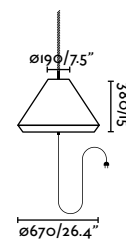

71584-05 ●● Dark Grey + Cream 399,20€

71584-06 ●● Dark Grey + Brown 399,30€

Material	Body Aluminium
	Diff Opal PEMD
	Shade Textilene
Light Source	1 E27 max. 15W
Bulb incl.	No
Recom. Bulb	17463
Class	II
Cable	3 MT

*Rope not included

Floor
56

Suspended
254

Spike
242