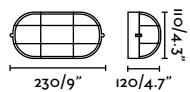

Cabo

IP44 IK05

70998

Brass 119,00€

Material	Body Brass
	Diff Transparent Glass
Light Source	1 E27 max. 15W
Bulb incl.	No
Recom. Bulb	17463
Class	I

Borda

IP44

70997

Brass 117,00€

Material	Body Brass
	Diff Transparent Glass
Light Source	1 E27 max. 15W
Bulb incl.	No
Recom. Bulb	17463
Class	I

Nahir

IP44

70992

Brass 167,70€

Material	Body Brass
	Diff Transparent Glass
Light Source	1 E27 max. 15W
Bulb incl.	No
Recom. Bulb	17463
Class	I