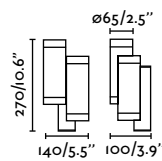

Blind Cap included