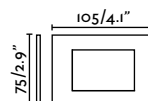

outdoor

Recessed

Nase SQ

- 70395 Matt White 52,20€
- 70398 Dark Grey 52,20€

Material	Body Aluminium
	Diff Transparent PC
Power	3W
Lumen Output	109lm
Light Source	SMD LED 3000K
Class	II
CRI	>80
Voltage (V/Hz)	220V-240V/50-60Hz
Beam angle	120°
Cut out (mm)	92x87