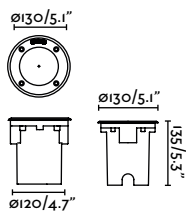

70311 ● Satin Stainless 163,90€

Material	Body Stainless Steel 316L + Aluminium
Power	7,5W
Lumen Output	283lm
Light Source	COB LED 3000K
Class	II
CRI	>80
Voltage (V/Hz)	220V-240V/50-60Hz
Cut out (mm)	ø125
Resistance (Kg)	1000