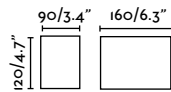

Tane

IP44 incl.

72269 ● Dark Grey 86,30€

Material	Body Aluminium Diff Opal Glass
Power	2x3,5W
Lumen Output	2x140lm
Light Source	SMD LED 3000K
Class	I
CRI	>80
Voltage (V/Hz)	100V-240V/50-60Hz
Beam angle	100°

Lacre

IP54 IK06

70802 ● Dark Grey 77,70€

Material	Body Aluminium Diff Transparent Glass
Light Source	1 E27 max. 15W
Bulb incl.	No
Recom. Bulb	17463
Class	I

Canon

IP44 incl.

70566N ● Dark Grey 80,10€
70567N ● Matt White 83,00€

Material	Body Aluminium Diff Transparent Glass
Power	4W
Lumen Output	130lm
Light Source	SMD LED 3000K
Class	I
CRI	>80
Voltage (V/Hz)	100V-240V/50-60Hz
Beam angle	120°