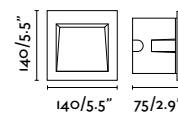

outdoor

Recessed

Available in two formats, square and rectangular, it brings both functionality and aesthetics to outdoor spaces where specific and quality lighting is required.

Sedna SQ 140 70148

443

Dang Asymm