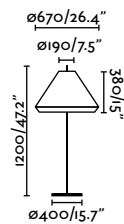

Saigon 1950 T70
Nahtrang

IP65/44

- 71569-05 Dark Grey + Cream **559,20€**
- 71569-06 Dark Grey + Brown **559,30€**

Material	Body Aluminium
	Diff Opal PEMD
	Shade Textilene
Light Source	1 E27 max. 15W
Bulb incl.	No
Recom. Bulb	17463
Class	II
Cable	2 MT

Saigon 1200 T70
Nahtrang

IP65/44

- 71575-05 Dark Grey + Cream **546,90€**
- 71575-06 Dark Grey + Brown **547,00€**

Material	Body Aluminium
	Diff Opal PEMD
	Shade Textilene
Light Source	1 E27 max. 15W
Bulb incl.	No
Recom. Bulb	17463
Class	II
Cable	2 MT