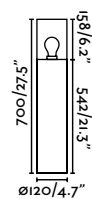

Kila 400

IP65

- 71746 ● Dark Grey + Transparent **223,50€**
- 71747 ● Dark Grey + Smoked **243,30€**
- 71748 ● Dark Grey + Amber **243,10€**

Material	Body Aluminium
	Diff Transparent Glass
Light Source	1 E27 max. 15W
Bulb incl.	No
Recom. Bulb	17463
Class	I

Kila 700

IP65

- 71749 ● Dark Grey + Transparent **287,00€**
- 71750 ● Dark Grey + Smoked **304,90€**
- 71751 ● Dark Grey + Amber **304,90€**

Material	Body Aluminium
	Diff Transparent Glass
Light Source	1 E27 max. 15W
Bulb incl.	No
Recom. Bulb	17463
Class	I