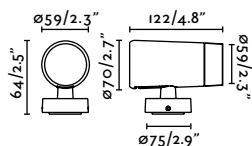

Puk 59

IP65 IK06 incl. SEA SIDE SUITABLE 170° 90°

Material	Body Aluminium
	Diff Transparent Glass
Power	12,5W
Light Source	COB LED
Class	I
CRI	>80
Voltage (V/Hz)	220V-240V/50-60Hz