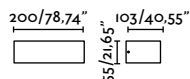

71277 ● Dark Grey 124,40€
71308 ● Matt White 124,40€
71309 ● Rust Brown 124,40€

Material	Body Aluminium Diff Opal Glass
Power	10W
Lumen Output	522lm
Light Source	SMD LED 3000K
Class	I
CRI	>80
Voltage (V/Hz)	100V-240V/50-60Hz