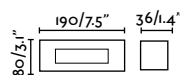

Dart Box RCT recessed

70281 Black **16,50€**

Material	Body PC
-----------------	----------------

Recessed

Surface

outdoor

Recessed

Available in square and rectangular formats, its design is distinguished by a white or black glass front with no visible hardware, giving it an aura of elegance that makes it the ideal choice for illuminating passageways, stairways or perimeter areas, both indoors and outdoors.