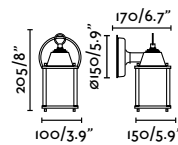

Estoril

IP33 IK06

71140 ● Rust Brown 102,30€

Material	Body Steel
	Diff Transparent Glass
Light Source	1 E27 max. 15W
Bulb incl.	No
Recom. Bulb	17462
Class	I

Wally

IP44

74261 ● Rust Brown 88,50€

Material	Body Steel
	Diff Transparent Glass
Light Source	1 E27 max. 15W
Bulb incl.	No
Recom. Bulb	17463
Class	I