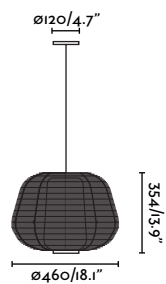

- 72104-155 Beige + Opal White **412,30€**
  72104-156 Matt Black + Opal White **412,30€**
  72104-157 Rust Brown + Opal White **412,30€**

Material	Body Steel
	Diff Opal White PEMD
Light Source	1 E27 max. 12W
Bulb incl.	No
Recom. Bulb	17070
Class	II
Cable	1.2 MT

Portable
28

Floor
28