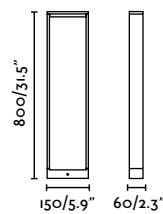

Alp 500

IP54 incl.

74451 ● Dark Grey 179,50€

Material	Body Aluminium Diff Opal PC
Power	7W
Lumen Output	502lm
Light Source	SMD LED 3000K
Class	I
CRI	>80
Voltage (V/Hz)	100V-240V/50-60Hz
Beam angle	180°

Alp 800

IP54 incl.

74452 ● Dark Grey 213,00€

Material	Body Aluminium Diff Opal PC
Power	7W
Lumen Output	520lm
Light Source	SMD LED 3000K
Class	I
CRI	>80
Voltage (V/Hz)	100V-240V/50-60Hz
Beam angle	180°