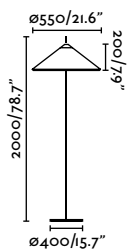

Saigon 2000 R55
Nahtrang

IP65/44

Saigon 1150 R55
Nahtrang

IP65/44

Saigon 500 R55
Nahtrang

IP65/44

Material	Body Aluminium
	Diff Opal PEMD
	Shade PEMD
Light Source	1 E27 max. 15W
Bulb incl.	No
Recom. Bulb	17463
Class	II
Cable	2 MT

Material	Body Aluminium
	Diff Opal PEMD
	Shade PEMD
Light Source	1 E27 max. 15W
Bulb incl.	No
Recom. Bulb	17463
Class	II
Cable	2 MT

Material	Body Aluminium
	Diff Opal PEMD
	Shade PEMD
Light Source	1 E27 max. 15W
Bulb incl.	No
Recom. Bulb	17463
Class	II
Cable	2 MT