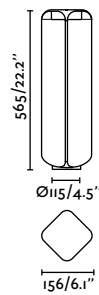

Bu-Oh 265
Estudi Ribaudí

IP65 incl.

71213 ● Dark Grey 212,00€

Material	Body Aluminium Diff Opal PC
Power	12W
Lumen Output	622lm
Light Source	SMD LED 3000K
Class	I
CRI	>80
Voltage (V/Hz)	100V-240V/50-60Hz

Bu-Oh 560
Estudi Ribaudí

IP65 incl.

71214 ● Dark Grey 275,40€

Material	Body Aluminium Diff Opal PC
Power	12W
Lumen Output	622lm
Light Source	SMD LED 3000K
Class	I
CRI	>80
Voltage (V/Hz)	100V-240V/50-60Hz