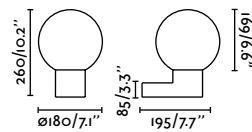

74432A-02 ● Dark Grey + Opal 89,60€

Material	Body Aluminium
	Diff Opal PMMA
Light Source	1 E27 max. 15W
Bulb incl.	No
Recom. Bulb	17437
Class	I

Moon
Faro Lab

IP44

74432A-01 ● Dark Grey + Opal 103,80€

Material	Body Aluminium
	Diff Opal PMMA
Light Source	1 E27 max. 15W
Bulb incl.	No
Recom. Bulb	17437
Class	I