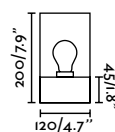

- 71740   Dark Grey + Transparent 112,20€
- 71741   Dark Grey + Smoked 130,20€
- 71742   Dark Grey + Amber 130,20€

Material	Body Aluminium
	Diff Transparent Glass
Light Source	1 E27 max. 15W
Bulb incl.	No
Recom. Bulb	17463
Class	I