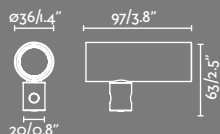

CLAP Projector

IP65 no incl. 355° 360°

Material	Body Aluminium
Power	6W
Light Source	COB LED
Class	III
CRI	>80
Voltage (V/Hz)	24VDC
Cable	2 MT