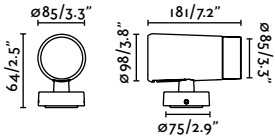

Puk 85

IP65 IK08 incl. SEA SIDE SUITABLE 170° 90°

Material	Body Aluminium
	Diff Transparent Glass
Power	25W
Light Source	COB LED
Class	I
CRI	>80
Voltage (V/Hz)	220V-240V/50-60Hz