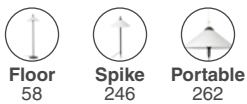

71579-02 ● Dark Grey + White 276,50€

Material	Body Aluminium
	Shade PEMD
Light Source	1 E27 max. 15W
Bulb incl.	No
Recom. Bulb	17463
Class	II
Cable	1.2 MT