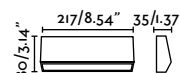

70659

● Dark Grey 52,50€

Material	Body ABS
	Diff Transparent PC
Power	4W
Lumen Output	276lm
Light Source	SMD LED 3000K
Class	II
CRI	>80
Voltage (V/Hz)	220V-240V/50-60Hz