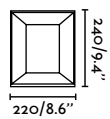

Mila

IP65 incl.

70771 ● Dark Grey 298,90€

Material	Body Aluminium
	Diff Opal PC
Power	13W
Lumen Output	962lm
Light Source	SMD LED 4000K
Class	I
CRI	>80
Voltage (V/Hz)	100V-240V/50-60Hz

Nala

IP54

70772 ● Dark Grey 188,20€

Material	Body Aluminium
	Diff Transparent Glass
Light Source	1 E27 max. 15W
Bulb incl.	No
Recom. Bulb	17463
Class	I