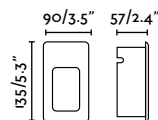

- 70396 Matt White 55,30€
- 70399 Dark Grey 55,30€

Material	Body Aluminium
	Diff Transparent PC
Power	3W
Lumen Output	84lm
Light Source	SMD LED 3000K
Class	II
CRI	>80
Voltage (V/Hz)	220V-240V/50-60Hz
Beam angle	120°
Cut out (mm)	132x90