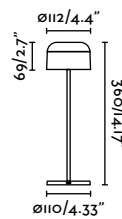

Touch lamp

Touch lamp

outdoor

Portable

Mavis 71928

Toc 380

- 70775 Matt White 153,60€
- 70776 Matt Black 153,60€
- 70777 Grey 153,60€

Material	Body Aluminium
	Diff Opal PC
Power	2W
Lumen Output	180lm
Light Source	SMD LED 3000K
Class	III
Voltage (V/Hz)	5VDC
Battery incl.	Yes
	5 Charge Max. 9h Worktime