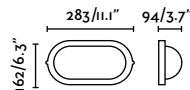

Estay

IP44

1. 72010 ● Matt White 23,10€
   72011 ● Matt Black 23,10€

Material	Body Aluminium
	Diff Opal Glass
Light Source	1 E27 max. 15W
Bulb incl.	No
Recom. Bulb	17463
Class	I

Derby 283

IP44

1. 72002 ● Matt White 39,50€

Material	Body Aluminium
	Diff Opal Glass
Light Source	1 E27 max. 15W
Bulb incl.	No
Recom. Bulb	17463
Class	I