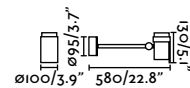

70157 ● Dark Grey 177,00€

Material	Body Aluminium
	Diff Transparent Glass
Power	16W
Lumen Output	800lm
Light Source	COB LED 3000K
Class	I
CRI	>80
Voltage (V/Hz)	220V-240V/50-60Hz
Beam angle	36°