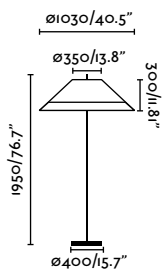

71575-07 ●● Dark Grey + Brown 687,80€

Material	Body Aluminium + Concrete
	Diff Opal PEMD
	Shade Synthetic Wicker
Light Source	1 E27 max. 15W
Bulb incl.	No
Recom. Bulb	17463
Class	II
Cable	2 MT

Material	Body Aluminium
	Diff Opal PEMD
	Shade Synthetic Wicker
Light Source	1 E27 max. 15W
Bulb incl.	No
Recom. Bulb	17463
Class	II
Cable	2 MT

Material	Body Aluminium
	Diff Opal PEMD
	Shade Synthetic Wicker
Light Source	1 E27 max. 15W
Bulb incl.	No
Recom. Bulb	17463
Class	II
Cable	2 MT

Portable
258