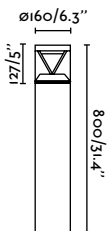

Lumen Output	CCT	Voltage (V/Hz)	Lens (°)	
750100	1185lm	2700K	100V-240V/50-60Hz	360°	528,90€
750100C	1185lm	2700K	220V-240V/50-60Hz	360°	645,50€
750100D	1185lm	2700K	220V-240V/50-60Hz	360°	577,20€
750101	1476lm	2700K	100V-240V/50-60Hz	360 WIDE°	528,90€
750101C	1476lm	2700K	220V-240V/50-60Hz	360 WIDE°	645,50€
750101D	1476lm	2700K	220V-240V/50-60Hz	360 WIDE°	577,20€
750102	1343lm	2700K	100V-240V/50-60Hz	180°	538,30€
750102C	1343lm	2700K	220V-240V/50-60Hz	180°	654,60€
750102D	1343lm	2700K	220V-240V/50-60Hz	180°	586,70€
750110	1222lm	3000K	100V-240V/50-60Hz	360°	528,90€
750110C	1222lm	3000K	220V-240V/50-60Hz	360°	645,50€
750110D	1222lm	3000K	220V-240V/50-60Hz	360°	577,20€
750111	1647lm	3000K	100V-240V/50-60Hz	360 WIDE°	528,90€
750111C	1522lm	3000K	220V-240V/50-60Hz	360 WIDE°	645,50€
750111D	1522lm	3000K	220V-240V/50-60Hz	360 WIDE°	577,20€
750112	1422lm	3000K	100V-240V/50-60Hz	180°	538,30€
750112C	1385lm	3000K	220V-240V/50-60Hz	180°	654,60€
750112D	1385lm	3000K	220V-240V/50-60Hz	180°	586,70€
750120	1259lm	4000K	100V-240V/50-60Hz	360°	528,90€
750120C	1259lm	4000K	220V-240V/50-60Hz	360°	645,50€
750120D	1259lm	4000K	220V-240V/50-60Hz	360°	577,20€
750121	1568lm	4000K	100V-240V/50-60Hz	360 WIDE°	528,90€
750121C	1568lm	4000K	220V-240V/50-60Hz	360 WIDE°	645,50€
750121D	1568lm	4000K	220V-240V/50-60Hz	360 WIDE°	577,20€
750122	1427lm	4000K	100V-240V/50-60Hz	180°	538,30€
750122C	1427lm	4000K	220V-240V/50-60Hz	180°	654,60€
750122D	1427lm	4000K	220V-240V/50-60Hz	180°	586,70€