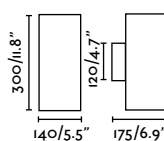

Thon 1L

IP55 IK06 incl.

70283 ● Dark Grey 270,50€

Material	Body Aluminium Diff Opal Glass
Power	15W
Lumen Output	825lm
Light Source	COB LED 3000K
Class	I
CRI	>80
Voltage (V/Hz)	220V-240V/50-60Hz
Beam angle	18°

Thon 2L

IP55 IK06 incl.

70284 ● Dark Grey 319,20€

Material	Body Aluminium Diff Opal Glass
Power	2x15W
Lumen Output	2x859lm
Light Source	COB LED 3000K
Class	I
CRI	>80
Voltage (V/Hz)	220V-240V/50-60Hz
Beam angle	18°