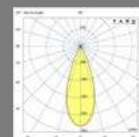

COB LED 6W CRI>80
508lm 2700K
38° COB LED 6W CRI>80
524lm 3000K