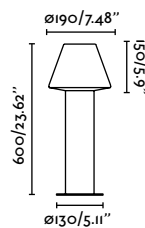

Muffin 559
Àlex & Manel Lluscà

IP44

74434B-04 ● Dark Grey + Opal 129,80€

Material	Body Aluminium
	Diff Opal PMMA
Light Source	1 E27 max. 15W
Bulb incl.	No
Recom. Bulb	17437
Class	I

Post 148
Pole 169
Suspended 264
Wall 384

Mistu 600
Faro Lab

IP44

74434B-02 ● Dark Grey + Opal 116,50€

Material	Body Aluminium
	Diff Opal PMMA
Light Source	1 E27 max. 15W
Bulb incl.	No
Recom. Bulb	17437
Class	I

Post 148
Pole 168
Suspended 265
Wall 382