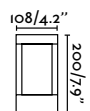

Agra 200

IP55 incl.

- 70755 3000K 499lm ● Dark Grey 176,40€
- 70756 3000K 499lm ● Brown 176,40€
- 70840 2700K 350lm ● Dark Grey 176,40€
- 70841 2700K 350lm ● Brown 176,40€

Material	Body Aluminium
	Diff Transparent Glass
Power	9W
Light Source	COB LED
Class	I
CRI	>80
Voltage (V/Hz)	100V-240V/50-60Hz

Agra 650

IP55 incl.

- 70753 3000K 710lm ● Dark Grey 242,20€
- 70754 3000K 710lm ● Brown 242,20€
- 70842 2700K 503lm ● Dark Grey 242,20€
- 70843 2700K 503lm ● Brown 242,20€

Material	Body Aluminium
	Diff Transparent Glass
Power	9W
Light Source	COB LED
Class	I
CRI	>80
Voltage (V/Hz)	100V-240V/50-60Hz