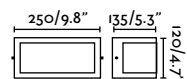

Kubick 70715

Negus

IP54 IK10

70696 ● Grey 57,80€

Material	Body Aluminium
	Diff Opal PC
Light Source	1 E27 max. 15W
Bulb incl.	No
Recom. Bulb	17463
Class	I

Bonn

IP44 IK06

70697 ● Dark Grey 77,70€