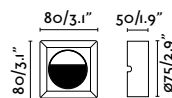

70402 ● Dark Grey 39,30€

Material	Body Aluminium
	Diff Transparent PC
Power	1W
Lumen Output	18lm
Light Source	SMD LED 4000K
Class	II
CRI	>80
Voltage (V/Hz)	220V-240V/50-60Hz
Beam angle	45°
Cut out (mm)	ø76