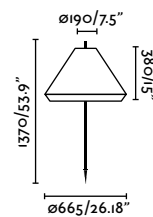

Saigon C70
Nahrang

IP65/44

- 71575P-09 Dark Grey + Beige **663,90€**
- 71575P-11 Dark Grey + Green **663,90€**
- 71575P-13 Dark Grey + Ochre **663,90€**

Material	Body Aluminium
	Diff Opal PEMD
	Shade PP
Light Source	1 E27 max. 15W
Bulb incl.	No
Recom. Bulb	17463
Class	II
Cable	2 MT

Saigon W70
Nahrang

IP65/44

- 71575P-07 Dark Grey + Brown **567,70€**

Material	Body Aluminium
	Diff Opal PEMD
	Shade Synthetic Wicker
Light Source	1 E27 max. 15W
Bulb incl.	No
Recom. Bulb	17463
Class	II
Cable	2 MT

Saigon T70
Nahrang

IP65/44

- 71575P-05 Dark Grey + Cream **426,70€**
- 71575P-06 Dark Grey + Brown **426,80€**

Material	Body Aluminium
	Diff Opal PEMD
	Shade Textilene
Light Source	1 E27 max. 15W
Bulb incl.	No
Recom. Bulb	17463
Class	II
Cable	2 MT