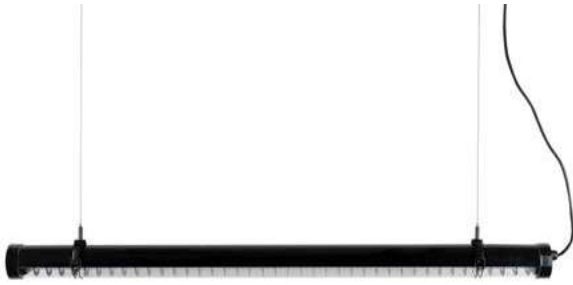

Scuba Louver 1200

IP65 IK10 incl.

75758-01 ● Black 319,00€

Material	Body Aluminium
	Diff Transparent PC
Power	36W
Lumen Output	1575lm
Light Source	SMD LED 2700K
Class	I
CRI	>90
Voltage (V/Hz)	220V-240V/50-60Hz
Beam angle	80x130°
Cable	3 MT