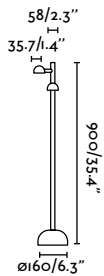

Brot 900 Beacon
Yembarastudio

IP65 incl.

reddot winner 2021

71253 ● Black 274,80€

Material	Body Aluminium Diff Opal Glass
Power	2x6W
Lumen Output	2x290lm
Light Source	SMD LED 2700K
Class	I
CRI	>80
Voltage (V/Hz)	100V-240V/50-60Hz
Beam angle	80°

Brot 1800 Beacon
Yembarastudio

IP65 incl.

reddot winner 2021

71254 ● Black 442,60€

Material	Body Aluminium Diff Opal Glass
Power	3x6W
Lumen Output	3x290lm
Light Source	SMD LED 2700K
Class	I
CRI	>80
Voltage (V/Hz)	100V-240V/50-60Hz
Beam angle	80°