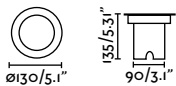

Geiser 130

IP67 IK08 incl. SEA SIDE SUITABLE 20° incl.

70302 10° 400lm ●● Satin Stainless + Matt Black **180,80€**
70303 38° 400lm ●● Satin Stainless + Matt Black **180,80€**

Material	Body Stainless Steel 316L + Aluminium Diff Transparent Glass
Power	6,5W
Light Source	COB LED 3000K
Class	I
CRI	>80
Voltage (V/Hz)	220V-240V/50-60Hz
Cut out (mm)	ø90
Resistance (Kg)	2000

Geiser 180

IP67 IK08 incl. SEA SIDE SUITABLE 25° 25° incl.

70308 10° 1000lm ● Satin Stainless **264,20€**
70309 38° 1000lm ● Satin Stainless **264,20€**

Material	Body Stainless Steel 316L + Aluminium Diff Transparent Glass
Power	12,5W
Light Source	COB LED 3000K
Class	I
CRI	>80
Voltage (V/Hz)	100V-240V/50-60Hz
Cut out (mm)	ø165
Resistance (Kg)	2000