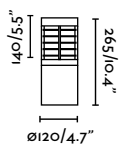

Giza 265

IP54 IK05 incl.

70767 ● Dark Grey 188,20€

Material	Body Aluminium Diff Opal PC
Power	15W
Lumen Output	645lm
Light Source	COB LED 3000K
Class	I
CRI	>80
Voltage (V/Hz)	100V-240V/50-60Hz

Giza 650

IP54 IK05 incl.

70768 ● Dark Grey 237,70€

Material	Body Aluminium Diff Opal PC
Power	15W
Lumen Output	645lm
Light Source	COB LED 3000K
Class	I
CRI	>80
Voltage (V/Hz)	100V-240V/50-60Hz