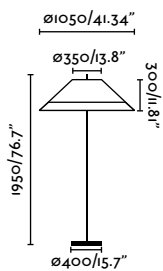

- 71575-09 Dark Grey + Beige **784,10€**
- 71575-11 Dark Grey + Green **784,10€**
- 71575-13 Dark Grey + Ochre **784,10€**

Material	Body Aluminium + Concrete
	Diff Opal PEMD
	Shade PP
Light Source	1 E27 max. 15W
Bulb incl.	No
Recom. Bulb	17463
Class	II
Cable	2 MT

Material	Body Aluminium
	Diff Opal PEMD
	Shade PP
Light Source	1 E27 max. 15W
Bulb incl.	No
Recom. Bulb	17463
Class	II
Cable	2 MT

Material	Body Aluminium
	Diff Opal PEMD
	Shade PP
Light Source	1 E27 max. 15W
Bulb incl.	No
Recom. Bulb	17463
Class	II
Cable	2 MT

Portable
256