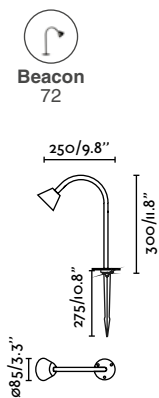

Lily 300
Faro Lab

IP65 IK06

NEW

75620-2
Driver incl. ● Black **200,40€**

Class II
Voltage (V/Hz) 220V-240V/50-60Hz

75620-1
Driver not incl.* ● Black **156,50€**

Class III
Voltage (V/Hz) 24VDC

*Drivers info pag. 464

Material	Body Stainless Steel
	Diff Transparent Glass
Power	3W
Lumen Output	154lm
Light Source	COB LED 2700K
CRI	>90
Cable	0.5 MT

Lily 650
Faro Lab

IP65 IK06

NEW

75621-2
Driver incl. ● Black **242,60€**

Class II
Voltage (V/Hz) 220V-240V/50-60Hz

75621-1
Driver not incl.* ● Black **199,50€**

Class III
Voltage (V/Hz) 24VDC

*Drivers info pag. 464

Material	Body Stainless Steel
	Diff Transparent Glass
Power	3W
Lumen Output	154lm
Light Source	COB LED 2700K
CRI	>90
Cable	0.5 MT

Lily 1190
Faro Lab

IP65 IK06

NEW

75622-2
Driver incl. ● Black **271,30€**

Class II
Voltage (V/Hz) 220V-240V/50-60Hz

75622-1
Driver not incl.* ● Black **228,20€**

Class III
Voltage (V/Hz) 24VDC

*Drivers info pag. 464

Material	Body Stainless Steel
	Diff Transparent Glass
Power	3W
Lumen Output	154lm
Light Source	COB LED 2700K
CRI	>90
Cable	0.5 MT