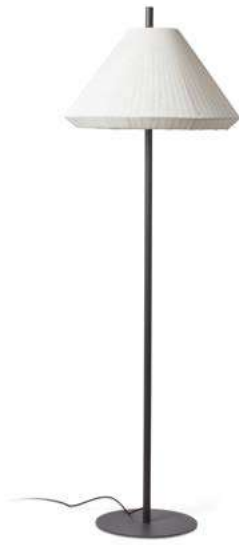

Portable
258

Spike
242

Suspended
254

Portable
258

Saigon 1950 T70
Nahtrang

IP65/44

- 71569-05 Dark Grey + Cream **559,20€**
- 71569-06 Dark Grey + Brown **559,30€**

Material	Body Aluminium
	Diff Opal PEMD
	Shade Textilene
Light Source	1 E27 max. 15W
Bulb incl.	No
Recom. Bulb	17463
Class	II
Cable	2 MT