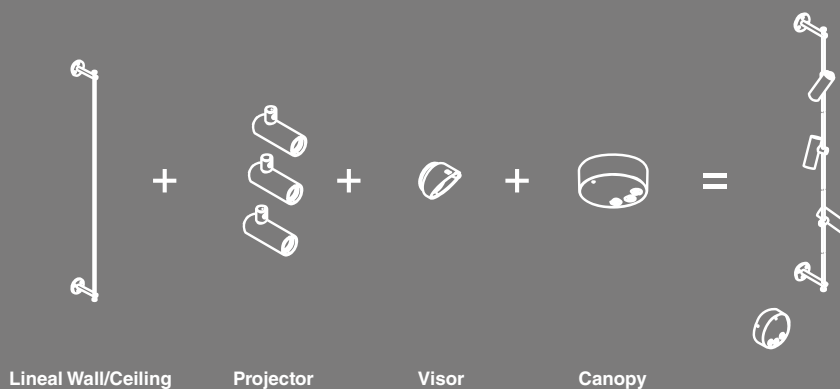

CLAP

Lineal Wall/Ceiling accessory

Example: 75702-223 x3 + 75712-2 + 75713-2
Clap projector black 2700K 38° + lineal wall/ceiling black + canopy

Lineal Wall/Ceiling *Use with x3 projectors max.

Example: 75702-223 x3 + 75712-2 + 75713-2
Clap projector black 2700K 38° + lineal wall/ceiling black + canopy