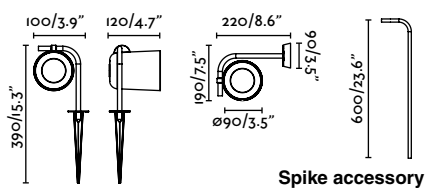

Spike accessory

71548

● Matt Black 13,30€

Material Body Aluminium

Spike accessory