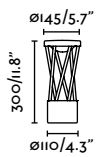

Twist 300
Estudi Ribaudí

IP65 incl.

71286 ● Dark Grey 172,80€

Material	Body Aluminium Diff Opal PC
Power	10W
Lumen Output	527lm
Light Source	SMD LED 3000K
Class	I
CRI	>80
Voltage (V/Hz)	100V-240V/50-60Hz

Twist 500
Estudi Ribaudí

IP65 incl.

71287 ● Dark Grey 209,10€

Material	Body Aluminium Diff Opal PC
Power	10W
Lumen Output	527lm
Light Source	SMD LED 3000K
Class	I
CRI	>80
Voltage (V/Hz)	100V-240V/50-60Hz