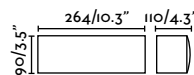

74401 ● Dark Grey 70,40€

Material	Body Aluminium
	Diff Opal PC
Light Source	1 E27 max. 15W
Bulb incl.	No
Recom. Bulb	17463
Class	I

Beacon
106