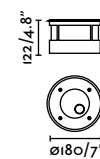

70591 ● Satin Stainless 247,40€

Material	Body Stainless Steel 316L + Aluminium Diff Transparent Glass
Power	9W
Lumen Output	961lm
Light Source	COB LED 3000K
Class	I
CRI	≥80
Voltage (V/Hz)	100V-240V/50-60Hz
Beam angle	45°
Cut out (mm)	ø170
Resistance (Kg)	2000