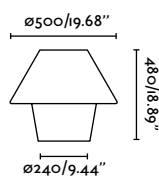

*Only for glass LED bulbs, models A60, ST64, G95 and G125

Outdoor

Portable

Versus
Pepe Llaudet

74423 ● Matt White 219,70€

Material	Body PEMD
	Diff Matt White
Light Source	1 E27 max. 15W
Bulb incl.	No
Recom. Bulb	17463
Class	II
Cable	3 MT