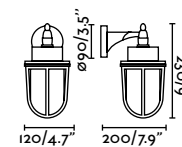

outdoor

Surface

Borda 70997

391

Timon

IP44

70996

Brass 140,20€