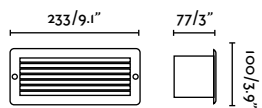

- 72094 ● Matt White 51,00€
- 72095 ● Dark Grey 51,00€

Material	Body Aluminium
	Diff Opal PC
Power	5W
Lumen Output	70lm
Light Source	SMD LED 3000K
Class	I
CRI	>80
Voltage (V/Hz)	100V-240V/50-60Hz
Cut out (mm)	230x89