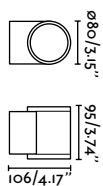

Tond 1L

IP54 IK06 incl.

71915 2700K 220lm ● Dark Grey 104,50€

71916 3000K 234,9lm ● Dark Grey 104,50€

Material	Body Aluminium
	Diff Transparent Glass
Power	6W
Light Source	COB LED
Class	I
CRI	≥80
Voltage (V/Hz)	220V-240V/50-60Hz
Beam angle	50°

Tond 2L

IP54 IK06 incl.

71917 2700K 2x221lm ● Dark Grey 122,20€

71918 3000K 422lm ● Dark Grey 122,20€

Material	Body Aluminium
	Diff Transparent Glass
Power	2x6W
Light Source	COB LED
Class	I
CRI	≥80
Voltage (V/Hz)	220V-240V/50-60Hz
Beam angle	50°