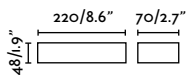

Lako

IP65 IK07 incl.

- 71909 Matt White **105,40€**
- 71910 Dark Grey **105,40€**
- 71911 Rust Brown **105,40€**
- 71898 Teak **157,80€**

Material	Body Aluminium Diff Prism Glass
Power	8W
Lumen Output	246lm
Light Source	SMD LED 3000K
Class	I
CRI	>80
Voltage (V/Hz)	220V-240V/50-60Hz
Beam angle	90°

Toluca

IP65 IK08 incl.

- 71052 Satin Aluminium **105,40€**

Material	Body Aluminium Diff Opal Glass
Power	2x8W
Lumen Output	2x827lm
Light Source	SMD LED 3000K
Class	I
CRI	>80
Voltage (V/Hz)	220V-240V/50-60Hz

Tacana

IP65 IK08 incl.

- 71049 Satin Aluminium **144,00€**

Material	Body Aluminium Diff Opal Glass
Power	12W
Lumen Output	2x850lm
Light Source	SMD LED 3000K
Class	I
CRI	>80
Voltage (V/Hz)	220V-240V/50-60Hz