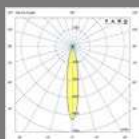

Family	Finish	Color T°	Beam Angle
75702- Clap Projector	2 Black	2 2700K	1 15°
	3 White	3 3000K	2 24°
			3 38°

15° COB LED 6W CRI>80
481lm 2700K
COB LED 6W CRI>80
496lm 3000K