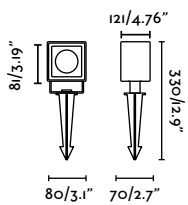

Wall
206

Sobek

IP65 IK06 incl.

70151 ● Dark Grey 138,30€

Material	Body Aluminium Diff Transparent Glass
Power	7W
Lumen Output	550lm
Light Source	COB LED 3000K
Class	I
CRI	>80
Voltage (V/Hz)	100V-240V/50-60Hz
Beam angle	50°
Cable	2 MT