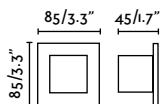

70135 ● Satin Nickel **35,70€**

Material	Body Stainless Steel 304
	Diff Opal PC
Power	1W
Lumen Output	113lm
Light Source	SMD LED 3000K
Class	II
CRI	>80
Voltage (V/Hz)	220V-240V/50-60Hz
Cut out (mm)	92x92