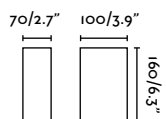

Lace

IP54 IK06 incl.

70811 ● Dark Grey 123,70€

Material	Body Aluminium
	Diff Transparent Glass
Power	2x3W
Lumen Output	2x158lm
Light Source	COB LED 4000K
Class	I
CRI	>80
Voltage (V/Hz)	100V-240V/50-60Hz
Beam angle	110°

Bruc

IP54 IK10 incl.

70828 ● Dark Grey 171,30€

Material	Body Aluminium
	Diff Opal Glass
Power	13W
Lumen Output	830lm
Light Source	SMD LED 3000K
Class	I
CRI	>80
Voltage (V/Hz)	100V-240V/50-60Hz

Ling

IP54 IK06 incl.

70812 ● Dark Grey 123,70€

70813 ● Matt White 123,70€

Material	Body Aluminium
	Diff Transparent Glass
Power	2x3W
Lumen Output	2x198lm
Light Source	COB LED 4000K
Class	I
CRI	>80
Voltage (V/Hz)	100V-240V/50-60Hz
Beam angle	110°