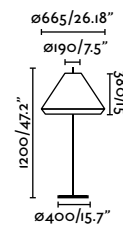

Material	Body Aluminium
	Diff Opal PEMD
	Shade PP
Light Source	1 E27 max. 15W
Bulb incl.	No
Recom. Bulb	17463
Class	II
Cable	2 MT

Portable
256

Suspended
254

Portable
256

Saigon W100
Nahtrang

IP65/44

71569-08 ●● Dark Grey + Brown 1.041,40€