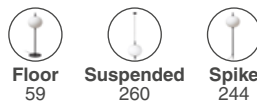

71584-01 ● Dark Grey + White 287,10€

71584-04 ● Dark Grey + White 241,90€

71584-03 ● Dark Grey + White 228,40€

Material	Body Aluminium
	Shade PEMD
Light Source	1 E27 max. 15W
Bulb incl.	No
Recom. Bulb	17463
Class	II
Cable	3 MT

*Rope not included

Material	Body Aluminium
	Shade PEMD
Light Source	1 E27 max. 15W
Bulb incl.	No
Recom. Bulb	17463
Class	II
Cable	3 MT

*Rope not included

Material	Body Aluminium
	Shade PEMD
Light Source	1 E27 max. 15W
Bulb incl.	No
Recom. Bulb	17463
Class	II
Cable	3 MT

*Rope not included