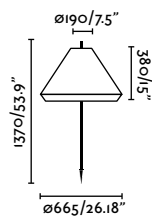

Saigon C70
Nahrang

IP65/44

- 71575P-09 Dark Grey + Beige **663,90€**
- 71575P-11 Dark Grey + Green **663,90€**
- 71575P-13 Dark Grey + Ochre **663,90€**

Material	Body Aluminium
	Diff Opal PEMD
	Shade PP
Light Source	1 E27 max. 15W
Bulb incl.	No
Recom. Bulb	17463
Class	II
Cable	2 MT

Saigon W70
Nahrang

IP65/44

- 71575P-07 Dark Grey + Brown **567,70€**

Material	Body Aluminium
	Diff Opal PEMD
	Shade Synthetic Wicker
Light Source	1 E27 max. 15W
Bulb incl.	No
Recom. Bulb	17463
Class	II
Cable	2 MT

Saigon T70
Nahrang

IP65/44

- 71575P-05 Dark Grey + Cream **426,70€**
- 71575P-06 Dark Grey + Brown **426,80€**

Material	Body Aluminium
	Diff Opal PEMD
	Shade Textilene
Light Source	1 E27 max. 15W
Bulb incl.	No
Recom. Bulb	17463
Class	II
Cable	2 MT