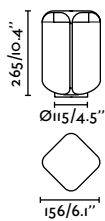

Bu-Oh 265
Estudi Ribaudí

IP65 incl.

71213 ● Dark Grey 212,00€

Material	Body Aluminium Diff Opal PC
Power	12W
Lumen Output	622lm
Light Source	SMD LED 3000K
Class	I
CRI	>80
Voltage (V/Hz)	100V-240V/50-60Hz

Bu-Oh 560
Estudi Ribaudí

IP65 incl.

71214 ● Dark Grey 275,40€

Material	Body Aluminium Diff Opal PC
Power	12W
Lumen Output	622lm
Light Source	SMD LED 3000K
Class	I
CRI	>80
Voltage (V/Hz)	100V-240V/50-60Hz