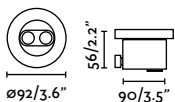

71701 ● Matt Black 136,10€

71702 ● Matt Black 127,60€

71716 13° 2580lm ● Matt Black 354,80€

71717 40° 2580lm ● Matt Black 347,80€

Material	Body Aluminium
	Diff Transparent Glass
Power	4W
Lumen Output	269,8lm
Light Source	SMD LED 3000K
Class	III
CRI	≥90
Voltage (V/Hz)	24VDC
Beam angle	13°
Cut out (mm)	ø82
Recom. Driver	98324020U

*Drivers info pag. 464

Recessed box	
71703	● Black 35,70€
Material	Body ABS
Cut out	175x195

Material	Body Aluminium
	Diff Transparent Glass
Power	8W
Lumen Output	639lm
Light Source	SMD LED 3000K
Class	III
CRI	≥90
Voltage (V/Hz)	24VDC
Beam angle	13°
Cut out (mm)	ø82
Recom. Driver	98324015U

*Drivers info pag. 464

Recessed box	
71703	● Black 35,70€
Material	Body ABS
Cut out	175x195

Material	Body Aluminium + ABS
	Diff Transparent Glass
Power	25W
Light Source	SMD LED 3000K
Class	III
CRI	≥90
Voltage (V/Hz)	24VDC
Cut out (mm)	250x235
Recom. Driver	98324030

*Drivers info pag. 464