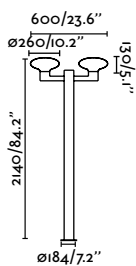

Blubs 2L
Estudi Ribaudí

IP44

74435F2-03 ● Dark Grey + Opal 542,70€

Material	Body Aluminium
	Diff Opal PMMA
Light Source	2 E27 max. 15W
Bulb incl.	No
Recom. Bulb	17437
Class	I

Blubs 3L
Estudi Ribaudí

IP44

74436F3-03 ● Dark Grey + Opal 631,50€

Material	Body Aluminium
	Diff Opal PMMA
Light Source	3 E27 max. 15W
Bulb incl.	No
Recom. Bulb	17437
Class	I