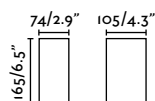

Log

IP54

IK06

70264 ● Dark Grey 122,20€

Material	Body Aluminium
	Diff Opal PC
Power	9W
Lumen Output	467lm
Light Source	SMD LED 3000K
Class	I
CRI	>80
Voltage (V/Hz)	220V-240V/50-60Hz

Blind

IP65

IK06

70267 ● Matt White 129,90€

70268 ● Rust Brown 129,90€

70634 ● Dark Grey 129,90€

Material	Body Aluminium
	Diff Transparent Glass
Power	2x3W
Lumen Output	2x161lm
Light Source	COB LED 3000K
Class	I
CRI	>80
Voltage (V/Hz)	220V-240V/50-60Hz

Olan

IP65

IK06

70269 ● Matt White 125,50€

70270 ● Rust Brown 125,50€

70637 ● Dark Grey 125,50€

Material	Body Aluminium
	Diff Transparent Glass
Power	2x3W
Lumen Output	2x127lm
Light Source	COB LED 3000K
Class	I
CRI	>80
Voltage (V/Hz)	220V-240V/50-60Hz