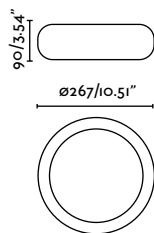

Anga 240

IP44 IK03 incl.

- 72352 White 139,40€
- 72353 Dark Grey 139,40€

Material	Body Concrete
	Diff Opal White PMMA
Power	18W
Lumen Output	1300lm
Light Source	SMD LED 2700K
Class	I
CRI	>80
Voltage (V/Hz)	220V-240V/50-60Hz

Anga 295

IP44 IK03 incl.

- 72354 White 166,70€
- 72355 Dark Grey 166,70€

Material	Body Concrete
	Diff Opal White PMMA
Power	24W
Lumen Output	1355lm
Light Source	SMD LED 2700K
Class	I
CRI	>80
Voltage (V/Hz)	220V-240V/50-60Hz