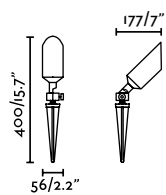

Andy

IP65

Material	Body Steel
	Diff Transparent PC
Light Source	1 GU10 max. 5W
Bulb incl.	No
Recom. Bulb	17334
Class	I
Cable	2 MT

Plom

IP64

IK06

incl. 90

70913 ● Dark Grey 144,20€

Material	Body Aluminium
	Diff Transparent PMMA
Power	8,5W
Lumen Output	635lm
Light Source	COB LED 3000K
Class	I
CRI	>80
Voltage (V/Hz)	100V-240V/50-60Hz
Beam angle	18-45°
Cable	0.3 MT

Wall
208

Zoom 18° to 45°