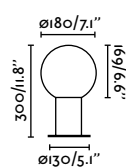

Material	Body Aluminium
	Diff Opal PMMA
Light Source	1 E27 max. 15W
Bulb incl.	No
Recom. Bulb	17437
Class	I

Moon 300
Faro Lab

IP44

74433S-01 ● Dark Grey + Opal 105,20€

Material	Body Aluminium
	Diff Opal PMMA
Light Source	1 E27 max. 15W
Bulb incl.	No
Recom. Bulb	17437
Class	I