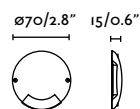

70564

● Matt Nickel 42,40€

Material	Body Aluminium
	Diff Transparent PC
Power	1W
Lumen Output	30lm
Light Source	SMD LED 6500K
Class	III
CRI	>80
Voltage (V/Hz)	12VDC
Recom. Driver	98111020