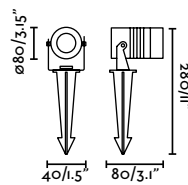

Sobek

IP65 IK06 incl.

70151 ● Dark Grey 138,30€

Material	Body Aluminium Diff Transparent Glass
Power	7W
Lumen Output	550lm
Light Source	COB LED 3000K
Class	I
CRI	>80
Voltage (V/Hz)	100V-240V/50-60Hz
Beam angle	50°
Cable	2 MT

Balder

IP67 incl.

70469 ● Matt Black 117,80€

Material	Body Aluminium Diff Transparent Glass
Power	3W
Lumen Output	212lm
Light Source	SMD LED 3000K
Class	I
CRI	>80
Voltage (V/Hz)	100V-240V/50-60Hz
Beam angle	36°
Cable	2 MT