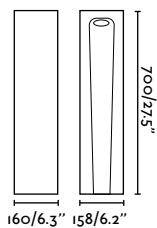

Grot 400 Beacon
Faro Lab

IP55 IK06 incl. SEA SIDE SUITABLE IP68 CONNECTOR

NEW

- 75631 2700K 77lm ● Concrete **292,90€**
- 75634 3000K 110lm ● Concrete **292,90€**

Material	Body Concrete
Power	6,5W
Light Source	SMD LED
Class	II
CRI	≥80
Voltage (V/Hz)	100V-277V/50-60Hz

Grot 700 Beacon
Faro Lab

IP55 IK06 incl. SEA SIDE SUITABLE IP68 CONNECTOR

NEW

- 75632 2700K 77lm ● Concrete **367,00€**
- 75635 3000K 110lm ● Concrete **367,00€**

Material	Body Concrete
Power	6,5W
Light Source	SMD LED
Class	II
CRI	≥80
Voltage (V/Hz)	100V-277V/50-60Hz