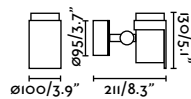

70156 ● Dark Grey 166,20€

Material	Body Aluminium
	Diff Transparent Glass
Power	16W
Lumen Output	1105lm
Light Source	COB LED 3000K
Class	I
CRI	>80
Voltage (V/Hz)	220V-240V/50-60Hz
Beam angle	36°

Spike 228