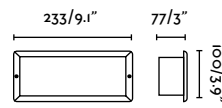

- 72092 ● Dark Grey 50,10€
- 72093 ● Matt White 49,10€

Material	Body Aluminium
	Diff Opal PC
Power	5W
Lumen Output	89lm
Light Source	SMD LED 3000K
Class	I
CRI	>80
Voltage (V/Hz)	100V-240V/50-60Hz
Cut out (mm)	230x89