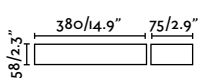

Doro 220

IP65 IK07 incl.

- 71900 Matt White 111,40€
- 71901 Dark Grey 111,40€
- 71902 Rust Brown 111,40€
- 71899 Teak 153,30€

Material	Body Aluminium Diff Prism Glass
Power	2x6,5W
Lumen Output	2x349lm
Light Source	SMD LED 3000K
Class	I
CRI	>80
Voltage (V/Hz)	220V-240V/50-60Hz

Doro 380

IP65 IK07 incl.

- 71903 Matt White 159,40€
- 71904 Dark Grey 159,40€
- 71905 Rust Brown 159,40€

Material	Body Aluminium Diff Prism Glass
Power	2x10W
Lumen Output	2x599lm
Light Source	SMD LED 3000K
Class	I
CRI	>80
Voltage (V/Hz)	100V-240V/50-60Hz

Doro 500

IP65 IK07 incl.

- 71906 Matt White 217,60€
- 71907 Dark Grey 217,60€
- 71908 Rust Brown 217,60€

Material	Body Aluminium Diff Prism Glass
Power	2x14W
Lumen Output	2x744lm
Light Source	SMD LED 3000K
Class	I
CRI	>80
Voltage (V/Hz)	220V-240V/50-60Hz