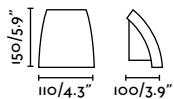

outdoor

Surface

Klamp 74407

321

Proa
Àlex & Manel Llusçà

IP44

74400 ● Dark Grey 54,70€

Material	Body Aluminium Diff Transparent Glass
Light Source	1 GU10 max. 8W
Bulb incl.	No
Recom. Bulb	17334
Class	I