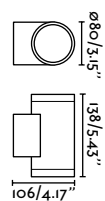

Tond 1L

IP54 IK06 incl.

71915 2700K 220lm ● Dark Grey 104,50€

71916 3000K 234,9lm ● Dark Grey 104,50€

Material	Body Aluminium
	Diff Transparent Glass
Power	6W
Light Source	COB LED
Class	I
CRI	≥80
Voltage (V/Hz)	220V-240V/50-60Hz
Beam angle	50°

Tond 2L

IP54 IK06 incl.

71917 2700K 2x221lm ● Dark Grey 122,20€

71918 3000K 422lm ● Dark Grey 122,20€

Material	Body Aluminium
	Diff Transparent Glass
Power	2x6W
Light Source	COB LED
Class	I
CRI	≥80
Voltage (V/Hz)	220V-240V/50-60Hz
Beam angle	50°