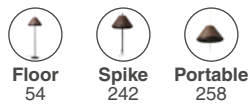

- 71579C-09 Dark Grey + Beige **650,70€**
- 71579C-11 Dark Grey + Green **650,70€**
- 71579C-13 Dark Grey + Ochre **650,70€**

- 71579C-07 Dark Grey + Brown **554,40€**

- 71579C-05 Dark Grey + Cream **413,40€**
- 71579C-06 Dark Grey + Brown **413,50€**

Material	Body Aluminium
	Diff Opal PEMD
	Shade PP
Light Source	1 E27 max. 15W
Bulb incl.	No
Recom. Bulb	17463
Class	II
Cable	1.2 MT

Material	Body Aluminium
	Diff Opal PEMD
	Shade Synthetic Wicker
Light Source	1 E27 max. 15W
Bulb incl.	No
Recom. Bulb	17463
Class	II
Cable	1.2 MT

Material	Body Aluminium
	Diff Opal PEMD
	Shade Textilene
Light Source	1 E27 max. 15W
Bulb incl.	No
Recom. Bulb	17463
Class	II
Cable	1.2 MT