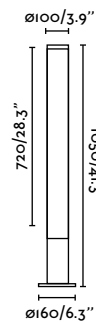

75546 ● Dark Grey 303,20€

Material	Body Aluminium
	Diff Translucent PC
Power	28W
Lumen Output	3036lm
Light Source	SMD LED 3000K
Class	I
CRI	90
Voltage (V/Hz)	220V-240V/50-60Hz
Beam angle	280°

Pole
160