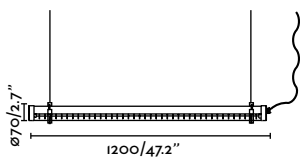

75758-01 ● Black 319,00€

Material	Body Aluminium
	Diff Transparent PC
Power	36W
Lumen Output	1575lm
Light Source	SMD LED 2700K
Class	I
CRI	>90
Voltage (V/Hz)	220V-240V/50-60Hz
Beam angle	80x130°
Cable	3 MT