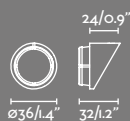

Visor Accessory

75714-2 ● Black 5,40€

Optional drivers *Remote drivers

24VDC	6W	220/240V	1-30 units	on/off	IP20	98324099	32,20€
			1-30 units	on/off	IP67	98324100	70,60€