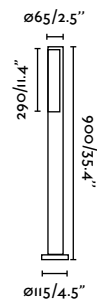

Beret 500

IP54 IK04 incl.

75522 ● Dark Grey 149,10€

Material	Body Aluminium Diff Opal PMMA
Power	8W
Lumen Output	528lm
Light Source	SMD LED 4000K
Class	I
CRI	>80
Voltage (V/Hz)	220V-240V/50-60Hz

Beret 900

IP54 IK04 incl.

75523 ● Dark Grey 172,80€

Material	Body Aluminium Diff Opal PMMA
Power	8W
Lumen Output	526lm
Light Source	SMD LED 4000K
Class	I
CRI	>80
Voltage (V/Hz)	100V-240V/50-60Hz