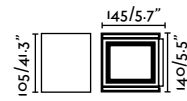

Log

IP54

IK06

70264 ● Dark Grey 122,20€

Material	Body Aluminium
	Diff Opal PC
Power	9W
Lumen Output	467lm
Light Source	SMD LED 3000K
Class	I
CRI	>80
Voltage (V/Hz)	220V-240V/50-60Hz

Blind

IP65

IK06

70267 ● Matt White 129,90€

70268 ● Rust Brown 129,90€

70634 ● Dark Grey 129,90€

Material	Body Aluminium
	Diff Transparent Glass
Power	2x3W
Lumen Output	2x161lm
Light Source	COB LED 3000K
Class	I
CRI	>80
Voltage (V/Hz)	220V-240V/50-60Hz

Olan

IP65

IK06

70269 ● Matt White 125,50€

70270 ● Rust Brown 125,50€

70637 ● Dark Grey 125,50€

Material	Body Aluminium
	Diff Transparent Glass
Power	2x3W
Lumen Output	2x127lm
Light Source	COB LED 3000K
Class	I
CRI	>80
Voltage (V/Hz)	220V-240V/50-60Hz