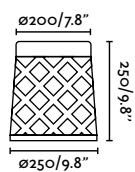

Shadow 250
Àlex & Manel Llusçà

IP65 IK08 incl.

72311 ● Dark Grey 299,10€

Material	Body Aluminium Diff Opal Glass
Power	11W
Lumen Output	301lm
Light Source	SMD LED 3000K
Class	I
CRI	>80
Voltage (V/Hz)	220V-240V/50-60Hz

Shadow 450
Àlex & Manel Llusçà

IP65 IK08 incl.

72312 ● Dark Grey 347,80€

Material	Body Aluminium Diff Opal Glass
Power	11W
Lumen Output	516lm
Light Source	SMD LED 3000K
Class	I
CRI	>80
Voltage (V/Hz)	220V-240V/50-60Hz