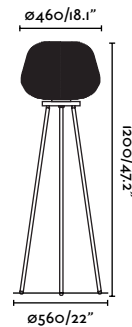

Suspended
252

outdoor

Portable

Akane
Pepe Laudet

IP44

71262 ●● Matt Black + Green 588,20€

71263 ●● Matt Black + Beige 588,20€

Material	Body Steel
	Shade PP
Light Source	E27 max. 12W
Bulb incl.	No
Recom. Bulb	17425
Class	II
Cable	5 MT