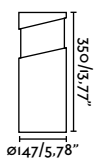

Block 350
Àlex & Manel Lluscà

IP65 IK06 SEA SIDE SUITABLE

74141 ● Concrete 299,40€

Material	Body Concrete
	Diff Opal Glass
Light Source	1 E27 max. 15W
Bulb incl.	No
Recom. Bulb	17463
Class	I

Block 700
Àlex & Manel Lluscà

IP65 IK06 SEA SIDE SUITABLE

74142 ● Concrete 408,50€

Material	Body Concrete
	Diff Opal Glass
Light Source	1 E27 max. 15W
Bulb incl.	No
Recom. Bulb	17463
Class	I