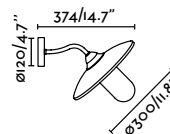

Estoril

IP33 IK06

71140 ● Rust Brown 102,30€

Material	Body Steel
	Diff Transparent Glass
Light Source	1 E27 max. 15W
Bulb incl.	No
Recom. Bulb	17462
Class	I

Wally

IP44

74261 ● Rust Brown 88,50€

Material	Body Steel
	Diff Transparent Glass
Light Source	1 E27 max. 15W
Bulb incl.	No
Recom. Bulb	17463
Class	I