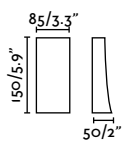

Nairobi

IP54 IK06 incl.

70832 ● Rust Brown 110,20€

Material	Body Aluminium
	Diff Transparent Glass
Power	6W
Lumen Output	380lm
Light Source	COB LED 3000K
Class	I
CRI	>80
Voltage (V/Hz)	100V-240V/50-60Hz

Sunset

IP54 incl.

70686 ● Matt White 102,50€
70687 ● Dark Grey 102,50€

Material	Body Aluminium
	Diff Opal Glass
Power	2x3W
Lumen Output	2x208lm
Light Source	SMD LED 3000K
Class	I
CRI	>80
Voltage (V/Hz)	100V-240V/50-60Hz