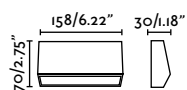

70658

● Dark Grey 49,80€

Material	Body ABS
	Diff Transparent PC
Power	3W
Lumen Output	161lm
Light Source	SMD LED 3000K
Class	II
CRI	>80
Voltage (V/Hz)	220V-240V/50-60Hz