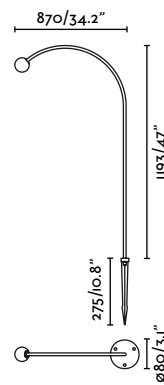

Cuca 300
Faro Lab

IP65 IK06

NEW

75583
Driver incl. ● Black **167,50€**

Class II
Voltage (V/Hz) 220V-240V/50-60Hz

75581
Driver not incl.* ● Black **155,30€**

Class III
Voltage (V/Hz) 24VDC

*Drivers info pag. 464

Material	Body Stainless Steel
	Diff Opal Glass
Power	3W
Lumen Output	154lm
Light Source	COB LED 2700K
CRI	>90
Cable	0.5 MT

Cuca 650
Faro Lab

IP65 IK06

NEW

75565
Driver incl. ● Black **242,00€**

Class II
Voltage (V/Hz) 220V-240V/50-60Hz

75561
Driver not incl.* ● Black **197,00€**

Class III
Voltage (V/Hz) 24VDC

*Drivers info pag. 464

Material	Body Stainless Steel
	Diff Opal Glass
Power	3W
Lumen Output	154lm
Light Source	COB LED 2700K
CRI	>90
Cable	0.5 MT

Cuca 1193
Faro Lab

IP65 IK06

NEW

75566
Driver incl. ● Black **263,70€**

Class II
Voltage (V/Hz) 220V-240V/50-60Hz

75562
Driver not incl.* ● Black **219,00€**

Class III
Voltage (V/Hz) 24VDC

*Drivers info pag. 464

Material	Body Stainless Steel
	Diff Opal Glass
Power	3W
Lumen Output	154lm
Light Source	COB LED 2700K
CRI	>90
Cable	0.5 MT