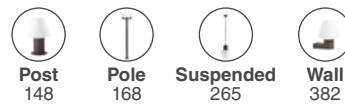

Post 148
Pole 168
Suspended 265
Wall 382