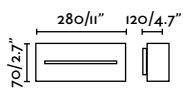

outdoor

Surface

Bracket 72272

West 1

IP54 IK06

70888 ● Dark Grey 100,40€

Material	Body Aluminium
	Diff Opal Glass
Light Source	1 E27 max. 15W
Bulb incl.	No
Recom. Bulb	17437
Class	I

West 2