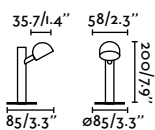

Brot 600
Yembarastudio

IP65 incl. 355° IP68 CONNECTOR

reddot winner 2021

75573 ● Black 115,90€

Material	Body Aluminium
Power	7W
Lumen Output	290lm
Light Source	SMD LED 2700K
Class	II
CRI	>80
Voltage (V/Hz)	100V-240V/50-60Hz
Beam angle	80°
Cable	2 MT