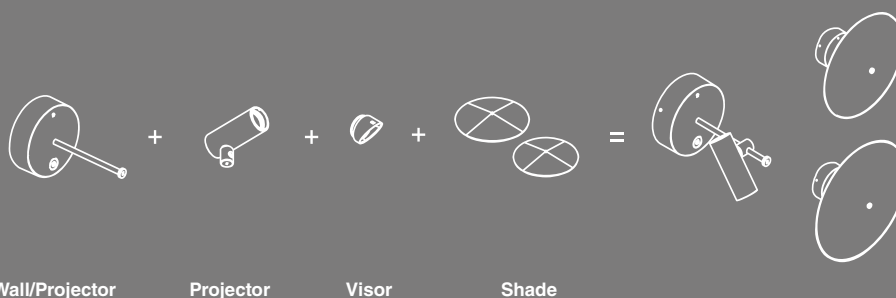

CLAP Projector

IP65 no incl. 355° 360°

Material	Body Aluminium
Power	6W
Light Source	COB LED
Class	III
CRI	>80
Voltage (V/Hz)	24VDC
Cable	2 MT

Family	Finish	Color T°	Beam Angle
75702- Clap Projector	2 Black	2 2700K	1 15°
	3 White	3 3000K	2 24°
			3 38°

15° COB LED 6W CRI>80
481lm 2700K
COB LED 6W CRI>80
496lm 3000K

24° COB LED 6W CRI>80
553lm 2700K
COB LED 6W CRI>80
570lm 3000K

38° COB LED 6W CRI>80
508lm 2700K
COB LED 6W CRI>80
524lm 3000K

Visor Accessory

75714-2 ● Black 5,40€

Optional drivers *Remote drivers

24VDC	6W	220/240V	1-30 units	on/off	IP20	98324099	32,20€
			1-30 units	on/off	IP67	98324100	70,60€