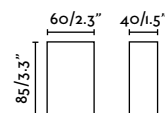

70566N ● Dark Grey 80,10€
70567N ● Matt White 83,00€

Material	Body Aluminium Diff Transparent Glass
Power	4W
Lumen Output	130lm
Light Source	SMD LED 3000K
Class	I
CRI	>80
Voltage (V/Hz)	100V-240V/50-60Hz
Beam angle	120°