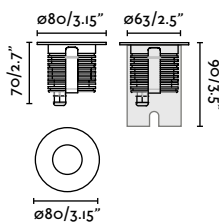

70726 3000K 110lm ● Satin Stainless **82,40€**

70730 3000K 110lm ● Anodized Black **82,30€**

70733 2700K 77lm ● Satin Aluminium **82,30€**

70735 2700K 77lm ● Anodized Black **82,30€**

Material	Body Stainless Steel 316L + Aluminium Diff Transparent Glass
Power	2W
Light Source	SMD LED
Class	III
CRI	>90
Voltage (V/Hz)	2,85V
Beam angle	15°
Cut out (mm)	ø32
Recom. Driver	98310206E
Resistance (Kg)	1000

*Drivers info pag. 464

70728 3000K 272lm ● Satin Stainless **142,50€**

70731 3000K 420lm ● Anodized Black **142,50€**

70734 2700K 191lm ● Satin Aluminium **142,50€**

70736 2700K 191lm ● Anodized Black **142,50€**

Material	Body Stainless Steel 316L + Aluminium Diff Transparent Glass
Power	7W
Light Source	COB LED
Class	III
CRI	>90
Voltage (V/Hz)	20V
Beam angle	36°
Cut out (mm)	ø60
Recom. Driver	98310620
Resistance (Kg)	1000

*Drivers info pag. 464

70729 ● Satin Stainless **173,30€**

70732 ● Anodized Black **173,30€**

Material	Body Stainless Steel 316L + Aluminium Diff Transparent Glass
Power	13W
Lumen Output	640lm
Light Source	COB LED 3000K
Class	III
CRI	>90
Voltage (V/Hz)	36V
Beam angle	36°
Cut out (mm)	ø68
Recom. Driver	98310620
Resistance (Kg)	1000

*Drivers info pag. 464