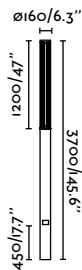

Lumen Output	CCT	Voltage (V/Hz)	Lens (°)	
751300	2578lm	2700K	100V-240V/50-60Hz	360°	1.662,80€
751300C	2578lm	2700K	220V-240V/50-60Hz	360°	1.773,50€
751300D	2578lm	2700K	220V-240V/50-60Hz	360°	1.705,50€
751301	2560lm	2700K	100V-240V/50-60Hz	360 WIDE°	1.662,80€
751301C	2560lm	2700K	220V-240V/50-60Hz	360 WIDE°	1.773,50€
751301D	2560lm	2700K	220V-240V/50-60Hz	360 WIDE°	1.705,50€
751302	2429lm	2700K	100V-240V/50-60Hz	180°	1.672,10€
751302C	2429lm	2700K	220V-240V/50-60Hz	180°	1.782,90€
751302D	2429lm	2700K	220V-240V/50-60Hz	180°	1.714,80€
751310	2230lm	3000K	100V-240V/50-60Hz	360°	1.662,80€
751310C	2658lm	3000K	220V-240V/50-60Hz	360°	1.773,50€
751310D	2658lm	3000K	220V-240V/50-60Hz	360°	1.705,50€
751311	3010lm	3000K	100V-240V/50-60Hz	360 WIDE°	1.662,80€
751311C	2639lm	3000K	220V-240V/50-60Hz	360 WIDE°	1.773,50€
751311D	2639lm	3000K	220V-240V/50-60Hz	360 WIDE°	1.705,50€
751312	2371lm	3000K	100V-240V/50-60Hz	180°	1.672,10€
751312C	2504lm	3000K	220V-240V/50-60Hz	180°	1.782,90€
751312D	2504lm	3000K	220V-240V/50-60Hz	180°	1.714,80€
751320	2738lm	4000K	100V-240V/50-60Hz	360°	1.662,80€
751320C	2738lm	4000K	220V-240V/50-60Hz	360°	1.773,50€
751320D	2738lm	4000K	220V-240V/50-60Hz	360°	1.705,50€
751321	2718lm	4000K	100V-240V/50-60Hz	360 WIDE°	1.662,80€
751321C	2718lm	4000K	220V-240V/50-60Hz	360 WIDE°	1.773,50€
751321D	2718lm	4000K	220V-240V/50-60Hz	360 WIDE°	1.705,50€
751322	2579lm	4000K	100V-240V/50-60Hz	180°	1.672,10€
751322C	2579lm	4000K	220V-240V/50-60Hz	180°	1.782,90€
751322D	2579lm	4000K	220V-240V/50-60Hz	180°	1.714,80€

180°

360°

360° WIDE