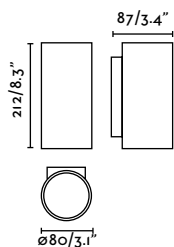

Kov R 2L

IP65 IK05 incl. SEA SIDE SUITABLE

Material	Body Aluminium
Power	2x6W
Light Source	COB LED
Class	I
CRI	>80
Voltage (V/Hz)	220V-240V/50-60Hz

Family	Finish	Color T°	Beam Angle*
71791- Kov Rounded 2 lights	1 White 2 Black	2 2700K	1 14°/14°
		3 3000K	2 14°/22°
			3 22°/22°
			4 22°/30°
			5 30°/30°
			6 30°/14°

*NOTE: You can choose the same or different beam angle for each product side

14° COB LED 2x6W CRI>80 1214lm 2700K
COB LED 2x6W CRI>80 1291lm 3000K

22° COB LED 2x6W CRI>80 1304lm 2700K
COB LED 2x6W CRI>80 1386lm 3000K

30° COB LED 2x6W CRI>80 1387lm 2700K
COB LED 2x6W CRI>80 1474lm 3000K