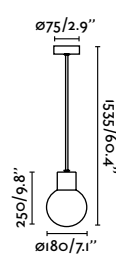

Mistu
Faro Lab

IP44

74427C-02 ● Dark Grey + Opal 88,90€

Material	Body Aluminium
	Diff Opal PMMA
Light Source	1 E27 max. 15W
Bulb incl.	No
Recom. Bulb	17437
Class	I

Moon
Faro Lab

IP44

74427C-01 ● Dark Grey + Opal 103,10€

Material	Body Aluminium
	Diff Opal PMMA
Light Source	1 E27 max. 15W
Bulb incl.	No
Recom. Bulb	17437
Class	I