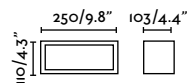

Tejo

IP54

70573 ● Dark Grey 76,90€
70573B ● Matt White 76,90€

Material	Body Aluminium
	Diff Opal PC
Light Source	1 E27 max. 15W
Bulb incl.	No
Recom. Bulb	17463
Class	I

Fred 200

IP65 IK10 incl. SEA SIDE SUITABLE