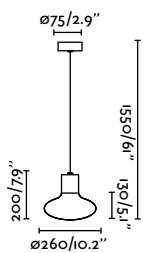

Blubs
Estudi Ribaudí

IP44

74427C-03 ● Dark Grey + Opal 110,90€

Material	Body Aluminium
	Diff Opal PMMA
Light Source	1 E27 max. 15W
Bulb incl.	No
Recom. Bulb	17437
Class	I

Muffin
Àlex & Manel Llusçà

IP44

74427C-04 ● Dark Grey + Opal 102,20€

Material	Body Aluminium
	Diff Opal PMMA
Light Source	1 E27 max. 15W
Bulb incl.	No
Recom. Bulb	17437
Class	I