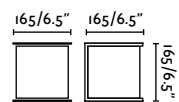

Kubick

IP44 IK06

- 70689 ● Dark Grey 102,30€
- 70715 ● Grey 102,30€

Material	Body Aluminium Diff Opal PC
Light Source	1 E27 max. 15W
Bulb incl.	No
Recom. Bulb	17463
Class	I

Hikari

IP65 IK10 incl.

- 71274 ● Dark Grey 131,40€

Material	Body Aluminium Diff Opal PC
Power	10W
Lumen Output	510lm
Light Source	SMD LED 3000K
Class	I
CRI	>80
Voltage (V/Hz)	100V-240V/50-60Hz