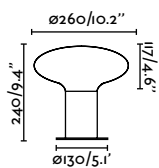

Blubs 240
Estudi Ribaudí

IP44

74433S-03 ● Dark Grey + Opal 112,90€

Material	Body Aluminium
	Diff Opal PMMA
Light Source	1 E27 max. 15W
Bulb incl.	No
Recom. Bulb	17437
Class	I

Moon 300
Faro Lab

IP44

74433S-01 ● Dark Grey + Opal 105,20€

Material	Body Aluminium
	Diff Opal PMMA
Light Source	1 E27 max. 15W
Bulb incl.	No
Recom. Bulb	17437
Class	I