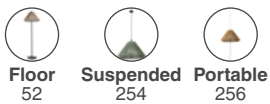

Saigon C70
Nahrang

IP65/44

- 71575P-09 Dark Grey + Beige **663,90€**
- 71575P-11 Dark Grey + Green **663,90€**
- 71575P-13 Dark Grey + Ochre **663,90€**

Material	Body Aluminium
	Diff Opal PEMD
	Shade PP
Light Source	1 E27 max. 15W
Bulb incl.	No
Recom. Bulb	17463
Class	II
Cable	2 MT

Saigon W70
Nahrang

IP65/44

- 71575P-07 Dark Grey + Brown **567,70€**

Material	Body Aluminium
	Diff Opal PEMD
	Shade Synthetic Wicker
Light Source	1 E27 max. 15W
Bulb incl.	No
Recom. Bulb	17463
Class	II
Cable	2 MT

Saigon T70
Nahrang

IP65/44

- 71575P-05 Dark Grey + Cream **426,70€**
- 71575P-06 Dark Grey + Brown **426,80€**

Material	Body Aluminium
	Diff Opal PEMD
	Shade Textilene
Light Source	1 E27 max. 15W
Bulb incl.	No
Recom. Bulb	17463
Class	II
Cable	2 MT