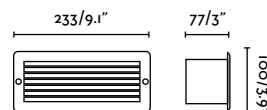

- 71480 ● Matt White 20,90€
- 71481 ● Matt Black 20,90€

Material	Body Aluminium
	Diff Opal Glass
Light Source	1 E27 max. 15W
Bulb incl.	No
Recom. Bulb	17463
Class	I
Cut out (mm)	230x89

Esca/Liso box	
71482	9,20€

Material	Body PVC