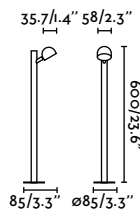

Brot 600
Yembarastudio

IP65 incl. 355° IP68 CONNECTOR

reddot winner 2021

75573 ● Black 115,90€

Material	Body Aluminium
Power	7W
Lumen Output	290lm
Light Source	SMD LED 2700K
Class	II
CRI	>80
Voltage (V/Hz)	100V-240V/50-60Hz
Beam angle	80°
Cable	2 MT