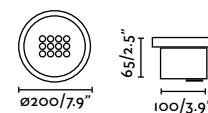

71701 ● Matt Black 136,10€

71702 ● Matt Black 127,60€

71716 13° 2580lm ● Matt Black 354,80€

71717 40° 2580lm ● Matt Black 347,80€

Material	Body Aluminium
	Diff Transparent Glass
Power	4W
Lumen Output	269,8lm
Light Source	SMD LED 3000K
Class	III
CRI	≥90
Voltage (V/Hz)	24VDC
Beam angle	13°
Cut out (mm)	ø82
Recom. Driver	98324020U

*Drivers info pag. 464

Recessed box	
71703	● Black 35,70€
Material	Body ABS
Cut out	175x195

Material	Body Aluminium
	Diff Transparent Glass
Power	8W
Lumen Output	639lm
Light Source	SMD LED 3000K
Class	III
CRI	≥90
Voltage (V/Hz)	24VDC
Beam angle	13°
Cut out (mm)	ø82
Recom. Driver	98324015U

*Drivers info pag. 464

Recessed box	
71703	● Black 35,70€
Material	Body ABS
Cut out	175x195

Material	Body Aluminium + ABS
	Diff Transparent Glass
Power	25W
Light Source	SMD LED 3000K
Class	III
CRI	≥90
Voltage (V/Hz)	24VDC
Cut out (mm)	250x235
Recom. Driver	98324030

*Drivers info pag. 464