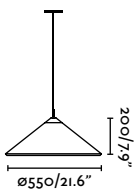

71579-02 ● Dark Grey + White 276,50€

Material	Body Aluminium
	Shade PEMD
Light Source	1 E27 max. 15W
Bulb incl.	No
Recom. Bulb	17463
Class	II
Cable	1.2 MT