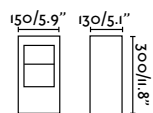

Cast 300

IP65 IK06 incl.

74155 ● Dark Grey 274,60€

Material	Body Concrete
	Diff Opal PC
Power	10W
Lumen Output	550lm
Light Source	SMD LED 3000K
Class	I
CRI	>80
Voltage (V/Hz)	220V-240V/50-60Hz

Cast 500

IP65 IK06 incl.

74156 ● Dark Grey 366,30€

Material	Body Concrete
	Diff Opal PC
Power	10W
Lumen Output	550lm
Light Source	SMD LED 3000K
Class	I
CRI	>80
Voltage (V/Hz)	220V-240V/50-60Hz