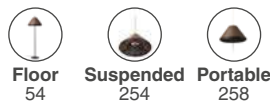

Saigon C70
Nahrang

IP65/44

- 71575P-09 Dark Grey + Beige **663,90€**
- 71575P-11 Dark Grey + Green **663,90€**
- 71575P-13 Dark Grey + Ochre **663,90€**

Material	Body Aluminium
	Diff Opal PEMD
	Shade PP
Light Source	1 E27 max. 15W
Bulb incl.	No
Recom. Bulb	17463
Class	II
Cable	2 MT

Saigon W70
Nahrang

IP65/44

- 71575P-07 Dark Grey + Brown **567,70€**

Material	Body Aluminium
	Diff Opal PEMD
	Shade Synthetic Wicker
Light Source	1 E27 max. 15W
Bulb incl.	No
Recom. Bulb	17463
Class	II
Cable	2 MT

Saigon T70
Nahrang

IP65/44

- 71575P-05 Dark Grey + Cream **426,70€**
- 71575P-06 Dark Grey + Brown **426,80€**

Material	Body Aluminium
	Diff Opal PEMD
	Shade Textilene
Light Source	1 E27 max. 15W
Bulb incl.	No
Recom. Bulb	17463
Class	II
Cable	2 MT