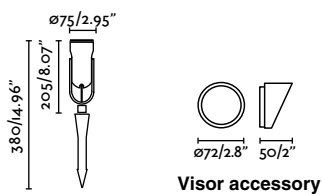

Slot 200 Spike
Lucid Product Design

IP65 IK08 incl.

70037 ● Black 164,60€

Material	Body Aluminium
	Diff Transparent Glass
Power	13W
Lumen Output	750lm
Light Source	COB LED 3000K
Class	I
CRI	>80
Voltage (V/Hz)	100V-240V/50-60Hz
Beam angle	28°
Cable	1.5 MT

Visor Accessory

70039 ● Black 17,30€

Material	Body Aluminium