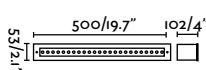

- 71732 25° 1367lm ● Satin Stainless **445,50€**
- 71733 30x60° 1413lm ● Satin Stainless **445,50€**

Material	Body Stainless Steel 316L
	Diff Transparent Glass
Power	16W
Light Source	SMD LED 3000K
Class	III
CRI	≥90
Voltage (V/Hz)	24VDC
Cut out (mm)	520x53
Recom. Driver	98324020U
Resistance (Kg)	1000

*Drivers info pag. 464