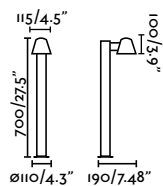

Gina

IP44

71352 ● Dark Grey 124,60€

Material	Body Aluminium
	Diff Transparent Glass
Light Source	1 GU10 max. 5W
Bulb incl.	No
Recom. Bulb	17334
Class	I

Chandra

IP54 IK06

72298 ● Dark Grey 162,10€

Material	Body Aluminium
	Diff Opal Glass
Power	7W
Lumen Output	304lm
Light Source	COB LED 3000K
Class	I
CRI	>80
Voltage (V/Hz)	100V-240V/50-60Hz

Wall
322