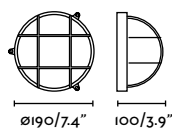

Timon

IP44

70996

Brass 140,20€

Material	Body Brass
	Diff Transparent Glass
Light Source	1 E27 max. 15W
Bulb incl.	No
Recom. Bulb	17463
Class	I

Noray

IP44 IK03

70999

Brass 119,00€

Material	Body Brass
	Diff Transparent Glass
Light Source	1 E27 max. 15W
Bulb incl.	No
Recom. Bulb	17463
Class	I