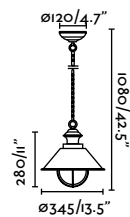

Nautica 340

IP33

- 71139 Rust Brown **134,90€**

Material	Body Steel
	Diff Transparent Glass
Light Source	1 E27 max. 15W
Bulb incl.	No
Recom. Bulb	17463
Class	I
Cable	1 MT

Wall
388

Pole
170

outdoor

Suspended