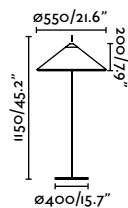

Saigon 2000 R55
Nahtrang

IP65/44

Saigon 1150 R55
Nahtrang

IP65/44

Saigon 500 R55
Nahtrang

IP65/44

Material	Body Aluminium
	Diff Opal PEMD
	Shade PEMD
Light Source	1 E27 max. 15W
Bulb incl.	No
Recom. Bulb	17463
Class	II
Cable	2 MT

Material	Body Aluminium
	Diff Opal PEMD
	Shade PEMD
Light Source	1 E27 max. 15W
Bulb incl.	No
Recom. Bulb	17463
Class	II
Cable	2 MT

Material	Body Aluminium
	Diff Opal PEMD
	Shade PEMD
Light Source	1 E27 max. 15W
Bulb incl.	No
Recom. Bulb	17463
Class	II
Cable	2 MT