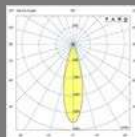

COB LED 6W CRI>80
553lm 2700K
24° COB LED 6W CRI>80
570lm 3000K