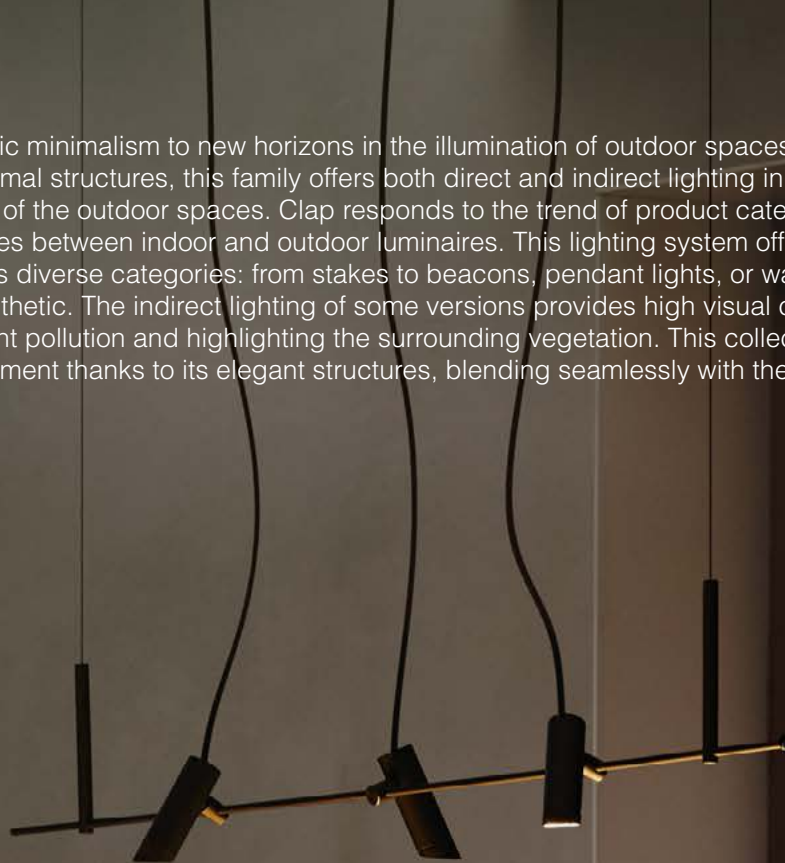

Conceived to take aesthetic minimalism to new horizons in the illumination of outdoor spaces and gardens. With pure design and minimal structures, this family offers both direct and indirect lighting in its various versions, transforming every corner of the outdoor spaces. Clap responds to the trend of product category hybridization, thus blurring the boundaries between indoor and outdoor luminaires. This lighting system offers great flexibility for project design thanks to its diverse categories: from stakes to beacons, pendant lights, or wall sconces, all with a distinctive and refined aesthetic. The indirect lighting of some versions provides high visual comfort and prevents glare, while eliminating light pollution and highlighting the surrounding vegetation. This collection harmoniously integrates with the environment thanks to its elegant structures, blending seamlessly with the natural landscape.