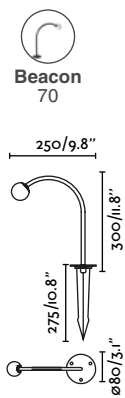

Cuca 300
Faro Lab

IP65 IK06

NEW

75583
Driver incl. ● Black **167,50€**

Class II
Voltage (V/Hz) 220V-240V/50-60Hz

75581
Driver not incl.* ● Black **155,30€**

Class III
Voltage (V/Hz) 24VDC

*Drivers info pag. 464

Material	Body Stainless Steel
	Diff Opal Glass
Power	3W
Lumen Output	154lm
Light Source	COB LED 2700K
CRI	>90
Cable	0.5 MT

Cuca 650
Faro Lab

IP65 IK06

NEW

75565
Driver incl. ● Black **242,00€**

Class II
Voltage (V/Hz) 220V-240V/50-60Hz

75561
Driver not incl.* ● Black **197,00€**

Class III
Voltage (V/Hz) 24VDC

*Drivers info pag. 464

Material	Body Stainless Steel
	Diff Opal Glass
Power	3W
Lumen Output	154lm
Light Source	COB LED 2700K
CRI	>90
Cable	0.5 MT

Cuca 1193
Faro Lab

IP65 IK06

NEW

75566
Driver incl. ● Black **263,70€**

Class II
Voltage (V/Hz) 220V-240V/50-60Hz

75562
Driver not incl.* ● Black **219,00€**

Class III
Voltage (V/Hz) 24VDC

*Drivers info pag. 464

Material	Body Stainless Steel
	Diff Opal Glass
Power	3W
Lumen Output	154lm
Light Source	COB LED 2700K
CRI	>90
Cable	0.5 MT