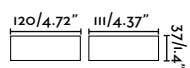

outdoor

Surface

Nairobi 70832

353

Taima

71388 ● Dark Grey 85,10€

Material	Body Aluminium
	Diff Transparent Glass
Power	6W
Lumen Output	310lm
Light Source	COB LED 3000K
Class	I
CRI	>80
Voltage (V/Hz)	220V-240V/50-60Hz
Beam angle	180°