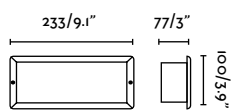

- 71490 ● Matt White 23,70€
- 71491 ● Matt Black 23,70€

Material	Body Aluminium
	Diff Opal Glass
Light Source	1 E27 max. 15W
Bulb incl.	No
Recom. Bulb	17463
Class	I
Cut out (mm)	230x89

Esca/Liso box	
71482	9,20€

Material	Body PVC