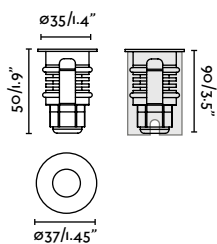

70726 3000K 110lm ● Satin Stainless **82,40€**

70730 3000K 110lm ● Anodized Black **82,30€**

70733 2700K 77lm ● Satin Aluminium **82,30€**

70735 2700K 77lm ● Anodized Black **82,30€**

Material	Body Stainless Steel 316L + Aluminium Diff Transparent Glass
Power	2W
Light Source	SMD LED
Class	III
CRI	>90
Voltage (V/Hz)	2,85V
Beam angle	15°
Cut out (mm)	ø32
Recom. Driver	98310206E
Resistance (Kg)	1000

*Drivers info pag. 464

70728 3000K 272lm ● Satin Stainless **142,50€**

70731 3000K 420lm ● Anodized Black **142,50€**

70734 2700K 191lm ● Satin Aluminium **142,50€**

70736 2700K 191lm ● Anodized Black **142,50€**

Material	Body Stainless Steel 316L + Aluminium Diff Transparent Glass
Power	7W
Light Source	COB LED
Class	III
CRI	>90
Voltage (V/Hz)	20V
Beam angle	36°
Cut out (mm)	ø60
Recom. Driver	98310620
Resistance (Kg)	1000

*Drivers info pag. 464

70729 ● Satin Stainless **173,30€**

70732 ● Anodized Black **173,30€**

Material	Body Stainless Steel 316L + Aluminium Diff Transparent Glass
Power	13W
Lumen Output	640lm
Light Source	COB LED 3000K
Class	III
CRI	>90
Voltage (V/Hz)	36V
Beam angle	36°
Cut out (mm)	ø68
Recom. Driver	98310620
Resistance (Kg)	1000

*Drivers info pag. 464