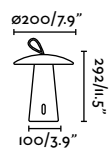

Task

IP54 IK08 DIM

16lm

103lm

263lm

70914 ● Matt White 158,00€

Material	Body Aluminium
	Diff Opal PC
Power	2W
Lumen Output	190lm
Light Source	SMD LED 3000K
Class	III
CRI	≥80
Voltage (V/Hz)	5VDC
Battery incl.	Yes
	5 Charge Max. 6h Worktime

Cairo

IP44 DIM

NEW

74500 ● Black 50,30€

74501 ● Sand 50,30€

Material	Body PC
	Diff Transparent PC
Power	2W
Lumen Output	120lm
Light Source	SMD LED 2700K
Class	III
CRI	≥80
Voltage (V/Hz)	5VDC
Battery incl.	Yes
	4 Charge Max. 7h Worktime