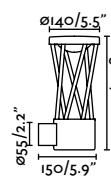

Block 135
Àlex & Manel Llusçà

IP65 IK06 SEA SIDE SUITABLE

74139 ● Concrete 161,40€

Material	Body Concrete
	Diff Opal Glass
Light Source	1 E27 max. 15W
Bulb incl.	No
Recom. Bulb	17462
Class	I

Twist
Estudi Ribaudí

IP65 incl.

71285 ● Dark Grey 190,00€

Material	Body Aluminium
	Diff Opal PC
Power	10W
Lumen Output	500lm
Light Source	SMD LED 3000K
Class	I
CRI	>80
Voltage (V/Hz)	100V-240V/50-60Hz