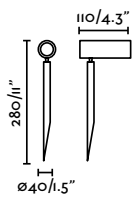

Beacon
82

Beacon
96

Seth 280

IP44 IK06 incl.

70227 ● Matt Black 89,60€

Material	Body Aluminium
	Diff Transparent PMMA
Power	6W
Lumen Output	375lm
Light Source	SMD LED 2700K
Class	II
CRI	>80
Voltage (V/Hz)	100V-240V/50-60Hz
Beam angle	40°
Cable	2 MT