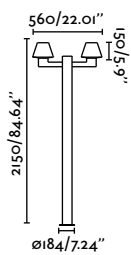

74436F3-02 ● Dark Grey + Opal 566,70€

Material	Body Aluminium Diff Opal PMMA
Light Source	3 E27 max. 15W
Bulb incl.	No
Recom. Bulb	17437
Class	I

Post
148

Floor
146

Suspended
265

Wall
382