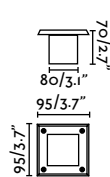

71498N ● Satin Stainless 102,40€

71499N ● Satin Stainless 118,90€

71495 ● Satin Stainless 72,00€

Material	Body Stainless Steel 316L + Aluminium Diff Opal Glass
Power	3W
Lumen Output	51lm
Light Source	SMD LED 3000K
Class	I
CRI	>80
Voltage (V/Hz)	220V-240V/50-60Hz
Cut out (mm)	ø90
Resistance (Kg)	1000

Material	Body Stainless Steel 316L + Aluminium Diff Opal Glass
Power	3W
Lumen Output	192lm
Light Source	SMD LED 3000K
Class	I
CRI	>80
Voltage (V/Hz)	220V-240V/50-60Hz
Cut out (mm)	80x80
Resistance (Kg)	1000

Material	Body Stainless Steel Diff Opal Glass
Light Source	1 GX53 max. 6W
Bulb incl.	Yes
Class	I
Cut out (mm)	ø90
Resistance (Kg)	2000