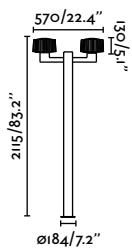

Muffin 2L
Àlex & Manel Llusçà

IP44

74435F2-04 ● Dark Grey + Opal 525,30€

Material	Body Aluminium
	Diff Opal PMMA
Light Source	2 E27 max. 15W
Bulb incl.	No
Recom. Bulb	17437
Class	I

Muffin 3L
Àlex & Manel Llusçà

IP44

74436F3-04 ● Dark Grey + Opal 606,00€

Material	Body Aluminium
	Diff Opal PMMA
Light Source	3 E27 max. 15W
Bulb incl.	No
Recom. Bulb	17437
Class	I

Post
148

Beacon
146

Suspended
264

Wall
384