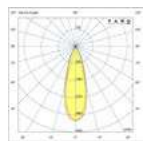

30° COB LED 6W CRI>80
835lm 2700K
COB LED 6W CRI>80
884lm 3000K