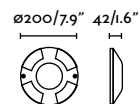

Loth 1L

IP67 IK10 incl.

70285 ● Matt Black 119,80€

Material	Body Aluminium
	Diff Opal PC
Power	6W
Lumen Output	210lm
Light Source	COB LED 3000K
Class	I
CRI	>80
Voltage (V/Hz)	220V-240V/50-60Hz
Resistance (Kg)	2000

Loth 2L

IP67 IK10 incl.

70286 ● Matt Black 130,70€

Material	Body Aluminium
	Diff Opal PC
Power	11,5W
Lumen Output	406lm
Light Source	COB LED 3000K
Class	I
CRI	>80
Voltage (V/Hz)	220V-240V/50-60Hz
Resistance (Kg)	2000

Loth 4L

IP67 IK10 incl.

70287 ● Matt Black 147,10€

Material	Body Aluminium
	Diff Opal PC
Power	13,5W
Lumen Output	472lm
Light Source	COB LED 3000K
Class	I
CRI	>80
Voltage (V/Hz)	220V-240V/50-60Hz
Resistance (Kg)	2000