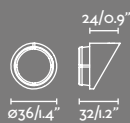

Visor Accessory

75714-2 ● Black 5,40€

Optional drivers *Remote drivers

24VDC	6W	220/240V	1-30 units	on/off	IP20	98324099	32,20€
			1-30 units	on/off	IP67	98324100	70,60€