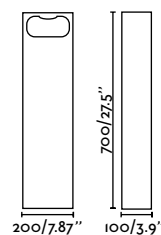

Material	Body Concrete
Power	6,5W
Light Source	SMD LED
Class	II
CRI	≥80
Voltage (V/Hz)	100V-277V/50-60Hz

Glint 75640

Totem 285
Roger Vancells

IP55 IK06 incl. SEA SIDE SUITABLE IP68 CONNECTOR

reddot winner 2023