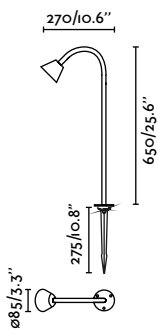

Material	Body Stainless Steel
	Diff Transparent Glass
Power	3W
Lumen Output	154lm
Light Source	COB LED 2700K
CRI	>90
Cable	0.5 MT

Toni
Alegre Design

IP65 IK07 SEA SIDE SUITABLE 90

71528 ● Matt Black 50,00€