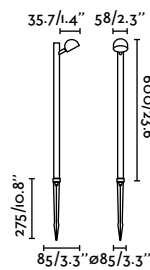

Brot 200
Yembarastudio

IP65 incl. 355° IP68 CONNECTOR

reddot winner 2021

75570 ● Black 96,10€

Material	Body Aluminium
Power	7W
Lumen Output	290lm
Light Source	SMD LED 2700K
Class	II
CRI	>80
Voltage (V/Hz)	100V-240V/50-60Hz
Beam angle	80°
Cable	2 MT

Brot 600
Yembarastudio

IP65 incl. 355° IP68 CONNECTOR

reddot winner 2021

75571 ● Black 106,20€

Material	Body Aluminium
Power	7W
Lumen Output	290lm
Light Source	SMD LED 2700K
Class	II
CRI	>80
Voltage (V/Hz)	100V-240V/50-60Hz
Beam angle	80°
Cable	2 MT