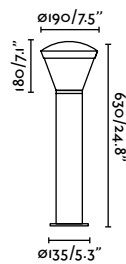

Shelby 330
Conillas

IP65 incl.

75537 ● Dark Grey 204,90€

Material	Body Aluminium
	Diff Transparent PC
Power	10W
Lumen Output	758lm
Light Source	SMD LED 3000K
Class	I
CRI	>80
Voltage (V/Hz)	100V-240V/50-60Hz

Shelby 630
Conillas

IP65 incl.

75538 ● Dark Grey 232,00€

Material	Body Aluminium
	Diff Transparent PC
Power	10W
Lumen Output	758lm
Light Source	SMD LED 3000K
Class	I
CRI	>80
Voltage (V/Hz)	100V-240V/50-60Hz