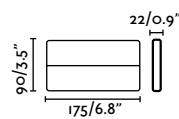

outdoor

Surface

Balic Wall
Yembarastudio

IP65 IK06 incl. DIM

2700K

3000K

4000K

70294