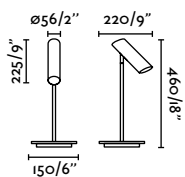

Link Table
Estudi Ribaudí

- 29881 Matt White 83,60€
- 29882 Matt Black 83,60€
- 29898 Bronze 107,90€

Material	Body Steel
Light Source	1 GU10 max. 8W
Bulb incl.	No
Recom. Bulb	17324
Class	II
Cable	1.9 MT

Link Floor
Estudi Ribaudí

- 29883 Matt White 144,70€
- 29884 Matt Black 144,70€
- 29899 Bronze 179,40€

Material	Body Steel
Light Source	1 GU10 max. 8W
Bulb incl.	No
Recom. Bulb	17324
Class	II
Cable	1.9 MT