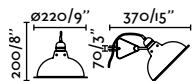

Pepper

- 64168 ● Beige 64,20€
- 64169 ● Matt Black 64,20€

Studio Nahrang

- 51133 ● Matt Black 48,30€
- 51134 ● Chrome 49,80€
- 51135 ● Gloss White 48,30€

Lena Clip

- 52059 ● Matt White 55,60€
- 52061 ● Matt Black 55,60€

Material	Body Steel
Light Source	1 E27 max. 15W
Bulb incl.	No
Recom. Bulb	17462
Class	II
Cable	1.7 MT

Material	Body Aluminium + ABS
Light Source	1 E14 max. 8W
Bulb incl.	No
Recom. Bulb	17461
Class	II
Cable	1.6 MT

Material	Body PC + Aluminium
Power	3W
Lumen Output	296 lm
Light Source	SMD LED 4000K
Class	II
CRI	>80
Voltage (V/Hz)	220V-240V/50-60Hz
Beam angle	30°
Cable	1.8 MT

Related Accessory

- 51129 ● Black 6,10€

Material	Body Steel
Table&Floor 92	Suspended 186
	Wall 344

Table&Floor
154