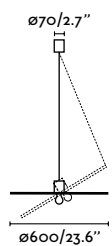

68590-69 ●● Matt Black + Rattan 133,20€

Material	Body Steel
	Shade Rattan
Light Source	1 E27 max. 15W
Bulb incl.	No
Recom. Bulb	17426
Class	II
Cable	1.5 MT

Hook accessory incl.