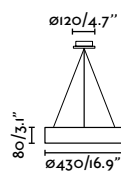

Dolme
Xjer Studio

64099 ● Matt White 252,00€

Material	Body Steel
	Diff PMMA
Power	23W
Lumen Output	1260 lm
Light Source	SMD LED 3000K
Class	I
CRI	>80
Voltage (V/Hz)	220V-240V/50-60Hz
Cable	1.6 MT

Ceiling
320

Cocotte 430
Jordi Llopis

64262 ● Gloss White 262,10€
64263 ● Gloss Black 262,10€

Material	Body Aluminium
	Diff PMMA
Power	30W
Lumen Output	2072 lm
Light Source	SMD LED 3000K
Class	I
CRI	>80
Voltage (V/Hz)	220V-240V/50-60Hz
Cable	1.1 MT

Ceiling
320