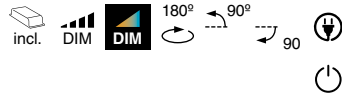

Inviting Wall
Bohman And Folenius

- 57302 ● Yellow 297,40€
- 57300 ● Matt White 297,40€
- 57301 ● Matt Black 297,40€

Material	Body Aluminium
	Diff PMMA
Power	6W
Lumen Output	586 lm
Light Source	SMD LED
Dimmable K	2700 - 4800K
Class	II
CRI	>80
Voltage (V/Hz)	100V-240V/50-60Hz
Cable	1.9 MT