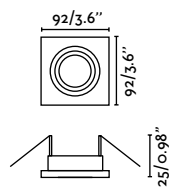

Radon R

- 43398 Matt White 18,50€
- 43408 Matt Black 18,60€

Material	Body Aluminium
Light Source	1 GU10 max. 8W
Bulb incl.	No
Recom. Bulb	17316
Voltage (V/Hz)	100V-240V/50-60Hz
Socket incl.	No
Recom. Socket	43065
Cut out	ø80

Radon SQ

- 43396 Matt White 18,50€
- 43406 Matt Black 18,60€

Material	Body Aluminium
Light Source	1 GU10 max. 8W
Bulb incl.	No
Recom. Bulb	17316
Voltage (V/Hz)	100V-240V/50-60Hz
Socket incl.	No
Recom. Socket	43065
Cut out	ø80

Radon RCT

- 43397 Matt White 36,70€
- 43407 Matt Black 36,70€

Material	Body Aluminium
Light Source	2 GU10 max. 8W
Bulb incl.	No
Recom. Bulb	17316
Voltage (V/Hz)	100V-240V/50-60Hz
Socket incl.	No
Recom. Socket	43065
Cut out	80x170