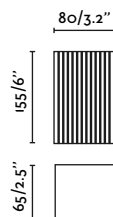

Lune SQ 1L

NEW

- 40534 White 21,40€
- 40535 Black 21,40€
- 40536 Grey 21,40€
- 40537 Terracotta 21,40€

Material	Body Aluminium + Steel
Light Source	1 GU10 max. 8W
Bulb incl.	No
Recom. Bulb	17316
Class	I

Lune SQ 2L

NEW

- 40565 White 31,40€
- 40566 Black 31,40€
- 40567 Grey 31,40€
- 40568 Terracotta 31,40€

Material	Body Aluminium + Steel
Light Source	2 GU10 max. 8W
Bulb incl.	No
Recom. Bulb	97685327
Class	I