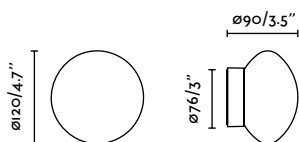

Nubo 120

IP44 incl.

NEW

- 60006 Matt White 102,10€
- 60007 Matt Black 102,10€

Material	Body Aluminium
	Diff Glass
Power	7,8W
Lumen Output	362 lm
Light Source	SMD LED 2700K
Class	II
CRI	90
Voltage (V/Hz)	220V-240V/50-60Hz

Nubo 150

IP44 incl.

NEW

- 60008 Matt White 121,60€
- 60009 Matt Black 121,60€

Material	Body Aluminium
	Diff Glass
Power	9,7W
Lumen Output	821 lm
Light Source	SMD LED 2700K
Class	II
CRI	90
Voltage (V/Hz)	220V-240V/50-60Hz