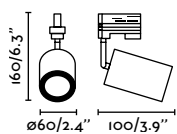

*Accessories page 292