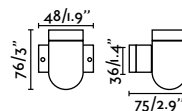

Joy
Nahtrang

- 64027 ● Matt Black 96,80€
- 64028 ● Matt White 96,80€

Kera

- 62300 ● Gloss White 24,50€
- 62301 ● Gloss Black 24,50€

Sera

- 62302 ● Gloss White 26,20€
- 62303 ● Gloss Black 26,20€

Material	Body Aluminium
	Diff Glass
Power	3W
Lumen Output	276 lm
Light Source	SMD LED 3000K
Class	I
CRI	>80
Voltage (V/Hz)	100V-240V/50-60Hz

Material	Body Ceramic
Light Source	1 E27 max. 15W
Bulb incl.	No
Recom. Bulb	17464
Class	II

Material	Body Ceramic
Light Source	1 E27 max. 15W
Bulb incl.	No
Recom. Bulb	17464
Class	II