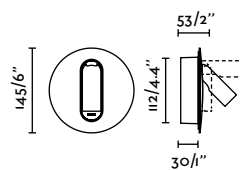

Recessed and Surface

* USB Type C port

One reader, two installation options: TIMIT can be installed recessed or surface-mounted. Its circular shape breaks away from the straight lines found in most spaces.