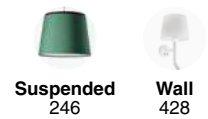

Savoy Table
Isaac Piñeiro

- 20304-82 Matt White + White 174,40€
- 20305-83 Matt Black + Black 174,40€
- 20305-84   Matt Black + Green 174,40€

Material	Body Steel
	Shade Textile
Light Source	1 E27 max. 15W
Bulb incl.	No
Recom. Bulb	17463
Class	II
Cable	2 MT

Savoy Floor
Isaac Piñeiro

- 20306-85 Matt White + White 336,30€
- 20307-86 Matt Black + Black 336,30€
- 20307-87   Matt Black + Green 336,30€

Material	Body Steel
	Shade Textile
Light Source	1 E27 max. 15W
Bulb incl.	No
Recom. Bulb	17464
Class	II
Cable	2 MT