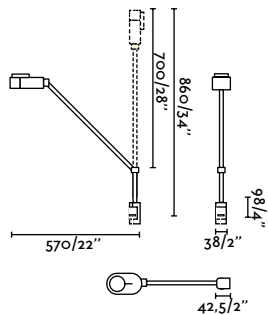

- 57315 Matt White 428,70€
- 57316 Matt Black 428,70€
- 57317 Yellow 428,70€

Material	Body Aluminium
	Diff PMMA
Power	6W
Lumen Output	586 lm
Light Source	SMD LED
Dimmable K	2700 - 4800K
Class	II
CRI	>80
Voltage (V/Hz)	100V-240V/50-60Hz
Cable	1.9 MT

reddot award 2019
winner