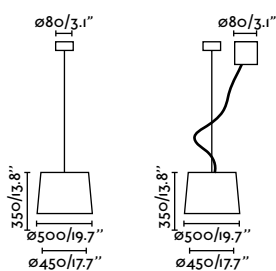

Samba 700
Faro Lab

Standard Canopy

- 64329-154 NEW** ●● Matt Black + Beige **679,40€**

Displaced Canopy

- 64330-154 NEW** ●● Matt Black + Beige **703,70€**

Material	Body Steel
	Diff Papyrus
	Shade Textile
Light Source	3 E27 max. 45W
Bulb incl.	No
Recom. Bulb	17463
Class	II
Cable	1.5 MT