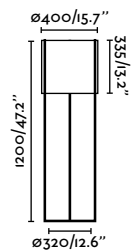

Drum Table
Nahtrang

- 24020-31 Matt Black + Beige **233,50€**
- 24020-32 Matt Black + Dark Grey **239,20€**

Material	Body Steel
	Diff PC
	Shade Textile
Light Source	1 E27 max. 15W
Bulb incl.	No
Recom. Bulb	17463
Class	II
Cable	1.8 MT

Drum Floor
Nahtrang

- 24023-33 Matt Black + Beige **425,30€**
- 24023-34 Matt Black + Dark Grey **425,30€**

Material	Body Steel
	Diff PC
	Shade Textile
Light Source	1 E27 max. 15W
Bulb incl.	No
Recom. Bulb	17464
Class	II
Cable	2.1 MT