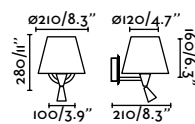

Sumba
Faro Lab

64307-71 ●● Matt Black + Rattan 106,20€

Material	Body Steel
	Shade Rattan
Light Source	1 E27 max. 15W
Bulb incl.	No
Recom. Bulb	17426
Class	I

Sumba Reader
Faro Lab

64309-71 ●● Matt Black + Rattan 147,20€

Material	Body Steel
	Shade Rattan
Light Source	1 E27 max. 15W
Bulb incl.	No
Recom. Bulb	17426
Reader	3W 3000K 191lm
Driver incl.	Yes
Class	I

Suspended
240

Table
56