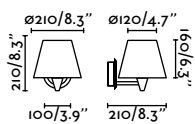

Sumba
Faro Lab

64307-71 ●● Matt Black + Rattan 106,20€

Material	Body Steel
	Shade Rattan
Light Source	1 E27 max. 15W
Bulb incl.	No
Recom. Bulb	17426
Class	I

Sumba Reader
Faro Lab

64309-71 ●● Matt Black + Rattan 147,20€

Material	Body Steel
	Shade Rattan
Light Source	1 E27 max. 15W
Bulb incl.	No
Recom. Bulb	17426
Reader	3W 3000K 191lm
Driver incl.	Yes
Class	I

Suspended
240

Table
56