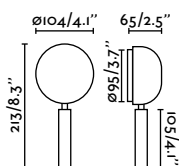

indoor

Wall

Rob 68497
Dario Fernandez and Corso Estudio | Photo by Juan de los Mares

Suau Tray Left
Nahtrang

- 62124 Matt White 164,30€
- 62125 Grey 164,30€

Material	Body Aluminium + Steel
Power	3W
Lumen Output	190 lm
Light Source	HIGH POWER LED 3000K
Class	I
CRI	>80
Voltage (V/Hz)	100V-240V/50-60Hz
Beam angle	30°