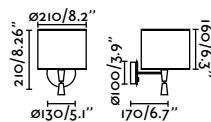

*Structures and shades also sold separately on page 632