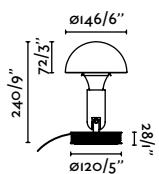

Bela
Faro Lab

NEW

- 56100 ● Black 84,60€
- 56101 ● White 84,60€
- 56102 ● Blue 84,60€
- 56103 ● Red 84,60€

Material	Body Steel
	Shade Steel
Light Source	1 E27 max. 15W
Bulb incl.	No
Recom. Bulb	17462
Class	II
Cable	2.7 MT