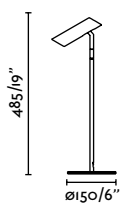

Leo Table
Estudi Ribaudí

NEW

- 43796 Matt White 170,10€
- 43797 Matt Black 170,10€

Material	Body Aluminium
Power	3,5W
Lumen Output	299 lm
Light Source	COB LED 2700K
Class	II
CRI	≥90
Voltage (V/Hz)	220V-240V/50-60Hz
Cable	2 MT

Leo Floor
Estudi Ribaudí

NEW

- 43798 Matt White 227,30€
- 43799 Matt Black 227,30€

Material	Body Aluminium
Power	3,5W
Lumen Output	299 lm
Light Source	COB LED 2700K
Class	II
CRI	≥90
Voltage (V/Hz)	220V-240V/50-60Hz
Cable	2 MT

Track
614

Wall
352

Ceiling
288