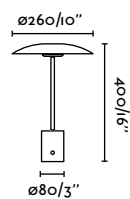

- 28387 Satin Gold + Matt Black **314,40€**
- 28388 Black + Copper **314,40€**
- 28350 NEW Gloss Black **303,40€**
- 28351 NEW Gloss Blue **303,40€**
- 28352 NEW Gloss Garnet **303,40€**

Material	Body Steel
	Diff PC
Power	12W
Lumen Output	782 lm
Light Source	SMD LED 2700K
Class	II
CRI	>80
Voltage (V/Hz)	100V-240V/50-60Hz
Cable	2 MT