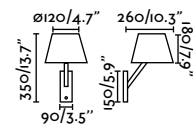

Rob Shade

68496 Bronze + Opal **144,30€**
68498 Satin Nickel + Opal **140,10€**

Tira

64322 Matt White + White **108,00€**
64323 Matt Black + Black **108,00€**

Moma

68504 Chrome + White **82,40€**

Material	Body Steel + Aluminium Shade PMMA
Light Source	1 E27 max. 15W
Bulb incl.	No
Recom. Bulb	17463
Reader	3
Driver incl.	Yes
Class	I

Material	Body Steel + Aluminium Shade Textile
Light Source	1 E27 max. 15W
Bulb incl.	No
Recom. Bulb	17463
Reader	3
Driver incl.	Yes
Class	I

Material	Body Steel Shade Textile
Light Source	1 E27 max. 15W
Bulb incl.	No
Recom. Bulb	17463
Class	I

Table&Floor
148