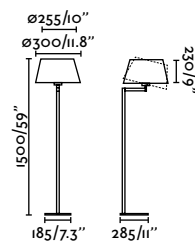

Artis Table
Àlex & Manel Llusçà

68488 Bronze + White 219,80€

Material	Body Steel
	Shade Textile
Light Source	1 E27 max. 15W
Bulb incl.	No
Recom. Bulb	17463
Class	II
Cable	2.4 MT

Artis Floor
Àlex & Manel Llusçà

68489 Bronze + White 390,80€

Material	Body Steel
	Shade Textile
Light Source	1 E27 max. 15W
Bulb incl.	No
Recom. Bulb	17463
Class	II
Cable	3.2 MT

Wall
440