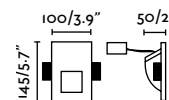

*Drivers info on page 637