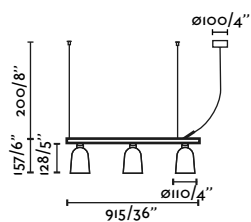

Studio Lineal

Nahtrng

- 28266 ●● Matt Black + Black 256,30€
- 28267 ●● Matt Black + White 256,30€
- 28268 ●● Matt Black + Green 256,30€
- 28281 ●● Matt Black + Blue 256,30€
- 28282 ●● Matt Black + Pink 256,30€

Material	Body Steel
	Shade Steel
Light Source	3 E14 max. 8W
Bulb incl.	No
Recom. Bulb	17461
Class	II
Cable	2 MT