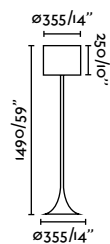

Hotel Floor
Àlex & Manel Llusçà

29948 ●● Matt Black + Black 263,80€

Material	Body Steel
	Diff Textile
	Shade Textile
Light Source	1 E27 max. 15W
Bulb incl.	No
Recom. Bulb	17464
Class	II
Cable	1.9 MT

Black

29764 ●● Gloss Black + Black 140,50€

Material	Body Steel
	Shade Textile
Light Source	1 E27 max. 15W
Bulb incl.	No
Recom. Bulb	17464
Class	II
Cable	2.5 MT