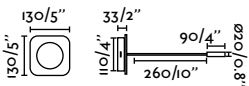

Mood SQ Reader
Nahtrng

- 20060   Oak + Black **114,40€**
- 20064   Black + Black **100,00€**

Material	Body Steel + Wood
Power	2W
Lumen Output	69 lm
Light Source	SMD LED 3000K
Reader	2W 105lm
Class	II
CRI	>80
Voltage (V/Hz)	220V-240V/50-60Hz
Beam angle	325°

Mood RCT Reader
Nahtrng

- 20062   Oak + Black **180,70€**
- 20063   Black + Black **177,30€**

Material	Body Steel + Wood
	Diff PMMA
Power	6W
Lumen Output	79 lm
Light Source	SMD LED 3000K
Reader	2W 3000K 69lm
Class	II
CRI	>80
Voltage (V/Hz)	220V-240V/50-60Hz