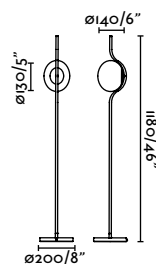

Le Vita Table Nahtrng

1W 95lm

4W 380lm

6W 570lm

- 29692D ● ● Gloss Gold + Opal **461,50€**
- 29697 ● ● Matt Black + Opal **454,40€**

Le Vita Floor Nahtrng

- 29693D ● ● Gloss Gold + Opal **570,50€**
- 29698 ● ● Matt Black + Opal **559,60€**

Material	Body Steel
	Diff Glass
Power	7W
Lumen Output	694 lm
Light Source	SMD LED 2700K
Class	II
CRI	>80
Voltage (V/Hz)	220V-240V/50-60Hz
Cable	2 MT

Material	Body Steel
	Diff Glass
Power	7W
Lumen Output	694 lm
Light Source	SMD LED 2700K
Class	II
CRI	>80
Voltage (V/Hz)	100V-240V/50-60Hz
Cable	2 MT