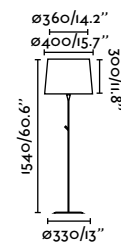

Material	Body Steel
	Shade Textile
Light Source	1 E27 max. 15W
Bulb incl.	No
Recom. Bulb	17464
Class	I
Cable	1.8 MT

Switch

Suspended
254

Wall
426

*Structures and shades also sold separately on page 632

Samba 64312-41