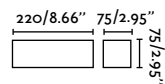

Cheras 2

63173 ● Matt White 76,00€

Material	Body Plaster
	Diff Glass
Light Source	1 R7S 78mm max. 8W
Bulb incl.	No
Recom. Bulb	17499
Class	I

Cheras 3

63174 ● Matt White 69,50€

Material	Body Plaster
	Diff Glass
Light Source	1 G9 max. 6W
Bulb incl.	No
Recom. Bulb	17466
Class	I

Cheras 4

63175 ● Matt White 93,90€

Material	Body Plaster
	Diff Glass
Light Source	1 R7S 78mm max. 8W
Bulb incl.	No
Recom. Bulb	17499
Class	I