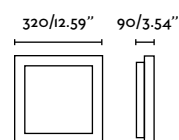

Tola 270

IP44

- 62968 ● Matt White 76,00€
- 62983 ● Satin Nickel 75,40€

Material	Body Aluminium
	Diff PC
Light Source	1 E27 max. 15W
Bulb incl.	No
Recom. Bulb	17437
Class	II

Tola 320

IP44

- 62969 ● Matt White 93,20€

Material	Body Aluminium
	Diff PC
Light Source	2 E27 max. 15W
Bulb incl.	No
Recom. Bulb	17437
Class	II