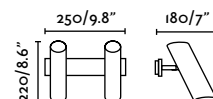

- 29875 Matt White 80,50€
- 29876 Matt Black 80,50€

Material	Body Steel
Light Source	1 GU10 max. 8W
Bulb incl.	No
Recom. Bulb	17333
Class	I

Material	Body Steel
Light Source	1 GU10 max. 8W
Bulb incl.	No
Recom. Bulb	17334
Class	I

Material	Body Steel
Light Source	2 GU10 max. 8W
Bulb incl.	No
Recom. Bulb	17334
Class	I