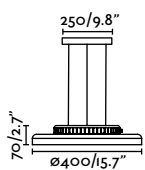

Dolme
Xjer Studio

64099 ● Matt White 252,00€

Material	Body Steel
	Diff PMMA
Power	23W
Lumen Output	1260 lm
Light Source	SMD LED 3000K
Class	I
CRI	>80
Voltage (V/Hz)	220V-240V/50-60Hz
Cable	1.6 MT

Ceiling
320

Cocotte 430
Jordi Llopis

64262 ● Gloss White 262,10€
64263 ● Gloss Black 262,10€

Material	Body Aluminium
	Diff PMMA
Power	30W
Lumen Output	2072 lm
Light Source	SMD LED 3000K
Class	I
CRI	>80
Voltage (V/Hz)	220V-240V/50-60Hz
Cable	1.1 MT

Ceiling
320