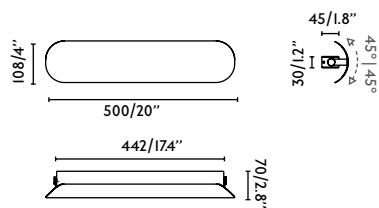

- 62724 Beige **182,60€**
- 62725 Matt Black **182,60€**
- 62726 Terracotta **182,60€**

Material	Body Steel
	Shade Steel
Power	12W
Lumen Output	610 lm
Light Source	SMD LED 2700K
Class	II
CRI	≥90
Voltage (V/Hz)	220V-240V/50-60Hz