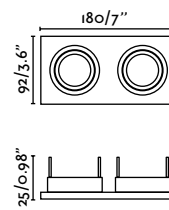

Radon R

- 43398 Matt White 18,50€
- 43408 Matt Black 18,60€

Material	Body Aluminium
Light Source	1 GU10 max. 8W
Bulb incl.	No
Recom. Bulb	17316
Voltage (V/Hz)	100V-240V/50-60Hz
Socket incl.	No
Recom. Socket	43065
Cut out	ø80

Radon SQ

- 43396 Matt White 18,50€
- 43406 Matt Black 18,60€

Material	Body Aluminium
Light Source	1 GU10 max. 8W
Bulb incl.	No
Recom. Bulb	17316
Voltage (V/Hz)	100V-240V/50-60Hz
Socket incl.	No
Recom. Socket	43065
Cut out	ø80

Radon RCT

- 43397 Matt White 36,70€
- 43407 Matt Black 36,70€

Material	Body Aluminium
Light Source	2 GU10 max. 8W
Bulb incl.	No
Recom. Bulb	17316
Voltage (V/Hz)	100V-240V/50-60Hz
Socket incl.	No
Recom. Socket	43065
Cut out	80x170