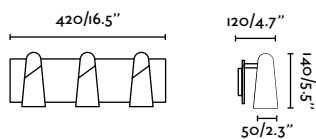

29043 ● Matt Black 134,00€

Material	Body Aluminium + ABS
	Diff PMMA
Power	3x4W
Lumen Output	3x367 lm
Light Source	SMD LED 3000K
Class	I
CRI	>80
Voltage (V/Hz)	220V-240V/50-60Hz