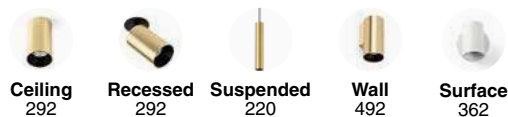

*Accessories page 292