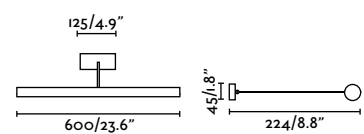

Magritte 300

- 61080 Satin Nickel **124,70€**
- 61083 Old Gold **124,70€**
- 61086 Matt Black **104,50€**

Magritte 450

- 61081 Satin Nickel **137,80€**
- 61084 Old Gold **137,80€**
- 61087 Matt Black **129,90€**

Magritte 600

- 61082 Satin Nickel **162,70€**
- 61085 Old Gold **162,70€**
- 61088 Matt Black **156,10€**

Material	Body Aluminium + Steel Diff PMMA
Power	6W
Lumen Output	325 lm
Light Source	SMD LED 3000K
Class	II
CRI	>80
Voltage (V/Hz)	220V-240V/50-60Hz

Material	Body Aluminium + Steel Diff PMMA
Power	8W
Lumen Output	402 lm
Light Source	SMD LED 3000K
Class	II
CRI	>80
Voltage (V/Hz)	220V-240V/50-60Hz

Material	Body Aluminium + Steel Diff PMMA
Power	12W
Lumen Output	727 lm
Light Source	SMD LED 3000K
Class	II
CRI	>80
Voltage (V/Hz)	220V-240V/50-60Hz