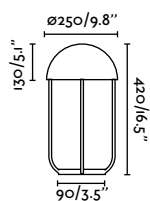

Jellyfish Table
Nahtrng

24522 ●● Matt Black + Matt Gold 204,60€

Jellyfish Floor
Nahtrng

24521 ●● Matt Black + Matt Gold 422,80€

Material	Body Steel
	Diff PMMA
Power	6W
Lumen Output	136 lm
Light Source	SMD LED 3000K
Class	II
CRI	>80
Voltage (V/Hz)	220V-240V/50-60Hz
Cable	1.8 MT

Material	Body Steel
	Diff PMMA
Power	6W
Lumen Output	136 lm
Light Source	SMD LED 3000K
Class	II
CRI	>80
Voltage (V/Hz)	220V-240V/50-60Hz
Cable	4.3 MT