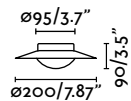

- 62132 Matt White **50,70€**
- 62133 Matt White + Satin Nickel **64,40€**
- 62134 Matt Black + Satin Gold **64,40€**
- 62135 Matt Black + Satin Copper **64,40€**

Material	Body Steel
	Diff Glass
Light Source	1 G9 max. 6W
Bulb incl.	No
Recom. Bulb	17443
Class	I