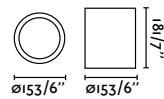

Janet

65137 ● White 52,20€

Material	Body Steel
Light Source	1 E27 max. 15W
Bulb incl.	No
Recom. Bulb	17462
Class	I

Pote

63124 ● Matt White 67,00€
63125 ● Matt Black 67,00€

Material	Body Aluminium
Light Source	1 E27 max. 15W
Bulb incl.	No
Recom. Bulb	17463
Class	I