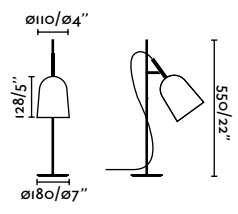

Studio Table
Nahtrang

- 28251 Matt Black + Black **166,80€**
- 28252 Matt Black + White **166,80€**
- 28253 Matt Black + Green **166,80€**
- 28269 Matt Black + Blue **166,80€**
- 28270 Matt Black + Pink **166,80€**

Material	Body Steel
	Shade Steel
Light Source	1 E14 max. 8W
Bulb incl.	No
Recom. Bulb	17461
Class	II
Cable	1.8 MT

Studio Floor
Nahtrang

- 28254 Matt Black + Black **230,30€**
- 28255 Matt Black + White **230,30€**
- 28256 Matt Black + Green **230,30€**
- 28271 Matt Black + Blue **230,30€**
- 28272 Matt Black + Pink **230,30€**

Material	Body Steel
	Shade Steel
Light Source	1 E14 max. 8W
Bulb incl.	No
Recom. Bulb	17461
Class	II
Cable	2.3 MT