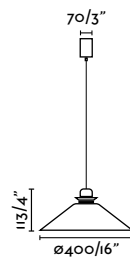

64501

● Beige + Terracotta 128,10€

Material	Body Steel + Glass
	Diff Glass
	Shade Steel
Light Source	1 E27 max. 15W
Bulb incl.	No
Recom. Bulb	17463
Class	I
Cable	1.8 MT

Material	Body Steel + Glass
	Diff Glass
	Shade Steel
Light Source	1 E27 max. 15W
Bulb incl.	No
Recom. Bulb	17463
Class	I
Cable	1.8 MT

Two-colour ring accessory incl.