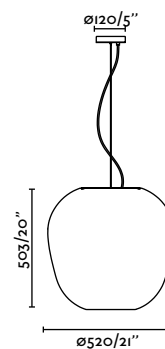

Tierra 470
Héctor Serrano

20400 ●● Black + Natural 2.563,70€

Tierra 500
Héctor Serrano

20401 ●● Black + Natural 1.907,50€

Tierra 520
Héctor Serrano

20402 ●● Black + Natural 2.871,40€

Material	Body Steel
	Shade PLA + Pine Cellulose
Light Source	1 E27 max. 20W
Bulb incl.	No
Recom. Bulb	17478
Class	II
Cable	2 MT

Material	Body Steel
	Shade PLA + Pine Cellulose
Light Source	1 E27 max. 20W
Bulb incl.	No
Recom. Bulb	17478
Class	II
Cable	2 MT

Material	Body Steel
	Shade PLA + Pine Cellulose
Light Source	1 E27 max. 20W
Bulb incl.	No
Recom. Bulb	17478
Class	II
Cable	2 MT