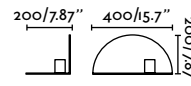

Nit Left

Goula / Figuera

01004

● Matt Black 99,00€

Nit Right

Goula / Figuera

01006

● Matt Black 99,00€

Material	Body Steel
Light Source	1 E27 max. 15W
Bulb incl.	No
Recom. Bulb	17464
Class	II
Cable	1.7 MT

Material	Body Steel
Light Source	1 E27 max. 15W
Bulb incl.	No
Recom. Bulb	17464
Class	II
Cable	1.7 MT