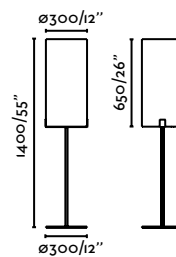

Material	Body Steel
	Shade Textile
Light Source	1 E27 max. 15W
Bulb incl.	No
Recom. Bulb	17463
Class	II
Cable	1.5 MT

Nila Floor

20055 ●● Matt Black + Off White 247,40€

Material	Body Steel
	Shade Textile
Light Source	1 E27 max. 15W
Bulb incl.	No
Recom. Bulb	17464
Class	II
Cable	2.3 MT