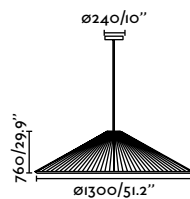

- 20124 ●● Matt Black + Beige 3.309,30€
- 20125 ●● Matt Black + White 3.309,30€
- 20126 ●● Matt Black + Terracotta 3.309,30€
- 20127 ●● Matt Black + Black 3.309,30€
- 20128 ●● Matt Black + Yellow 3.309,30€
- 20129 ●● Matt Black + Garnet 3.309,30€
- 20130 ●● Matt Black + Green 3.309,30€
- 20131 ●● Matt Black + Brown 3.309,30€

Material	Body Steel
	Diff Papyrus
	Shade Textile Ribbon
Light Source	4 E27 max. 15W
Bulb incl.	No
Recom. Bulb	17464
Class	II
Voltage (V/Hz)	100V-240V/50-60Hz
Cable	1.6 MT