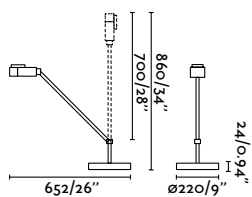

Inviting Table
Bohman And Folenius

- 57312 ● Matt White 470,70€
- 57313 ● Black 470,70€
- 57314 ● Yellow 470,70€

Material	Body Aluminium + Steel
	Diff PMMA
Power	6W
Lumen Output	586 lm
Light Source	SMD LED
Dimmable K	2700 - 4800K
Class	II
CRI	>80
Voltage (V/Hz)	100V-240V/50-60Hz
Cable	1.9 MT

Academy table
Nahrang

- 28202 ● Chrome 215,90€

Material	Body Aluminium + Steel
	Diff PMMA
Power	4WW
Lumen Output	350lm lm
Light Source	SMD LED 3000K
Class	II
CRI	>80
Voltage (V/Hz)	100V-240V/50-60Hz
Cable	2 MT