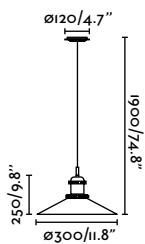

Wall
364

*Compatible with track system on page 284