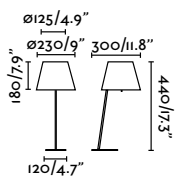

Moma Table

- 68500 Chrome + White 141,10€
- 68501 Chrome + Black 141,10€

Material	Body Steel
	Diff PC
	Shade Textile
Light Source	1 E27 max. 15W
Bulb incl.	No
Recom. Bulb	17463
Class	II
Cable	1.9 MT

Moma Floor

- 68503 Chrome + Black 406,20€

Material	Body Steel
	Diff PC
	Shade Textile
Light Source	1 E27 max. 15W
Bulb incl.	No
Recom. Bulb	17464
Class	II
Cable	2.1 MT

Wall
464