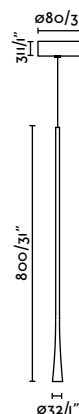

*Compatible with Neso Slim. Check our Architectural catalogue on page 416