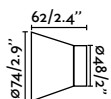

Joy
Nahtrang

- 64027 ● Matt Black 96,80€
- 64028 ● Matt White 96,80€

Kera

- 62300 ● Gloss White 24,50€
- 62301 ● Gloss Black 24,50€

Sera

- 62302 ● Gloss White 26,20€
- 62303 ● Gloss Black 26,20€

Material	Body Aluminium
	Diff Glass
Power	3W
Lumen Output	276 lm
Light Source	SMD LED 3000K
Class	I
CRI	>80
Voltage (V/Hz)	100V-240V/50-60Hz

Material	Body Ceramic
Light Source	1 E27 max. 15W
Bulb incl.	No
Recom. Bulb	17464
Class	II

Material	Body Ceramic
Light Source	1 E27 max. 15W
Bulb incl.	No
Recom. Bulb	17464
Class	II