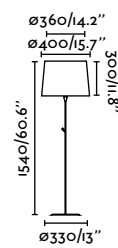

Material	Body Steel
	Shade Textile
Light Source	1 E27 max. 15W
Bulb incl.	No
Recom. Bulb	17463
Class	II
Cable	1.5 MT

Material	Body Steel
	Shade Textile
Light Source	1 E27 max. 15W
Bulb incl.	No
Recom. Bulb	17464
Class	I
Cable	1.8 MT