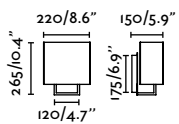

Vesper
Nahtrang

- 29980 Matt White + Beige **89,90€**
- 29981 Brown + Beige **89,90€**

Material	Body Steel
	Shade Textile
Light Source	1 E14 max. 8W
Bulb incl.	No
Recom. Bulb	17461
Class	I

Vesper Reader
Nahtrang

- 29982 Matt White + Beige **137,30€**
- 29983 Brown + Beige **137,30€**

Material	Body Steel
	Shade Textile
Light Source	1 E14 max. 8W
Bulb incl.	No
Recom. Bulb	17461
Reader	1W 3000K 93lm
Driver incl.	Yes
Class	I

Suspended Table&Floor
248   136