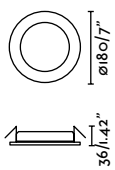

Ted

IP44 incl.

Material	Body Aluminium
	Diff PMMA
Power	15W
Lumen Output	1052 lm
Light Source	SMD LED 3000K
Class	I
CRI	>80
Voltage (V/Hz)	220V-240V/50-60Hz
Beam angle	160°
Cut out	ø150

Tod

IP44 incl.

Material	Body Aluminium
	Diff PMMA
Power	20W
Lumen Output	1870 lm
Light Source	SMD LED 3000K
Class	I
CRI	>80
Voltage (V/Hz)	220V-240V/50-60Hz
Beam angle	160°
Cut out	ø160