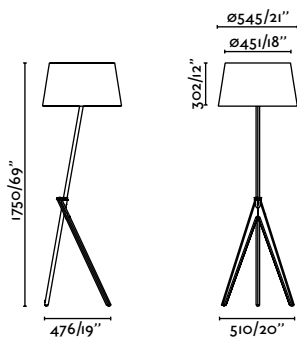

Treewood
Faro Lab

Treewood Tray
Faro Lab

Material	Body Ash Wood + Steel
	Shade Parchment
Light Source	1 E27 max. 15W
Bulb incl.	No
Recom. Bulb	17464
Class	II
Cable	1.8 MT

Material	Body Ash Wood + Steel
	Shade Parchment
Light Source	1 E27 max. 15W
Bulb incl.	No
Recom. Bulb	17464
Class	II
Cable	1.8 MT