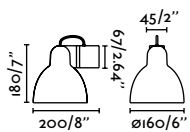

- 64270 ●● Gloss Black + White **191,30€**
- 64271 ●● Gloss Black + Gloss Black **191,30€**
- 64272 ●● Gloss Black + Pink **191,30€**
- 64273 ●||| Gloss Black + White & Gloss Black **222,00€**
- 64274 ●● Gloss Black + Blue **191,30€**

Material	Body Aluminium
	Shade Ceramic
Light Source	1 E27 max. 15W
Bulb incl.	No
Recom. Bulb	17463
Class	II

Suspended Table&Floor
192 82