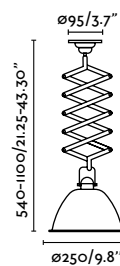

62806

● Gloss Black 251,90€

Material	Body Steel
	Shade Steel
Light Source	1 E27 max. 15W
Bulb incl.	No
Recom. Bulb	17463
Class	I
Cable	1.1 MT