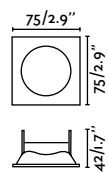

Neon SQ

- 43400 Matt White 11,30€
- 43410 Matt Black 11,30€

Material	Body Aluminium
Light Source	1 GU10 max. 8W
Bulb incl.	No
Recom. Bulb	17316
Cut out	70x70

Neon R

- 43399 Matt White 11,30€
- 43409 Matt Black 11,30€

Material	Body Aluminium
Light Source	1 GU10 max. 8W
Bulb incl.	No
Recom. Bulb	17316
Cut out	ø65