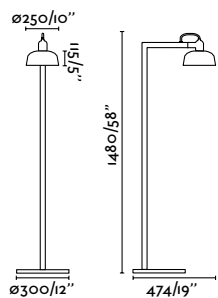

Tatawin Floor Glass
Adolfo Abejón

- 20336-119 ●● Satin Black + Opal 431,30€
- 20336-120 ●● Satin Black + Gloss Black 431,30€

Material	Body Steel
	Shade Glass
Light Source	1 E27 max. 15W
Bulb incl.	No
Recom. Bulb	17463
Class	II
Cable	2 MT

Tatawin Floor Metal
Adolfo Abejón

NEW

- 20336-145 ●● Satin Black + Gloss White 431,30€
- 20336-146 ●● Satin Black + Gloss Black 431,30€
- 20336-147 ●● Satin Black + Gloss Grayish Blue 431,30€
- 20336-148 ●● Satin Black + Gloss Reddish Orange 431,30€
- 20336-149 ●● Satin Black + Gloss Green 431,30€

Material	Body Steel
	Shade Steel
Light Source	1 E27 max. 15W
Bulb incl.	No
Recom. Bulb	17463
Class	II
Cable	2 MT