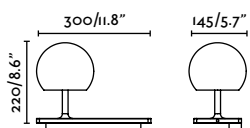

Induction charger and USB port

Table 50

Niko Glass Left
Nahtrang

1W/80lm

4W/250lm

7W/500lm

01014A

● ● Matt White + Wood 284,50€