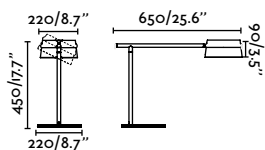

Touch dimmer

Suspended
234

Wall
438

Stood Table
Lucid Product Design

29846 ●● Matt Black + Cherry Wood 365,20€

Material	Body Steel
	Shade Wood
Light Source	1 E27 max. 15W
Bulb incl.	No
Recom. Bulb	17464
Class	II
Cable	2 MT