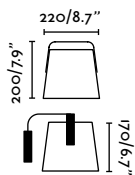

Stood Wall
Lucid Product Design

29844 ●● Matt Black + Cherry Wood 129,90€

Material	Body Steel
	Shade Wood
Light Source	1 E27 max. 15W
Bulb incl.	No
Recom. Bulb	17462
Class	II

Linda Wall
Estudi Ribaudí

29306 ●● Matt White + Beige 104,40€

29310 ●● Matt Black + Beige 104,40€

Material	Body Steel
	Shade Textile
Light Source	2 E27 max. 15W
Bulb incl.	No
Recom. Bulb	17463
Class	I