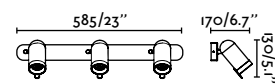

Lao 3L
Nahtrang

29043 ● Matt Black 134,00€

Material	Body Aluminium + ABS
	Diff PMMA
Power	3x4W
Lumen Output	3x367 lm
Light Source	SMD LED 3000K
Class	I
CRI	>80
Voltage (V/Hz)	220V-240V/50-60Hz

Orleans 2L
Nahtrang

43525 ●● Chrome + Matt Black 92,30€

Material	Body Steel
Light Source	2 GU10 max. 8W
Bulb incl.	No
Recom. Bulb	17334
Class	I

Orleans 3L
Nahtrang

43527 ● Matt Black 123,10€
43528 ●● Chrome + Matt Black 129,30€

Material	Body Steel
Light Source	3 GU10 max. 8W
Bulb incl.	No
Recom. Bulb	17334
Class	I