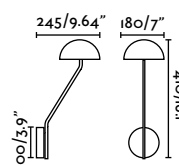

Touch dimmer

Pure
Nahtrang

- 24528 Matt Black **138,60€**

Material	Body Steel
	Diff PMMA
Power	6W
Lumen Output	154 lm
Light Source	SMD LED 3000K
Class	I
CRI	>80
Voltage (V/Hz)	220V-240V/50-60Hz

Table&Floor Suspended
110 234