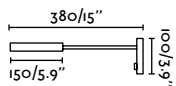

Kale

Material	Body Aluminium + Steel
Power	3W
Lumen Output	116 lm
Light Source	HIGH POWER LED 3000K
Class	II
CRI	>80
Voltage (V/Hz)	220V-240V/50-60Hz
Beam angle	45°

Lead

Material	Body Aluminium + Leather
Power	3W
Lumen Output	144 lm
Light Source	COB LED 3000K
Class	II
CRI	>80
Voltage (V/Hz)	220V-240V/50-60Hz
Beam angle	45°