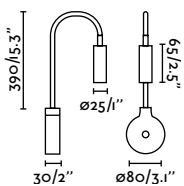

Pixie
Nahtrang

- 24015 Matt White 107,50€
- 24016 Matt Black 107,50€

Loke

- 40994 Chrome 53,10€
- 41019 Matt White 55,40€
- 41020 Matt Black 55,40€

Loke Recessed

- 40996 Chrome 53,10€

Material	Body Aluminium
Power	4W
Lumen Output	107 lm
Light Source	HIGH POWER LED 2700K
Class	II
CRI	>80
Voltage (V/Hz)	100V-240V/50-60Hz
Beam angle	45°

Material	Body Aluminium + Steel
Power	3W
Lumen Output	110 lm
Light Source	HIGH POWER LED 3000K
Class	II
CRI	>80
Voltage (V/Hz)	220V-240V/50-60Hz
Beam angle	30°

Material	Body Aluminium + Steel
Power	3W
Lumen Output	110 lm
Light Source	HIGH POWER LED 3000K
Class	II
CRI	>80
Voltage (V/Hz)	220V-240V/50-60Hz
Beam angle	30°
Cut out	ø60