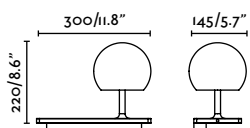

Niko Glass Left
Nahtrang

1W/80lm

4W/250lm

7W/500lm

01014A

● ● Matt White + Wood 284,50€

Niko PC Left
Nahtrang

01026A

● ● Matt White + Wood 284,50€

Material	Body Aluminium + Wood
	Diff Glass
Power	7W
Lumen Output	527 lm
Light Source	SMD LED 3000K
Class	II
CRI	>80
Voltage (V/Hz)	100V-240V/50-60Hz

Material	Body Aluminium + Wood
	Diff PC
Power	7W
Lumen Output	527 lm
Light Source	SMD LED 3000K
Class	II
CRI	>80
Voltage (V/Hz)	100V-240V/50-60Hz