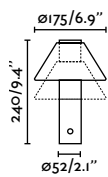

Fuji
Isaac Piñeiro

IP44 IK04 DIM

0,5W/25lm

1W/45lm

1,5W/90lm

74465

● Satin Black 197,50€

Material	Body Aluminium
	Diff Opal White PC
	Shade Aluminium
Power	1,5W
Lumen Output	68 lm
Light Source	SMD LED 2700K
Class	III
CRI	>80
Voltage (V/Hz)	5VDC
Battery incl.	Yes
Charging time	6h Charge Max. 10h Worktime

reddot winner 2021

GERMAN
DESIGN
AWARD
WINNER
2022