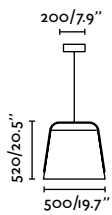

Stood
Lucid Product Design

29848 ●● Matt Black + Cherry Wood 488,60€

Material	Body Steel
	Shade Wood
Light Source	1 E27 max. 15W
Bulb incl.	No
Recom. Bulb	17464
Class	II
Cable	2 MT

Stood 5L
Lucid Product Design

29849 ●● Matt Black + Cherry Wood 1.579,30€

Material	Body Steel
	Shade Wood
Light Source	5 E27 max. 15W
Bulb incl.	No
Recom. Bulb	17464
Class	II
Cable	2 MT

Table&Floor
112

Wall
524