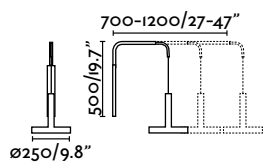

Whizz Extensible
Christoph F.W.

- 20167   Matt Black + Satin Gold **260,20€**
- 20168   Satin Gold + Matt Black **260,20€**

Material	Body Steel
	Shade Steel
Light Source	1 E27 max. 15W
Bulb incl.	No
Recom. Bulb	17496
Class	II
Cable	2 MT

Whizz Wall
Christoph F.W.

- 20165-95   Matt Black + Satin Gold **202,00€**
- 20165-96   Satin Gold + Matt Black **202,00€**

Material	Body Steel
	Shade Steel
Light Source	1 E27 max. 15W
Bulb incl.	No
Recom. Bulb	17496
Class	II
Cable	3.4 MT

Table&Floor Suspended
64 194