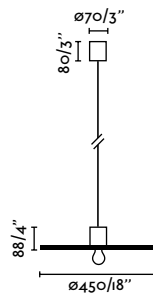

Confetti 300
Nutcreatives

68600-50 ● 🌀 Matt Black + White & Black 156,70€

Confetti 450
Nutcreatives

68600-51 ● 🌀 Matt Black + White & Black 169,40€

Material	Body Aluminium
	Shade Recycled PET
Light Source	1 E27 max. 15W
Bulb incl.	No
Recom. Bulb	17463
Class	II
Cable	1.5 MT

Material	Body Aluminium
	Shade Recycled PET
Light Source	1 E27 max. 15W
Bulb incl.	No
Recom. Bulb	17464
Class	II
Cable	1.5 MT

Wall
528