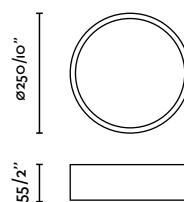

68625 ● White 82,30€
68626 ● Black 82,30€

68627 ● White 97,40€
68628 ● Black 97,40€

Material	Body Aluminium
	Diff PC
Power	20W
Lumen Output	1528 lm
Light Source	SMD LED 2700K
Class	II
CRI	≥90
Voltage (V/Hz)	220V-240V/50-60Hz
Beam angle	110°

Material	Body Aluminium
	Diff PC
Power	30W
Lumen Output	2797 lm
Light Source	SMD LED 2700K
Class	II
CRI	≥90
Voltage (V/Hz)	220V-240V/50-60Hz
Beam angle	110°