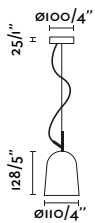

Studio 110
Nahtrang

- 28260 ●● Matt Black + Black 102,10€
- 28261 ●● Matt Black + White 102,10€
- 28262 ●● Matt Black + Green 102,10€
- 28277 ●● Matt Black + Blue 102,10€
- 28278 ●● Matt Black + Pink 102,10€

Studio 160
Nahtrang

- 28263 ●● Matt Black + Black 132,90€
- 28264 ●● Matt Black + White 132,90€
- 28265 ●● Matt Black + Green 132,90€
- 28279 ●● Matt Black + Blue 132,90€
- 28280 ●● Matt Black + Pink 132,90€

Studio 290
Nahtrang

- 28283 ●● Matt Black + Black 227,90€
- 28284 ●● Matt Black + White 227,90€
- 28285 ●● Matt Black + Green 227,90€
- 28286 ●● Matt Black + Blue 227,90€
- 28287 ●● Matt Black + Pink 227,90€

Material	Body Steel
	Shade Steel
Light Source	1 E14 max. 8W
Bulb incl.	No
Recom. Bulb	17461
Class	II
Cable	2 MT

Material	Body Steel
	Shade Steel
Light Source	1 E27 max. 15W
Bulb incl.	No
Recom. Bulb	17463
Class	II
Cable	2 MT

Material	Body Steel
	Shade Steel
Light Source	1 E27 max. 15W
Bulb incl.	No
Recom. Bulb	17464
Class	II
Cable	2 MT