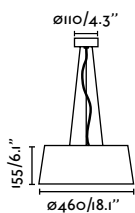

*Compatible with track system on page 284