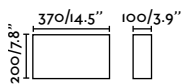

Cotton RCT Horizontal 2L

1. 66413 Matt White + Beige 71,80€
   66414 Matt White + Black 71,80€

Material	Body Steel
	Shade Textile
Light Source	2 E27 max. 15W
Bulb incl.	No
Recom. Bulb	17463
Class	I

Cotton R Horizontal 2L

1. 66415 Matt White + Beige 73,80€
   66416 Matt White + Black 73,80€

Material	Body Steel
	Shade Textile
Light Source	2 E27 max. 15W
Bulb incl.	No
Recom. Bulb	17463
Class	I