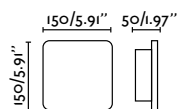

63279 ● Matt White 107,20€

Material	Body Plaster
	Diff PC
Power	8W
Lumen Output	405 lm
Light Source	SMD LED 3000K
Class	II
CRI	>80
Voltage (V/Hz)	220V-240V/50-60Hz