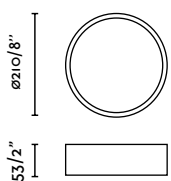

68625 ● White 82,30€
68626 ● Black 82,30€

68627 ● White 97,40€
68628 ● Black 97,40€

Material	Body Aluminium
	Diff PC
Power	20W
Lumen Output	1528 lm
Light Source	SMD LED 2700K
Class	II
CRI	≥90
Voltage (V/Hz)	220V-240V/50-60Hz
Beam angle	110°

Material	Body Aluminium
	Diff PC
Power	30W
Lumen Output	2797 lm
Light Source	SMD LED 2700K
Class	II
CRI	≥90
Voltage (V/Hz)	220V-240V/50-60Hz
Beam angle	110°