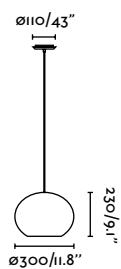

Material	Body Steel
	Shade Rattan
Light Source	1 E27 max. 15W
Bulb incl.	No
Recom. Bulb	17426
Class	I
Cable	2 MT

indoor

Suspended

Mambo 210
Faro Lab

- Standard Canopy
64315-47 ●● Matt Black + Rattan **157,40€**
 Displaced Canopy
64314-47 ●● Matt Black + Rattan **157,00€**