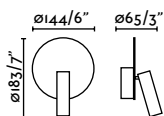

Duas
Faro Lab

USB Type A port

68467 ●● Matt White + Gloss White **135,30€**

68468 ●● Matt Black + Gloss Black **135,30€**

USB Type C port

68467N NEW ● Matt White **135,30€**

Material	Body Steel
Power	3W
Lumen Output	100 lm
Light Source	COB LED 2700K
Class	II
CRI	≥80
Voltage (V/Hz)	100V-240V/50-60Hz
Beam angle	45°

It has a USB Type A port for charging

Click Recessed

43600 ● Matt White **98,30€**

43601 ● Matt Black **98,30€**

Material	Body Aluminium
	Diff PC
Power	3,2W
Lumen Output	196 lm
Light Source	SMD LED 2700K
Class	II
CRI	85
Voltage (V/Hz)	100V-240V/50-60Hz
Cut out	$\varnothing 80$