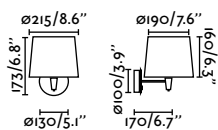

*Structures and shades also sold separately on page 632