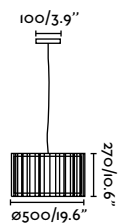

*Compatible with track system on page 284