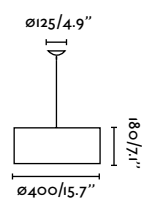

*Compatible with track system on page 284