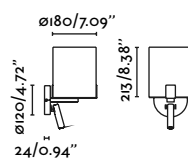

Table&Floor
134