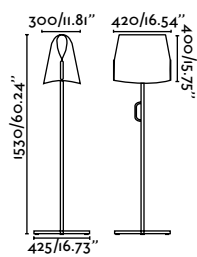

Luang Floor
Faro Lab

- 23003-59 ●● Black + Beige 379,40€
- 23003-60 ●● Black + Camel 379,40€

Material	Body Steel
	Shade Parchment
Light Source	1 E27 max. 15W
Bulb incl.	No
Recom. Bulb	17463
Class	II
Cable	1.8 MT