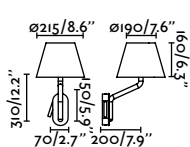

*Structures and shades also sold separately on page 632