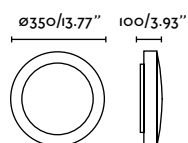

Logos 270

IP44

- 62965 ● Matt White 63,80€
- 62980 ● Satin Nickel 67,50€

Material	Body Aluminium
	Diff PC
Light Source	1 E27 max. 15W
Bulb incl.	No
Recom. Bulb	17437
Class	II

Logos 350 2L

IP44

- 62966 ● Matt White 89,40€
- 62981 ● Satin Nickel 90,70€

Material	Body Aluminium
	Diff PC
Light Source	2 E27 max. 15W
Bulb incl.	No
Recom. Bulb	17437
Class	II