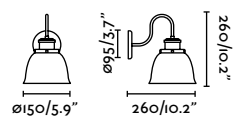

Loa

62809 ● Matt Black 111,80€

Material	Body Steel
	Shade Steel
Light Source	1 E27 max. 15W
Bulb incl.	No
Recom. Bulb	17463
Class	I

Hudson

62810 ● Gloss Black 144,20€

Material	Body Steel
	Diff Glass
Light Source	1 E27 max. 15W
Bulb incl.	No
Recom. Bulb	17463
Class	I