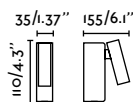

indoor

Wall

Rob 68497
Dario Fernandez and Corso Estudio | Photo by Juan de los Mares

Suau Tray Left
Nahtrang

- 62124 Matt White 164,30€
- 62125 Grey 164,30€

Material	Body Aluminium + Steel
Power	3W
Lumen Output	190 lm
Light Source	HIGH POWER LED 3000K
Class	I
CRI	>80
Voltage (V/Hz)	100V-240V/50-60Hz
Beam angle	30°