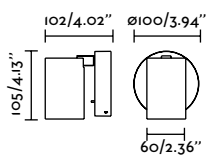

Stan Switch

- 43767 Matt White 61,60€
- 43768 Matt Black 61,60€

Material	Body Aluminium + ABS
Light Source	1 GU10 max. 5W
Bulb incl.	No
Recom. Bulb	17334
Class	I

Corb

1. USB Type A port
2. 40135 Matt White 78,80€
   - 40136 Matt Black 78,80€

1. USB Type C port
2. 40136N NEW Matt Black 78,80€

Material	Body Aluminium
Light Source	1 GU10 max. 8W
Bulb incl.	No
Recom. Bulb	17316
Class	I

It has a USB Type A port for charging