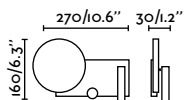

Induction charger
and USB port

indoor

Wall

Klee Left
Isaac Piñeiro

- 20066 ●● Textured Grey + Black **227,80€**
- 20059 ●● Textured Black + Black **227,80€**

Material	Body Steel + Melamine
	Diff PMMA
Power	10W
Lumen Output	143 lm
Light Source	COB LED 2700K
Reader	3W 2700K 139lm
Class	II
CRI	≥90
Voltage (V/Hz)	220V-240V/50-60Hz