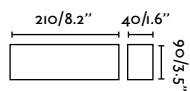

- 62819 Matt White 112,40€
- 62821 Matt Black 112,40€

Material	Body Aluminium
	Diff PC
Power	8W
Lumen Output	509 lm
Light Source	SMD LED 3000K
Class	I
CRI	>80
Voltage (V/Hz)	220V-240V/50-60Hz