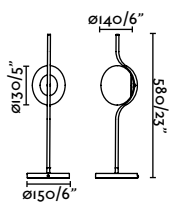

Le Vita Table Nahtrng

1W 95lm

4W 380lm

6W 570lm

- 29692D ● ● Gloss Gold + Opal **461,50€**
- 29697 ● ● Matt Black + Opal **454,40€**

Le Vita Floor Nahtrng

- 29693D ● ● Gloss Gold + Opal **570,50€**
- 29698 ● ● Matt Black + Opal **559,60€**

Material	Body Steel
	Diff Glass
Power	7W
Lumen Output	694 lm
Light Source	SMD LED 2700K
Class	II
CRI	>80
Voltage (V/Hz)	220V-240V/50-60Hz
Cable	2 MT

Material	Body Steel
	Diff Glass
Power	7W
Lumen Output	694 lm
Light Source	SMD LED 2700K
Class	II
CRI	>80
Voltage (V/Hz)	100V-240V/50-60Hz
Cable	2 MT