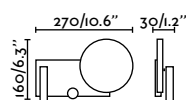

Klee Left
Isaac Piñeiro

- 20066 ●● Textured Grey + Black **227,80€**
- 20059 ●● Textured Black + Black **227,80€**

Material	Body Steel + Melamine
	Diff PMMA
Power	10W
Lumen Output	143 lm
Light Source	COB LED 2700K
Reader	3W 2700K 139lm
Class	II
CRI	≥90
Voltage (V/Hz)	220V-240V/50-60Hz

Klee Right
Isaac Piñeiro

- 20065 ●● Textured Grey + Black **227,80€**
- 20058 ●● Textured Black + Black **227,80€**

Material	Body Steel + Melamine
	Diff PMMA
Power	10W
Lumen Output	143 lm
Light Source	COB LED 2700K
Reader	3W 2700K 139lm
Class	II
CRI	≥90
Voltage (V/Hz)	220V-240V/50-60Hz