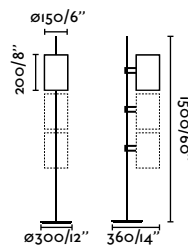

Guadalupe Table
Faro Lab

- 20033-80 Matt Black + Beige 217,20€
- 20033-81 Matt Black + Green 217,20€

Material	Body Steel
	Shade Steel
Light Source	1 E27 max. 15W
Bulb incl.	No
Recom. Bulb	17463
Class	II
Cable	1.5 MT

Guadalupe Floor
Faro Lab

- 20034-80 Matt Black + Beige 304,30€
- 20034-81 Matt Black + Green 304,30€

Material	Body Steel
	Shade Steel
Light Source	1 E27 max. 15W
Bulb incl.	No
Recom. Bulb	17463
Class	II
Cable	3.5 MT

Wall
348