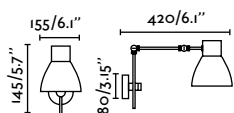

Celia

40070

● Matt Black 97,50€

Ras

62807

● Gloss Black 218,80€

List

60000

● Matt Black 71,50€

Material	Body Steel
	Shade Steel
Light Source	1 E14 max. 8W
Bulb incl.	No
Recom. Bulb	17461
Class	II
Cable	1.8 MT

Material	Body Steel
Light Source	1 E27 max. 15W
Bulb incl.	No
Recom. Bulb	17463
Class	I
Cable	3 MT

Material	Body Steel
Light Source	1 E27 max. 15W
Bulb incl.	No
Recom. Bulb	17463
Class	II