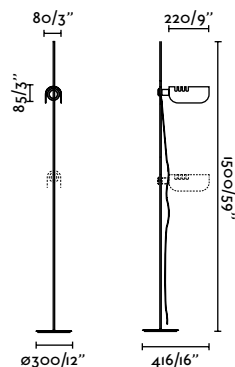

Surface
380