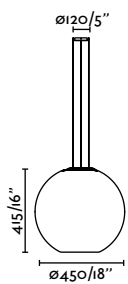

Aire 450
Héctor Serrano

20406 ●● White + Translucent
1.876,70€

Aire 650
Héctor Serrano

20407 ●● White + Translucent
2.943,20€

Aire 850
Héctor Serrano

20408 ●● White + Translucent
3.994,30€

Material	Body Steel
	Shade Recycled PETG
Light Source	1 E27 max. 15W
Bulb incl.	No
Recom. Bulb	17463
Class	II
Cable	3 MT

Material	Body Steel
	Shade Recycled PETG
Light Source	1 E27 max. 20W
Bulb incl.	No
Recom. Bulb	17478
Class	II
Cable	3 MT

Material	Body Steel
	Shade Recycled PETG
Light Source	1 E27 max. 20W
Bulb incl.	No
Recom. Bulb	17478
Class	II
Cable	3 MT