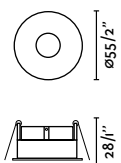

Tast R

IP65 incl.

Material	Body Aluminium
Power	5W
Lumen Output	350 lm
Light Source	COB LED 2700K
Class	II
CRI	≥90
Voltage (V/Hz)	220V-240V/50-60Hz
Beam angle	40°
Cut out	ø45

Tast SQ

IP65 incl.

Material	Body Aluminium
Power	5W
Lumen Output	350 lm
Light Source	COB LED 2700K
Class	II
CRI	≥90
Voltage (V/Hz)	220V-240V/50-60Hz
Beam angle	40°
Cut out	ø45