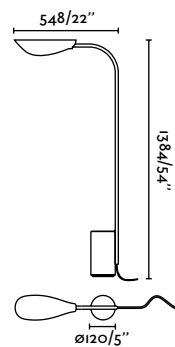

Suspended
266

Wall
356