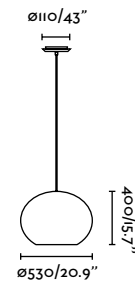

Material	Body Steel
	Shade Rattan
Light Source	1 E27 max. 15W
Bulb incl.	No
Recom. Bulb	17426
Class	I
Cable	2 MT

indoor

Suspended

Mambo 210
Faro Lab

- Standard Canopy
64315-47 ●● Matt Black + Rattan **157,40€**
 Displaced Canopy
64314-47 ●● Matt Black + Rattan **157,00€**