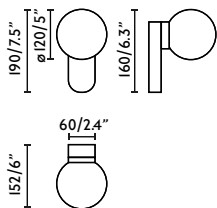

62830 ●● Matt Black + Opal 108,30€

40085 ●● Old Gold + Opal 99,80€

40086 ●● Chrome + Opal 99,80€

40087 ●● Bronze + Opal 99,80€

40088 ●● Black + Opal 97,00€

Material	Body Stainless Steel
	Diff Glass
Power	6W
Lumen Output	503 lm
Light Source	SMD LED 3000K
Class	II
CRI	>80
Voltage (V/Hz)	220V-240V/50-60Hz

Material	Body Steel
	Diff Glass
Light Source	1 G9 max. 6W
Bulb incl.	No
Recom. Bulb	17443
Class	II