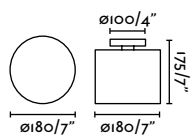

Janet

65137 ● White 52,20€

Material	Body Steel
Light Source	1 E27 max. 15W
Bulb incl.	No
Recom. Bulb	17462
Class	I

Pote

63124 ● Matt White 67,00€
63125 ● Matt Black 67,00€

Material	Body Aluminium
Light Source	1 E27 max. 15W
Bulb incl.	No
Recom. Bulb	17463
Class	I