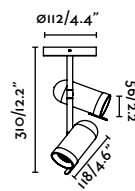

Wall
470

Spot
476

indoor

Ceiling

Link 29877

Amelia
Héctor Serrano

IP44

- 68610 Matt White + Opal White 121,60€
- 68611 Matt Black + Opal White 121,60€