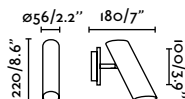

- 29875 Matt White 80,50€
- 29876 Matt Black 80,50€

Material	Body Steel
Light Source	1 GU10 max. 8W
Bulb incl.	No
Recom. Bulb	17333
Class	I

Material	Body Steel
Light Source	1 GU10 max. 8W
Bulb incl.	No
Recom. Bulb	17334
Class	I

Material	Body Steel
Light Source	2 GU10 max. 8W
Bulb incl.	No
Recom. Bulb	17334
Class	I