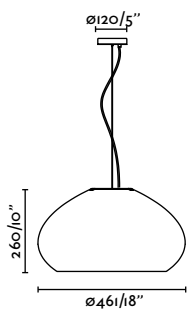

Mar H260
Héctor Serrano

20403 ●● Black + Green 2.088,00€

Mar H290
Héctor Serrano

20404 ●● Black + Green 2.420,20€

Mar H340
Héctor Serrano

20405 ●● Black + Green 2.599,70€

Material	Body Steel
	Shade Recycled Fishing Net
Light Source	1 E27 max. 15W
Bulb incl.	No
Recom. Bulb	17463
Class	II
Cable	2 MT

Material	Body Steel
	Shade Recycled Fishing Net
Light Source	1 E27 max. 15W
Bulb incl.	No
Recom. Bulb	17463
Class	II
Cable	2 MT

Material	Body Steel
	Shade Recycled Fishing Net
Light Source	1 E27 max. 15W
Bulb incl.	No
Recom. Bulb	17463
Class	II
Cable	2 MT