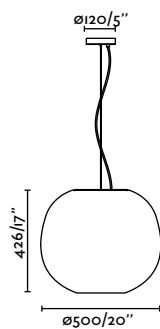

Tierra 470
Héctor Serrano

20400 ●● Black + Natural 2.563,70€

Tierra 500
Héctor Serrano

20401 ●● Black + Natural 1.907,50€

Tierra 520
Héctor Serrano

20402 ●● Black + Natural 2.871,40€

Material	Body Steel
	Shade PLA + Pine Cellulose
Light Source	1 E27 max. 20W
Bulb incl.	No
Recom. Bulb	17478
Class	II
Cable	2 MT

Material	Body Steel
	Shade PLA + Pine Cellulose
Light Source	1 E27 max. 20W
Bulb incl.	No
Recom. Bulb	17478
Class	II
Cable	2 MT

Material	Body Steel
	Shade PLA + Pine Cellulose
Light Source	1 E27 max. 20W
Bulb incl.	No
Recom. Bulb	17478
Class	II
Cable	2 MT