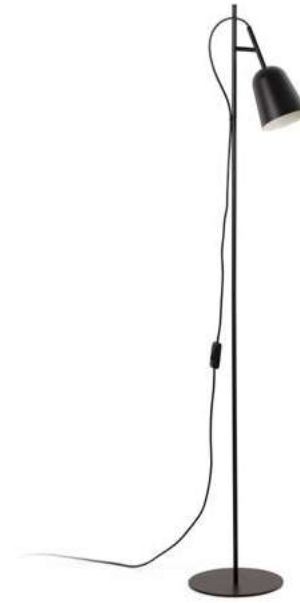

Studio Floor
Nahtrang

- 28254 Matt Black + Black **230,30€**
- 28255 Matt Black + White **230,30€**
- 28256 Matt Black + Green **230,30€**
- 28271 Matt Black + Blue **230,30€**
- 28272 Matt Black + Pink **230,30€**

Material	Body Steel
	Shade Steel
Light Source	1 E14 max. 8W
Bulb incl.	No
Recom. Bulb	17461
Class	II
Cable	2.3 MT