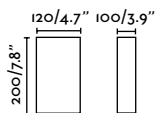

Otton RCT Vertical

66400-97 Matt White + Linen **77,30€**
66400-98 Matt White + Jute **72,20€**

Material	Body Steel
	Shade Linen
Light Source	1 E27 max. 15W
Bulb incl.	No
Recom. Bulb	17463
Class	I

Otton R Vertical

66400-101 Matt White + Linen **78,30€**
66400-102 Matt White + Jute **73,50€**

Material	Body Steel
	Shade Linen
Light Source	1 E27 max. 15W
Bulb incl.	No
Recom. Bulb	17463
Class	I

Otton SQ 200

66400-105 Matt White + Linen **106,10€**
66400-106 Matt White + Jute **97,60€**

Material	Body Steel
	Shade Linen
Light Source	1 E27 max. 15W
Bulb incl.	No
Recom. Bulb	17463
Class	I