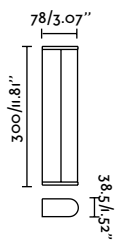

Tide 300

IP44 incl.

- 63520 Matt Black + Opal **92,20€**
- 63521 Chrome + Opal **98,00€**

Tide 600

IP44 incl.

- 63522 Matt Black + Opal **124,40€**
- 63523 Chrome + Opal **131,80€**

Material	Body Aluminium
	Diff PMMA
Power	6W
Lumen Output	628 lm
Light Source	SMD LED 3000K
Class	II
CRI	≥80
Voltage (V/Hz)	220V-240V/50-60Hz

Material	Body Aluminium
	Diff PMMA
Power	9W
Lumen Output	1049 lm
Light Source	SMD LED 3000K
Class	II
CRI	≥80
Voltage (V/Hz)	220V-240V/50-60Hz