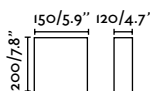

Otton RCT Vertical

66400-97 Matt White + Linen **77,30€**
66400-98 Matt White + Jute **72,20€**

Material	Body Steel
	Shade Linen
Light Source	1 E27 max. 15W
Bulb incl.	No
Recom. Bulb	17463
Class	I

Otton R Vertical

66400-101 Matt White + Linen **78,30€**
66400-102 Matt White + Jute **73,50€**

Material	Body Steel
	Shade Linen
Light Source	1 E27 max. 15W
Bulb incl.	No
Recom. Bulb	17463
Class	I

Otton SQ 200

66400-105 Matt White + Linen **106,10€**
66400-106 Matt White + Jute **97,60€**

Material	Body Steel
	Shade Linen
Light Source	1 E27 max. 15W
Bulb incl.	No
Recom. Bulb	17463
Class	I