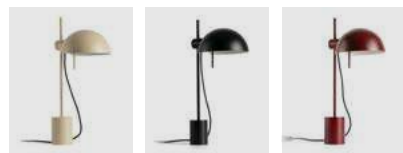

Matilda Table
Faro Lab

NEW

- 20512-136 ● Beige 167,20€
- 20513-137 ● Black 167,20€
- 20514-138 ● Garnet 167,20€

Material	Body Steel
	Shade Steel
Light Source	1 E14 max. 15W
Bulb incl.	No
Recom. Bulb	17519
Class	II
Cable	2.5 MT

Matilda Floor
Faro Lab

NEW

- 20516-136 ● Beige 212,90€
- 20517-137 ● Black 212,90€
- 20518-138 ● Garnet 212,90€

Material	Body Steel
	Shade Steel
Light Source	1 E14 max. 15W
Bulb incl.	No
Recom. Bulb	17519
Class	II
Cable	2.5 MT

Surface
338