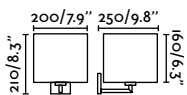

Sahara

Roda

62706

● Chrome + White 110,90€

62988

● Satin Nickel + White 63,00€

Material	Body Steel
	Shade Textile
Light Source	1 E27 max. 15W
Bulb incl.	No
Recom. Bulb	17463
Class	I

Material	Body Steel
	Shade Textile
Light Source	1 E27 max. 15W
Bulb incl.	No
Recom. Bulb	17463
Class	I