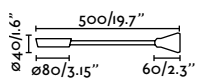

Bel

- 41028 Chrome **69,60€**
- 41029 Matt White **69,60€**
- 41030 Matt Black **69,60€**

Material	Body Aluminium + Steel
Power	3W
Lumen Output	133 lm
Light Source	HIGH POWER LED 3000K
Class	II
CRI	>80
Voltage (V/Hz)	220V-240V/50-60Hz
Beam angle	30°

Boken

- 41031 Matt White **82,10€**
- 41032 Matt Black **82,10€**

Material	Body Aluminium + Steel
Power	3W
Lumen Output	102 lm
Light Source	HIGH POWER LED 3000K
Class	II
CRI	>80
Voltage (V/Hz)	220V-240V/50-60Hz
Beam angle	30°