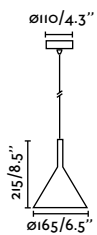

indoor

Suspended

Pam 165

- 64159 Matt White + Matt White **126,70€**
 64160 Matt Black + Matt Gold **126,70€**

Material	Body Steel
	Diff PMMA
Power	11W
Lumen Output	1050 lm
Light Source	SMD LED 3000K
Class	II
CRI	>80
Voltage (V/Hz)	220V-240V/50-60Hz
Beam angle	120°
Cable	1.5 MT