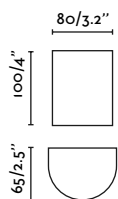

Sole R 1L

NEW

- 40522 White 18,80€
- 40523 Black 18,80€
- 40524 Grey 18,80€
- 40525 Terracotta 18,80€

Material	Body Aluminium + Steel
Light Source	1 GU10 max. 8W
Bulb incl.	No
Recom. Bulb	17316
Class	I

Sole R 2L

NEW

- 40538 White 28,70€
- 40539 Black 28,70€
- 40540 Grey 28,70€
- 40541 Terracotta 28,70€

Material	Body Aluminium + Steel
Light Source	2 GU10 max. 8W
Bulb incl.	No
Recom. Bulb	17316
Class	I