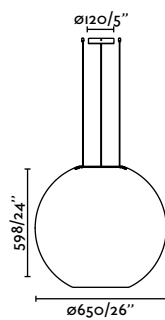

Aire 450
Héctor Serrano

20406 ●● White + Translucent
1.876,70€

Aire 650
Héctor Serrano

20407 ●● White + Translucent
2.943,20€

Aire 850
Héctor Serrano

20408 ●● White + Translucent
3.994,30€

Material	Body Steel
	Shade Recycled PETG
Light Source	1 E27 max. 15W
Bulb incl.	No
Recom. Bulb	17463
Class	II
Cable	3 MT

Material	Body Steel
	Shade Recycled PETG
Light Source	1 E27 max. 20W
Bulb incl.	No
Recom. Bulb	17478
Class	II
Cable	3 MT

Material	Body Steel
	Shade Recycled PETG
Light Source	1 E27 max. 20W
Bulb incl.	No
Recom. Bulb	17478
Class	II
Cable	3 MT