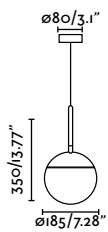

*Compatible with track system on page 284