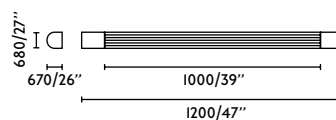

Kiva 600

IP44

NEW

62832

Chrome + Translucent
169,30€

Material	Body Stainless Steel
	Shade PMMA
Power	10W
Lumen Output	1103 lm
Light Source	SMD LED 3000K
Class	II
CRI	>80
Voltage (V/Hz)	220V-240V/50-60Hz

Kiva 900

IP44

NEW

62834

Chrome + Translucent
198,80€

Material	Body Stainless Steel
	Shade PMMA
Power	14W
Lumen Output	1581 lm
Light Source	SMD LED 3000K
Class	II
CRI	>80
Voltage (V/Hz)	220V-240V/50-60Hz

Kiva 1200

IP44

NEW

62836

Chrome + Translucent
271,80€

Material	Body Stainless Steel
	Shade PMMA
Power	18W
Lumen Output	1852 lm
Light Source	SMD LED 3000K
Class	II
CRI	>80
Voltage (V/Hz)	220V-240V/50-60Hz