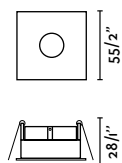

Tast R

IP65 incl.

Material	Body Aluminium
Power	5W
Lumen Output	350 lm
Light Source	COB LED 2700K
Class	II
CRI	≥90
Voltage (V/Hz)	220V-240V/50-60Hz
Beam angle	40°
Cut out	ø45

Tast SQ

IP65 incl.

Material	Body Aluminium
Power	5W
Lumen Output	350 lm
Light Source	COB LED 2700K
Class	II
CRI	≥90
Voltage (V/Hz)	220V-240V/50-60Hz
Beam angle	40°
Cut out	ø45