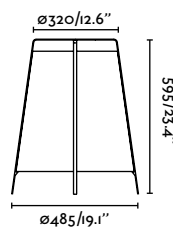

Akane 350
Pepe Llaudet

Akane 595
Pepe Llaudet

Material	Body Steel
	Shade Parchment
Light Source	1 E27 max. 15W
Bulb incl.	No
Recom. Bulb	17463
Class	II
Cable	1.7 MT

Material	Body Steel
	Shade Parchment
Light Source	1 E27 max. 15W
Bulb incl.	No
Recom. Bulb	17464
Class	II
Cable	1.7 MT