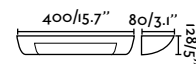

Cheras 2

63173 ● Matt White 76,00€

Material	Body Plaster
	Diff Glass
Light Source	1 R7S 78mm max. 8W
Bulb incl.	No
Recom. Bulb	17499
Class	I

Cheras 3

63174 ● Matt White 69,50€

Material	Body Plaster
	Diff Glass
Light Source	1 G9 max. 6W
Bulb incl.	No
Recom. Bulb	17466
Class	I

Cheras 4

63175 ● Matt White 93,90€

Material	Body Plaster
	Diff Glass
Light Source	1 R7S 78mm max. 8W
Bulb incl.	No
Recom. Bulb	17499
Class	I