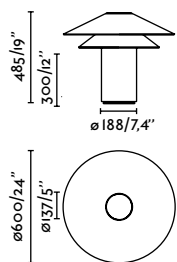

Shan
Pepe Lladet

20069 ●● White + Beige 281,90€

Material	Body Steel
	Shade Parchment
Light Source	1 E27 max. 15W
Bulb incl.	No
Recom. Bulb	17463
Class	II
Cable	2.1 MT