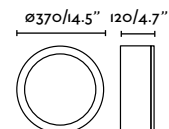

Ami

1. 63397 ● Matt White 89,20€
   63398 ● Satin Nickel 89,20€

Foro

1. 63404 ● Matt White 155,90€

Kao

1. 63399 ● Chrome 190,40€

Material	Body Aluminium
	Diff PC
Power	15W
Lumen Output	1239 lm
Light Source	SMD LED 2700K
Class	II
CRI	>80
Voltage (V/Hz)	220V-240V/50-60Hz

Material	Body Aluminium
	Diff PMMA
Power	24W
Lumen Output	1900 lm
Light Source	SMD LED 3000K
Class	II
CRI	>80
Voltage (V/Hz)	220V-240V/50-60Hz

Material	Body Aluminium
	Diff PMMA
Power	35W
Lumen Output	2409 lm
Light Source	SMD LED 3000K
Class	II
CRI	>80
Voltage (V/Hz)	100V-240V/50-60Hz