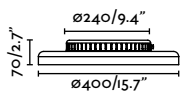

- 64096 ● Matt Black 203,20€
- 64097 ● Matt White 214,30€

- 64250 ● Gloss White 212,30€
- 64251 ● Gloss Black 212,30€

Material	Body Steel
	Diff PMMA
Power	24W
Lumen Output	1260 lm
Light Source	SMD LED 3000K
Class	I
CRI	>80
Voltage (V/Hz)	220V-240V/50-60Hz

Material	Body Aluminium
	Diff PMMA
Power	30W
Lumen Output	2072 lm
Light Source	SMD LED 3000K
Class	I
CRI	>80
Voltage (V/Hz)	220V-240V/50-60Hz

Suspended
226

Suspended
226