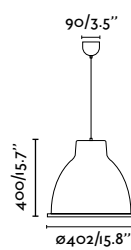

*Compatible with track system on page 284