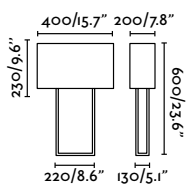

Wall
462

Vesper Table
Nahtrang

- 29984 Matt White + Beige **162,50€**
- 29985 Brown + Beige **162,50€**

Material	Body Steel
	Diff Textile
	Shade Textile
Light Source	2 E27 max. 15W
Bulb incl.	No
Recom. Bulb	17463
Class	II
Cable	1.7 MT