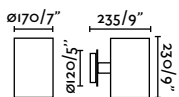

Guadalupe Wall
Faro Lab

- 20031-80 Black + Beige 127,10€
- 20031-81 Black + Green 127,10€

Material	Body Steel
	Shade Steel
Light Source	1 E27 max. 15W
Bulb incl.	No
Recom. Bulb	17463
Class	II

Guadalupe Reader
Faro Lab

- 20032-80 Black + Beige 177,40€
- 20032-81 Black + Green 177,40€

Material	Body Steel
	Shade Steel
Light Source	1 E27 max. 15W
Bulb incl.	No
Recom. Bulb	17463
Reader	1W 3000K 106lm
Driver incl.	Yes
Class	II

Table&Floor
94