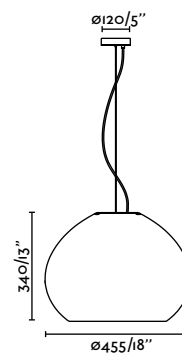

Mar H260
Héctor Serrano

20403 ●● Black + Green 2.088,00€

Mar H290
Héctor Serrano

20404 ●● Black + Green 2.420,20€

Mar H340
Héctor Serrano

20405 ●● Black + Green 2.599,70€

Material	Body Steel
	Shade Recycled Fishing Net
Light Source	1 E27 max. 15W
Bulb incl.	No
Recom. Bulb	17463
Class	II
Cable	2 MT

Material	Body Steel
	Shade Recycled Fishing Net
Light Source	1 E27 max. 15W
Bulb incl.	No
Recom. Bulb	17463
Class	II
Cable	2 MT

Material	Body Steel
	Shade Recycled Fishing Net
Light Source	1 E27 max. 15W
Bulb incl.	No
Recom. Bulb	17463
Class	II
Cable	2 MT