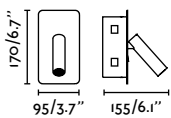

Suau Recessed Nahrang

- 62111 ● Bronze **139,90€**
- 62114 ● Satin Gold **139,90€**
- 62126 ● Satin Nickel **139,90€**
- 62128 ● Matt Black **123,00€**
- 62129 ● Matt White **123,00€**

Suau USB Nahrang

1. USB Type A port
2. 62116 ● Matt Black **121,90€**
   - 62117 ● Matt White **121,90€**
3. USB Type C port
4. 62116N NEW ● Matt Black **121,90€**
   - 62117N NEW ● Matt White **121,90€**

Suau Nahrang

- 62104 ● Bronze **122,80€**
- 62118 ● Matt Black **106,00€**
- 62120 ● Matt White **106,00€**
- 62121 ● Grey **106,00€**

Material	Body Aluminium + Steel
Power	4,5W
Lumen Output	193 lm
Light Source	HIGH POWER LED 3000K
Reader	3W
Class	I
CRI	>80
Voltage (V/Hz)	100V-240V/50-60Hz
Beam angle	30°
Cut out	80x155

Material	Body Aluminium + Steel
Power	4,5W
Lumen Output	190 lm
Light Source	HIGH POWER LED 3000K
Class	I
CRI	>80
Voltage (V/Hz)	100V-240V/50-60Hz
Beam angle	30°

Material	Body Aluminium + Steel
Power	4,5W
Lumen Output	193 lm
Light Source	HIGH POWER LED 3000K
Class	I
CRI	>80
Voltage (V/Hz)	100V-240V/50-60Hz
Beam angle	30°