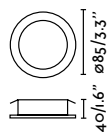

*Drivers info on page 637

576