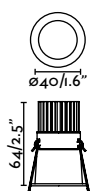

*Drivers info on page 637

570