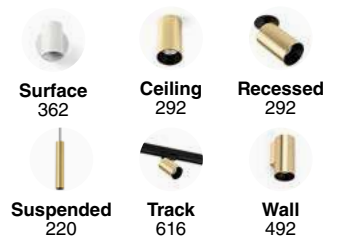

- 43744 ● Matt White 124,50€
- 43745 ● Matt Black 124,50€

Material	Body Aluminium
Light Source	1 GU10 max. 5W
Bulb incl.	No
Recom. Bulb	17334
Class	I

Material	Body Aluminium
Light Source	2 GU10 max. 5W
Bulb incl.	No
Recom. Bulb	17334
Class	I

Material	Body Aluminium
Light Source	3 GU10 max. 5W
Bulb incl.	No
Recom. Bulb	17334
Class	I