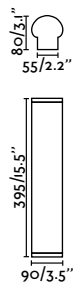

Danubio 285

IP44 incl.

63600 Chrome 122,10€
63603 Bronze 122,10€

Danubio 395

IP44 incl.

63601 Chrome 175,50€
63604 Bronze 173,30€

Danubio 575

IP44 incl.

63602 Chrome 211,30€
63605 Bronze 206,20€

Material	Body Aluminium
	Diff Glass
Power	9W
Lumen Output	579 lm
Light Source	SMD LED 2700K
Class	II
CRI	>80
Voltage (V/Hz)	220V-240V/50-60Hz

Material	Body Aluminium
	Diff Glass
Power	12W
Lumen Output	780 lm
Light Source	SMD LED 2700K
Class	II
CRI	>80
Voltage (V/Hz)	220V-240V/50-60Hz

Material	Body Aluminium
	Diff Glass
Power	18W
Lumen Output	1368 lm
Light Source	SMD LED 2700K
Class	II
CRI	>80
Voltage (V/Hz)	220V-240V/50-60Hz