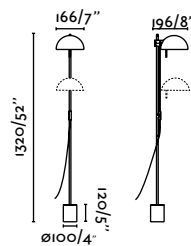

Matilda Table
Faro Lab

NEW

- 20512-136 ● Beige 167,20€
- 20513-137 ● Black 167,20€
- 20514-138 ● Garnet 167,20€

Material	Body Steel
	Shade Steel
Light Source	1 E14 max. 15W
Bulb incl.	No
Recom. Bulb	17519
Class	II
Cable	2.5 MT

Matilda Floor
Faro Lab

NEW

- 20516-136 ● Beige 212,90€
- 20517-137 ● Black 212,90€
- 20518-138 ● Garnet 212,90€

Material	Body Steel
	Shade Steel
Light Source	1 E14 max. 15W
Bulb incl.	No
Recom. Bulb	17519
Class	II
Cable	2.5 MT

Surface
338