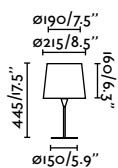

*Structures and shades also sold separately on page 632