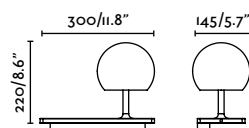

Niko Glass Left
Nahtrang

1W/80lm

4W/250lm

7W/500lm

01014A

● ● Matt White + Wood 284,50€

Niko PC Left
Nahtrang

01026A

● ● Matt White + Wood 284,50€

Material	Body Aluminium + Wood
	Diff Glass
Power	7W
Lumen Output	527 lm
Light Source	SMD LED 3000K
Class	II
CRI	>80
Voltage (V/Hz)	100V-240V/50-60Hz

Material	Body Aluminium + Wood
	Diff PC
Power	7W
Lumen Output	527 lm
Light Source	SMD LED 3000K
Class	II
CRI	>80
Voltage (V/Hz)	100V-240V/50-60Hz