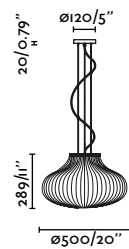

Isabelle 310
Héctor Serrano

28300 ●● Matt White + Opal 497,60€

Isabelle 400
Héctor Serrano

28301 ●● Matt White + Opal 563,50€

Isabelle 500
Héctor Serrano

28302 ●● Matt White + Opal 613,80€

Material	Body Steel
	Shade Glass
Light Source	1 E27 max. 15W
Bulb incl.	No
Recom. Bulb	17463
Class	II
Cable	2 MT

Material	Body Steel
	Shade Glass
Light Source	1 E27 max. 15W
Bulb incl.	No
Recom. Bulb	17463
Class	II
Cable	2 MT

Material	Body Steel
	Shade Glass
Light Source	1 E27 max. 15W
Bulb incl.	No
Recom. Bulb	17463
Class	II
Cable	2 MT