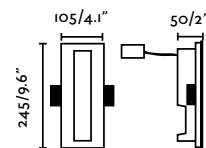

indoor

Recessed

Navi 63481

609

Plas Oval

63281 ● Matt White 59,60€

Plas Linear

63282 ● Matt White 72,40€