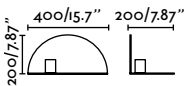

Nit Left

Goula / Figuera

01004

● Matt Black 99,00€

Nit Right

Goula / Figuera

01006

● Matt Black 99,00€

Material	Body Steel
Light Source	1 E27 max. 15W
Bulb incl.	No
Recom. Bulb	17464
Class	II
Cable	1.7 MT

Material	Body Steel
Light Source	1 E27 max. 15W
Bulb incl.	No
Recom. Bulb	17464
Class	II
Cable	1.7 MT