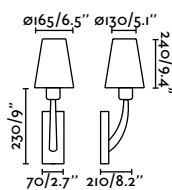

Rem
Àlex & Manel Llusçà

- 29680-19 Matt Nickel + White **101,70€**
- 29680-20 Matt Nickel + Beige **101,70€**
- 29680-21 Matt Nickel + Black **101,70€**
- 29681-19 Old Gold + White **108,10€**
- 29681-20 Old Gold + Beige **108,10€**
- 29681-21 Old Gold + Black **108,10€**

Material	Body Steel
	Shade Textile
Light Source	1 E27 max. 15W
Bulb incl.	No
Recom. Bulb	17463
Class	I

Rem Reader
Àlex & Manel Llusçà

- 29683-19 Old Gold + White **169,40€**
- 29683-20 Old Gold + Beige **169,40€**
- 29683-21 Old Gold + Black **169,40€**

Material	Body Steel
	Shade Textile
Light Source	1 E27 max. 15W
Bulb incl.	No
Recom. Bulb	17463
Reader	4W 3000K 148lm
Driver incl.	Yes
Class	I

Table&Floor
130

*Structures and shades also sold separately on page 632