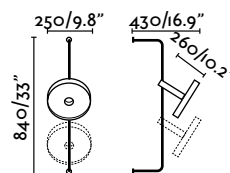

Whizz Extensible
Christoph F.W.

- 20167   Matt Black + Satin Gold **260,20€**
- 20168   Satin Gold + Matt Black **260,20€**

Material	Body Steel
	Shade Steel
Light Source	1 E27 max. 15W
Bulb incl.	No
Recom. Bulb	17496
Class	II
Cable	2 MT

Whizz Wall
Christoph F.W.

- 20165-95   Matt Black + Satin Gold **202,00€**
- 20165-96   Satin Gold + Matt Black **202,00€**

Material	Body Steel
	Shade Steel
Light Source	1 E27 max. 15W
Bulb incl.	No
Recom. Bulb	17496
Class	II
Cable	3.4 MT

Table&Floor Suspended
64 194