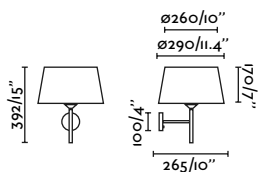

Windsor Wall
Faro Lab

NEW

- 20221-129 Matt Black + Grey **123,40€**
- 20221-150 Matt Black + Linen **123,40€**
- 20222-150 Matt White + Linen **125,50€**

Material	Body Steel
	Diff Textile
	Shade Textile
Light Source	1 E27 max. 15W
Bulb incl.	No
Recom. Bulb	17463
Class	II

Windsor Reader
Faro Lab

NEW

- 20223-129 Matt Black + Grey **177,50€**
- 20223-150 Matt Black + Linen **179,50€**
- 20224-150 Matt White + Linen **179,50€**

Material	Body Steel
	Diff Textile
	Shade Textile
Light Source	1 E27 max. 15W
Bulb incl.	No
Recom. Bulb	17463
Reader	3W 3000K 160lm
Driver incl.	Yes
Class	II