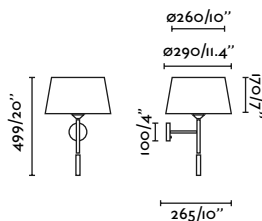

Windsor Wall
Faro Lab

NEW

- 20221-129 Matt Black + Grey **123,40€**
- 20221-150 Matt Black + Linen **123,40€**
- 20222-150 Matt White + Linen **125,50€**

Material	Body Steel
	Diff Textile
	Shade Textile
Light Source	1 E27 max. 15W
Bulb incl.	No
Recom. Bulb	17463
Class	II

Windsor Reader
Faro Lab

NEW

- 20223-129 Matt Black + Grey **177,50€**
- 20223-150 Matt Black + Linen **179,50€**
- 20224-150 Matt White + Linen **179,50€**

Material	Body Steel
	Diff Textile
	Shade Textile
Light Source	1 E27 max. 15W
Bulb incl.	No
Recom. Bulb	17463
Reader	3W 3000K 160lm
Driver incl.	Yes
Class	II