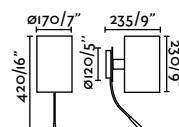

Guadalupe Wall
Faro Lab

- 20031-80 Black + Beige 127,10€
- 20031-81 Black + Green 127,10€

Material	Body Steel
	Shade Steel
Light Source	1 E27 max. 15W
Bulb incl.	No
Recom. Bulb	17463
Class	II

Guadalupe Reader
Faro Lab

- 20032-80 Black + Beige 177,40€
- 20032-81 Black + Green 177,40€

Material	Body Steel
	Shade Steel
Light Source	1 E27 max. 15W
Bulb incl.	No
Recom. Bulb	17463
Reader	1W 3000K 106lm
Driver incl.	Yes
Class	II

Table&Floor
94