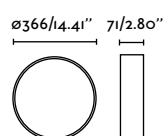

Zon

63291 ● Matt White 84,40€

Material	Body Steel
	Diff PMMA
Power	18W
Lumen Output	1626 lm
Light Source	SMD LED 3000K
Class	II
CRI	85
Voltage (V/Hz)	220V-240V/50Hz

Vuk

64188 ● Matt White 204,60€

64188N ● Matt Black 204,60€

Material	Body Steel
	Diff PMMA
Power	40W
Lumen Output	2404 lm
Light Source	SMD LED 2700K
Class	II
CRI	>80
Voltage (V/Hz)	220V-240V/50-60Hz