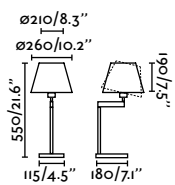

Artis Table
Àlex & Manel Llusçà

68488 Bronze + White 219,80€

Material	Body Steel
	Shade Textile
Light Source	1 E27 max. 15W
Bulb incl.	No
Recom. Bulb	17463
Class	II
Cable	2.4 MT

Artis Floor
Àlex & Manel Llusçà

68489 Bronze + White 390,80€

Material	Body Steel
	Shade Textile
Light Source	1 E27 max. 15W
Bulb incl.	No
Recom. Bulb	17463
Class	II
Cable	3.2 MT

Wall
440