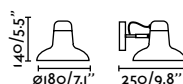

Snap
Faro Lab

- 57402 Cream White **65,70€**
- 57403 Dark Grey **65,70€**

Material	Body Steel
Light Source	1 E27 max. 15W
Bulb incl.	No
Recom. Bulb	17463
Class	II

Suspended
208

Table
106

indoor

Wall

Lao
Nahtrang