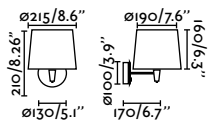

*Structures and shades also sold separately on page 632