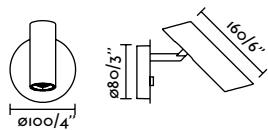

Leo Recessed Accesory

- 43800 Satin Stainless 10,30€

Material **Body Steel**

Track
614

Table&Floor
88

Ceiling
288

The perfect combination of versatility and design. With its focal light, LEO highlights any detail, providing precision and style.