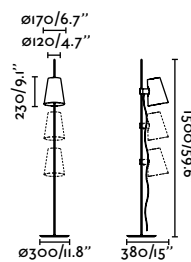

Lupe Table
Jordi Busquets

29997 Chrome + Beige 156,90€

Material	Body Steel
	Shade Textile
Light Source	1 E27 max. 15W
Bulb incl.	No
Recom. Bulb	17463
Class	II
Cable	1.8 MT

Lupe Floor
Jordi Busquets

20034-88 Matt Black + Beige 286,60€
29998 Chrome + Beige 296,50€

Material	Body Steel
	Shade Textile
Light Source	1 E27 max. 15W
Bulb incl.	No
Recom. Bulb	17463
Class	II
Cable	3.5 MT