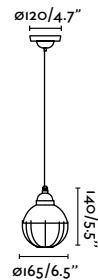

*Compatible with track system on page 284