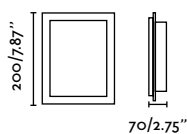

Diula 2L

62986 ●● Satin Nickel + Opal 61,60€

Material	Body Steel
	Diff Glass
Light Source	2 E27 max. 15W
Bulb incl.	No
Recom. Bulb	17463
Class	I

Diula

62987 ●● Satin Nickel + Opal 47,00€

Material	Body Steel
	Diff Glass
Light Source	1 E27 max. 15W
Bulb incl.	No
Recom. Bulb	17463
Class	I