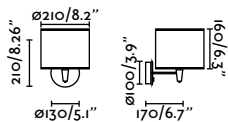

*Structures and shades also sold separately on page 632