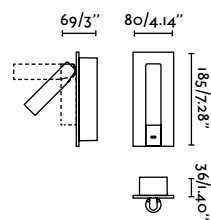

- 62756 White 127,00€
- 62757 Matt Black 127,00€
- 62758 Bronze 149,00€

Material	Body Steel + Aluminium
Power	4,5W
Lumen Output	394 lm
Light Source	HIGH POWER LED 2700K
Class	II
CRI	90
Voltage (V/Hz)	220V-240V/50-60Hz
Beam angle	34°