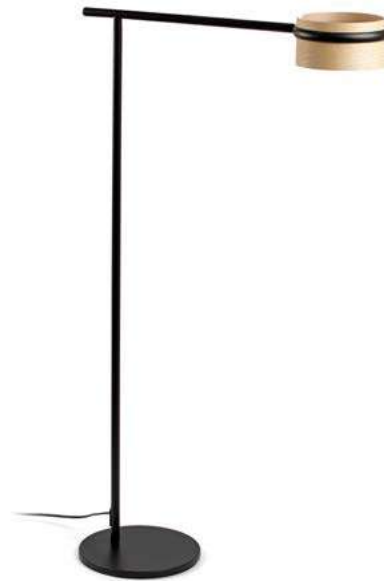

Loop Floor
Estudi Ribaudí

- 29399   Matt Black + Ash Wood **294,70€**
- 29569   Matt Black + Cherry Wood **294,70€**

Material	Body Steel
	Diff PMMA
	Shade Wood
Power	6W
Lumen Output	221 lm
Light Source	SMD LED 2700K
Class	II
CRI	>80
Voltage (V/Hz)	220V-240V/50-60Hz
Cable	2 MT