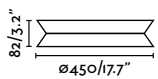

Tender
Nahtrng

- 20094   Matt Black + Oak **297,40€**
- 20095   Matt White + Oak **297,40€**

Material	Body Steel + Wood
	Diff PC
Power	24W
Lumen Output	1800 lm
Light Source	SMD LED 3000K
Class	II
CRI	>90
Voltage (V/Hz)	220V-240V/50-60Hz

Tender
Nahtrng

- 20092   Light Grey + Opal **213,90€**
- 20093   Matt Black + Opal **216,40€**

Material	Body Steel
	Diff PC
Power	24W
Lumen Output	1714 lm
Light Source	SMD LED 2700K
Class	II
CRI	>90
Voltage (V/Hz)	220V-240V/50-60Hz