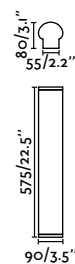

Danubio 285

IP44 incl.

63600 Chrome 122,10€
63603 Bronze 122,10€

Danubio 395

IP44 incl.

63601 Chrome 175,50€
63604 Bronze 173,30€

Danubio 575

IP44 incl.

63602 Chrome 211,30€
63605 Bronze 206,20€

Material	Body Aluminium
	Diff Glass
Power	9W
Lumen Output	579 lm
Light Source	SMD LED 2700K
Class	II
CRI	>80
Voltage (V/Hz)	220V-240V/50-60Hz

Material	Body Aluminium
	Diff Glass
Power	12W
Lumen Output	780 lm
Light Source	SMD LED 2700K
Class	II
CRI	>80
Voltage (V/Hz)	220V-240V/50-60Hz

Material	Body Aluminium
	Diff Glass
Power	18W
Lumen Output	1368 lm
Light Source	SMD LED 2700K
Class	II
CRI	>80
Voltage (V/Hz)	220V-240V/50-60Hz