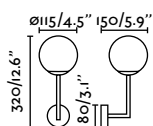

Gala

IP44

- 63504 Chrome 111,20€
- 63505 Satin Gold 111,20€
- 63506 Matt Black 111,20€

Material	Body Aluminium
	Diff Glass
Light Source	1 G9 max. 6W
Bulb incl.	No
Recom. Bulb	17495
Class	II

Bianca Àlex & Manel Llusçà

IP44

- 63510 Chrome + Opal 74,00€

Material	Body Aluminium
	Diff Glass
Light Source	1 G9 max. 6W
Bulb incl.	No
Recom. Bulb	17443
Class	II

Brume Àlex & Manel Llusçà

IP44

incl.

- 40076 Anthracite + Opal 167,20€

Material	Body Steel
	Diff Opal Glass
Power	3W
Lumen Output	168 lm
Light Source	SMD LED 2700K
Class	II
CRI	>80
Voltage (V/Hz)	100V-240V/50-60Hz