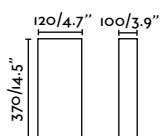

Cotton RCT Vertical 2L

- 66405 Matt White + Beige **69,80€**
- 66406   Matt White + Black **69,80€**

Cotton R Vertical

- 66407 Matt White + Beige **44,00€**
- 66408   Matt White + Black **44,00€**

Cotton R Vertical 2L

- 66409 Matt White + Beige **71,40€**
- 66410   Matt White + Black **71,40€**

Material	Body Steel
	Shade Textile
Light Source	2 E27 max. 15W
Bulb incl.	No
Recom. Bulb	17463
Class	I

Material	Body Steel
	Shade Textile
Light Source	1 E27 max. 15W
Bulb incl.	No
Recom. Bulb	17463
Class	I

Material	Body Steel
	Shade Textile
Light Source	2 E27 max. 15W
Bulb incl.	No
Recom. Bulb	17463
Class	I