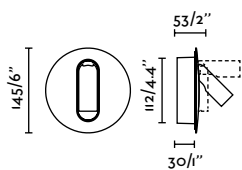

Recessed and Surface

* USB Type C port

One reader, two installation options: TIMIT can be installed recessed or surface-mounted. Its circular shape breaks away from the straight lines found in most spaces.