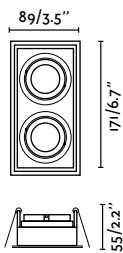

- 40126 ● Matt White 43,40€
- 40127 ● Matt Black 43,40€

- 40124 ● Matt White 33,60€
- 40125 ● Matt Black 33,60€

- 40122 ● Matt White 43,70€
- 40123 ● Matt Black 43,70€

Material	Body Steel
Light Source	2 GU10 max. 8W
Bulb incl.	No
Recom. Bulb	17316
Voltage (V/Hz)	100V-240V/50-60Hz
Socket incl.	No
Recom. Socket	43065
Cut out	83x165

Material	Body Steel
Light Source	2 GU10 max. 8W
Bulb incl.	No
Recom. Bulb	17316
Voltage (V/Hz)	100V-240V/50-60Hz
Socket incl.	No
Recom. Socket	43065
Cut out	83x165

Material	Body Steel
Light Source	2 GU10 max. 8W
Bulb incl.	No
Recom. Bulb	17316
Voltage (V/Hz)	100V-240V/50-60Hz
Socket incl.	No
Recom. Socket	43065
Cut out	182x93