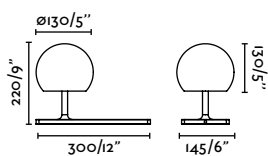

Niko PC
Nahtrang

Niko Glass
Nahtrang

1W/80lm

4W/250lm

7W/500lm

01025A

● Matt White + Wood 227,50€

01007A

● Matt White + Wood 227,50€

Material	Body Aluminium + Wood
	Diff PC
Power	7W
Lumen Output	527 lm
Light Source	SMD LED 3000K
Class	II
CRI	>80
Voltage (V/Hz)	100V-240V/50-60Hz

Material	Body Aluminium + Wood
	Diff Glass
Power	7W
Lumen Output	527 lm
Light Source	SMD LED 3000K
Class	II
CRI	>80
Voltage (V/Hz)	100V-240V/50-60Hz