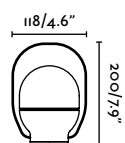

Its wooden accessory allows you to fix it to the wall.