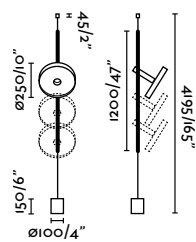

*Compatible with track system on page 284