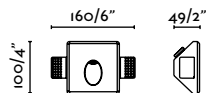

Navi

Material	Body Plaster
Power	10W
Lumen Output	500 lm
Light Source	SMD LED 2700K
Class	II
CRI	>80
Voltage (V/Hz)	100V-240V/50-60Hz
Cut out	273x273

Tuk

Material	Body YESO + ALUMINIO
Power	2W
Lumen Output	97 lm
Light Source	SMD LED 2700K
Class	II
CRI	90
Voltage (V/Hz)	220V-240V
Beam angle	35°
Cut out	103x103

Plas RCT

Material	Body Plaster
Power	3W
Lumen Output	153 lm
Light Source	HIGH POWER LED
Class	II
CRI	>80
Voltage (V/Hz)	100V-240V/50-60Hz
Cut out	248x113