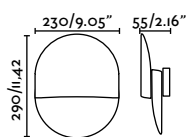

Eres
Àlex & Manel Llusçà

64026 ● Matt White 62,20€

Material	Body Steel
Light Source	1 E27 max. 15W
Bulb incl.	No
Recom. Bulb	17463
Class	I

Homs

63167 ● Matt White 89,40€

Material	Body Steel
Light Source	1 R7S 78mm max. 8W
Bulb incl.	No
Recom. Bulb	17499
Class	I