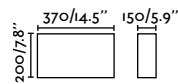

Stood Wall
Lucid Product Design

29844 ●● Matt Black + Cherry Wood 129,90€

Material	Body Steel
	Shade Wood
Light Source	1 E27 max. 15W
Bulb incl.	No
Recom. Bulb	17462
Class	II

Linda Wall
Estudi Ribaudí

29306 ●● Matt White + Beige 104,40€