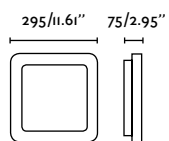

63394 ● Satin Nickel **96,50€**

63410 ● Matt White **409,70€**

63408 ● Matt White **307,20€**

Material	Body Aluminium
	Diff PS
Power	20W
Lumen Output	998 lm
Light Source	SMD LED 3000K
Class	I
CRI	>80
Voltage (V/Hz)	220V-240V/50-60Hz

Material	Body Aluminium
	Diff PMMA
Power	52W
Lumen Output	2453 lm
Light Source	SMD LED 2700K
Class	I
CRI	>80
Voltage (V/Hz)	220V-240V/50-60Hz

Material	Body Aluminium
	Diff PMMA
Power	60W
Lumen Output	4632 lm
Light Source	SMD LED 3000K
Class	I
CRI	>80
Voltage (V/Hz)	220V-240V/50-60Hz