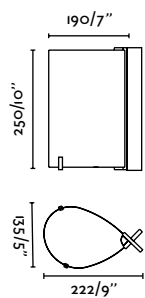

Material	Body Ash Wood
	Shade Papyrus
Power	2W
Lumen Output	80 lm
Light Source	SMD LED 2200K
Class	II
CRI	85
Voltage (V/Hz)	220V-240V/50-60Hz
Cable	1.5 MT