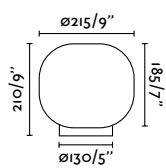

Amelia Table
Héctor Serrano

- 28430 Matt White + Opal White **125,70€**
- 28431 Matt Black + Opal White **125,70€**

Material	Body Steel
	Diff Glass
Light Source	1 E27 max. 15W
Bulb incl.	No
Recom. Bulb	17463
Class	II
Cable	1.5 MT