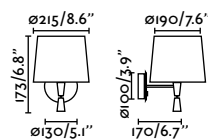

*Structures and shades also sold separately on page 632