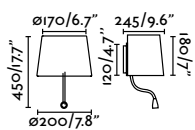

Sweet Reader
Estudi Ribaudí

- 29950 Matt White + White **131,70€**
- 29951 Matt Black + Black **131,70€**

Material	Body Steel
	Diff Textile
	Shade Textile
Light Source	1 E27 max. 15W
Bulb incl.	No
Recom. Bulb	17463
Reader	1W 3000K 55lm
Driver incl.	Yes
Class	I

Volta Reader
Estudi Ribaudí

- 20024   Satin Nickel + Black **159,60€**

Material	Body Steel
	Shade Textile
Light Source	1 E27 max. 15W
Bulb incl.	No
Recom. Bulb	17463
Reader	3W 3000K 148lm
Driver incl.	Yes
Class	I

Table&Floor
58