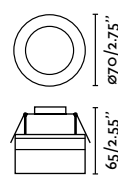

Koi

Material	Body PC
	Diff PC
Power	6W
Lumen Output	454 lm
Light Source	SMD LED 3000K
Class	II
CRI	>80
Voltage (V/Hz)	220V-240V/50-60Hz
Cut out	ø72

Ebba

Material	Body Aluminium
	Diff PMMA
Power	4W
Lumen Output	458 lm
Light Source	SMD LED 3000K
Class	II
CRI	>80
Voltage (V/Hz)	100V-240V/50-60Hz
Cut out	ø63