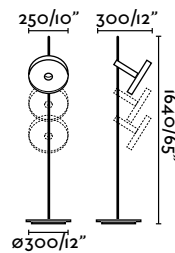

Guest
Andreu Carulla

01046 ● Matt Black 346,90€

Material	Body Steel
Light Source	1 E27 max. 15W
Bulb incl.	No
Recom. Bulb	17429
Class	II
Cable	1.8 MT

Whizz Floor
Christoph F.W.

20164-95 ●● Matt Black + Black 284,10€
20164-96 ●● Matt Black + Satin Gold 284,10€

Material	Body Steel
	Shade Steel
Light Source	1 E27 max. 15W
Bulb incl.	No
Recom. Bulb	17496
Class	II
Cable	3.4 MT