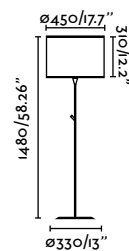

*Structures and shades also sold separately on page 632