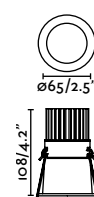

*Drivers info on page 637