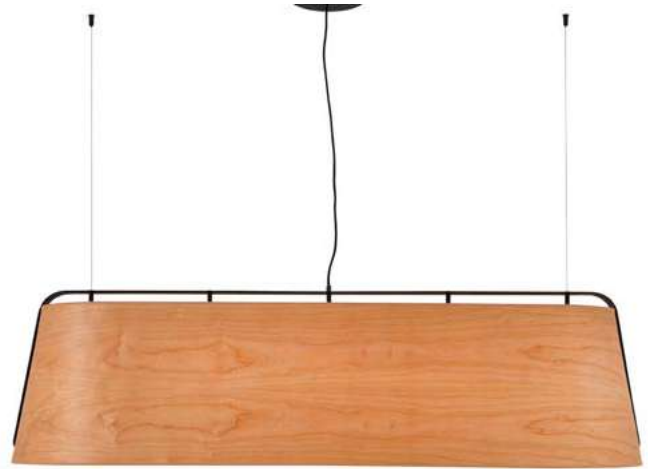

29848 ●● Matt Black + Cherry Wood 488,60€

Material	Body Steel
	Shade Wood
Light Source	1 E27 max. 15W
Bulb incl.	No
Recom. Bulb	17464
Class	II
Cable	2 MT

Stood 5L
Lucid Product Design

29849 ●● Matt Black + Cherry Wood 1.579,30€