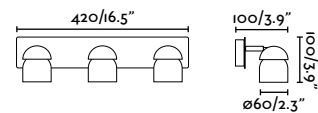

Coco
Faro Lab

- 40660 Matt White 30,60€
- 40661 Matt Black 30,60€
- 40662 Matt Black + Green 32,20€
- 40663 Matt Black + Terracotta 32,20€

Material	Body ABS + Steel
Light Source	1 GU10 max. 8W
Bulb incl.	No
Recom. Bulb	17333
Class	I

Coco 2L
Faro Lab

- 40664 Matt White 61,00€
- 40665 Matt Black 61,00€

Material	Body ABS + Steel
Light Source	2 GU10 max. 8W
Bulb incl.	No
Recom. Bulb	17333
Class	I

Coco 3L
Faro Lab

- 40667 Matt Black 90,00€

Material	Body ABS + Steel
Light Source	3 GU10 max. 8W
Bulb incl.	No
Recom. Bulb	17334
Class	I