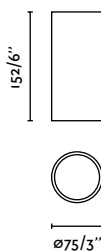

68619 Matt White + White **80,80€**
68620 Matt Black + Black **80,80€**

68621 Matt White + White **84,90€**
68622 Matt Black + Black **84,90€**

68623 Matt White + White **131,10€**
68624 Matt Black + Black **131,10€**

Material	Body Aluminium + ABS
Power	9W
Lumen Output	537 lm
Light Source	COB LED 2700K
Class	II
CRI	≥90
Voltage (V/Hz)	220V-240V/50-60Hz
Beam angle	60°

Material	Body Aluminium + ABS
Power	15W
Lumen Output	968 lm
Light Source	COB LED 2700K
Class	II
CRI	≥90
Voltage (V/Hz)	220V-240V/50-60Hz
Beam angle	60°

Material	Body Aluminium + ABS
Power	30W
Lumen Output	1965 lm
Light Source	COB LED 2700K
Class	II
CRI	≥90
Voltage (V/Hz)	220V-240V/50-60Hz
Beam angle	60°