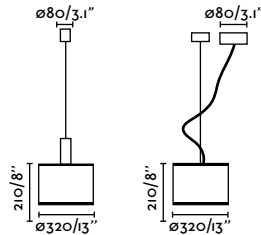

*Structures and shades also sold separately on page 632
*Compatible with track system on page 284