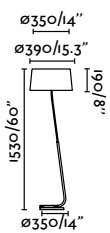

Hotel Floor
Àlex & Manel Llusçà

29948 ●● Matt Black + Black 263,80€

Material	Body Steel
	Diff Textile
	Shade Textile
Light Source	1 E27 max. 15W
Bulb incl.	No
Recom. Bulb	17464
Class	II
Cable	1.9 MT

Black

29764 ●● Gloss Black + Black 140,50€

Material	Body Steel
	Shade Textile
Light Source	1 E27 max. 15W
Bulb incl.	No
Recom. Bulb	17464
Class	II
Cable	2.5 MT