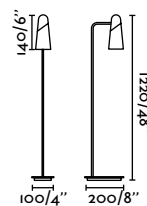

Lao Table
Nahtrang

29047

● ○ Matt Black + Opal 91,80€

Lao Floor
Nahtrang

29049

● ○ Matt Black + Opal 137,40€

Material	Body Aluminium + ABS
	Diff PMMA
Power	4W
Lumen Output	400 lm
Light Source	SMD LED 3000K
Class	II
CRI	>80
Voltage (V/Hz)	100V-240V/50-60Hz
Cable	2 MT

Material	Body Aluminium + ABS
	Diff PMMA
Power	4W
Lumen Output	400 lm
Light Source	SMD LED 3000K
Class	II
CRI	>80
Voltage (V/Hz)	100V-240V/50-60Hz
Cable	2 MT

Spot
366