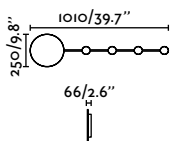

01001 ● Matt Black 201,00€

Material	Body Steel
	Diff PMMA
Power	7W
Lumen Output	258 lm
Light Source	SMD LED 2700K
Class	I
CRI	>80
Voltage (V/Hz)	220V-240V/50-60Hz