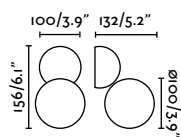

Joy
Nahtrang

- 64027 ● Matt Black 96,80€
- 64028 ● Matt White 96,80€

Kera

- 62300 ● Gloss White 24,50€
- 62301 ● Gloss Black 24,50€

Sera

- 62302 ● Gloss White 26,20€
- 62303 ● Gloss Black 26,20€

Material	Body Aluminium
	Diff Glass
Power	3W
Lumen Output	276 lm
Light Source	SMD LED 3000K
Class	I
CRI	>80
Voltage (V/Hz)	100V-240V/50-60Hz

Material	Body Ceramic
Light Source	1 E27 max. 15W
Bulb incl.	No
Recom. Bulb	17464
Class	II

Material	Body Ceramic
Light Source	1 E27 max. 15W
Bulb incl.	No
Recom. Bulb	17464
Class	II