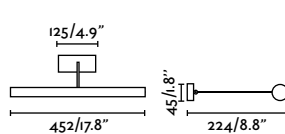

Magritte 300

- 61080 Satin Nickel **124,70€**
- 61083 Old Gold **124,70€**
- 61086 Matt Black **104,50€**

Magritte 450

- 61081 Satin Nickel **137,80€**
- 61084 Old Gold **137,80€**
- 61087 Matt Black **129,90€**

Magritte 600

- 61082 Satin Nickel **162,70€**
- 61085 Old Gold **162,70€**
- 61088 Matt Black **156,10€**

Material	Body Aluminium + Steel Diff PMMA
Power	6W
Lumen Output	325 lm
Light Source	SMD LED 3000K
Class	II
CRI	>80
Voltage (V/Hz)	220V-240V/50-60Hz

Material	Body Aluminium + Steel Diff PMMA
Power	8W
Lumen Output	402 lm
Light Source	SMD LED 3000K
Class	II
CRI	>80
Voltage (V/Hz)	220V-240V/50-60Hz

Material	Body Aluminium + Steel Diff PMMA
Power	12W
Lumen Output	727 lm
Light Source	SMD LED 3000K
Class	II
CRI	>80
Voltage (V/Hz)	220V-240V/50-60Hz