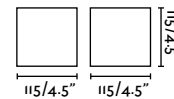

Tera

63184 ● Matt White 102,50€

Luna

63225 ● Matt White 94,00€

Kamen

63311 ● Beige 63,70€

63312 ● Grey 63,70€

Material	Body Plaster
Power	6W
Lumen Output	491 lm
Light Source	SMD LED 2700K
Class	II
CRI	>80
Voltage (V/Hz)	220V-240V/50-60Hz

Material	Body Plaster
	Diff PMMA
Power	5W
Lumen Output	356 lm
Light Source	SMD LED 2700K
Class	II
CRI	>80
Voltage (V/Hz)	220V-240V/50-60Hz

Material	Body Concrete
Light Source	1 G9 max. 6W
Bulb incl.	No
Recom. Bulb	17466
Class	I