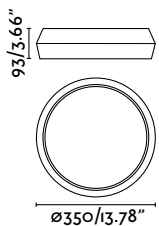

Shoku 350
Ernest Perera Studio

- 64277 White + White **248,20€**
- 64278   White + Black **257,30€**
- 64279   Black + Black **248,20€**
- 64280   Light Grey + White **257,30€**

Material	Body Aluminium
	Diff PMMA
Power	24W
Lumen Output	1213 lm
Light Source	SMD LED 2700K
Class	II
CRI	>90
Voltage (V/Hz)	220V-240V/50-60Hz

Shoku 600
Ernest Perera Studio

- 64281   White + White **473,10€**
- 64282   Black + Black **473,10€**

Material	Body Aluminium
	Diff PMMA
Power	40W
Lumen Output	2441 lm
Light Source	SMD LED 2700K
Class	II
CRI	>90
Voltage (V/Hz)	220V-240V/50-60Hz