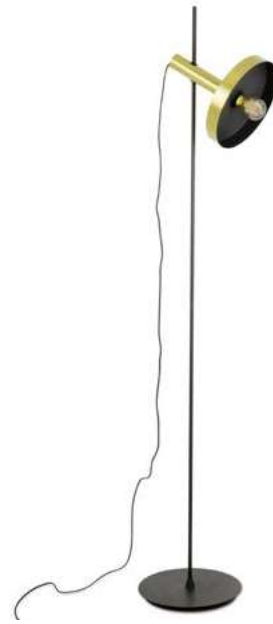

Guest
Andreu Carulla

01046 ● Matt Black 346,90€

Material	Body Steel
Light Source	1 E27 max. 15W
Bulb incl.	No
Recom. Bulb	17429
Class	II
Cable	1.8 MT

Cork included

Whizz Floor
Christoph F.W.

20164-95 ●● Matt Black + Black 284,10€
20164-96 ●● Matt Black + Satin Gold 284,10€