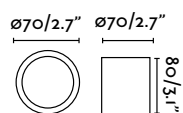

Haru

- 64206 Matt White 60,20€
- 64207 Matt Black 60,20€

Material	Body Aluminium
	Diff PMMA
Power	6W
Lumen Output	400 lm
Light Source	SMD LED 3000K
Class	II
CRI	>80
Voltage (V/Hz)	220V-240V/50-60Hz
Beam angle	120°

Natsu

- 64204 Matt White 163,10€

Material	Body Aluminium
	Diff PMMA
Power	30W
Lumen Output	1684 lm
Light Source	SMD LED 3000K
Class	II
CRI	>80
Voltage (V/Hz)	220V-240V/50-60Hz
Beam angle	120°