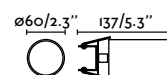

- 

Honey comb

43731 Transparent 7,60€

Material Body Glass

Spread lens

43732 Transparent 7,60€

Material Body Glass

RoI 9W