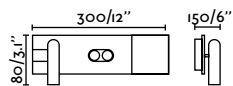

Induction charger
and USB port

indoor

Wall

Klee Left
Isaac Piñeiro

- 20066 ●● Textured Grey + Black **227,80€**
- 20059 ●● Textured Black + Black **227,80€**

Material	Body Steel + Melamine
	Diff PMMA
Power	10W
Lumen Output	143 lm
Light Source	COB LED 2700K
Reader	3W 2700K 139lm
Class	II
CRI	≥90
Voltage (V/Hz)	220V-240V/50-60Hz