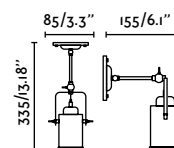

Celia

40070

● Matt Black 97,50€

Ras

62807

● Gloss Black 218,80€

List

60000

● Matt Black 71,50€

Material	Body Steel
	Shade Steel
Light Source	1 E14 max. 8W
Bulb incl.	No
Recom. Bulb	17461
Class	II
Cable	1.8 MT

Material	Body Steel
Light Source	1 E27 max. 15W
Bulb incl.	No
Recom. Bulb	17463
Class	I
Cable	3 MT

Material	Body Steel
Light Source	1 E27 max. 15W
Bulb incl.	No
Recom. Bulb	17463
Class	II