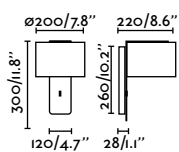

Fold
Nutcreatives

- 64302 Matt White + White **105,60€**
- 64303 Matt Black + Black **105,60€**

Material	Body Steel
	Shade Textile
Light Source	1 E27 max. 15W
Bulb incl.	No
Recom. Bulb	17463
Class	I

Fold Reader
Nutcreatives

- 64304 Matt White + White **162,10€**
- 64305 Matt Black + Black **162,10€**

Material	Body Steel
	Shade Textile
Light Source	1 E27 max. 15W
Bulb incl.	No
Recom. Bulb	17463
Reader	3W 3000K 200lm
Driver incl.	Yes
Class	I