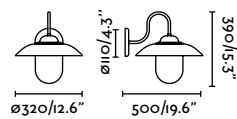

Loa

62809 ● Matt Black 111,80€

Material	Body Steel
	Shade Steel
Light Source	1 E27 max. 15W
Bulb incl.	No
Recom. Bulb	17463
Class	I

Hudson

62810 ● Gloss Black 144,20€

Material	Body Steel
	Diff Glass
Light Source	1 E27 max. 15W
Bulb incl.	No
Recom. Bulb	17463
Class	I