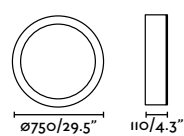

63394 ● Satin Nickel **96,50€**

63410 ● Matt White **409,70€**

63408 ● Matt White **307,20€**

Material	Body Aluminium
	Diff PS
Power	20W
Lumen Output	998 lm
Light Source	SMD LED 3000K
Class	I
CRI	>80
Voltage (V/Hz)	220V-240V/50-60Hz

Material	Body Aluminium
	Diff PMMA
Power	52W
Lumen Output	2453 lm
Light Source	SMD LED 2700K
Class	I
CRI	>80
Voltage (V/Hz)	220V-240V/50-60Hz

Material	Body Aluminium
	Diff PMMA
Power	60W
Lumen Output	4632 lm
Light Source	SMD LED 3000K
Class	I
CRI	>80
Voltage (V/Hz)	220V-240V/50-60Hz