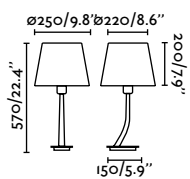

Rem Table
Àlex & Manel Llusçà

- 29685-04 Old Gold + White 152,00€
- 29685-05 Old Gold + Beige 152,00€
- 29685-06 Old Gold + Black 152,00€

Material	Body Steel
	Shade Textile
Light Source	1 E27 max. 15W
Bulb incl.	No
Recom. Bulb	17463
Class	II
Cable	1.6 MT

Rem Floor
Àlex & Manel Llusçà

- 29687-07 Old Gold + White 378,40€
- 29687-08 Old Gold + Beige 378,40€
- 29687-09 Old Gold + Black 378,40€

Material	Body Steel
	Shade Textile
Light Source	1 E27 max. 15W
Bulb incl.	No
Recom. Bulb	17464
Class	II
Cable	1.9 MT

*Structures and shades also sold separately on page 632