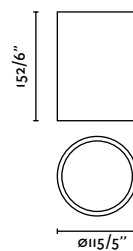

68619 Matt White + White **80,80€**
68620 Matt Black + Black **80,80€**

68621 Matt White + White **84,90€**
68622 Matt Black + Black **84,90€**

68623 Matt White + White **131,10€**
68624 Matt Black + Black **131,10€**

Material	Body Aluminium + ABS
Power	9W
Lumen Output	537 lm
Light Source	COB LED 2700K
Class	II
CRI	≥90
Voltage (V/Hz)	220V-240V/50-60Hz
Beam angle	60°

Material	Body Aluminium + ABS
Power	15W
Lumen Output	968 lm
Light Source	COB LED 2700K
Class	II
CRI	≥90
Voltage (V/Hz)	220V-240V/50-60Hz
Beam angle	60°

Material	Body Aluminium + ABS
Power	30W
Lumen Output	1965 lm
Light Source	COB LED 2700K
Class	II
CRI	≥90
Voltage (V/Hz)	220V-240V/50-60Hz
Beam angle	60°