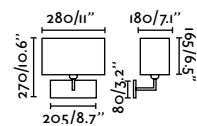

Sahara

Roda

62706

● Chrome + White 110,90€

62988

● Satin Nickel + White 63,00€

Material	Body Steel
	Shade Textile
Light Source	1 E27 max. 15W
Bulb incl.	No
Recom. Bulb	17463
Class	I

Material	Body Steel
	Shade Textile
Light Source	1 E27 max. 15W
Bulb incl.	No
Recom. Bulb	17463
Class	I