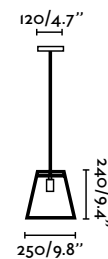

*Compatible with track system on page 284