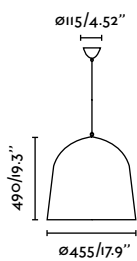

68461

●● Matt Black + Matt Gold 549,90€

Material	Body Aluminium
Light Source	3 E27 max. 15W
Bulb incl.	No
Recom. Bulb	17463
Class	II
Cable	1.5 MT