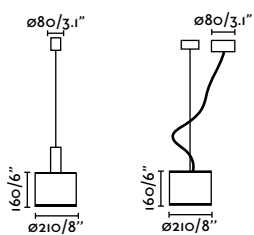

*Structures and shades also sold separately on page 632
*Compatible with track system on page 284