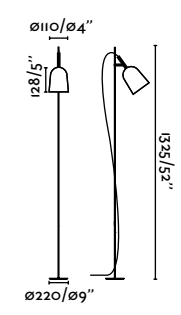

Studio Table
Nahtrang

- 28251 Matt Black + Black **166,80€**
- 28252 Matt Black + White **166,80€**
- 28253 Matt Black + Green **166,80€**
- 28269 Matt Black + Blue **166,80€**
- 28270 Matt Black + Pink **166,80€**

Material	Body Steel
	Shade Steel
Light Source	1 E14 max. 8W
Bulb incl.	No
Recom. Bulb	17461
Class	II
Cable	1.8 MT

Studio Floor
Nahtrang

- 28254 Matt Black + Black **230,30€**
- 28255 Matt Black + White **230,30€**
- 28256 Matt Black + Green **230,30€**
- 28271 Matt Black + Blue **230,30€**
- 28272 Matt Black + Pink **230,30€**

Material	Body Steel
	Shade Steel
Light Source	1 E14 max. 8W
Bulb incl.	No
Recom. Bulb	17461
Class	II
Cable	2.3 MT