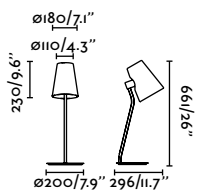

Material	Body Steel
	Shade Textile
Light Source	1 E27 max. 15W
Bulb incl.	No
Recom. Bulb	17464
Class	II
Cable	2.8 MT

Suspended
246

Wall
524

Lupe Table
Jordi Busquets

29997 Chrome + Beige 156,90€

Material	Body Steel
	Shade Textile
Light Source	1 E27 max. 15W
Bulb incl.	No
Recom. Bulb	17463
Class	II
Cable	1.8 MT