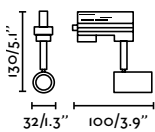

Surface track 2mts

- 64211A White 98,40€
- 64213A Black 98,40€
- 64215A Grey 98,40€

Material **Body Aluminium**