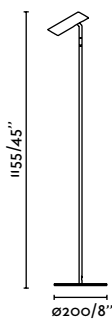

Track
614

Wall
352

Ceiling
288