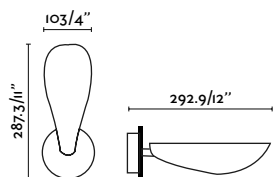

Suspended Table&Floor
266 96

indoor

Wall

Its soft and natural forms are inspired by ancient Japanese minimalism.

Ligera 20077

Aurea
Estudi Ribaudí

62115 ● Matt White 99,40€

Material	Body Steel
	Diff PC
Power	8W
Lumen Output	297 lm
Light Source	SMD LED 2700K
Class	I
CRI	>80
Voltage (V/Hz)	100V-240V/50-60Hz