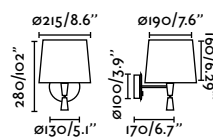

*Structures and shades also sold separately on page 632