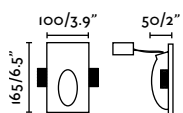

*Drivers info on page 637