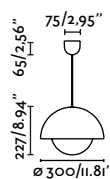

*Compatible with track system on page 284