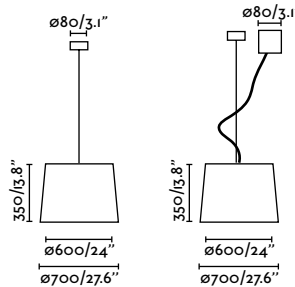

Samba 700
Faro Lab

Standard Canopy

- 64329-154 NEW** ●● Matt Black + Beige **679,40€**

Displaced Canopy

- 64330-154 NEW** ●● Matt Black + Beige **703,70€**

Material	Body Steel
	Diff Papyrus
	Shade Textile
Light Source	3 E27 max. 45W
Bulb incl.	No
Recom. Bulb	17463
Class	II
Cable	1.5 MT