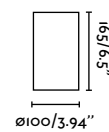

Rel 75

- 64198 Matt White 130,00€
- 64199 Matt Black 130,00€

Material	Body Aluminium
	Diff Glass
Power	15W
Lumen Output	1345 lm
Light Source	COB LED 2700K
Class	II
CRI	>80
Voltage (V/Hz)	220V-240V/50-60Hz
Beam angle	60°

Rel 100

- 64200 Matt White 204,50€
- 64201 Matt Black 204,50€

Material	Body Aluminium
	Diff Glass
Power	25W
Lumen Output	2437 lm
Light Source	COB LED 2700K
Class	II
CRI	>80
Voltage (V/Hz)	220V-240V/50-60Hz
Beam angle	60°