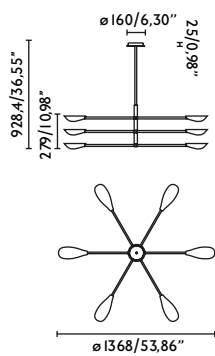

20079 ● Matt Black 390,40€

Material	Body Steel
	Shade Steel
Light Source	6 G9 max. 6W
Bulb incl.	No
Recom. Bulb	17466
Class	II