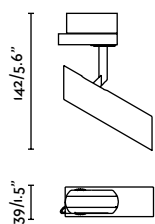

- 43794 ● Matt White 119,50€
- 43795 ● Matt Black 119,50€

Material	Body Aluminium
Power	8W
Lumen Output	590 lm
Light Source	COB LED 2700K
Class	II
CRI	≥90
Voltage (V/Hz)	220V-240V/50-60Hz

- **Surface**
  352
- **Table&Floor**
  88
- **Ceiling**
  288