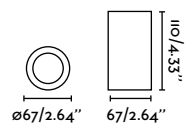

Sven R

63268 ● Matt White 37,30€

Material	Body Plaster
Light Source	1 GU10 max. 8W
Bulb incl.	No
Recom. Bulb	17333
Class	I

Sven SQ

63269 ● Matt White 37,30€

Material	Body Plaster
Light Source	1 GU10 max. 8W
Bulb incl.	No
Recom. Bulb	17333
Class	I