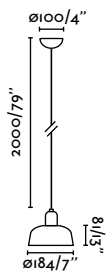

Tatawin Glass S

- 20339-116 ●● Satin Black + Opal 146,30€
  20339-117 ●● Satin Black + Gloss Black 146,30€

Material	Body Steel
	Shade Glass
Light Source	1 E27 max. 15W
Bulb incl.	No
Recom. Bulb	17462
Class	II
Cable	2 MT

Tatawin Metal S

- 20339-140 ●● Satin Black + Gloss White 146,30€
  20339-141 ●● Satin Black + Gloss Black 146,30€
  20339-142 ●● Satin Black + Gloss Grayish Blue 146,30€
  20339-143 ●● Satin Black + Gloss Reddish Orange 146,30€
  20339-144 ●● Satin Black + Gloss Green 146,30€

Material	Body Steel
	Shade Steel
Light Source	1 E27 max. 15W
Bulb incl.	No
Recom. Bulb	17462
Class	II
Cable	2 MT