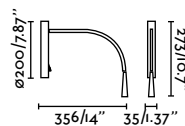

Juliet USC C

41025NA Chrome 106,10€

Material	Body Aluminium + Steel
Power	3W
Lumen Output	199 lm
Light Source	SMD LED 3000K
Reader	3W 3000K 150lm
Class	II
CRI	>80
Voltage (V/Hz)	100V-240V/50-60Hz
Beam angle	30°

Flin

64318 Matt White 74,80€
64319 Matt Black 74,80€

Material	Body Steel + Aluminium
Power	3W
Lumen Output	153 lm
Light Source	HIGH POWER LED 3000K
Class	I
CRI	>80
Voltage (V/Hz)	100V-240V/50-60Hz
Beam angle	30°