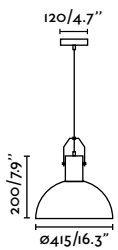

Ceiling
320

indoor

Suspended

Margot

- 68561 ●● Matt Black + Wood 187,60€
 68564 ●● Matt White + Wood 187,60€

Material	Body Steel + Wood
Light Source	1 E27 max. 15W
Bulb incl.	No
Recom. Bulb	17464
Class	I
Cable	1.2 MT