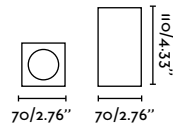

Sven R

63268 ● Matt White 37,30€

Material	Body Plaster
Light Source	1 GU10 max. 8W
Bulb incl.	No
Recom. Bulb	17333
Class	I

Sven SQ

63269 ● Matt White 37,30€

Material	Body Plaster
Light Source	1 GU10 max. 8W
Bulb incl.	No
Recom. Bulb	17333
Class	I