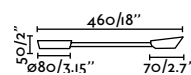

Bel

- 41028 Chrome **69,60€**
- 41029 Matt White **69,60€**
- 41030 Matt Black **69,60€**

Material	Body Aluminium + Steel
Power	3W
Lumen Output	133 lm
Light Source	HIGH POWER LED 3000K
Class	II
CRI	>80
Voltage (V/Hz)	220V-240V/50-60Hz
Beam angle	30°

Boken

- 41031 Matt White **82,10€**
- 41032 Matt Black **82,10€**

Material	Body Aluminium + Steel
Power	3W
Lumen Output	102 lm
Light Source	HIGH POWER LED 3000K
Class	II
CRI	>80
Voltage (V/Hz)	220V-240V/50-60Hz
Beam angle	30°