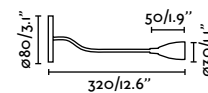

Pixie
Nahtrang

- 24015 Matt White 107,50€
- 24016 Matt Black 107,50€

Loke

- 40994 Chrome 53,10€
- 41019 Matt White 55,40€
- 41020 Matt Black 55,40€

Loke Recessed

- 40996 Chrome 53,10€

Material	Body Aluminium
Power	4W
Lumen Output	107 lm
Light Source	HIGH POWER LED 2700K
Class	II
CRI	>80
Voltage (V/Hz)	100V-240V/50-60Hz
Beam angle	45°

Material	Body Aluminium + Steel
Power	3W
Lumen Output	110 lm
Light Source	HIGH POWER LED 3000K
Class	II
CRI	>80
Voltage (V/Hz)	220V-240V/50-60Hz
Beam angle	30°

Material	Body Aluminium + Steel
Power	3W
Lumen Output	110 lm
Light Source	HIGH POWER LED 3000K
Class	II
CRI	>80
Voltage (V/Hz)	220V-240V/50-60Hz
Beam angle	30°
Cut out	ø60