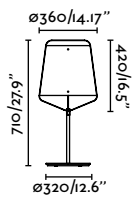

Touch dimmer

Suspended
234

Wall
438

Stood Table
Lucid Product Design

29846 ●● Matt Black + Cherry Wood 365,20€

Material	Body Steel
	Shade Wood
Light Source	1 E27 max. 15W
Bulb incl.	No
Recom. Bulb	17464
Class	II
Cable	2 MT