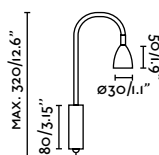

Pixie
Nahtrang

- 24015 Matt White 107,50€
- 24016 Matt Black 107,50€

Loke

- 40994 Chrome 53,10€
- 41019 Matt White 55,40€
- 41020 Matt Black 55,40€

Loke Recessed

- 40996 Chrome 53,10€

Material	Body Aluminium
Power	4W
Lumen Output	107 lm
Light Source	HIGH POWER LED 2700K
Class	II
CRI	>80
Voltage (V/Hz)	100V-240V/50-60Hz
Beam angle	45°

Material	Body Aluminium + Steel
Power	3W
Lumen Output	110 lm
Light Source	HIGH POWER LED 3000K
Class	II
CRI	>80
Voltage (V/Hz)	220V-240V/50-60Hz
Beam angle	30°

Material	Body Aluminium + Steel
Power	3W
Lumen Output	110 lm
Light Source	HIGH POWER LED 3000K
Class	II
CRI	>80
Voltage (V/Hz)	220V-240V/50-60Hz
Beam angle	30°
Cut out	ø60