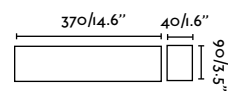

indoor

Wall

Nash 62819

495

Kappu

Designed by Faro Lab

KAPPU ('cup' in Japanese) is an allegory to the object that contains light. Its simple, minimalist geometry also allows it to be easily painted to adapt to the needs of any space.