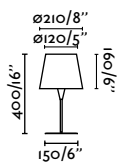

*Structures and shades also sold separately on page 632