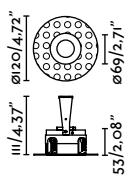

Fresh Trimless

- 02100701 Matt White 37,80€
- 02100702 Matt Black 37,80€

Material	Body Aluminium
Light Source	1 GU10 max. 8W
Bulb incl.	No
Recom. Bulb	17316
Class	II
Cut out	ø90

Fresh E27 Trimless

- 02300101 White 43,90€

Material	Body Aluminium
Light Source	1 E27 max. 8W
Bulb incl.	No
Recom. Bulb	17465
Class	I
Cut out	ø90