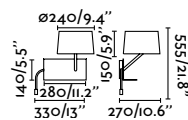

Handy
Jordi Blasi

28413 ●● Matt White + White 115,70€

Handy Right
Jordi Blasi

28414 ●● Matt White + White 258,00€

Handy Left
Jordi Blasi

28415 ●● Matt White + White 258,00€

Material	Body Steel
	Shade Textile
Light Source	1 E27 max. 15W
Bulb incl.	No
Recom. Bulb	17463
Class	I

Material	Body Steel
	Shade Textile
Light Source	1 E27 max. 15W
Bulb incl.	No
Recom. Bulb	17463
Reader	3
Driver incl.	Yes
Class	I

Material	Body Steel
	Shade Textile
Light Source	1 E27 max. 15W
Bulb incl.	No
Recom. Bulb	17463
Reader	3
Driver incl.	Yes
Class	I