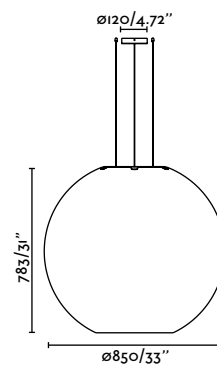

Aire 450
Héctor Serrano

20406 ●● White + Translucent
1.876,70€

Aire 650
Héctor Serrano

20407 ●● White + Translucent
2.943,20€

Aire 850
Héctor Serrano

20408 ●● White + Translucent
3.994,30€

Material	Body Steel
	Shade Recycled PETG
Light Source	1 E27 max. 15W
Bulb incl.	No
Recom. Bulb	17463
Class	II
Cable	3 MT

Material	Body Steel
	Shade Recycled PETG
Light Source	1 E27 max. 20W
Bulb incl.	No
Recom. Bulb	17478
Class	II
Cable	3 MT

Material	Body Steel
	Shade Recycled PETG
Light Source	1 E27 max. 20W
Bulb incl.	No
Recom. Bulb	17478
Class	II
Cable	3 MT