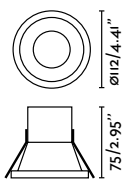

Son 112

42928 ● Matt White 33,90€

Material	Body Aluminium
	Diff PMMA
Power	8W
Lumen Output	560 lm
Light Source	SMD LED 2700K
Class	I
CRI	>80
Voltage (V/Hz)	220V-240V/50-60Hz
Cut out	ø100

Son 220

42929 2700K ● Matt White 96,50€
42930 4000K ● Matt White 96,50€

Material	Body Aluminium
	Diff PMMA
Power	24W
Lumen Output	1683 lm
Light Source	SMD LED
Class	I
CRI	>80
Voltage (V/Hz)	220V-240V/50-60Hz
Cut out	ø205