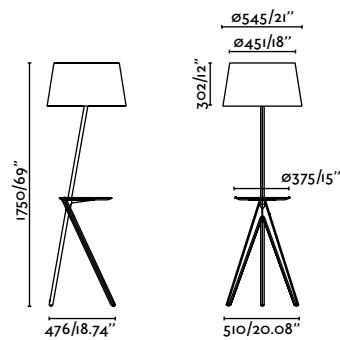

Treewood
Faro Lab

Treewood Tray
Faro Lab

Material	Body Ash Wood + Steel
	Shade Parchment
Light Source	1 E27 max. 15W
Bulb incl.	No
Recom. Bulb	17464
Class	II
Cable	1.8 MT

Material	Body Ash Wood + Steel
	Shade Parchment
Light Source	1 E27 max. 15W
Bulb incl.	No
Recom. Bulb	17464
Class	II
Cable	1.8 MT