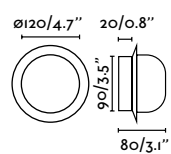

- 40095 White **98,50€**
- 40096 Black **98,50€**
- 40097 Blue **98,50€**
- 40098 Coral **98,50€**
- 40099 Green **98,50€**

Material	Body Steel
	Diff Glass
Power	4W
Lumen Output	238 lm
Light Source	COB LED 2700K
Class	II
Voltage (V/Hz)	100V-240V/50-60Hz