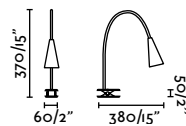

Pepper

- 64168 ● Beige 64,20€
- 64169 ● Matt Black 64,20€

Studio Nahrang

- 51133 ● Matt Black 48,30€
- 51134 ● Chrome 49,80€
- 51135 ● Gloss White 48,30€

Lena Clip

- 52059 ● Matt White 55,60€
- 52061 ● Matt Black 55,60€

Material	Body Steel
Light Source	1 E27 max. 15W
Bulb incl.	No
Recom. Bulb	17462
Class	II
Cable	1.7 MT

Material	Body Aluminium + ABS
Light Source	1 E14 max. 8W
Bulb incl.	No
Recom. Bulb	17461
Class	II
Cable	1.6 MT

Material	Body PC + Aluminium
Power	3W
Lumen Output	296 lm
Light Source	SMD LED 4000K
Class	II
CRI	>80
Voltage (V/Hz)	220V-240V/50-60Hz
Beam angle	30°
Cable	1.8 MT

Related Accessory

- 51129 ● Black 6,10€

Material	Body Steel
Table&Floor 92	Suspended 186
	Wall 344

Table&Floor
154