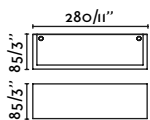

Milo 280
Faro Lab

63420 ● White 60,00€

Material	Body Plaster
	Diff PC
Light Source	1 E14 max. 7W
Bulb incl.	No
Recom. Bulb	17460
Class	II

Milo 400
Faro Lab

63421 ● White 71,70€

Material	Body Plaster
	Diff PC
Light Source	2 E14 max. 7W
Bulb incl.	No
Recom. Bulb	17460
Class	II

Milo 500
Faro Lab

63422 ● White 97,80€

Material	Body Plaster
	Diff PC
Light Source	2 E14 max. 7W
Bulb incl.	No
Recom. Bulb	17460
Class	II