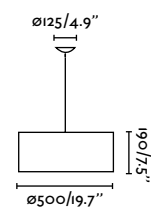

*Compatible with track system on page 284