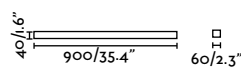

- 63317 Matt Black 188,10€
- 63319 Chrome 188,10€

Material	Body Aluminium
	Diff PMMA
Power	18W
Lumen Output	1351 lm
Light Source	SMD LED 3000K
Class	II
CRI	>80
Voltage (V/Hz)	100V-240V/50-60Hz