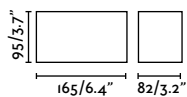

Tecto

1. 63270 ● Matt White 34,40€
   63271 ● Matt Black 34,40€

Material	Body Aluminium
Light Source	1 GU10 max. 8W
Bulb incl.	No
Recom. Bulb	17320
Class	I

Tecto 2L

1. 63272 ● Matt White 61,60€
   63273 ● Matt Black 61,60€

Material	Body Aluminium
Light Source	2 GU10 max. 8W
Bulb incl.	No
Recom. Bulb	17320
Class	I