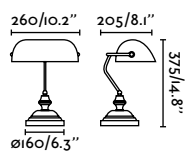

Ito

52071

●● Matt Black + Satin Nickel
107,90€

Banker

68334

●● Old Gold + Green 128,30€

Baobab

51908

●● Matt White 43,80€

51909

●● Matt Black 43,80€

51910

●● Grey 43,80€

Material	Body ABS + Aluminium
	Diff PMMA
Power	5W
Lumen Output	531 lm
Light Source	SMD LED 3000K
Class	II
CRI	>80
Voltage (V/Hz)	220V-240V/50-60Hz
Cable	1.8 MT

Material	Body Steel
	Diff Glass
Light Source	1 E27 max. 15W
Bulb incl.	No
Recom. Bulb	17463
Class	II
Cable	1.9 MT

Material	Body Steel
Light Source	1 E14 max. 8W
Bulb incl.	No
Recom. Bulb	17461
Class	II
Cable	1.7 MT