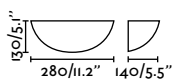

Snow

63285 ● Matt White 50,30€

Material	Body Plaster
Light Source	1 E14 max. 8W
Bulb incl.	No
Recom. Bulb	17461
Class	I

Elsa

63279 ● Matt White 107,20€

Material	Body Plaster
	Diff PC
Power	8W
Lumen Output	405 lm
Light Source	SMD LED 3000K
Class	II
CRI	>80
Voltage (V/Hz)	220V-240V/50-60Hz

incl.

Cove

63480 ● White 45,50€

Material	Body Plaster
Power	4W
Lumen Output	187 lm
Light Source	SMD LED 3000K
Class	I
CRI	>80
Voltage (V/Hz)	220V-240V/50-60Hz