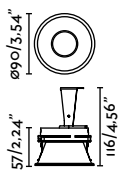

Fresh IP44

IP44

Fresh

- 02200501 Matt White 34,40€
- 02200502 Matt Black 34,40€
- 02200503 Matt Gold 34,80€

- 02100501 Matt White 28,60€
- 02100502 Matt Black 28,60€
- 02100503 Matt Gold 29,70€

Material	Body Aluminium
	Diff Glass
Light Source	1 GU10 max. 8W
Bulb incl.	No
Recom. Bulb	17316
Class	II
Cut out	ø83

Material	Body Aluminium
Light Source	1 GU10 max. 8W
Bulb incl.	No
Recom. Bulb	17316
Class	II
Cut out	ø83