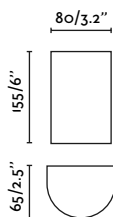

Sole R 1L

NEW

- 40522 White 18,80€
- 40523 Black 18,80€
- 40524 Grey 18,80€
- 40525 Terracotta 18,80€

Material	Body Aluminium + Steel
Light Source	1 GU10 max. 8W
Bulb incl.	No
Recom. Bulb	17316
Class	I

Sole R 2L

NEW

- 40538 White 28,70€
- 40539 Black 28,70€
- 40540 Grey 28,70€
- 40541 Terracotta 28,70€

Material	Body Aluminium + Steel
Light Source	2 GU10 max. 8W
Bulb incl.	No
Recom. Bulb	17316
Class	I