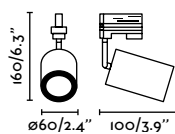

*Accessories page 292