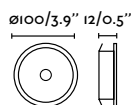

indoor

Suspended

Canopy recessed

With frame

64231

● 64,10€

Trimless

64232