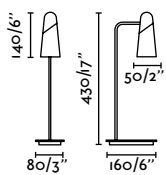

Lao Table
Nahtrang

29047

● ○ Matt Black + Opal 91,80€

Lao Floor
Nahtrang

29049

● ○ Matt Black + Opal 137,40€

Material	Body Aluminium + ABS
	Diff PMMA
Power	4W
Lumen Output	400 lm
Light Source	SMD LED 3000K
Class	II
CRI	>80
Voltage (V/Hz)	100V-240V/50-60Hz
Cable	2 MT

Material	Body Aluminium + ABS
	Diff PMMA
Power	4W
Lumen Output	400 lm
Light Source	SMD LED 3000K
Class	II
CRI	>80
Voltage (V/Hz)	100V-240V/50-60Hz
Cable	2 MT

Spot
366