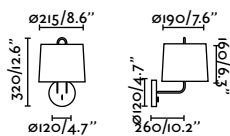

*Structures and shades also sold separately on page 632