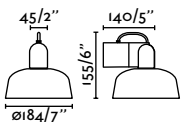

Tatawin Glass

Tatawin Metal

NEW

- 20335-116 ●● Satin Black + Opal 176,80€
  20335-117 ●● Satin Black + Gloss Black 176,80€

- 20335-140 ●● Satin Black + Gloss White 176,80€
  20335-141 ●● Satin Black + Gloss Black 176,80€
  20335-142 ●● Satin Black + Gloss Grayish Blue 176,80€
  20335-143 ●● Satin Black + Gloss Reddish Orange 176,80€
  20335-144 ●● Satin Black + Gloss Green 176,80€

Material	Body Aluminium
	Shade Glass
Light Source	1 E27 max. 15W
Bulb incl.	No
Recom. Bulb	17462
Class	II

Material	Body Aluminium
	Shade Steel
Light Source	1 E27 max. 15W
Bulb incl.	No
Recom. Bulb	17462
Class	II

Suspended Table&Floor
178 76