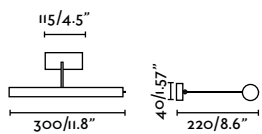

Magritte 300

- 61080 Satin Nickel **124,70€**
- 61083 Old Gold **124,70€**
- 61086 Matt Black **104,50€**

Magritte 450

- 61081 Satin Nickel **137,80€**
- 61084 Old Gold **137,80€**
- 61087 Matt Black **129,90€**

Magritte 600

- 61082 Satin Nickel **162,70€**
- 61085 Old Gold **162,70€**
- 61088 Matt Black **156,10€**

Material	Body Aluminium + Steel Diff PMMA
Power	6W
Lumen Output	325 lm
Light Source	SMD LED 3000K
Class	II
CRI	>80
Voltage (V/Hz)	220V-240V/50-60Hz

Material	Body Aluminium + Steel Diff PMMA
Power	8W
Lumen Output	402 lm
Light Source	SMD LED 3000K
Class	II
CRI	>80
Voltage (V/Hz)	220V-240V/50-60Hz

Material	Body Aluminium + Steel Diff PMMA
Power	12W
Lumen Output	727 lm
Light Source	SMD LED 3000K
Class	II
CRI	>80
Voltage (V/Hz)	220V-240V/50-60Hz