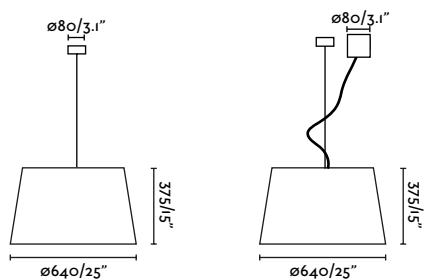

Standard Canopy

20229-132 ●● Matt Black + Grey 301,30€

20229-153 ●● Matt Black + Linen 310,00€

Displaced Canopy

20231-132 ●● Matt Black + Grey 329,40€

20231-153 ●● Matt Black + Linen 338,10€

Material	Body Steel
	Diff Papyrus
	Shade Textile
Light Source	3 E27 max. 45W
Bulb incl.	No
Recom. Bulb	17463
Class	II
Cable	1.5 MT

Table&Floor
118

Wall
424