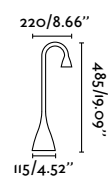

Clip-on
164