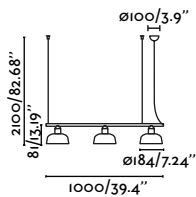

Tatawin Glass S Circular

- 20343-116-5L ●● Satin Black + Opal 836,90€
  20343-117-5L ●● Satin Black + Gloss Black 836,90€

Material	Body Steel
	Shade Glass
Light Source	5 E27 max. 15W
Bulb incl.	No
Recom. Bulb	17462
Class	II
Cable	2.5 MT

Tatawin Metal S Circular

- 20343-140-5L ●● Satin Black + Gloss White 836,90€
  20343-141-5L ●● Satin Black + Gloss Black 836,90€
  20343-142-5L ●● Satin Black + Gloss Grayish Blue 836,90€
  20343-143-5L ●● Satin Black + Gloss Reddish Orange 836,90€
  20343-144-5L ●● Satin Black + Gloss Green 836,90€

Material	Body Steel
	Shade Steel
Light Source	5 E27 max. 15W
Bulb incl.	No
Recom. Bulb	17462
Class	II
Cable	2.5 MT