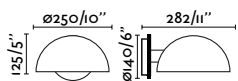

Dominica Wall
Faro Lab

- 20031-122 Matt Black + Beige 127,10€
- 20031-123 Matt Black + Matt Black 127,10€

Dominica Reader
Faro Lab

- 20032-122 Matt Black + Beige 177,40€
- 20032-123 Matt Black + Matt Black 177,40€

Material	Body Steel
	Shade Steel
Light Source	1 E27 max. 15W
Bulb incl.	No
Recom. Bulb	17463
Class	II

Material	Body Steel
	Shade Steel
Light Source	1 E27 max. 15W
Bulb incl.	No
Recom. Bulb	17463
Reader	1W 3000K 106lm
Driver incl.	Yes
Class	II

Table&Floor
84