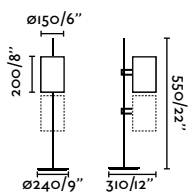

Guadalupe Table
Faro Lab

- 20033-80 Matt Black + Beige 217,20€
- 20033-81 Matt Black + Green 217,20€

Material	Body Steel
	Shade Steel
Light Source	1 E27 max. 15W
Bulb incl.	No
Recom. Bulb	17463
Class	II
Cable	1.5 MT

Guadalupe Floor
Faro Lab

- 20034-80 Matt Black + Beige 304,30€
- 20034-81 Matt Black + Green 304,30€

Material	Body Steel
	Shade Steel
Light Source	1 E27 max. 15W
Bulb incl.	No
Recom. Bulb	17463
Class	II
Cable	3.5 MT

Wall
348