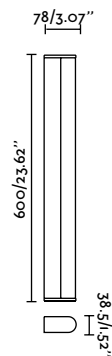

Tide 300

IP44 incl.

- 63520 Matt Black + Opal **92,20€**
- 63521 Chrome + Opal **98,00€**

Tide 600

IP44 incl.

- 63522 Matt Black + Opal **124,40€**
- 63523 Chrome + Opal **131,80€**

Material	Body Aluminium
	Diff PMMA
Power	6W
Lumen Output	628 lm
Light Source	SMD LED 3000K
Class	II
CRI	≥80
Voltage (V/Hz)	220V-240V/50-60Hz

Material	Body Aluminium
	Diff PMMA
Power	9W
Lumen Output	1049 lm
Light Source	SMD LED 3000K
Class	II
CRI	≥80
Voltage (V/Hz)	220V-240V/50-60Hz