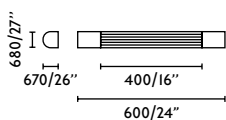

62832

Chrome + Translucent
169,30€

Material	Body Stainless Steel
	Shade PMMA
Power	10W
Lumen Output	1103 lm
Light Source	SMD LED 3000K
Class	II
CRI	>80
Voltage (V/Hz)	220V-240V/50-60Hz