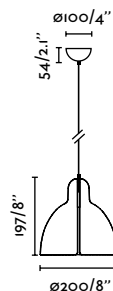

*Compatible with track system on page 284