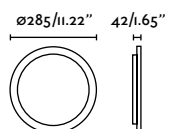

Ami

1. 63397 ● Matt White 89,20€
   63398 ● Satin Nickel 89,20€

Foro

1. 63404 ● Matt White 155,90€

Kao

1. 63399 ● Chrome 190,40€

Material	Body Aluminium
	Diff PC
Power	15W
Lumen Output	1239 lm
Light Source	SMD LED 2700K
Class	II
CRI	>80
Voltage (V/Hz)	220V-240V/50-60Hz

Material	Body Aluminium
	Diff PMMA
Power	24W
Lumen Output	1900 lm
Light Source	SMD LED 3000K
Class	II
CRI	>80
Voltage (V/Hz)	220V-240V/50-60Hz

Material	Body Aluminium
	Diff PMMA
Power	35W
Lumen Output	2409 lm
Light Source	SMD LED 3000K
Class	II
CRI	>80
Voltage (V/Hz)	100V-240V/50-60Hz