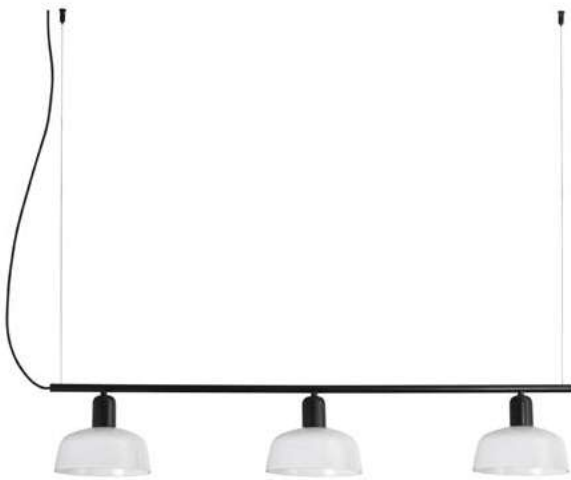

Material	Body Steel
	Shade Steel
Light Source	1 E27 max. 15W
Bulb incl.	No
Recom. Bulb	17463
Class	II
Cable	2 MT

indoor

Suspended

Tatawin Glass S Lineal

- 20338-117 ●● Satin Black + Gloss Black 493,80€
 20338-116 ●● Satin Black + Opal 493,80€