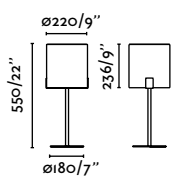

Nila Table

Material	Body Steel
	Shade Textile
Light Source	1 E27 max. 15W
Bulb incl.	No
Recom. Bulb	17463
Class	II
Cable	1.5 MT

Nila Floor

Material	Body Steel
	Shade Textile
Light Source	1 E27 max. 15W
Bulb incl.	No
Recom. Bulb	17464
Class	II
Cable	2.3 MT