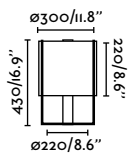

Drum Table
Nahtrang

- 24020-31 Matt Black + Beige **233,50€**
- 24020-32 Matt Black + Dark Grey **239,20€**

Material	Body Steel
	Diff PC
	Shade Textile
Light Source	1 E27 max. 15W
Bulb incl.	No
Recom. Bulb	17463
Class	II
Cable	1.8 MT

Drum Floor
Nahtrang

- 24023-33 Matt Black + Beige **425,30€**
- 24023-34 Matt Black + Dark Grey **425,30€**

Material	Body Steel
	Diff PC
	Shade Textile
Light Source	1 E27 max. 15W
Bulb incl.	No
Recom. Bulb	17464
Class	II
Cable	2.1 MT