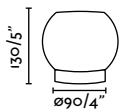

Material	Body Steel
	Shade Glass
Power	4W
Lumen Output	260 lm
Light Source	SMD LED 2700K
Class	II
CRI	>80
Voltage (V/Hz)	100V-240V/50-60Hz
Cable	1.8 MT

Surface
534

Amelia Table
Héctor Serrano

- 28430 Matt White + Opal White **125,70€**
- 28431 Matt Black + Opal White **125,70€**