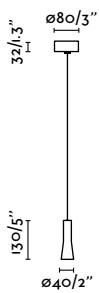

Nina

incl.

NEW

- 22023 ● Black 74,40€
- 22024 ● White 74,40€
- 22025 ● Satin Gold 78,80€

Material	Body Aluminium
	Diff PMMA
	Shade Aluminium
Power	4W
Lumen Output	108 lm
Light Source	SMD LED 2700K
Class	II
CRI	90
Voltage (V/Hz)	220V-240V/50-60Hz
Beam angle	38°
Cable	1.5 MT

Plat

- 68145 ● Matt Black 111,80€
- 68146 ● Matt White 111,80€

Material	Body Steel
Light Source	1 E27 max. 15W
Bulb incl.	No
Recom. Bulb	17271
Class	II
Cable	1.5 MT

*Compatible with track system on page 284