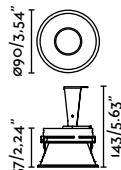

Fresh IP44

IP44

Fresh

- 02200501 Matt White 34,40€
- 02200502 Matt Black 34,40€
- 02200503 Matt Gold 34,80€

- 02100501 Matt White 28,60€
- 02100502 Matt Black 28,60€
- 02100503 Matt Gold 29,70€

Material	Body Aluminium
	Diff Glass
Light Source	1 GU10 max. 8W
Bulb incl.	No
Recom. Bulb	17316
Class	II
Cut out	ø83

Material	Body Aluminium
Light Source	1 GU10 max. 8W
Bulb incl.	No
Recom. Bulb	17316
Class	II
Cut out	ø83