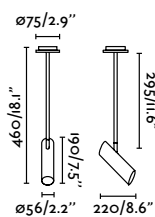

Wall
470

Spot
476

indoor

Ceiling

Link 29877

Amelia
Héctor Serrano

IP44

- 68610 Matt White + Opal White 121,60€
- 68611 Matt Black + Opal White 121,60€