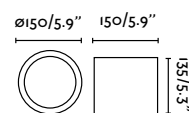

Haru

- 64206 Matt White 60,20€
- 64207 Matt Black 60,20€

Material	Body Aluminium
	Diff PMMA
Power	6W
Lumen Output	400 lm
Light Source	SMD LED 3000K
Class	II
CRI	>80
Voltage (V/Hz)	220V-240V/50-60Hz
Beam angle	120°

Natsu

- 64204 Matt White 163,10€

Material	Body Aluminium
	Diff PMMA
Power	30W
Lumen Output	1684 lm
Light Source	SMD LED 3000K
Class	II
CRI	>80
Voltage (V/Hz)	220V-240V/50-60Hz
Beam angle	120°