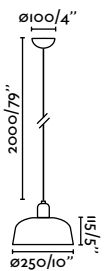

Tatawin Glass M

- 20339-119 ●● Satin Black + Opal **182,60€**
  20339-120 ●● Satin Black + Gloss Black **182,60€**

Material	Body Steel
	Shade Glass
Light Source	1 E27 max. 15W
Bulb incl.	No
Recom. Bulb	17463
Class	II
Cable	2 MT

Tatawin Metal M

NEW

- 20339-145 ●● Satin Black + Gloss White **182,60€**
  20339-146 ●● Satin Black + Gloss Black **182,60€**
  20339-147 ●● Satin Black + Gloss Grayish Blue **182,60€**
  20339-148 ●● Satin Black + Gloss Reddish Orange **182,60€**
  20339-149 ●● Satin Black + Gloss Green **182,60€**

Material	Body Steel
	Shade Steel
Light Source	1 E27 max. 15W
Bulb incl.	No
Recom. Bulb	17463
Class	II
Cable	2 MT