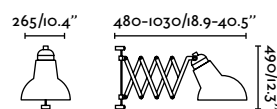

Celia

40070

● Matt Black 97,50€

Ras

62807

● Gloss Black 218,80€

List

60000

● Matt Black 71,50€

Material	Body Steel
	Shade Steel
Light Source	1 E14 max. 8W
Bulb incl.	No
Recom. Bulb	17461
Class	II
Cable	1.8 MT

Material	Body Steel
Light Source	1 E27 max. 15W
Bulb incl.	No
Recom. Bulb	17463
Class	I
Cable	3 MT

Material	Body Steel
Light Source	1 E27 max. 15W
Bulb incl.	No
Recom. Bulb	17463
Class	II