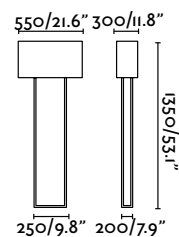

Vesper Table
Nahtrang

- 29984 Matt White + Beige **162,50€**
- 29985 Brown + Beige **162,50€**

Material	Body Steel
	Diff Textile
	Shade Textile
Light Source	2 E27 max. 15W
Bulb incl.	No
Recom. Bulb	17463
Class	II
Cable	1.7 MT

Vesper Floor
Nahtrang

- 29979 Brown + Beige **508,20€**

Material	Body Steel
	Diff Textile
	Shade Textile
Light Source	2 E27 max. 15W
Bulb incl.	No
Recom. Bulb	17463
Class	II
Cable	3.5 MT