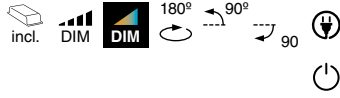

Inviting Arm Wall
Bohman And Folenius