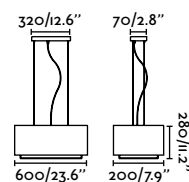

Material	Body Steel
	Shade Cane
Light Source	1 E27 max. 15W
Bulb incl.	No
Recom. Bulb	17464
Class	I
Cable	1.5 MT

Vesper 600 Nahrang

29986

●● Matt White + Beige 255,40€

Material	Body Steel
	Diff PC
	Shade Textile
Light Source	2 E27 max. 15W
Bulb incl.	No
Recom. Bulb	17463
Class	I
Cable	2 MT