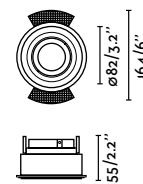

Hyde R Orientable

Hyde R

IP44

Hyde R Orientable Trimless

- 40118 Matt White 23,50€
- 40119 Matt Black 23,50€

- 40114 Matt White 19,10€
- 40115 Matt Black 19,10€

- 40110 Matt White 25,30€
- 40111 Matt Black 25,30€

Material	Body Steel
Light Source	1 GU10 max. 8W
Bulb incl.	No
Recom. Bulb	17316
Voltage (V/Hz)	100V-240V/50-60Hz
Socket incl.	No
Recom. Socket	43065
Cut out	ø83

Material	Body Steel
Light Source	1 GU10 max. 8W
Bulb incl.	No
Recom. Bulb	17316
Voltage (V/Hz)	100V-240V/50-60Hz
Socket incl.	No
Recom. Socket	43065
Cut out	ø83

Material	Body Steel
Light Source	1 GU10 max. 8W
Bulb incl.	No
Recom. Bulb	17316
Voltage (V/Hz)	100V-240V/50-60Hz
Socket incl.	No
Recom. Socket	43065
Cut out	ø104