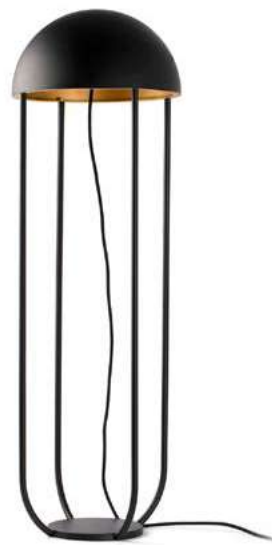

Jellyfish Floor
Nahtrng

24521 ●● Matt Black + Matt Gold 422,80€

Material	Body Steel
	Diff PMMA
Power	6W
Lumen Output	136 lm
Light Source	SMD LED 3000K
Class	II
CRI	>80
Voltage (V/Hz)	220V-240V/50-60Hz
Cable	1.8 MT

Material	Body Steel
	Diff PMMA
Power	6W
Lumen Output	136 lm
Light Source	SMD LED 3000K
Class	II
CRI	>80
Voltage (V/Hz)	220V-240V/50-60Hz
Cable	4.3 MT