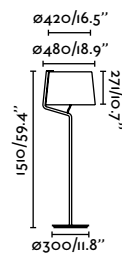

Berni Table
Nahtrang

- 29332 Matt White + White **185,20€**
- 29333 Matt Black + Black **185,20€**

Material	Body Steel
	Shade Textile
Light Source	1 E27 max. 15W
Bulb incl.	No
Recom. Bulb	17463
Class	II
Cable	1.5 MT

Berni Floor
Nahtrang

- 29335 Matt White + White **303,00€**
- 29336 Matt Black + Black **303,00€**

Material	Body Steel
	Shade Textile
Light Source	1 E27 max. 15W
Bulb incl.	No
Recom. Bulb	17464
Class	II
Cable	1.5 MT

Wall
456