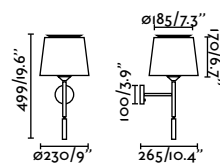

Suspended Table&Floor
246 128

*Structures and shades also sold separately on page 632

Montreal Wall
Nahtrang

- 24030-01 Matt White + White **106,50€**
- 24030-02 Matt White + Beige **106,50€**
- 24031-01 Chrome + White **117,20€**
- 24031-02 Chrome + Beige **117,20€**
- 24031-03 Chrome + Black **117,20€**