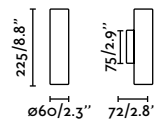

Stan

- 43748 Matt White 52,90€
- 43749 Matt Black 52,90€
- 43759 Satin Gold 62,40€
- 43765 Terracotta 56,10€

Material	Body Aluminium
Light Source	1 GU10 max. 5W
Bulb incl.	No
Recom. Bulb	17334
Class	I

Stan 2L

- 43750 Matt White 69,40€
- 43751 Matt Black 69,40€
- 43760 Satin Gold 81,20€
- 43766 Terracotta 74,90€

Material	Body Aluminium
Light Source	2 GU10 max. 5W
Bulb incl.	No
Recom. Bulb	17334
Class	I