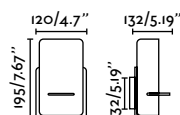

Noon
Alegre Design

62355 ● Matt White 118,30€

Material	Body Steel
	Shade Steel
Light Source	1 E27 max. 15W
Bulb incl.	No
Recom. Bulb	17462
Class	II

Smile
Jordi Busquets

62130 ● Matt White 74,00€

62131 ● Matt Black 74,00€

Material	Body Steel
Light Source	1 E27 max. 15W
Bulb incl.	No
Recom. Bulb	17463
Class	II