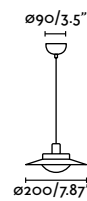

*Compatible with track system on page 284