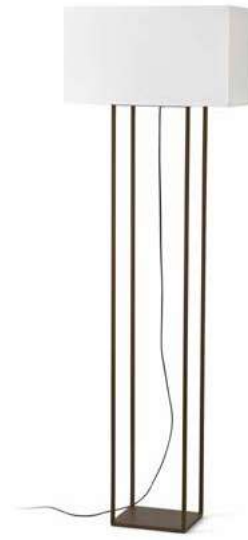

Wall
462

Vesper Table
Nahtrang

- 29984 Matt White + Beige **162,50€**
- 29985 Brown + Beige **162,50€**

Material	Body Steel
	Diff Textile
	Shade Textile
Light Source	2 E27 max. 15W
Bulb incl.	No
Recom. Bulb	17463
Class	II
Cable	1.7 MT

Vesper Floor
Nahtrang

- 29979 Brown + Beige **508,20€**

Material	Body Steel
	Diff Textile
	Shade Textile
Light Source	2 E27 max. 15W
Bulb incl.	No
Recom. Bulb	17463
Class	II
Cable	3.5 MT

indoor

Table & Floor