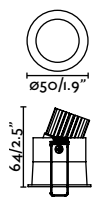

*Drivers info on page 637