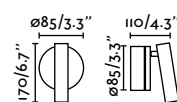

indoor

Wall

Rob 68497
Dario Fernandez and Corso Estudio | Photo by Juan de los Mares

Suau Tray Left
Nahtrang

- 62124 Matt White 164,30€
- 62125 Grey 164,30€

Material	Body Aluminium + Steel
Power	3W
Lumen Output	190 lm
Light Source	HIGH POWER LED 3000K
Class	I
CRI	>80
Voltage (V/Hz)	100V-240V/50-60Hz
Beam angle	30°