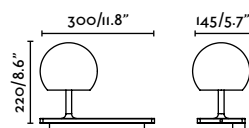

Induction charger and USB port

Table 50

Niko Glass Left
Nahtrang

1W/80lm

4W/250lm

7W/500lm

01014A

● ● Matt White + Wood 284,50€