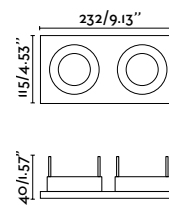

Argon R

- 43401 Matt White 22,00€
- 43411 Matt Black 22,00€

Material	Body Aluminium
Light Source	1 GU10 max. 8W
Bulb incl.	No
Recom. Bulb	17316
Voltage (V/Hz)	100V-240V/50-60Hz
Socket incl.	No
Recom. Socket	43065
Cut out	ø100

Argon SQ

- 43402 Matt White 22,00€
- 43412 Matt Black 22,00€

Material	Body Aluminium
Light Source	1 GU10 max. 8W
Bulb incl.	No
Recom. Bulb	17316
Voltage (V/Hz)	100V-240V/50-60Hz
Socket incl.	No
Recom. Socket	43065
Cut out	100x100

Argon RCT

- 43403 Matt White 41,70€
- 43413 Matt Black 41,90€

Material	Body Aluminium
Light Source	2 GU10 max. 8W
Bulb incl.	No
Recom. Bulb	17316
Voltage (V/Hz)	100V-240V/50-60Hz
Socket incl.	No
Recom. Socket	43065
Cut out	220x102