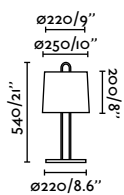

Switch

Suspended
252

Wall
432

*Structures and shades also sold separately on page 632

Montreal Table
Nahtrang

- 24034-04 Matt White + White **181,20€**
- 24034-05 Matt White + Beige **181,20€**

Material	Body Steel
	Shade Textile
Light Source	1 E27 max. 15W
Bulb incl.	No
Recom. Bulb	17463
Class	II
Cable	1.8 MT