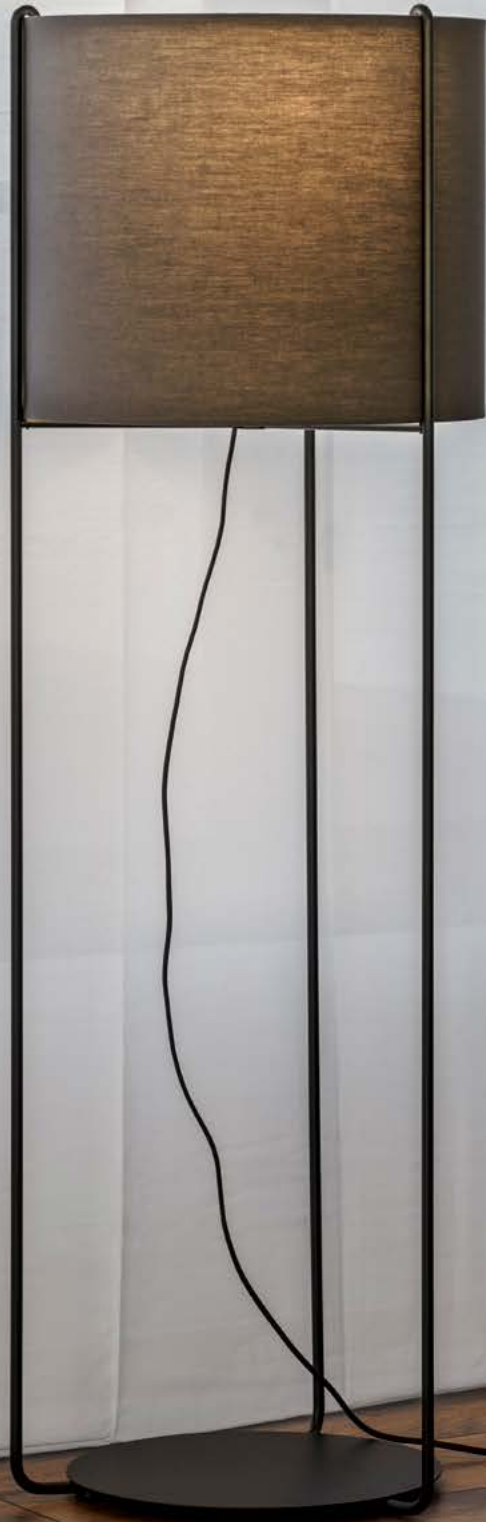

indoor

Table & Floor

Drum 24023-34