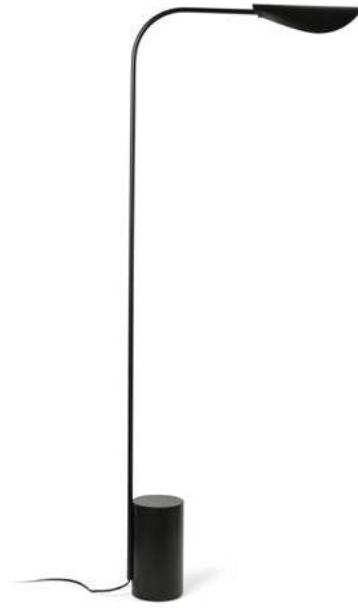

Liggera Floor

20075

●● Matt Black + Matt Black 329,20€

Material	Body Steel
	Shade Steel
Light Source	1 G9 max. 6W
Bulb incl.	No
Recom. Bulb	17466
Class	II
Cable	2.2 MT