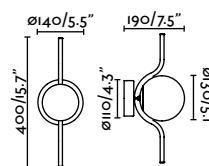

Moy
Nahtrng

IP44
incl.

- 40090 ● Satin Gold **99,80€**
- 40091 ● Chrome **99,80€**
- 40092 ● Bronze **99,80€**
- 40093 ● Matt Black **97,00€**

Material	Body Steel
	Diff Glass
Power	4W
Lumen Output	260 lm
Light Source	SMD LED 3000K
Class	II
CRI	>80
Voltage (V/Hz)	100V-240V/50-60Hz

Le Vita Wall
Nahtrng

incl.

- 29690 ● Gloss Gold **327,00€**
- 29695 ● Matt Black **285,70€**

Material	Body Steel
	Diff Glass
Power	7W
Lumen Output	694 lm
Light Source	SMD LED 2700K
Class	I
CRI	>80
Voltage (V/Hz)	100V-240V/50-60Hz