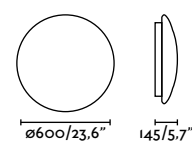

63394 ● Satin Nickel **96,50€**

63410 ● Matt White **409,70€**

63408 ● Matt White **307,20€**

Material	Body Aluminium
	Diff PS
Power	20W
Lumen Output	998 lm
Light Source	SMD LED 3000K
Class	I
CRI	>80
Voltage (V/Hz)	220V-240V/50-60Hz

Material	Body Aluminium
	Diff PMMA
Power	52W
Lumen Output	2453 lm
Light Source	SMD LED 2700K
Class	I
CRI	>80
Voltage (V/Hz)	220V-240V/50-60Hz

Material	Body Aluminium
	Diff PMMA
Power	60W
Lumen Output	4632 lm
Light Source	SMD LED 3000K
Class	I
CRI	>80
Voltage (V/Hz)	220V-240V/50-60Hz