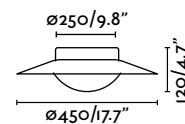

Side 200
Àlex & Manel Llusçà

- 62132 Matt White **50,70€**
- 62133 Matt White + Satin Nickel **64,40€**
- 62134 Matt Black + Satin Gold **64,40€**
- 62135 Matt Black + Satin Copper **64,40€**

Material	Body Steel
	Diff Glass
Light Source	1 G9 max. 6W
Bulb incl.	No
Recom. Bulb	17443
Class	I

Side 390
Àlex & Manel Llusçà

- 62140 Matt White **162,00€**
- 62141 Matt White + Satin Nickel **174,20€**
- 62142 Matt Black + Satin Gold **183,90€**
- 62143 Matt Black + Satin Copper **183,90€**

Material	Body Steel
	Diff Glass
Power	15W
Lumen Output	736 lm
Light Source	SMD LED 3000K
Class	I
CRI	>80
Voltage (V/Hz)	220V-240V/50-60Hz

Side 450
Àlex & Manel Llusçà

- 62144 Matt White **200,50€**
- 62145 Matt White + Satin Nickel **218,10€**
- 62146 Matt Black + Satin Gold **235,50€**
- 62147 Matt Black + Satin Copper **235,50€**

Material	Body Steel
	Diff Glass
Power	20W
Lumen Output	1741 lm
Light Source	SMD LED 3000K
Class	I
CRI	>80
Voltage (V/Hz)	220V-240V/50-60Hz