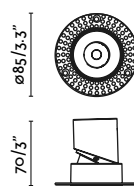

Lox

- 43880 2700K White **32,70€**
- 43881 2700K Black **32,70€**
- 43882 3000K White **32,70€**
- 43883 3000K Black **32,70€**

Material	Body Aluminium + PC
Power	6-8W
Lumen Output	473 lm
Light Source	COB LED
Class	III
CRI	=80
Voltage (V/Hz)	/50-60Hz
Beam angle	36°
Cut out	ø55

Lox Trimless

- 43884 2700K White **33,60€**
- 43885 2700K Black **33,60€**
- 43886 3000K White **33,60€**
- 43887 3000K Black **33,60€**

Material	Body Aluminium + PC
Power	6-8W
Lumen Output	473 lm
Light Source	COB LED
Class	III
CRI	=80
Voltage (V/Hz)	/50-60Hz
Beam angle	36°
Cut out	ø55