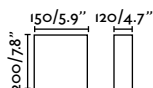

Cotton RCT Vertical 2L

- 66405 Matt White + Beige **69,80€**
- 66406   Matt White + Black **69,80€**

Cotton R Vertical

- 66407 Matt White + Beige **44,00€**
- 66408   Matt White + Black **44,00€**

Cotton R Vertical 2L

- 66409 Matt White + Beige **71,40€**
- 66410   Matt White + Black **71,40€**

Material	Body Steel
	Shade Textile
Light Source	2 E27 max. 15W
Bulb incl.	No
Recom. Bulb	17463
Class	I

Material	Body Steel
	Shade Textile
Light Source	1 E27 max. 15W
Bulb incl.	No
Recom. Bulb	17463
Class	I

Material	Body Steel
	Shade Textile
Light Source	2 E27 max. 15W
Bulb incl.	No
Recom. Bulb	17463
Class	I