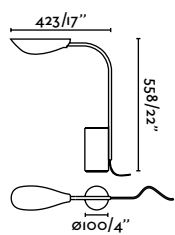

20076

●● Matt Black + Matt Black 197,70€

Material	Body Steel
	Shade Steel
Light Source	1 G9 max. 6W
Bulb incl.	No
Recom. Bulb	17466
Class	II
Cable	1.8 MT