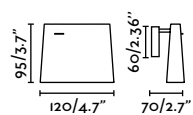

Suspended Table&Floor
266 96

indoor

Wall

Its soft and natural forms are inspired by ancient Japanese minimalism.

Ligera 20077

Aurea
Estudi Ribaudí

62115 ● Matt White 99,40€

Material	Body Steel
	Diff PC
Power	8W
Lumen Output	297 lm
Light Source	SMD LED 2700K
Class	I
CRI	>80
Voltage (V/Hz)	100V-240V/50-60Hz