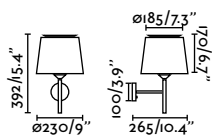

Suspended Table&Floor
246 128

*Structures and shades also sold separately on page 632

Montreal Wall
Nahtrang

- 24030-01 Matt White + White **106,50€**
- 24030-02 Matt White + Beige **106,50€**
- 24031-01 Chrome + White **117,20€**
- 24031-02 Chrome + Beige **117,20€**
- 24031-03 Chrome + Black **117,20€**