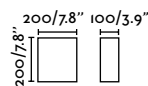

Otton RCT Vertical

66400-97 Matt White + Linen **77,30€**
66400-98 Matt White + Jute **72,20€**

Material	Body Steel
	Shade Linen
Light Source	1 E27 max. 15W
Bulb incl.	No
Recom. Bulb	17463
Class	I

Otton R Vertical

66400-101 Matt White + Linen **78,30€**
66400-102 Matt White + Jute **73,50€**

Material	Body Steel
	Shade Linen
Light Source	1 E27 max. 15W
Bulb incl.	No
Recom. Bulb	17463
Class	I

Otton SQ 200

66400-105 Matt White + Linen **106,10€**
66400-106 Matt White + Jute **97,60€**

Material	Body Steel
	Shade Linen
Light Source	1 E27 max. 15W
Bulb incl.	No
Recom. Bulb	17463
Class	I