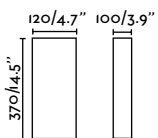

Otton RCT Vertical 2L

- 66401-99 Matt White + Linen **148,10€**
- 66401-100 Matt White + Jute **130,80€**

Material	Body Steel
	Shade Linen
Light Source	2 E27 max. 15W
Bulb incl.	No
Recom. Bulb	17463
Class	I

Otton R Vertical 2L

- 66401-103 Matt White + Linen **148,10€**
- 66401-104 Matt White + Jute **131,20€**

Material	Body Steel
	Shade Linen
Light Source	2 E27 max. 15W
Bulb incl.	No
Recom. Bulb	17463
Class	I