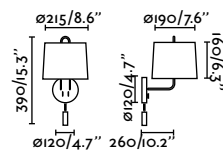

*Structures and shades also sold separately on page 632