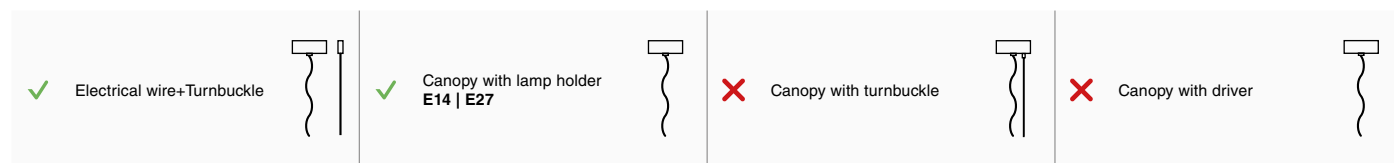

64232

● 64,10€

Compatible in these situations

Other solutions

Hook