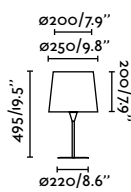

Conga Table S
Faro Lab

- 64316-01 Matt White + White **113,10€**
- 64316-02 Matt White + Beige **113,10€**
- 64317-03 Matt Black + Black **113,10€**

Conga Table
Faro Lab

- 64310-04 Matt White + White **149,00€**
- 64310-05 Matt White + Beige **149,00€**
- 64311-06 Matt Black + Black **149,00€**

Conga Floor
Faro Lab

- 64312-07 Matt White + White **295,90€**
- 64312-08 Matt White + Beige **295,90€**
- 64313-09 Matt Black + Black **295,90€**

Material	Body Steel
	Shade Textile
Light Source	1 E27 max. 15W
Bulb incl.	No
Recom. Bulb	17463
Class	II
Cable	1.5 MT

Material	Body Steel
	Shade Textile
Light Source	1 E27 max. 15W
Bulb incl.	No
Recom. Bulb	17463
Class	II
Cable	1.5 MT

Material	Body Steel
	Shade Textile
Light Source	1 E27 max. 15W
Bulb incl.	No
Recom. Bulb	17464
Class	I
Cable	1.8 MT

Switch

Suspended
252

*Structures and shades also sold separately on page 632