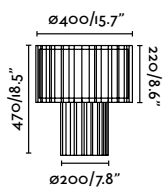

Linda Table
Estudi Ribaudí

29311 Matt Black + Beige 205,20€

Material	Body Steel
	Shade Textile
Light Source	1 E27 max. 15W
Bulb incl.	No
Recom. Bulb	17464
Class	II
Cable	2 MT

Linda Floor
Estudi Ribaudí

29312 Matt Black + Beige 467,10€

Material	Body Steel
	Shade Textile
Light Source	1 E27 max. 15W
Bulb incl.	No
Recom. Bulb	17464
Class	II
Cable	2.8 MT

Suspended
246

Wall
524