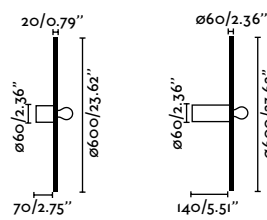

Double position

- 62173-69
- 62174-69

Suspended
238

It brings a Mediterranean touch to the space where you place it.

May
Faro Lab

IP44  incl.

- 40095 White **98,50€**
- 40096 Black **98,50€**
- 40097 Blue **98,50€**
- 40098 Coral **98,50€**
- 40099 Green **98,50€**