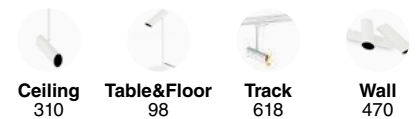

- 29875 Matt White 80,50€
- 29876 Matt Black 80,50€

Material	Body Steel
Light Source	1 GU10 max. 8W
Bulb incl.	No
Recom. Bulb	17333
Class	I

Material	Body Steel
Light Source	1 GU10 max. 8W
Bulb incl.	No
Recom. Bulb	17334
Class	I

Material	Body Steel
Light Source	2 GU10 max. 8W
Bulb incl.	No
Recom. Bulb	17334
Class	I