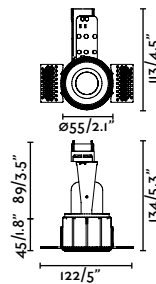

Fresh Trimless

- 02100701 Matt White 37,80€
- 02100702 Matt Black 37,80€

Material	Body Aluminium
Light Source	1 GU10 max. 8W
Bulb incl.	No
Recom. Bulb	17316
Class	II
Cut out	ø90

Fresh E27 Trimless

- 02300101 White 43,90€

Material	Body Aluminium
Light Source	1 E27 max. 8W
Bulb incl.	No
Recom. Bulb	17465
Class	I
Cut out	ø90