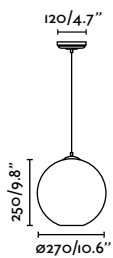

Material	Body Steel
	Shade Glass
Light Source	1 E27 max. 15W
Bulb incl.	No
Recom. Bulb	17428
Class	I
Cable	2 MT

Marisol

TRIAC L  incl.  DIM 

60012 ●● Matt White + Opal 297,40€

60013 ●● Matt Black + Opal 297,40€