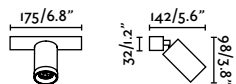

- 43744 ● Matt White 124,50€
- 43745 ● Matt Black 124,50€

Material	Body Aluminium
Light Source	1 GU10 max. 5W
Bulb incl.	No
Recom. Bulb	17334
Class	I

Material	Body Aluminium
Light Source	2 GU10 max. 5W
Bulb incl.	No
Recom. Bulb	17334
Class	I

Material	Body Aluminium
Light Source	3 GU10 max. 5W
Bulb incl.	No
Recom. Bulb	17334
Class	I