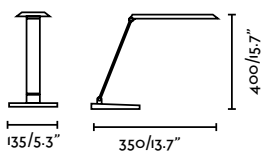

Anouk

Anouk Induction

Material	Body ABS
	Diff PMMA
Power	8W
Lumen Output	608 lm
Light Source	SMD LED 4000K
Class	II
CRI	>80
Voltage (V/Hz)	100V-240V/50-60Hz
Cable	1.5 MT

Material	Body ABS
	Diff PMMA
Power	8W
Lumen Output	608 lm
Light Source	SMD LED
Dimmable K	2700 - 6500K
Class	II
Voltage (V/Hz)	100V-240V/50-60Hz
Cable	1.5 MT