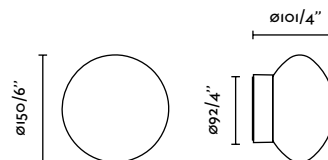

Ideal for bathrooms, NUBO's opal diffuser softens the light, creating a comfortable, glare-free illumination. Its smooth, flowing shapes add an elegant and calming touch to any space.

Mabe

IP44
incl.

Perla
Àlex & Manel Llusçà