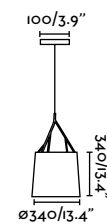

*Compatible with track system on page 284