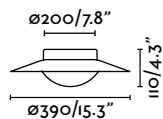

- 62140 Matt White **162,00€**
- 62141 Matt White + Satin Nickel **174,20€**
- 62142 Matt Black + Satin Gold **183,90€**
- 62143 Matt Black + Satin Copper **183,90€**

Material	Body Steel
	Diff Glass
Power	15W
Lumen Output	736 lm
Light Source	SMD LED 3000K
Class	I
CRI	>80
Voltage (V/Hz)	220V-240V/50-60Hz