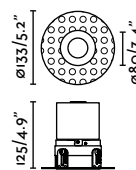

Fresh Wall Washer

- 02100601 Matt White 28,30€
- 02100602 Matt Black 28,30€
- 02100603 Matt Gold 29,60€

Material	Body Aluminium
Light Source	1 GU10 max. 8W
Bulb incl.	No
Recom. Bulb	17316
Class	II
Cut out	ø83

Fresh IP65

IP65

- 02101401 Matt White 68,00€
- 02101402 Matt Black 68,00€

Material	Body Aluminium
	Diff Glass
Light Source	1 GU10 max. 8W
Bulb incl.	No
Recom. Bulb	17316
Class	I
Cut out	ø83

Fresh IP65 Trimless

IP65

- 02400101 Matt White 86,40€
- 02400102 Matt Black 86,40€

Material	Body Aluminium
	Diff Glass
Light Source	1 GU10 max. 8W
Bulb incl.	No
Recom. Bulb	17316
Class	I
Cut out	ø83