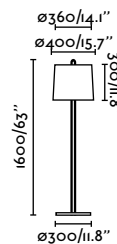

*Structures and shades also sold separately on page 632