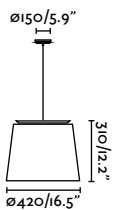

*Compatible with track system on page 284