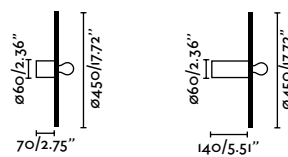

62173-51

62174-51