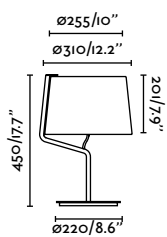

Suspended
246

Berni Table
Nahtrang

- 29332 Matt White + White **185,20€**
- 29333 Matt Black + Black **185,20€**

Material	Body Steel
	Shade Textile
Light Source	1 E27 max. 15W
Bulb incl.	No
Recom. Bulb	17463
Class	II
Cable	1.5 MT