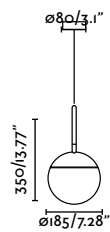

*Compatible with track system on page 284