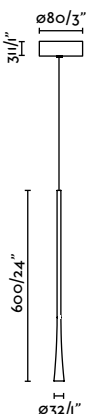

*Compatible with Neso Slim. Check our Architectural catalogue on page 416