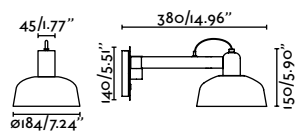

Tatawin Arm Glass

- 20342-116 ●● Satin Black + Opal 256,50€
- 20342-117 ●● Satin Black + Gloss Black 256,50€

Material	Body Steel
	Shade Glass
Light Source	1 E27 max. 15W
Bulb incl.	No
Recom. Bulb	17462
Class	II

Tatawin Arm Metal

NEW

- 20342-140 ●● Satin Black + Gloss White 256,50€
- 20342-141 ●● Satin Black + Gloss Black 256,50€
- 20342-142 ●● Satin Black + Gloss Grayish Blue 256,50€
- 20342-143 ●● Satin Black + Gloss Reddish Orange 256,50€
- 20342-144 ●● Satin Black + Gloss Green 256,50€

Material	Body Steel
	Shade Steel
Light Source	1 E27 max. 15W
Bulb incl.	No
Recom. Bulb	17462
Class	II

Suspended Table&Floor
178 76