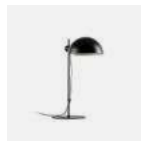

Dominica
84