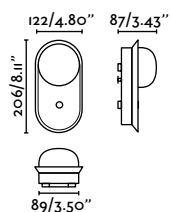

Maya
Faro Lab

- 40102 Matt Black + Gloss Black **138,70€**
- 40103 Matt White + Beige **138,70€**
- 40104 Matt Black + Terracotta **138,70€**

Material	Body Aluminium + Steel
	Diff Glass
Power	8W
Lumen Output	586 lm
Light Source	SMD LED 2700K
Class	II
CRI	>90
Voltage (V/Hz)	220V-240V/50-60Hz
Cable	1.5 MT

reddot winner 2023