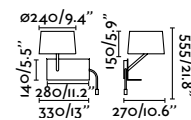

Handy
Jordi Blasi

28413 ●● Matt White + White 115,70€

Handy Right
Jordi Blasi

28414 ●● Matt White + White 258,00€

Handy Left
Jordi Blasi

28415 ●● Matt White + White 258,00€

Material	Body Steel
	Shade Textile
Light Source	1 E27 max. 15W
Bulb incl.	No
Recom. Bulb	17463
Class	I

Material	Body Steel
	Shade Textile
Light Source	1 E27 max. 15W
Bulb incl.	No
Recom. Bulb	17463
Reader	3
Driver incl.	Yes
Class	I

Material	Body Steel
	Shade Textile
Light Source	1 E27 max. 15W
Bulb incl.	No
Recom. Bulb	17463
Reader	3
Driver incl.	Yes
Class	I