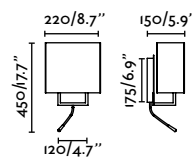

Suspended Table&Floor
248   136