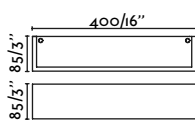

Milo 280
Faro Lab

63420 ● White 60,00€

Material	Body Plaster
	Diff PC
Light Source	1 E14 max. 7W
Bulb incl.	No
Recom. Bulb	17460
Class	II

Milo 400
Faro Lab

63421 ● White 71,70€

Material	Body Plaster
	Diff PC
Light Source	2 E14 max. 7W
Bulb incl.	No
Recom. Bulb	17460
Class	II

Milo 500
Faro Lab

63422 ● White 97,80€

Material	Body Plaster
	Diff PC
Light Source	2 E14 max. 7W
Bulb incl.	No
Recom. Bulb	17460
Class	II