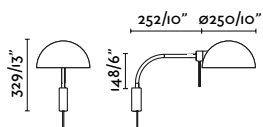

Dominica Wall Arm S
Faro Lab

NEW

- 20042-122 ●● Matt Black + Beige 182,60€
- 20042-123 NEW ●● Matt Black + Black 182,60€

Material	Body Steel
	Shade Steel
Light Source	1 E27 max. 15W
Bulb incl.	No
Recom. Bulb	17463
Class	II
Cable	2.5 MT

Dominica wall arm XL
Faro Lab

- 20040-122 ●● Matt Black + Beige 234,00€
- 20040-123 ●● Matt Black + Matt Black 234,00€

Material	Body Steel
	Shade Steel
Light Source	1 E27 max. 15W
Bulb incl.	No
Recom. Bulb	17463
Class	II
Cable	2.5 MT

Table&Floor
84