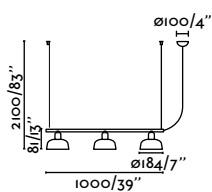

Tatawin Glass S Lineal

- 20338-117 ●● Satin Black + Gloss Black 493,80€
  20338-116 ●● Satin Black + Opal 493,80€

Material	Body Steel
	Shade Glass
Light Source	3 E27 max. 15W
Bulb incl.	No
Recom. Bulb	17462
Class	II
Cable	2 MT

Tatawin Metal S Lineal

- 20338-140 ●● Satin Black + Gloss White 493,80€
  20338-141 ●● Satin Black + Gloss Black 493,80€
  20338-142 ●● Satin Black + Gloss Grayish Blue 493,80€
  20338-143 ●● Satin Black + Gloss Reddish Orange 493,80€
  20338-144 ●● Satin Black + Gloss Green 493,80€

Material	Body Steel
	Shade Steel
Light Source	3 E27 max. 15W
Bulb incl.	No
Recom. Bulb	17462
Class	II
Cable	2 MT