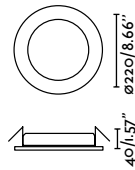

Ted

IP44 incl.

Material	Body Aluminium
	Diff PMMA
Power	15W
Lumen Output	1052 lm
Light Source	SMD LED 3000K
Class	I
CRI	>80
Voltage (V/Hz)	220V-240V/50-60Hz
Beam angle	160°
Cut out	ø150

Tod

IP44 incl.

Material	Body Aluminium
	Diff PMMA
Power	20W
Lumen Output	1870 lm
Light Source	SMD LED 3000K
Class	I
CRI	>80
Voltage (V/Hz)	220V-240V/50-60Hz
Beam angle	160°
Cut out	ø160