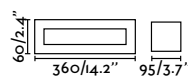

Oslo

63284 ● Matt White 49,40€

Material	Body Plaster
Light Source	1 G9 max. 6W
Bulb incl.	No
Recom. Bulb	17466
Class	I

Olaf

63278 ● Matt White 64,40€

Material	Body Plaster
	Diff PC
Light Source	2 E14 max. 8W
Bulb incl.	No
Recom. Bulb	17461
Class	I