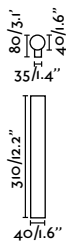

Volga 310

IP44 incl.

- 63507 Chrome 111,20€
- 63512 Matt Black 111,20€

Volga 600

IP44 incl.

- 63508 Chrome 127,80€
- 63513 Matt Black 127,80€

Volga 900

IP44 incl.

- 63509 Chrome 145,40€
- 63514 Matt Black 145,40€

Material	Body Aluminium
	Diff PMMA
Power	5W
Lumen Output	469 lm
Light Source	SMD LED 3000K
Class	II
CRI	>80
Voltage (V/Hz)	100V-240V/50-60Hz

Material	Body Aluminium
	Diff PMMA
Power	12W
Lumen Output	1231 lm
Light Source	SMD LED 3000K
Class	II
CRI	>80
Voltage (V/Hz)	100V-240V/50-60Hz

Material	Body Aluminium
	Diff PMMA
Power	18W
Lumen Output	1930 lm
Light Source	SMD LED 3000K
Class	II
CRI	>80
Voltage (V/Hz)	100V-240V/50-60Hz