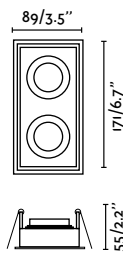

- 40126 ● Matt White 43,40€
- 40127 ● Matt Black 43,40€

- 40124 ● Matt White 33,60€
- 40125 ● Matt Black 33,60€

- 40122 ● Matt White 43,70€
- 40123 ● Matt Black 43,70€

Material	Body Steel
Light Source	2 GU10 max. 8W
Bulb incl.	No
Recom. Bulb	17316
Voltage (V/Hz)	100V-240V/50-60Hz
Socket incl.	No
Recom. Socket	43065
Cut out	83x165

Material	Body Steel
Light Source	2 GU10 max. 8W
Bulb incl.	No
Recom. Bulb	17316
Voltage (V/Hz)	100V-240V/50-60Hz
Socket incl.	No
Recom. Socket	43065
Cut out	83x165

Material	Body Steel
Light Source	2 GU10 max. 8W
Bulb incl.	No
Recom. Bulb	17316
Voltage (V/Hz)	100V-240V/50-60Hz
Socket incl.	No
Recom. Socket	43065
Cut out	182x93