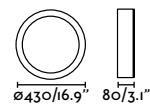

- 64096 ● Matt Black 203,20€
- 64097 ● Matt White 214,30€

- 64250 ● Gloss White 212,30€
- 64251 ● Gloss Black 212,30€

Material	Body Steel
	Diff PMMA
Power	24W
Lumen Output	1260 lm
Light Source	SMD LED 3000K
Class	I
CRI	>80
Voltage (V/Hz)	220V-240V/50-60Hz

Material	Body Aluminium
	Diff PMMA
Power	30W
Lumen Output	2072 lm
Light Source	SMD LED 3000K
Class	I
CRI	>80
Voltage (V/Hz)	220V-240V/50-60Hz

Suspended
226

Suspended
226