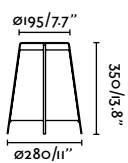

Akane 350
Pepe Llaudet

Akane 595
Pepe Llaudet

Material	Body Steel
	Shade Parchment
Light Source	1 E27 max. 15W
Bulb incl.	No
Recom. Bulb	17463
Class	II
Cable	1.7 MT

Material	Body Steel
	Shade Parchment
Light Source	1 E27 max. 15W
Bulb incl.	No
Recom. Bulb	17464
Class	II
Cable	1.7 MT