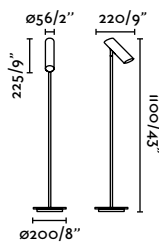

Link Table
Estudi Ribaudí

- 29881 Matt White 83,60€
- 29882 Matt Black 83,60€
- 29898 Bronze 107,90€

Material	Body Steel
Light Source	1 GU10 max. 8W
Bulb incl.	No
Recom. Bulb	17324
Class	II
Cable	1.9 MT

Link Floor
Estudi Ribaudí

- 29883 Matt White 144,70€
- 29884 Matt Black 144,70€
- 29899 Bronze 179,40€

Material	Body Steel
Light Source	1 GU10 max. 8W
Bulb incl.	No
Recom. Bulb	17324
Class	II
Cable	1.9 MT