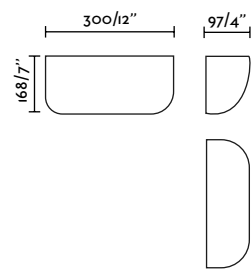

indoor

Wall

Trama

Designed by Faro Lab

Textures are back! Its linear patterns create compositions that break monotony, adding a touch of sophistication and modern style.

Trama 63435

indoor

Wall