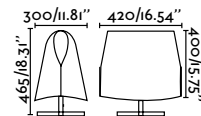

Luang Table XS
Faro Lab

- 23065 Black + Beige **122,10€**
- 23066 Black + Camel **122,10€**

Luang Table S
Faro Lab

- 23001-57 Black + Beige **209,60€**
- 23001-58 Black + Camel **209,60€**

Luang Table M
Faro Lab

- 23002-57 Black + Beige **286,40€**
- 23002-58 Black + Camel **286,40€**

Material	Body Steel
	Shade Parchment
Light Source	1 E14 max. 8W
Bulb incl.	No
Recom. Bulb	17461
Class	II
Cable	1.5 MT

Material	Body Steel
	Shade Parchment
Light Source	1 E27 max. 15W
Bulb incl.	No
Recom. Bulb	17462
Class	II
Cable	1.9 MT

Material	Body Steel
	Shade Parchment
Light Source	1 E27 max. 15W
Bulb incl.	No
Recom. Bulb	17463
Class	II
Cable	1.9 MT