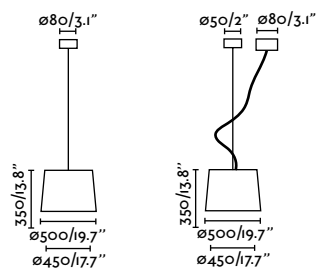

*Structures and shades also sold separately on page 632

*Compatible with track system on page 284