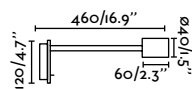

Leser

41026 ●● Matt Nickel + Matt Black 99,50€

Material	Body Aluminium + Steel
Power	5W
Lumen Output	389 lm
Light Source	COB LED 3000K
Class	II
CRI	>80
Voltage (V/Hz)	100V-240V/50-60Hz
Beam angle	36°

Sami

41023 ● Matt White 70,60€

Material	Body Aluminium + Steel
Power	3W
Lumen Output	198 lm
Light Source	HIGH POWER LED 2700K
Class	II
CRI	>80
Voltage (V/Hz)	220V-240V/50-60Hz
Beam angle	30°