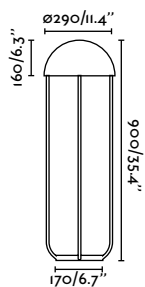

Jellyfish Table
Nahtrng

24522 ●● Matt Black + Matt Gold 204,60€

Jellyfish Floor
Nahtrng

24521 ●● Matt Black + Matt Gold 422,80€

Material	Body Steel
	Diff PMMA
Power	6W
Lumen Output	136 lm
Light Source	SMD LED 3000K
Class	II
CRI	>80
Voltage (V/Hz)	220V-240V/50-60Hz
Cable	1.8 MT

Material	Body Steel
	Diff PMMA
Power	6W
Lumen Output	136 lm
Light Source	SMD LED 3000K
Class	II
CRI	>80
Voltage (V/Hz)	220V-240V/50-60Hz
Cable	4.3 MT