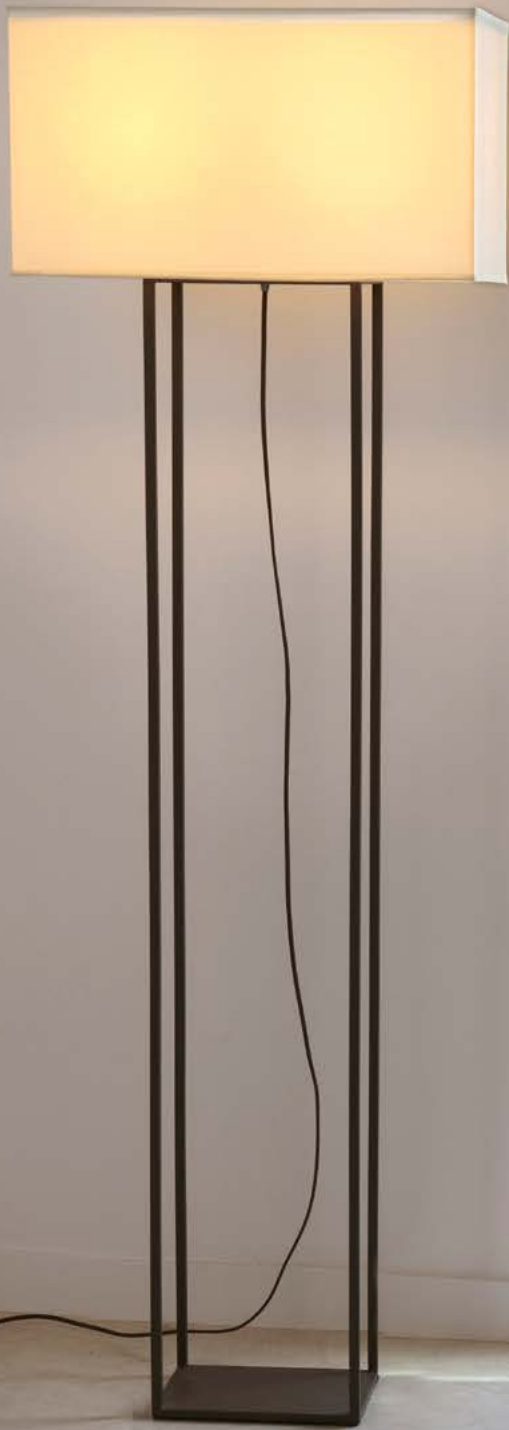

Vesper Floor
Nahtrang

- 29979 Brown + Beige **508,20€**

Material	Body Steel
	Diff Textile
	Shade Textile
Light Source	2 E27 max. 15W
Bulb incl.	No
Recom. Bulb	17463
Class	II
Cable	3.5 MT

indoor

Table & Floor