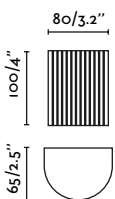

Sole R 1L

NEW

- 40526 White 20,50€
- 40527 Black 20,50€
- 40528 Grey 20,50€
- 40529 Terracotta 20,50€

Material	Body Aluminium + Steel
Light Source	1 GU10 max. 8W
Bulb incl.	No
Recom. Bulb	17316
Class	I

Sole R 2L

NEW

- 40542 White 29,70€
- 40543 Black 29,70€
- 40544 Grey 29,70€
- 40545 Terracotta 29,70€

Material	Body Aluminium + Steel
Light Source	2 GU10 max. 8W
Bulb incl.	No
Recom. Bulb	17316
Class	I