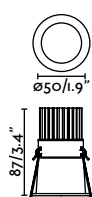

*Drivers info on page 637