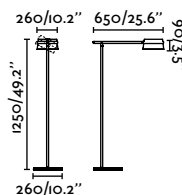

Touch dimmer

Suspended
234

Wall
438

Stood Table
Lucid Product Design

29846 ●● Matt Black + Cherry Wood 365,20€

Material	Body Steel
	Shade Wood
Light Source	1 E27 max. 15W
Bulb incl.	No
Recom. Bulb	17464
Class	II
Cable	2 MT