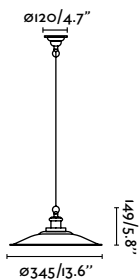

*Compatible with track system on page 284