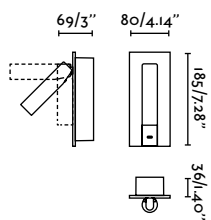

Gabo
Faro Lab

NEW

- 62753 White 110,30€
- 62754 Matt Black 110,30€
- 62755 Bronze 128,30€

Material	Body Steel + Aluminium
Power	4W
Lumen Output	394 lm
Light Source	HIGH POWER LED 2700K
Class	II
CRI	90
Voltage (V/Hz)	220V-240V/50-60Hz
Beam angle	34°

Gabo USB
Faro Lab

NEW

- 62756 White 127,00€
- 62757 Matt Black 127,00€
- 62758 Bronze 149,00€

Material	Body Steel + Aluminium
Power	4,5W
Lumen Output	394 lm
Light Source	HIGH POWER LED 2700K
Class	II
CRI	90
Voltage (V/Hz)	220V-240V/50-60Hz
Beam angle	34°