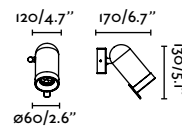

- 43520 ● Matt White 53,40€
- 43521 ● Matt Black 53,40€
- 43522 ● Chrome + Matt Black 56,50€

Material	Body Steel
Light Source	1 GU10 max. 8W
Bulb incl.	No
Recom. Bulb	17334
Class	I