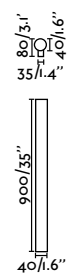

Volga 310

IP44 incl.

- 63507 Chrome 111,20€
- 63512 Matt Black 111,20€

Volga 600

IP44 incl.

- 63508 Chrome 127,80€
- 63513 Matt Black 127,80€

Volga 900

IP44 incl.

- 63509 Chrome 145,40€
- 63514 Matt Black 145,40€

Material	Body Aluminium
	Diff PMMA
Power	5W
Lumen Output	469 lm
Light Source	SMD LED 3000K
Class	II
CRI	>80
Voltage (V/Hz)	100V-240V/50-60Hz

Material	Body Aluminium
	Diff PMMA
Power	12W
Lumen Output	1231 lm
Light Source	SMD LED 3000K
Class	II
CRI	>80
Voltage (V/Hz)	100V-240V/50-60Hz

Material	Body Aluminium
	Diff PMMA
Power	18W
Lumen Output	1930 lm
Light Source	SMD LED 3000K
Class	II
CRI	>80
Voltage (V/Hz)	100V-240V/50-60Hz