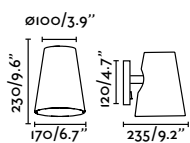

Lupe Wall
Jordi Busquets

20031-88 ● ● Black + Beige 109,40€

Lupe Reader
Jordi Busquets

20032-88 ● ● Black + Beige 159,60€
29996 ● ● Chrome + White 143,10€

Ron
Pepe Llaudet

64400-10 ● ● Dark Grey + White 130,10€
64400-11 ● ● Dark Grey + Beige 130,10€
64400-12 ● ● Dark Grey + Black 130,10€

Material	Body Steel
	Shade Textile
Light Source	1 E27 max. 15W
Bulb incl.	No
Recom. Bulb	17463
Class	I

Material	Body Steel
	Shade Textile
Light Source	1 E27 max. 15W
Bulb incl.	No
Recom. Bulb	17463
Reader	1
Driver incl.	Yes
Class	I

Material	Body Steel
	Shade Textile
Light Source	1 E27 max. 15W
Bulb incl.	No
Recom. Bulb	17463
Class	I

Table&Floor
140