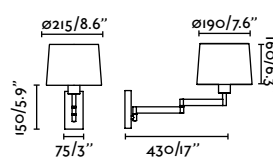

Table&Floor
132

*Structures and shades also sold separately on page 632