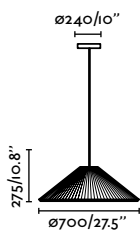

- 20124 ●● Matt Black + Beige 3.309,30€
- 20125 ●● Matt Black + White 3.309,30€
- 20126 ●● Matt Black + Terracotta 3.309,30€
- 20127 ●● Matt Black + Black 3.309,30€
- 20128 ●● Matt Black + Yellow 3.309,30€
- 20129 ●● Matt Black + Garnet 3.309,30€
- 20130 ●● Matt Black + Green 3.309,30€
- 20131 ●● Matt Black + Brown 3.309,30€

Material	Body Steel
	Diff Papyrus
	Shade Textile Ribbon
Light Source	4 E27 max. 15W
Bulb incl.	No
Recom. Bulb	17464
Class	II
Voltage (V/Hz)	100V-240V/50-60Hz
Cable	1.6 MT