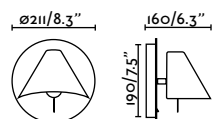

Noon
Alegre Design

62355 ● Matt White 118,30€

Material	Body Steel
	Shade Steel
Light Source	1 E27 max. 15W
Bulb incl.	No
Recom. Bulb	17462
Class	II

Smile
Jordi Busquets

62130 ● Matt White 74,00€

62131 ● Matt Black 74,00€