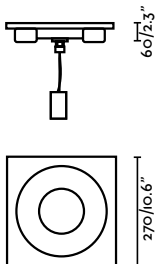

Navi

Material	Body Plaster
Power	10W
Lumen Output	500 lm
Light Source	SMD LED 2700K
Class	II
CRI	>80
Voltage (V/Hz)	100V-240V/50-60Hz
Cut out	273x273

Tuk

Material	Body YESO + ALUMINIO
Power	2W
Lumen Output	97 lm
Light Source	SMD LED 2700K
Class	II
CRI	90
Voltage (V/Hz)	220V-240V
Beam angle	35°
Cut out	103x103

Plas RCT

Material	Body Plaster
Power	3W
Lumen Output	153 lm
Light Source	HIGH POWER LED
Class	II
CRI	>80
Voltage (V/Hz)	100V-240V/50-60Hz
Cut out	248x113