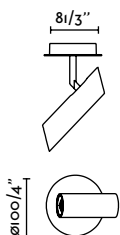

- 43800 Satin Stainless 10,30€

Material Body Steel

Track
614

Wall
352

Table & Floor
88

indoor

Ceiling

Stan LED