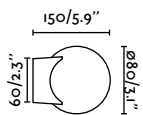

Lago

IP44

63503 Chrome 99,50€

Material	Body Aluminium
	Diff Glass
Light Source	1 G9 max. 6W
Bulb incl.	No
Recom. Bulb	17495
Class	II

Ping

IP44

60010 Matt White + Opal 92,50€
60011 Matt Black + Opal 92,50€

Material	Body Aluminium
	Diff Glass
Power	7,8W
Lumen Output	756 lm
Light Source	SMD LED 3000K
Class	II
CRI	90
Voltage (V/Hz)	220V-240V/50-60Hz