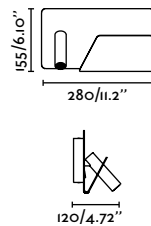

Suau Tray Left
Nahtrang

- 62124 Matt White 164,30€
- 62125 Grey 164,30€

Material	Body Aluminium + Steel
Power	3W
Lumen Output	190 lm
Light Source	HIGH POWER LED 3000K
Class	I
CRI	>80
Voltage (V/Hz)	100V-240V/50-60Hz
Beam angle	30°

Suau Tray Right
Nahtrang

- 62122 Matt White 164,30€
- 62123 Grey 164,30€

Material	Body Aluminium + Steel
Power	3W
Lumen Output	190 lm
Light Source	HIGH POWER LED 3000K
Class	I
CRI	>80
Voltage (V/Hz)	100V-240V/50-60Hz
Beam angle	30°