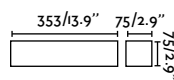

Eaco 1

63176 ● Matt White 63,50€

Material	Body Plaster
Light Source	1 G9 max. 6W
Bulb incl.	No
Recom. Bulb	17466
Class	I

Eaco 2

63177 ● Matt White 71,20€

Material	Body Plaster
Light Source	2 G9 max. 6W
Bulb incl.	No
Recom. Bulb	17466
Class	I