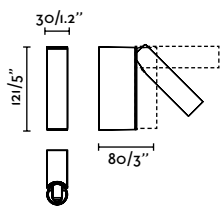

Cronos
Faro Lab

incl. 350° 90°

NEW

- 62750 Matt White 98,30€
- 62751 Matt Black 98,30€
- 62752 Bronze 117,50€

Material	Body Steel + Aluminium
Power	4,5W
Lumen Output	394 lm
Light Source	HIGH POWER LED 2700K
Class	II
CRI	90
Voltage (V/Hz)	220V-240V/50-60Hz
Beam angle	34°