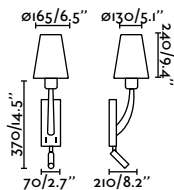

Table&Floor
130

*Structures and shades also sold separately on page 632