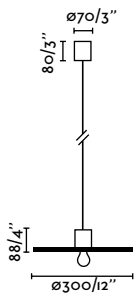

Confetti 300
Nutcreatives

68600-50 ● 🌀 Matt Black + White & Black 156,70€

Confetti 450
Nutcreatives

68600-51 ● 🌀 Matt Black + White & Black 169,40€

Material	Body Aluminium
	Shade Recycled PET
Light Source	1 E27 max. 15W
Bulb incl.	No
Recom. Bulb	17463
Class	II
Cable	1.5 MT

Material	Body Aluminium
	Shade Recycled PET
Light Source	1 E27 max. 15W
Bulb incl.	No
Recom. Bulb	17464
Class	II
Cable	1.5 MT

Wall
528