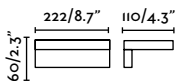

Well Induction

Mood RCT Nahtrng

64030 ● Matt White 161,50€

20061 ●● Oak + Black 154,80€

Material	Body Aluminium + PP
	Diff PMMA
Power	7W
Lumen Output	248 lm
Light Source	SMD LED 2700K
Class	I
CRI	≥90
Voltage (V/Hz)	100V-240V/50Hz

Material	Body Steel + Wood
	Diff PMMA
Power	6W
Lumen Output	79 lm
Light Source	SMD LED 3000K
Class	II
CRI	>80
Voltage (V/Hz)	220V-240V/50-60Hz