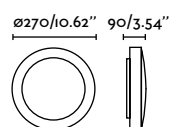

Logos 270

IP44

- 62965 ● Matt White 63,80€
- 62980 ● Satin Nickel 67,50€

Material	Body Aluminium
	Diff PC
Light Source	1 E27 max. 15W
Bulb incl.	No
Recom. Bulb	17437
Class	II

Logos 350 2L

IP44

- 62966 ● Matt White 89,40€
- 62981 ● Satin Nickel 90,70€

Material	Body Aluminium
	Diff PC
Light Source	2 E27 max. 15W
Bulb incl.	No
Recom. Bulb	17437
Class	II