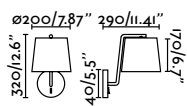

Berni
Nahtrang

- 29326 Matt White + White **98,00€**
- 29328 Satin Nickel + White **98,00€**

Material	Body Steel
	Shade Textile
Light Source	1 E27 max. 15W
Bulb incl.	No
Recom. Bulb	17463
Class	I

Berni Reader
Nahtrang

- 29329 Matt White + White **149,60€**
- 29330 Matt Black + Black **149,60€**
- 29331 Satin Nickel + White **149,60€**

Material	Body Steel
	Shade Textile
Light Source	1 E27 max. 15W
Bulb incl.	No
Recom. Bulb	17463
Reader	3W 3000K 140lm
Driver incl.	Yes
Class	I

Table&Floor
144