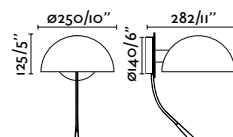

Dominica Wall
Faro Lab

- 20031-122 Matt Black + Beige 127,10€
- 20031-123 Matt Black + Matt Black 127,10€

Dominica Reader
Faro Lab

- 20032-122 Matt Black + Beige 177,40€
- 20032-123 Matt Black + Matt Black 177,40€

Material	Body Steel
	Shade Steel
Light Source	1 E27 max. 15W
Bulb incl.	No
Recom. Bulb	17463
Class	II

Material	Body Steel
	Shade Steel
Light Source	1 E27 max. 15W
Bulb incl.	No
Recom. Bulb	17463
Reader	1W 3000K 106lm
Driver incl.	Yes
Class	II

Table&Floor
84