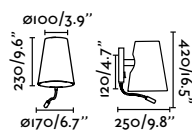

Lupe Wall
Jordi Busquets

20031-88 ● ● Black + Beige 109,40€

Lupe Reader
Jordi Busquets

20032-88 ● ● Black + Beige 159,60€
29996 ● ● Chrome + White 143,10€

Ron
Pepe Llaudet

64400-10 ● ● Dark Grey + White 130,10€
64400-11 ● ● Dark Grey + Beige 130,10€
64400-12 ● ● Dark Grey + Black 130,10€

Material	Body Steel
	Shade Textile
Light Source	1 E27 max. 15W
Bulb incl.	No
Recom. Bulb	17463
Class	I

Material	Body Steel
	Shade Textile
Light Source	1 E27 max. 15W
Bulb incl.	No
Recom. Bulb	17463
Reader	1
Driver incl.	Yes
Class	I

Material	Body Steel
	Shade Textile
Light Source	1 E27 max. 15W
Bulb incl.	No
Recom. Bulb	17463
Class	I

Table&Floor
140