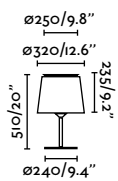

Savoy Table
Isaac Piñeiro

- 20304-82 Matt White + White 174,40€
- 20305-83 Matt Black + Black 174,40€
- 20305-84   Matt Black + Green 174,40€

Material	Body Steel
	Shade Textile
Light Source	1 E27 max. 15W
Bulb incl.	No
Recom. Bulb	17463
Class	II
Cable	2 MT

Savoy Floor
Isaac Piñeiro

- 20306-85 Matt White + White 336,30€
- 20307-86 Matt Black + Black 336,30€
- 20307-87   Matt Black + Green 336,30€

Material	Body Steel
	Shade Textile
Light Source	1 E27 max. 15W
Bulb incl.	No
Recom. Bulb	17464
Class	II
Cable	2 MT