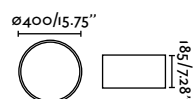

Seven 400

68298 ●● Matt White + White 148,70€

Material	Body Steel
	Diff Textile
	Shade Textile
Light Source	2 E27 max. 15W
Bulb incl.	No
Recom. Bulb	17463
Class	I

Seven 500

68317 ●● Matt White + White 189,50€

Material	Body Steel
	Diff Textile
	Shade Textile
Light Source	3 E27 max. 15W
Bulb incl.	No
Recom. Bulb	17463
Class	I

Suspended
250