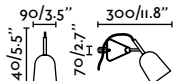

Pepper

- 64168 ● Beige 64,20€
- 64169 ● Matt Black 64,20€

Studio Nahrang

- 51133 ● Matt Black 48,30€
- 51134 ● Chrome 49,80€
- 51135 ● Gloss White 48,30€

Lena Clip

- 52059 ● Matt White 55,60€
- 52061 ● Matt Black 55,60€

Material	Body Steel
Light Source	1 E27 max. 15W
Bulb incl.	No
Recom. Bulb	17462
Class	II
Cable	1.7 MT

Material	Body Aluminium + ABS
Light Source	1 E14 max. 8W
Bulb incl.	No
Recom. Bulb	17461
Class	II
Cable	1.6 MT

Material	Body PC + Aluminium
Power	3W
Lumen Output	296 lm
Light Source	SMD LED 4000K
Class	II
CRI	>80
Voltage (V/Hz)	220V-240V/50-60Hz
Beam angle	30°
Cable	1.8 MT

Related Accessory

- 51129 ● Black 6,10€

Material	Body Steel
Table&Floor 92	Suspended 186
	Wall 344

Table&Floor
154