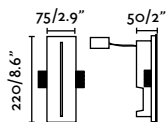

*Drivers info on page 637