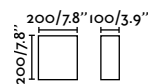

Cotton RCT Vertical

1. 66403 Matt White + Beige 42,10€
   66404 Matt White + Black 42,10€

Material	Body Steel
	Shade Textile
Light Source	1 E27 max. 15W
Bulb incl.	No
Recom. Bulb	17463
Class	I

Cotton SQ 200

1. 66411 Matt White + Beige 48,30€
   66412 Matt White + Black 48,30€

Material	Body Steel
	Shade Textile
Light Source	1 E27 max. 15W
Bulb incl.	No
Recom. Bulb	17463
Class	I