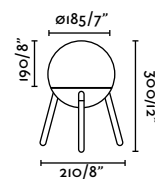

Ten
Faro Lab

- 62156 Gloss Copper 51,30€
- 62157 Satin Gold 51,30€
- 62168 Matt White 46,40€
- 62169 Matt Black 46,40€

Material	Body Steel
Light Source	1 E27 max. 15W
Bulb incl.	No
Recom. Bulb	17464
Class	II
Cable	1.5 MT

Mine PC table
Nahrang

- 28211   Matt White + Wood 179,30€
- 28212   Dark Grey + Wood 179,30€

Material	Body Aluminium + Wood
	Diff PC
Light Source	1 E27 max. 15W
Bulb incl.	No
Recom. Bulb	17463
Class	II
Cable	1.8 MT

Mine Glass
Nahrang

- 28378   Matt White + Wood 170,40€
- 28379   Dark Grey + Wood 170,40€

Material	Body Aluminium + Wood
	Diff Glass
Light Source	1 E27 max. 15W
Bulb incl.	No
Recom. Bulb	17463
Class	II
Cable	1.8 MT