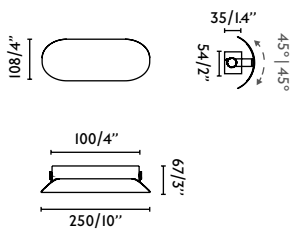

- 62716 Beige **118,50€**
- 62717 Matt Black **118,50€**
- 62718 Terracotta **118,50€**

Material	Body Steel
	Shade Steel
Power	5W
Lumen Output	344 lm
Light Source	SMD LED 2700K
Class	II
CRI	≥90
Voltage (V/Hz)	220V-240V/50-60Hz