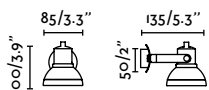

- 29875 Matt White 80,50€
- 29876 Matt Black 80,50€

Material	Body Steel
Light Source	1 GU10 max. 8W
Bulb incl.	No
Recom. Bulb	17333
Class	I

Material	Body Steel
Light Source	1 GU10 max. 8W
Bulb incl.	No
Recom. Bulb	17334
Class	I

Material	Body Steel
Light Source	2 GU10 max. 8W
Bulb incl.	No
Recom. Bulb	17334
Class	I