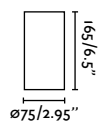

Rel 75

- 64198 Matt White 130,00€
- 64199 Matt Black 130,00€

Material	Body Aluminium
	Diff Glass
Power	15W
Lumen Output	1345 lm
Light Source	COB LED 2700K
Class	II
CRI	>80
Voltage (V/Hz)	220V-240V/50-60Hz
Beam angle	60°

Rel 100

- 64200 Matt White 204,50€
- 64201 Matt Black 204,50€

Material	Body Aluminium
	Diff Glass
Power	25W
Lumen Output	2437 lm
Light Source	COB LED 2700K
Class	II
CRI	>80
Voltage (V/Hz)	220V-240V/50-60Hz
Beam angle	60°