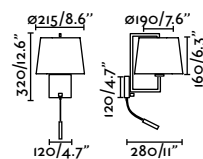

*Structures and shades also sold separately on page 632