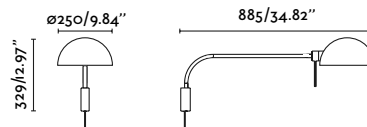

Table&Floor
84

Inviting Arm Wall
Bohman And Folenius

- 57318 Matt White 406,20€
- 57319 Matt Black 406,20€
- 57320 Yellow 406,20€

Material	Body Aluminium
	Diff PMMA
Power	6W
Lumen Output	586 lm
Light Source	SMD LED
Dimmable K	2700 - 4800K
Class	II
CRI	>80
Voltage (V/Hz)	100V-240V/50-60Hz
Cable	1.9 MT