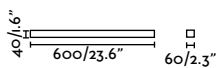

- 63316 Matt Black 125,50€
- 63318 Chrome 125,50€

Material	Body Aluminium
	Diff PMMA
Power	12W
Lumen Output	845 lm
Light Source	SMD LED 3000K
Class	II
CRI	>80
Voltage (V/Hz)	100V-240V/50-60Hz