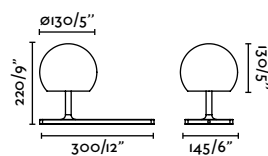

Niko PC
Nahtrang

Niko Glass
Nahtrang

1W/80lm

4W/250lm

7W/500lm

01025A

● Matt White + Wood 227,50€

01007A

● Matt White + Wood 227,50€

Material	Body Aluminium + Wood
	Diff PC
Power	7W
Lumen Output	527 lm
Light Source	SMD LED 3000K
Class	II
CRI	>80
Voltage (V/Hz)	100V-240V/50-60Hz

Material	Body Aluminium + Wood
	Diff Glass
Power	7W
Lumen Output	527 lm
Light Source	SMD LED 3000K
Class	II
CRI	>80
Voltage (V/Hz)	100V-240V/50-60Hz