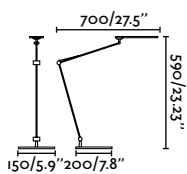

Ito

52071

●● Matt Black + Satin Nickel
107,90€

Banker

68334

●● Old Gold + Green 128,30€

Baobab

51908

●● Matt White 43,80€

51909

●● Matt Black 43,80€

51910

●● Grey 43,80€

Material	Body ABS + Aluminium
	Diff PMMA
Power	5W
Lumen Output	531 lm
Light Source	SMD LED 3000K
Class	II
CRI	>80
Voltage (V/Hz)	220V-240V/50-60Hz
Cable	1.8 MT

Material	Body Steel
	Diff Glass
Light Source	1 E27 max. 15W
Bulb incl.	No
Recom. Bulb	17463
Class	II
Cable	1.9 MT

Material	Body Steel
Light Source	1 E14 max. 8W
Bulb incl.	No
Recom. Bulb	17461
Class	II
Cable	1.7 MT