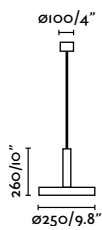

Whizz
Christoph F.W.

- 20160   Black + Satin Gold **137,50€**
- 20161   Satin Gold + Black **137,50€**
- 20169   Blue + Matt White **137,80€**

Material	Body Steel
	Shade Steel
Light Source	1 E27 max. 15W
Bulb incl.	No
Recom. Bulb	17496
Class	II
Cable	1.5 MT

Whizz Pendant Floor
Christoph F.W.

- 20166-95   Matt Black + Black **283,10€**
- 20166-96   Matt Black + Satin Gold **283,10€**

Material	Body Steel
	Shade Steel
Light Source	1 E27 max. 15W
Bulb incl.	No
Recom. Bulb	17496
Class	II
Cable	3.4 MT

*Compatible with track system on page 284