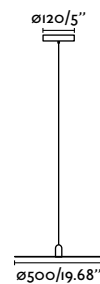

*Compatible with track system on page 284