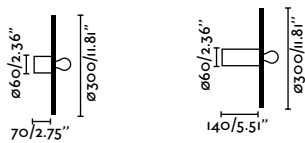

62173-50

62174-50