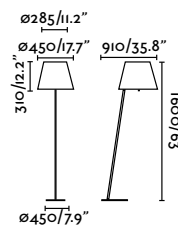

Moma Table

- 68500 Chrome + White 141,10€
- 68501 Chrome + Black 141,10€

Material	Body Steel
	Diff PC
	Shade Textile
Light Source	1 E27 max. 15W
Bulb incl.	No
Recom. Bulb	17463
Class	II
Cable	1.9 MT

Moma Floor

- 68503 Chrome + Black 406,20€

Material	Body Steel
	Diff PC
	Shade Textile
Light Source	1 E27 max. 15W
Bulb incl.	No
Recom. Bulb	17464
Class	II
Cable	2.1 MT

Wall
464