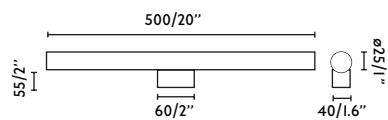

Calma 300

IP44

NEW

- 63546 White + Opal White **43,80€**
- 63547 Black + Opal White **43,80€**
- 63548 Brushed Gold + Opal White **54,10€**
- 63549 Yellow + Opal White **43,80€**
- 63550 Blue + Opal White **43,80€**
- 63551 Terracotta + Opal White **43,80€**

Material	Body Steel + Glass
Light Source	S14D max. 5W
Bulb incl.	Yes
Class	II

Calma 500

IP44

NEW

- 63552 White + Opal White **48,70€**
- 63553 Black + Opal White **48,70€**
- 63554 Brushed Gold + Opal White **58,90€**
- 63555 Yellow + Opal White **48,70€**
- 63556 Blue + Opal White **48,70€**
- 63557 Terracotta + Opal White **48,70€**

Material	Body Steel + Glass
Light Source	S14D max. 7W
Bulb incl.	Yes
Class	II