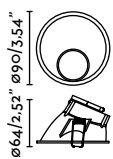

Fresh Wall Washer

- 02100601 Matt White 28,30€
- 02100602 Matt Black 28,30€
- 02100603 Matt Gold 29,60€

Material	Body Aluminium
Light Source	1 GU10 max. 8W
Bulb incl.	No
Recom. Bulb	17316
Class	II
Cut out	ø83

Fresh IP65

IP65

- 02101401 Matt White 68,00€
- 02101402 Matt Black 68,00€

Material	Body Aluminium
	Diff Glass
Light Source	1 GU10 max. 8W
Bulb incl.	No
Recom. Bulb	17316
Class	I
Cut out	ø83

Fresh IP65 Trimless

IP65

- 02400101 Matt White 86,40€
- 02400102 Matt Black 86,40€

Material	Body Aluminium
	Diff Glass
Light Source	1 GU10 max. 8W
Bulb incl.	No
Recom. Bulb	17316
Class	I
Cut out	ø83