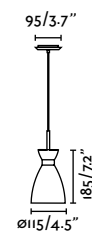

Wall
364

*Compatible with track system on page 284