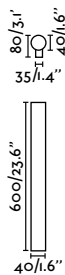

Volga 310

IP44 incl.

- 63507 Chrome 111,20€
- 63512 Matt Black 111,20€

Volga 600

IP44 incl.

- 63508 Chrome 127,80€
- 63513 Matt Black 127,80€

Volga 900

IP44 incl.

- 63509 Chrome 145,40€
- 63514 Matt Black 145,40€

Material	Body Aluminium
	Diff PMMA
Power	5W
Lumen Output	469 lm
Light Source	SMD LED 3000K
Class	II
CRI	>80
Voltage (V/Hz)	100V-240V/50-60Hz

Material	Body Aluminium
	Diff PMMA
Power	12W
Lumen Output	1231 lm
Light Source	SMD LED 3000K
Class	II
CRI	>80
Voltage (V/Hz)	100V-240V/50-60Hz

Material	Body Aluminium
	Diff PMMA
Power	18W
Lumen Output	1930 lm
Light Source	SMD LED 3000K
Class	II
CRI	>80
Voltage (V/Hz)	100V-240V/50-60Hz