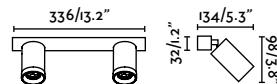

- 43744 ● Matt White 124,50€
- 43745 ● Matt Black 124,50€

Material	Body Aluminium
Light Source	1 GU10 max. 5W
Bulb incl.	No
Recom. Bulb	17334
Class	I

Material	Body Aluminium
Light Source	2 GU10 max. 5W
Bulb incl.	No
Recom. Bulb	17334
Class	I

Material	Body Aluminium
Light Source	3 GU10 max. 5W
Bulb incl.	No
Recom. Bulb	17334
Class	I