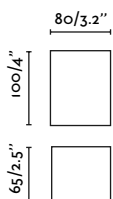

Lune SQ 1L

NEW

- 40530 White 20,00€
- 40531 Black 20,00€
- 40533 Terracotta 20,00€
- 40532 Grey 20,00€

Material	Body Aluminium + Steel
Light Source	1 GU10 max. 8W
Bulb incl.	No
Recom. Bulb	17316
Class	I

Lune SQ 2L

NEW

- 40546 White 31,40€
- 40547 Black 31,40€
- 40548 Grey 31,40€
- 40549 Terracotta 31,40€

Material	Body Aluminium + Steel
Light Source	2 GU10 max. 8W
Bulb incl.	No
Recom. Bulb	97685327
Class	I