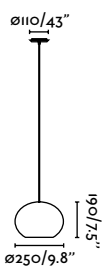

Material	Body Steel
	Shade Rattan
Light Source	1 E27 max. 15W
Bulb incl.	No
Recom. Bulb	17426
Class	I
Cable	2 MT

indoor

Suspended

Mambo 210
Faro Lab

- Standard Canopy
64315-47 ●● Matt Black + Rattan **157,40€**
 Displaced Canopy
64314-47 ●● Matt Black + Rattan **157,00€**