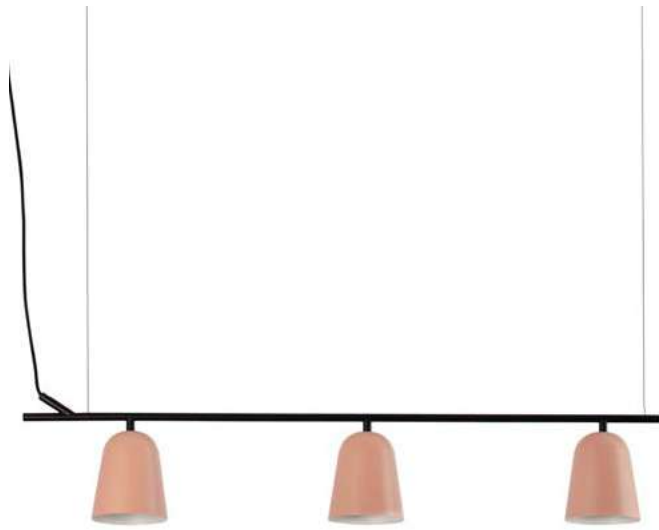

Material	Body Steel
	Shade Steel
Light Source	1 E27 max. 15W
Bulb incl.	No
Recom. Bulb	17464
Class	II
Cable	2 MT

indoor

Suspended

Studio Lineal

Nahtrng

- 28266 ●● Matt Black + Black 256,30€
- 28267 ●● Matt Black + White 256,30€
- 28268 ●● Matt Black + Green 256,30€
- 28281 ●● Matt Black + Blue 256,30€
- 28282 ●● Matt Black + Pink 256,30€