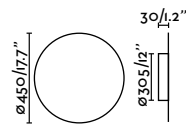

Board 350

01040 ● Blackboard 152,20€

Material	Body Steel
	Diff PMMA
Power	8W
Lumen Output	191 lm
Light Source	SMD LED 2700K
Class	I
CRI	>80
Voltage (V/Hz)	220V-240V/50-60Hz

Board 450

01041 ● Blackboard 203,90€

Material	Body Steel
	Diff PMMA
Power	12W
Lumen Output	386 lm
Light Source	SMD LED 2700K
Class	I
CRI	>80
Voltage (V/Hz)	220V-240V/50-60Hz