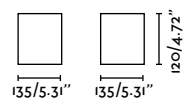

Tecto AR111

- 63274 Matt White 69,50€
- 63275 Matt Black 69,50€

Material	Body Aluminium
Light Source	1 G53 max. 15W
Bulb incl.	No
Recom. Bulb	97411
Class	III

Tecto 2L AR111

- 63276 Matt White 137,40€
- 63277 Matt Black 137,40€

Material	Body Aluminium
Light Source	2 G53 max. 30W
Bulb incl.	No
Recom. Bulb	97411
Class	III