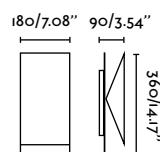

Eres
Àlex & Manel Llusçà

64026 ● Matt White 62,20€

Material	Body Steel
Light Source	1 E27 max. 15W
Bulb incl.	No
Recom. Bulb	17463
Class	I

Homs

63167 ● Matt White 89,40€

Material	Body Steel
Light Source	1 R7S 78mm max. 8W
Bulb incl.	No
Recom. Bulb	17499
Class	I