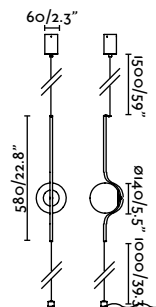

*Max. ceiling height 3mts.