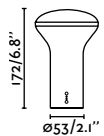

INDOOR

LIGHTING

PORTABLE

Buddy
Andreu Carulla

- 20210 ● Opal White + Green 174,20€
- 20209 ● Opal White + Blue 174,20€
- 20208 ● Opal White + Dark Grey 174,20€

Material	Body PC
	Diff PC
	Shade PC
Power	3W
Lumen Output	276 lm
Light Source	SMD LED 2700K
Class	III
CRI	>80
Voltage (V/Hz)	5VDC
Battery incl.	Yes
	9h Charge Max. 10 Worktime