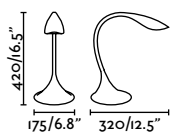

Otto

- 52064 Matt Black 69,60€
- 52065 Matt White 69,60€

Material	Body ABS + Silicone Diff PMMA
Power	6W
Lumen Output	610 lm
Light Source	SMD LED 4000K
Class	II
CRI	>80
Voltage (V/Hz)	220V-240V/50-60Hz
Cable	1.8 MT

Lena

- 52057 Gloss White 59,40€
- 52058 Gloss Black 59,40€

Material	Body Aluminium + ABS Diff Glass
Power	3W
Lumen Output	296 lm
Light Source	SMD LED 4000K
Class	II
CRI	>80
Voltage (V/Hz)	220V-240V/50-60Hz
Beam angle	70°
Cable	1.8 MT

Clip-on
164