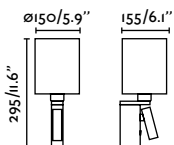

Rob Shade

68496 Bronze + Opal **144,30€**
68498 Satin Nickel + Opal **140,10€**

Tira

64322 Matt White + White **108,00€**
64323 Matt Black + Black **108,00€**

Moma

68504 Chrome + White **82,40€**

Material	Body Steel + Aluminium Shade PMMA
Light Source	1 E27 max. 15W
Bulb incl.	No
Recom. Bulb	17463
Reader	3
Driver incl.	Yes
Class	I

Material	Body Steel + Aluminium Shade Textile
Light Source	1 E27 max. 15W
Bulb incl.	No
Recom. Bulb	17463
Reader	3
Driver incl.	Yes
Class	I

Material	Body Steel Shade Textile
Light Source	1 E27 max. 15W
Bulb incl.	No
Recom. Bulb	17463
Class	I

Table&Floor
148