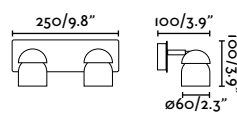

Coco
Faro Lab

- 40660 Matt White 30,60€
- 40661 Matt Black 30,60€
- 40662 Matt Black + Green 32,20€
- 40663 Matt Black + Terracotta 32,20€

Material	Body ABS + Steel
Light Source	1 GU10 max. 8W
Bulb incl.	No
Recom. Bulb	17333
Class	I

Coco 2L
Faro Lab

- 40664 Matt White 61,00€
- 40665 Matt Black 61,00€

Material	Body ABS + Steel
Light Source	2 GU10 max. 8W
Bulb incl.	No
Recom. Bulb	17333
Class	I

Coco 3L
Faro Lab

- 40667 Matt Black 90,00€

Material	Body ABS + Steel
Light Source	3 GU10 max. 8W
Bulb incl.	No
Recom. Bulb	17334
Class	I