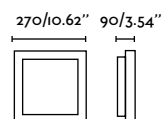

Tola 270

IP44

- 62968 ● Matt White 76,00€
- 62983 ● Satin Nickel 75,40€

Material	Body Aluminium
	Diff PC
Light Source	1 E27 max. 15W
Bulb incl.	No
Recom. Bulb	17437
Class	II

Tola 320

IP44

- 62969 ● Matt White 93,20€

Material	Body Aluminium
	Diff PC
Light Source	2 E27 max. 15W
Bulb incl.	No
Recom. Bulb	17437
Class	II