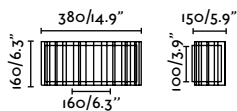

Stood Wall
Lucid Product Design

29844 ●● Matt Black + Cherry Wood 129,90€

Material	Body Steel
	Shade Wood
Light Source	1 E27 max. 15W
Bulb incl.	No
Recom. Bulb	17462
Class	II

Linda Wall
Estudi Ribaudí

29306 ●● Matt White + Beige 104,40€

29310 ●● Matt Black + Beige 104,40€

Material	Body Steel
	Shade Textile
Light Source	2 E27 max. 15W
Bulb incl.	No
Recom. Bulb	17463
Class	I