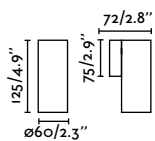

Stan

- 43748 Matt White 52,90€
- 43749 Matt Black 52,90€
- 43759 Satin Gold 62,40€
- 43765 Terracotta 56,10€

Material	Body Aluminium
Light Source	1 GU10 max. 5W
Bulb incl.	No
Recom. Bulb	17334
Class	I

Stan 2L

- 43750 Matt White 69,40€
- 43751 Matt Black 69,40€
- 43760 Satin Gold 81,20€
- 43766 Terracotta 74,90€

Material	Body Aluminium
Light Source	2 GU10 max. 5W
Bulb incl.	No
Recom. Bulb	17334
Class	I