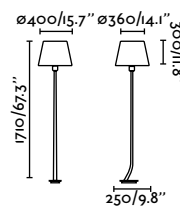

*Structures and shades also sold separately on page 632