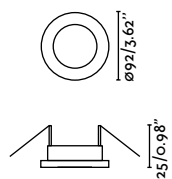

Radon R

- 43398 Matt White 18,50€
- 43408 Matt Black 18,60€

Material	Body Aluminium
Light Source	1 GU10 max. 8W
Bulb incl.	No
Recom. Bulb	17316
Voltage (V/Hz)	100V-240V/50-60Hz
Socket incl.	No
Recom. Socket	43065
Cut out	ø80

Radon SQ

- 43396 Matt White 18,50€
- 43406 Matt Black 18,60€

Material	Body Aluminium
Light Source	1 GU10 max. 8W
Bulb incl.	No
Recom. Bulb	17316
Voltage (V/Hz)	100V-240V/50-60Hz
Socket incl.	No
Recom. Socket	43065
Cut out	ø80

Radon RCT

- 43397 Matt White 36,70€
- 43407 Matt Black 36,70€

Material	Body Aluminium
Light Source	2 GU10 max. 8W
Bulb incl.	No
Recom. Bulb	17316
Voltage (V/Hz)	100V-240V/50-60Hz
Socket incl.	No
Recom. Socket	43065
Cut out	80x170