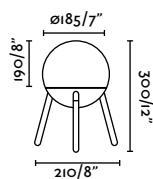

Ten
Faro Lab

- 62156 Gloss Copper 51,30€
- 62157 Satin Gold 51,30€
- 62168 Matt White 46,40€
- 62169 Matt Black 46,40€

Material	Body Steel
Light Source	1 E27 max. 15W
Bulb incl.	No
Recom. Bulb	17464
Class	II
Cable	1.5 MT

Mine PC table
Nahrang

- 28211   Matt White + Wood 179,30€
- 28212   Dark Grey + Wood 179,30€

Material	Body Aluminium + Wood
	Diff PC
Light Source	1 E27 max. 15W
Bulb incl.	No
Recom. Bulb	17463
Class	II
Cable	1.8 MT

Mine Glass
Nahrang

- 28378   Matt White + Wood 170,40€
- 28379   Dark Grey + Wood 170,40€

Material	Body Aluminium + Wood
	Diff Glass
Light Source	1 E27 max. 15W
Bulb incl.	No
Recom. Bulb	17463
Class	II
Cable	1.8 MT