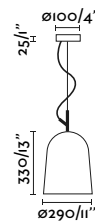

Studio 110
Nahtrang

- 28260 ●● Matt Black + Black 102,10€
- 28261 ●● Matt Black + White 102,10€
- 28262 ●● Matt Black + Green 102,10€
- 28277 ●● Matt Black + Blue 102,10€
- 28278 ●● Matt Black + Pink 102,10€

Studio 160
Nahtrang

- 28263 ●● Matt Black + Black 132,90€
- 28264 ●● Matt Black + White 132,90€
- 28265 ●● Matt Black + Green 132,90€
- 28279 ●● Matt Black + Blue 132,90€
- 28280 ●● Matt Black + Pink 132,90€

Studio 290
Nahtrang

- 28283 ●● Matt Black + Black 227,90€
- 28284 ●● Matt Black + White 227,90€
- 28285 ●● Matt Black + Green 227,90€
- 28286 ●● Matt Black + Blue 227,90€
- 28287 ●● Matt Black + Pink 227,90€

Material	Body Steel
	Shade Steel
Light Source	1 E14 max. 8W
Bulb incl.	No
Recom. Bulb	17461
Class	II
Cable	2 MT

Material	Body Steel
	Shade Steel
Light Source	1 E27 max. 15W
Bulb incl.	No
Recom. Bulb	17463
Class	II
Cable	2 MT

Material	Body Steel
	Shade Steel
Light Source	1 E27 max. 15W
Bulb incl.	No
Recom. Bulb	17464
Class	II
Cable	2 MT