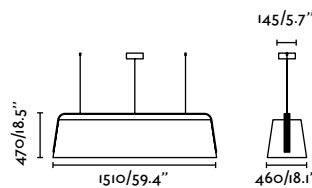

Table&Floor
112

Wall
524