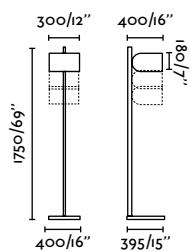

- 57211-01 Matt Black + White **503,40€**
- 57211-03 Matt Black + Grey **503,40€**
- 57211-04 NEW Matt Black + Linen **503,40€**

Material	Body Aluminium
	Shade Textilene
Light Source	1 E27 max. 15W
Bulb incl.	No
Recom. Bulb	17463
Class	II
Cable	2 MT