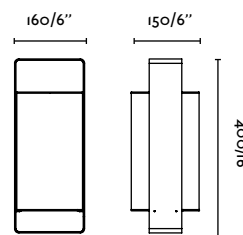

Lula S
Marina Milá

- 28380 Matt White + White **114,10€**
- 28382 Matt Black + White **114,10€**

Material	Body Steel
	Shade Textile
Light Source	1 E27 max. 15W
Bulb incl.	No
Recom. Bulb	17463
Class	II
Cable	1.7 MT

Lula M
Marina Milá

- 28383 Matt White + White **145,40€**
- 28385 Matt Black + White **145,40€**

Material	Body Steel
	Shade Textile
Light Source	1 E27 max. 15W
Bulb incl.	No
Recom. Bulb	17463
Class	II
Cable	1.7 MT