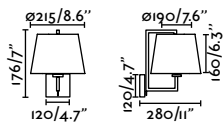

Frame
Nahtrang

- 20170-01 Matt Nickel + White **112,50€**
- 20170-02 Matt Nickel + Beige **112,50€**
- 20170-03 Matt Nickel + Black **112,50€**
- 20171-01 Old Gold + White **119,50€**
- 20171-02 Old Gold + Beige **119,50€**
- 20171-03 Old Gold + Black **119,50€**

Material	Body Steel
	Shade Textile
Light Source	1 E27 max. 15W
Bulb incl.	No
Recom. Bulb	17463
Class	I

Frame Reader
Nahtrang

- 20172-01 Matt Nickel + White **160,20€**
- 20172-02 Matt Nickel + Beige **160,20€**
- 20172-03 Matt Nickel + Black **160,20€**
- 20173-01 Old Gold + White **162,30€**
- 20173-02 Old Gold + Beige **162,30€**
- 20173-03 Old Gold + Black **162,30€**

Material	Body Steel
	Shade Textile
Light Source	1 E27 max. 15W
Bulb incl.	No
Recom. Bulb	17463
Reader	3W 3000K 101lm
Driver incl.	Yes
Class	I

*Structures and shades also sold separately on page 632