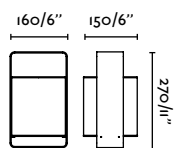

Lula S
Marina Milá

- 28380 Matt White + White **114,10€**
- 28382 Matt Black + White **114,10€**

Material	Body Steel
	Shade Textile
Light Source	1 E27 max. 15W
Bulb incl.	No
Recom. Bulb	17463
Class	II
Cable	1.7 MT

Lula M
Marina Milá

- 28383 Matt White + White **145,40€**
- 28385 Matt Black + White **145,40€**

Material	Body Steel
	Shade Textile
Light Source	1 E27 max. 15W
Bulb incl.	No
Recom. Bulb	17463
Class	II
Cable	1.7 MT