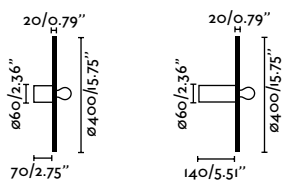

- 62173-78
- 62174-78