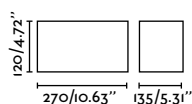

Tecto AR111

- 63274 Matt White 69,50€
- 63275 Matt Black 69,50€

Material	Body Aluminium
Light Source	1 G53 max. 15W
Bulb incl.	No
Recom. Bulb	97411
Class	III

Tecto 2L AR111

- 63276 Matt White 137,40€
- 63277 Matt Black 137,40€

Material	Body Aluminium
Light Source	2 G53 max. 30W
Bulb incl.	No
Recom. Bulb	97411
Class	III