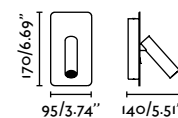

Suau Recessed Nahrang

- 62111 ● Bronze **139,90€**
- 62114 ● Satin Gold **139,90€**
- 62126 ● Satin Nickel **139,90€**
- 62128 ● Matt Black **123,00€**
- 62129 ● Matt White **123,00€**

Suau USB Nahrang

1. USB Type A port
2. 62116 ● Matt Black **121,90€**
   - 62117 ● Matt White **121,90€**
3. USB Type C port
4. 62116N NEW ● Matt Black **121,90€**
   - 62117N NEW ● Matt White **121,90€**

Suau Nahrang

- 62104 ● Bronze **122,80€**
- 62118 ● Matt Black **106,00€**
- 62120 ● Matt White **106,00€**
- 62121 ● Grey **106,00€**

Material	Body Aluminium + Steel
Power	4,5W
Lumen Output	193 lm
Light Source	HIGH POWER LED 3000K
Reader	3W
Class	I
CRI	>80
Voltage (V/Hz)	100V-240V/50-60Hz
Beam angle	30°
Cut out	80x155

Material	Body Aluminium + Steel
Power	4,5W
Lumen Output	190 lm
Light Source	HIGH POWER LED 3000K
Class	I
CRI	>80
Voltage (V/Hz)	100V-240V/50-60Hz
Beam angle	30°

Material	Body Aluminium + Steel
Power	4,5W
Lumen Output	193 lm
Light Source	HIGH POWER LED 3000K
Class	I
CRI	>80
Voltage (V/Hz)	100V-240V/50-60Hz
Beam angle	30°