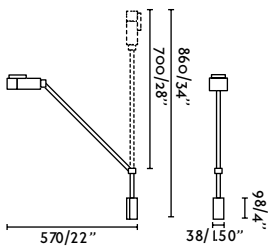

Inviting Arm Wall
Bohman And Folenius

- 57318 Matt White 406,20€
- 57319 Matt Black 406,20€
- 57320 Yellow 406,20€

Material	Body Aluminium
	Diff PMMA
Power	6W
Lumen Output	586 lm
Light Source	SMD LED
Dimmable K	2700 - 4800K
Class	II
CRI	>80
Voltage (V/Hz)	100V-240V/50-60Hz
Cable	1.9 MT

reddot award 2019
winner

Table
150

Clip
162