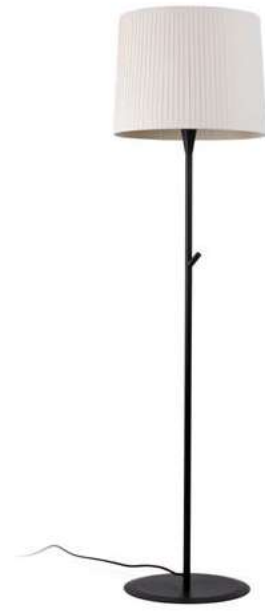

Samba Floor
Faro Lab

- 64312-41 Matt White + Beige **428,90€**
- 64312-42 Matt White + Yellow **428,90€**
- 64312-43 Matt White + Green **428,90€**
- 64313-41 Matt Black + Beige **428,90€**
- 64313-42 Matt Black + Yellow **428,90€**
- 64313-43 Matt Black + Green **428,90€**

Material	Body Steel
	Shade Textile
Light Source	1 E27 max. 15W
Bulb incl.	No
Recom. Bulb	17464
Class	I
Cable	1.8 MT

*Structures and shades also sold separately on page 632