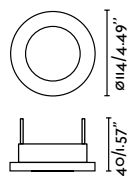

Argon R

- 43401 Matt White 22,00€
- 43411 Matt Black 22,00€

Material	Body Aluminium
Light Source	1 GU10 max. 8W
Bulb incl.	No
Recom. Bulb	17316
Voltage (V/Hz)	100V-240V/50-60Hz
Socket incl.	No
Recom. Socket	43065
Cut out	ø100

Argon SQ

- 43402 Matt White 22,00€
- 43412 Matt Black 22,00€

Material	Body Aluminium
Light Source	1 GU10 max. 8W
Bulb incl.	No
Recom. Bulb	17316
Voltage (V/Hz)	100V-240V/50-60Hz
Socket incl.	No
Recom. Socket	43065
Cut out	100x100

Argon RCT

- 43403 Matt White 41,70€
- 43413 Matt Black 41,90€

Material	Body Aluminium
Light Source	2 GU10 max. 8W
Bulb incl.	No
Recom. Bulb	17316
Voltage (V/Hz)	100V-240V/50-60Hz
Socket incl.	No
Recom. Socket	43065
Cut out	220x102