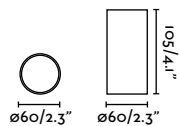

- 

Honey comb

43731 Transparent 7,60€

Material Body Glass

Spread lens

43732 Transparent 7,60€

Material Body Glass

RoI 9W