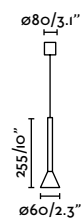

64223 Satin Gold + Matt Black 98,80€

Material	Body Steel + Aluminium
	Diff PMMA
Power	6W
Lumen Output	440 lm
Light Source	COB LED 3000K
Class	II
CRI	>80
Voltage (V/Hz)	220V-240V/50-60Hz
Beam angle	60°
Cable	1.5 MT