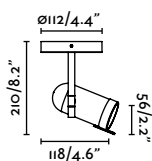

Wall
470

Spot
476

indoor

Ceiling

Link 29877

Amelia
Héctor Serrano

IP44

- 68610 Matt White + Opal White 121,60€
- 68611 Matt Black + Opal White 121,60€