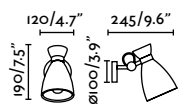

Snap
Faro Lab

- 57402 Cream White **65,70€**
- 57403 Dark Grey **65,70€**

Material	Body Steel
Light Source	1 E27 max. 15W
Bulb incl.	No
Recom. Bulb	17463
Class	II

Suspended
208

Table
106

indoor

Wall

Lao
Nahtrang