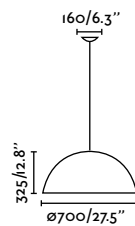

Lou

1. 62800 ● Gloss Black 403,80€
   62801 ● Gloss Green 403,80€

Material	Body Steel
Light Source	1 E27 max. 15W
Bulb incl.	No
Recom. Bulb	17463
Class	I
Cable	0.9 MT

Magma

1. 28398 ● Matt White + Matt Silver 974,70€
   28399 ● Matt White + Matt Gold 974,70€
   29468 ● Matt Black + Matt Gold 1.003,50€

Material	Body Fiber Glass
Light Source	3 E27 max. 15W
Bulb incl.	No
Recom. Bulb	17464
Class	I
Cable	2 MT