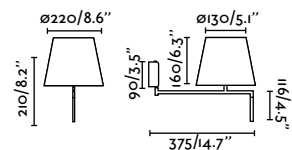

Lupe Wall
Jordi Busquets

20031-88 ● ● Black + Beige 109,40€

Lupe Reader
Jordi Busquets

20032-88 ● ● Black + Beige 159,60€
29996 ● ● Chrome + White 143,10€

Ron
Pepe Llaudet

64400-10 ● ● Dark Grey + White 130,10€
64400-11 ● ● Dark Grey + Beige 130,10€
64400-12 ● ● Dark Grey + Black 130,10€

Material	Body Steel
	Shade Textile
Light Source	1 E27 max. 15W
Bulb incl.	No
Recom. Bulb	17463
Class	I

Material	Body Steel
	Shade Textile
Light Source	1 E27 max. 15W
Bulb incl.	No
Recom. Bulb	17463
Reader	1
Driver incl.	Yes
Class	I

Material	Body Steel
	Shade Textile
Light Source	1 E27 max. 15W
Bulb incl.	No
Recom. Bulb	17463
Class	I

Table&Floor
140