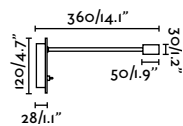

Leser

41026 ●● Matt Nickel + Matt Black 99,50€

Material	Body Aluminium + Steel
Power	5W
Lumen Output	389 lm
Light Source	COB LED 3000K
Class	II
CRI	>80
Voltage (V/Hz)	100V-240V/50-60Hz
Beam angle	36°

Sami

41023 ● Matt White 70,60€

Material	Body Aluminium + Steel
Power	3W
Lumen Output	198 lm
Light Source	HIGH POWER LED 2700K
Class	II
CRI	>80
Voltage (V/Hz)	220V-240V/50-60Hz
Beam angle	30°