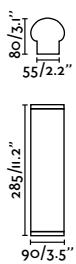

Danubio 285

IP44 incl.

63600 Chrome 122,10€
63603 Bronze 122,10€

Danubio 395

IP44 incl.

63601 Chrome 175,50€
63604 Bronze 173,30€

Danubio 575

IP44 incl.

63602 Chrome 211,30€
63605 Bronze 206,20€

Material	Body Aluminium
	Diff Glass
Power	9W
Lumen Output	579 lm
Light Source	SMD LED 2700K
Class	II
CRI	>80
Voltage (V/Hz)	220V-240V/50-60Hz

Material	Body Aluminium
	Diff Glass
Power	12W
Lumen Output	780 lm
Light Source	SMD LED 2700K
Class	II
CRI	>80
Voltage (V/Hz)	220V-240V/50-60Hz

Material	Body Aluminium
	Diff Glass
Power	18W
Lumen Output	1368 lm
Light Source	SMD LED 2700K
Class	II
CRI	>80
Voltage (V/Hz)	220V-240V/50-60Hz