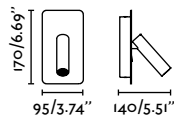

Suau Recessed Nahrang

- 62111 ● Bronze **139,90€**
- 62114 ● Satin Gold **139,90€**
- 62126 ● Satin Nickel **139,90€**
- 62128 ● Matt Black **123,00€**
- 62129 ● Matt White **123,00€**

Suau USB Nahrang

1. USB Type A port
2. 62116 ● Matt Black **121,90€**
   - 62117 ● Matt White **121,90€**
3. USB Type C port
4. 62116N NEW ● Matt Black **121,90€**
   - 62117N NEW ● Matt White **121,90€**

Suau Nahrang

- 62104 ● Bronze **122,80€**
- 62118 ● Matt Black **106,00€**
- 62120 ● Matt White **106,00€**
- 62121 ● Grey **106,00€**

Material	Body Aluminium + Steel
Power	4,5W
Lumen Output	193 lm
Light Source	HIGH POWER LED 3000K
Reader	3W
Class	I
CRI	>80
Voltage (V/Hz)	100V-240V/50-60Hz
Beam angle	30°
Cut out	80x155

Material	Body Aluminium + Steel
Power	4,5W
Lumen Output	190 lm
Light Source	HIGH POWER LED 3000K
Class	I
CRI	>80
Voltage (V/Hz)	100V-240V/50-60Hz
Beam angle	30°

Material	Body Aluminium + Steel
Power	4,5W
Lumen Output	193 lm
Light Source	HIGH POWER LED 3000K
Class	I
CRI	>80
Voltage (V/Hz)	100V-240V/50-60Hz
Beam angle	30°