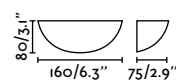

Tera

63184 ● Matt White 102,50€

Luna

63225 ● Matt White 94,00€

Kamen

63311 ● Beige 63,70€

63312 ● Grey 63,70€

Material	Body Plaster
Power	6W
Lumen Output	491 lm
Light Source	SMD LED 2700K
Class	II
CRI	>80
Voltage (V/Hz)	220V-240V/50-60Hz