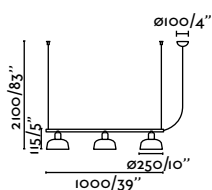

- 20338-145 ●● Satin Black + Gloss White 602,70€
- 20338-146 ●● Satin Black + Gloss Black 602,70€
- 20338-147 ●● Satin Black + Gloss Grayish Blue 602,70€
- 20338-148 ●● Satin Black + Gloss Reddish Orange 602,70€
- 20338-149 ●● Satin Black + Gloss Green 602,70€

Material	Body Steel
	Shade Steel
Light Source	3 E27 max. 15W
Bulb incl.	No
Recom. Bulb	17463
Class	II
Cable	2 MT