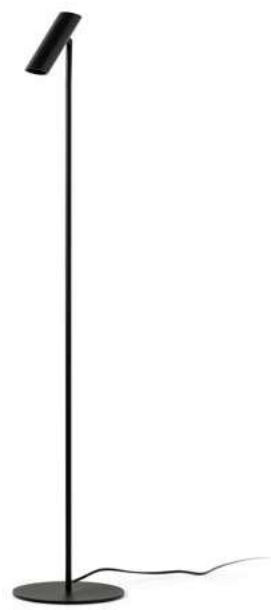

Leo Floor
Estudi Ribaudí

NEW

- 43798 Matt White 227,30€
- 43799 Matt Black 227,30€

Material	Body Aluminium
Power	3,5W
Lumen Output	299 lm
Light Source	COB LED 2700K
Class	II
CRI	≥90
Voltage (V/Hz)	220V-240V/50-60Hz
Cable	2 MT

Track
614

Wall
352

Ceiling
288