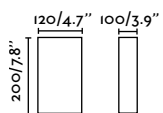

Cotton RCT Vertical

1. 66403 Matt White + Beige 42,10€
   66404 Matt White + Black 42,10€

Material	Body Steel
	Shade Textile
Light Source	1 E27 max. 15W
Bulb incl.	No
Recom. Bulb	17463
Class	I

Cotton SQ 200

1. 66411 Matt White + Beige 48,30€
   66412 Matt White + Black 48,30€

Material	Body Steel
	Shade Textile
Light Source	1 E27 max. 15W
Bulb incl.	No
Recom. Bulb	17463
Class	I