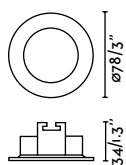

Neon SQ

- 43400 Matt White 11,30€
- 43410 Matt Black 11,30€

Material	Body Aluminium
Light Source	1 GU10 max. 8W
Bulb incl.	No
Recom. Bulb	17316
Cut out	70x70

Neon R

- 43399 Matt White 11,30€
- 43409 Matt Black 11,30€

Material	Body Aluminium
Light Source	1 GU10 max. 8W
Bulb incl.	No
Recom. Bulb	17316
Cut out	ø65