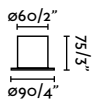

Ten
Faro Lab

- 62156 Gloss Copper 51,30€
- 62157 Satin Gold 51,30€
- 62168 Matt White 46,40€
- 62169 Matt Black 46,40€

Material	Body Steel
Light Source	1 E27 max. 15W
Bulb incl.	No
Recom. Bulb	17464
Class	II
Cable	1.5 MT

Mine PC table
Nahrang

- 28211   Matt White + Wood 179,30€
- 28212   Dark Grey + Wood 179,30€

Material	Body Aluminium + Wood
	Diff PC
Light Source	1 E27 max. 15W
Bulb incl.	No
Recom. Bulb	17463
Class	II
Cable	1.8 MT

Mine Glass
Nahrang

- 28378   Matt White + Wood 170,40€
- 28379   Dark Grey + Wood 170,40€

Material	Body Aluminium + Wood
	Diff Glass
Light Source	1 E27 max. 15W
Bulb incl.	No
Recom. Bulb	17463
Class	II
Cable	1.8 MT