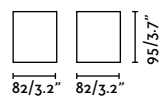

Tecto

1. 63270 ● Matt White 34,40€
   63271 ● Matt Black 34,40€

Material	Body Aluminium
Light Source	1 GU10 max. 8W
Bulb incl.	No
Recom. Bulb	17320
Class	I

Tecto 2L

1. 63272 ● Matt White 61,60€
   63273 ● Matt Black 61,60€

Material	Body Aluminium
Light Source	2 GU10 max. 8W
Bulb incl.	No
Recom. Bulb	17320
Class	I