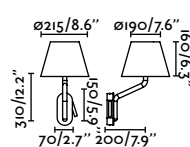

*Structures and shades also sold separately on page 632