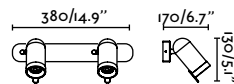

Lao 3L
Nahtrang

29043 ● Matt Black 134,00€

Material	Body Aluminium + ABS
	Diff PMMA
Power	3x4W
Lumen Output	3x367 lm
Light Source	SMD LED 3000K
Class	I
CRI	>80
Voltage (V/Hz)	220V-240V/50-60Hz

Orleans 2L
Nahtrang

43525 ●● Chrome + Matt Black 92,30€

Material	Body Steel
Light Source	2 GU10 max. 8W
Bulb incl.	No
Recom. Bulb	17334
Class	I

Orleans 3L
Nahtrang

43527 ● Matt Black 123,10€
43528 ●● Chrome + Matt Black 129,30€

Material	Body Steel
Light Source	3 GU10 max. 8W
Bulb incl.	No
Recom. Bulb	17334
Class	I