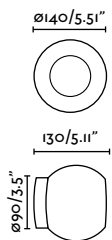

Moy
Nahtrng

IP44
incl.

- 40090 ● Satin Gold **99,80€**
- 40091 ● Chrome **99,80€**
- 40092 ● Bronze **99,80€**
- 40093 ● Matt Black **97,00€**

Material	Body Steel
	Diff Glass
Power	4W
Lumen Output	260 lm
Light Source	SMD LED 3000K
Class	II
CRI	>80
Voltage (V/Hz)	100V-240V/50-60Hz

Le Vita Wall
Nahtrng

incl.

- 29690 ● Gloss Gold **327,00€**
- 29695 ● Matt Black **285,70€**

Material	Body Steel
	Diff Glass
Power	7W
Lumen Output	694 lm
Light Source	SMD LED 2700K
Class	I
CRI	>80
Voltage (V/Hz)	100V-240V/50-60Hz