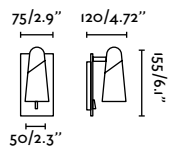

- 29039 ● Matt Black 51,60€
- 29040 ● Matt White 51,60€

Material	Body Aluminium + ABS
	Diff PMMA
Power	4W
Lumen Output	367 lm
Light Source	SMD LED 3000K
Class	I
CRI	>80
Voltage (V/Hz)	220V-240V/50-60Hz