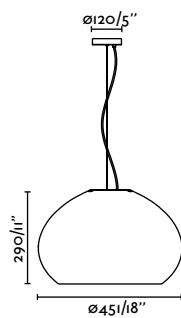

Mar H260
Héctor Serrano

20403 ●● Black + Green 2.088,00€

Mar H290
Héctor Serrano

20404 ●● Black + Green 2.420,20€

Mar H340
Héctor Serrano

20405 ●● Black + Green 2.599,70€

Material	Body Steel
	Shade Recycled Fishing Net
Light Source	1 E27 max. 15W
Bulb incl.	No
Recom. Bulb	17463
Class	II
Cable	2 MT

Material	Body Steel
	Shade Recycled Fishing Net
Light Source	1 E27 max. 15W
Bulb incl.	No
Recom. Bulb	17463
Class	II
Cable	2 MT

Material	Body Steel
	Shade Recycled Fishing Net
Light Source	1 E27 max. 15W
Bulb incl.	No
Recom. Bulb	17463
Class	II
Cable	2 MT