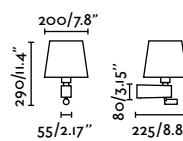

Room
Àlex & Manel Llusca

- 29974 Satin Nickel + White **81,60€**
- 29975 Satin Nickel + Black **81,60€**

Material	Body Steel
	Shade Textile
Light Source	1 E27 max. 15W
Bulb incl.	No
Recom. Bulb	17463
Class	I

Room Reader
Àlex & Manel Llusca

- 29976 Satin Nickel + White **114,20€**

Material	Body Steel
	Shade Textile
Light Source	1 E27 max. 15W
Bulb incl.	No
Recom. Bulb	17463
Reader	3W 3000K 198lm
Driver incl.	Yes
Class	II