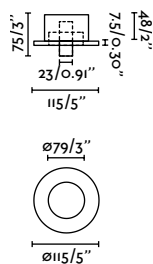

43600 ● Matt White **98,30€**

43601 ● Matt Black **98,30€**

Material	Body Aluminium
	Diff PC
Power	3,2W
Lumen Output	196 lm
Light Source	SMD LED 2700K
Class	II
CRI	85
Voltage (V/Hz)	100V-240V/50-60Hz
Cut out	$\varnothing 80$