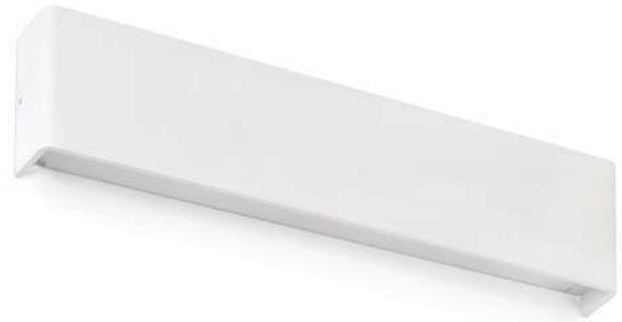

Nash 370

- 62820 Matt White 173,30€
- 62822 Matt Black 173,30€

Material	Body Aluminium
	Diff PC
Power	16W
Lumen Output	1360 lm
Light Source	SMD LED 3000K
Class	I
CRI	>80
Voltage (V/Hz)	220V-240V/50-60Hz