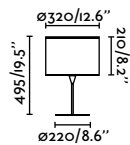

*Structures and shades also sold separately on page 632