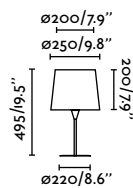

*Structures and shades also sold separately on page 632