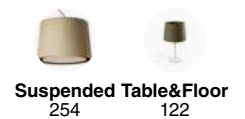

*Structures and shades also sold separately on page 632