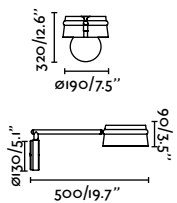

Loop Articulated
Estudi Ribaudí

- 29396   Matt Black + Ash Wood **216,40€**
- 29566   Matt Black + Cherry Wood **216,40€**

Material	Body Steel
	Shade Wood
Light Source	SMD LED max. 6W
Bulb incl.	Yes
Driver incl.	Yes
Class	II

Pure
Nahtrang

- 24528 Matt Black **138,60€**

Material	Body Steel
	Diff PMMA
Power	6W
Lumen Output	154 lm
Light Source	SMD LED 3000K
Class	I
CRI	>80
Voltage (V/Hz)	220V-240V/50-60Hz