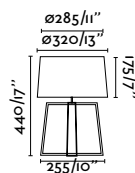

*Structures and shades also sold separately on page 632