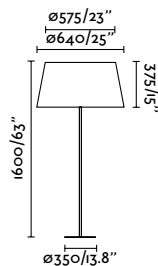

Windsor Table

Faro Lab

NEW

- 20225-130 Matt Black + Grey 207,60€
- 20225-151 Matt Black + Linen 207,60€
- 20226-151 Matt White + Linen 207,60€

Material	Body Steel
	Diff Textile
	Shade Textile
Light Source	1 E27 max. 15W
Bulb incl.	No
Recom. Bulb	17463
Class	II
Cable	2 MT

Windsor Floor

Faro Lab

NEW

- 20227-131 Matt Black + Grey 409,60€
- 20227-152 Matt Black + Linen 409,60€
- 20228-152 Matt White + Linen 409,60€

Material	Body Steel
	Diff Textile
	Shade Textile
Light Source	1 E27 max. 15W
Bulb incl.	No
Recom. Bulb	17464
Class	II
Cable	2 MT

Suspended
256

Wall
424