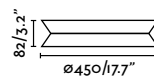

Tender
Nahtrng

- 20094   Matt Black + Oak **297,40€**
- 20095   Matt White + Oak **297,40€**

Material	Body Steel + Wood
	Diff PC
Power	24W
Lumen Output	1800 lm
Light Source	SMD LED 3000K
Class	II
CRI	>90
Voltage (V/Hz)	220V-240V/50-60Hz

Tender
Nahtrng

- 20092   Light Grey + Opal **213,90€**
- 20093   Matt Black + Opal **216,40€**

Material	Body Steel
	Diff PC
Power	24W
Lumen Output	1714 lm
Light Source	SMD LED 2700K
Class	II
CRI	>90
Voltage (V/Hz)	220V-240V/50-60Hz