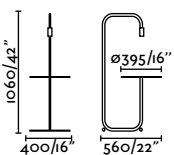

Guest
Andreu Carulla

01046 ● Matt Black 346,90€

Material	Body Steel
Light Source	1 E27 max. 15W
Bulb incl.	No
Recom. Bulb	17429
Class	II
Cable	1.8 MT

Cork included

Whizz Floor
Christoph F.W.

20164-95 ●● Matt Black + Black 284,10€
20164-96 ●● Matt Black + Satin Gold 284,10€