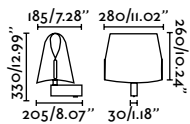

Luang Wall
Faro Lab

- 23004-57 Black + Beige **169,40€**
- 23004-58 Black + Camel **169,40€**

Material	Body Steel
	Shade Parchment
Light Source	1 E27 max. 15W
Bulb incl.	No
Recom. Bulb	17462
Class	I

Loop Wall
Estudi Ribaudí

- 29395 Matt Black + Ash Wood **173,60€**
- 29565 Matt Black + Cherry Wood **173,60€**

Material	Body Steel
	Shade Wood
Power	6W
Lumen Output	221 lm
Light Source	SMD LED 2700K
Class	II
CRI	>80
Voltage (V/Hz)	220V-240V/50-60Hz