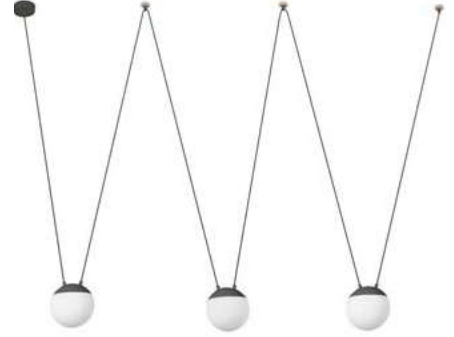

Mine PC Space 3L
Nahrang

28209-3L   ●● Matt White + Opal **600,20€**
28210-3L   ●● Dark Grey + Opal **600,20€**

Material	Body Aluminium + Wood
	Diff PC
Light Source	2 E27 max. 15W
Bulb incl.	No
Recom. Bulb	17463
Class	II
Cable	4 MT

Material	Body Aluminium + Wood
	Diff Glass
Light Source	3 E27 max. 15W
Bulb incl.	No
Recom. Bulb	17463
Class	II
Cable	6 MT

Material	Body Aluminium + Wood
	Diff PC
Light Source	3 E27 max. 15W
Bulb incl.	No
Recom. Bulb	17463
Class	II
Cable	6 MT