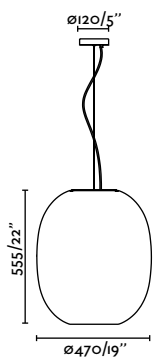

Tierra 470
Héctor Serrano

20400 ●● Black + Natural 2.563,70€

Tierra 500
Héctor Serrano

20401 ●● Black + Natural 1.907,50€

Tierra 520
Héctor Serrano

20402 ●● Black + Natural 2.871,40€

Material	Body Steel
	Shade PLA + Pine Cellulose
Light Source	1 E27 max. 20W
Bulb incl.	No
Recom. Bulb	17478
Class	II
Cable	2 MT

Material	Body Steel
	Shade PLA + Pine Cellulose
Light Source	1 E27 max. 20W
Bulb incl.	No
Recom. Bulb	17478
Class	II
Cable	2 MT

Material	Body Steel
	Shade PLA + Pine Cellulose
Light Source	1 E27 max. 20W
Bulb incl.	No
Recom. Bulb	17478
Class	II
Cable	2 MT