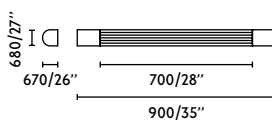

62834

Chrome + Translucent
198,80€

Material	Body Stainless Steel
	Shade PMMA
Power	14W
Lumen Output	1581 lm
Light Source	SMD LED 3000K
Class	II
CRI	>80
Voltage (V/Hz)	220V-240V/50-60Hz