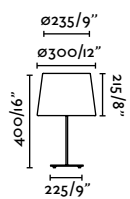

Sweet Table
Estudi Ribaudí

29955

●● Matt Black + Black 194,40€

Material	Body Steel
	Diff Textile
	Shade Textile
Light Source	1 E27 max. 15W
Bulb incl.	No
Recom. Bulb	17463
Class	II
Cable	1.9 MT

Wall
458