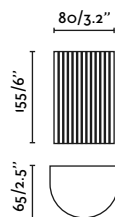

Sole R 1L

NEW

- 40526 White 20,50€
- 40527 Black 20,50€
- 40528 Grey 20,50€
- 40529 Terracotta 20,50€

Material	Body Aluminium + Steel
Light Source	1 GU10 max. 8W
Bulb incl.	No
Recom. Bulb	17316
Class	I

Sole R 2L

NEW

- 40542 White 29,70€
- 40543 Black 29,70€
- 40544 Grey 29,70€
- 40545 Terracotta 29,70€

Material	Body Aluminium + Steel
Light Source	2 GU10 max. 8W
Bulb incl.	No
Recom. Bulb	17316
Class	I