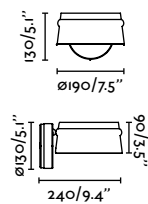

- 29395 Matt Black + Ash Wood **173,60€**
- 29565 Matt Black + Cherry Wood **173,60€**

Material	Body Steel
	Shade Wood
Power	6W
Lumen Output	221 lm
Light Source	SMD LED 2700K
Class	II
CRI	>80
Voltage (V/Hz)	220V-240V/50-60Hz