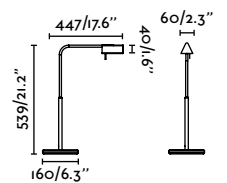

Inviting Table
Bohman And Folenius

- 57312 ● Matt White 470,70€
- 57313 ● Black 470,70€
- 57314 ● Yellow 470,70€

Material	Body Aluminium + Steel
	Diff PMMA
Power	6W
Lumen Output	586 lm
Light Source	SMD LED
Dimmable K	2700 - 4800K
Class	II
CRI	>80
Voltage (V/Hz)	100V-240V/50-60Hz
Cable	1.9 MT

Academy table
Nahrang

- 28202 ● Chrome 215,90€

Material	Body Aluminium + Steel
	Diff PMMA
Power	4WW
Lumen Output	350lm lm
Light Source	SMD LED 3000K
Class	II
CRI	>80
Voltage (V/Hz)	100V-240V/50-60Hz
Cable	2 MT