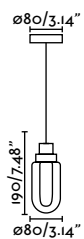

40078 ● Anthracite 167,20€

64137 ● Old Gold 43,10€

65134 ● Black 44,70€

Material	Body Steel
	Diff Glass
Power	3W
Lumen Output	168 lm
Light Source	SMD LED 2700K
Class	II
CRI	>80
Voltage (V/Hz)	220V-240V/50-60Hz
Cable	1 MT

Material	Body Steel
Light Source	1 E27 max. 15W
Bulb incl.	No
Recom. Bulb	17425
Class	I
Cable	2 MT