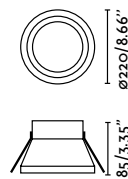

Son 112

42928 ● Matt White 33,90€

Material	Body Aluminium
	Diff PMMA
Power	8W
Lumen Output	560 lm
Light Source	SMD LED 2700K
Class	I
CRI	>80
Voltage (V/Hz)	220V-240V/50-60Hz
Cut out	ø100

Son 220

42929 2700K ● Matt White 96,50€
42930 4000K ● Matt White 96,50€

Material	Body Aluminium
	Diff PMMA
Power	24W
Lumen Output	1683 lm
Light Source	SMD LED
Class	I
CRI	>80
Voltage (V/Hz)	220V-240V/50-60Hz
Cut out	ø205