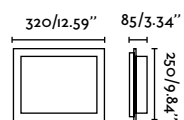

Diula 2L

62986 ●● Satin Nickel + Opal 61,60€

Material	Body Steel
	Diff Glass
Light Source	2 E27 max. 15W
Bulb incl.	No
Recom. Bulb	17463
Class	I

Diula

62987 ●● Satin Nickel + Opal 47,00€

Material	Body Steel
	Diff Glass
Light Source	1 E27 max. 15W
Bulb incl.	No
Recom. Bulb	17463
Class	I