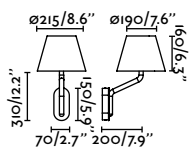

*Structures and shades also sold separately on page 632