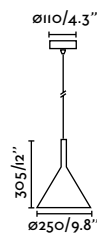

1. 64162   Black + Matt Gold **225,40€**

Material	Body Steel
	Diff PMMA
Power	24W
Lumen Output	1968 lm
Light Source	SMD LED 3000K
Class	II
CRI	>80
Voltage (V/Hz)	220V-240V/50-60Hz
Beam angle	120°
Cable	1.5 MT