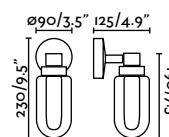

Gala

IP44

- 63504 Chrome 111,20€
- 63505 Satin Gold 111,20€
- 63506 Matt Black 111,20€

Material	Body Aluminium
	Diff Glass
Light Source	1 G9 max. 6W
Bulb incl.	No
Recom. Bulb	17495
Class	II

Bianca Àlex & Manel Llusçà

IP44

- 63510 Chrome + Opal 74,00€

Material	Body Aluminium
	Diff Glass
Light Source	1 G9 max. 6W
Bulb incl.	No
Recom. Bulb	17443
Class	II

Brume Àlex & Manel Llusçà

IP44

incl.

- 40076 Anthracite + Opal 167,20€

Material	Body Steel
	Diff Opal Glass
Power	3W
Lumen Output	168 lm
Light Source	SMD LED 2700K
Class	II
CRI	>80
Voltage (V/Hz)	100V-240V/50-60Hz