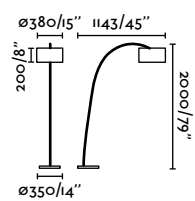

Matilda

Designed by Faro Lab

Its rotating shade system and height adjustment offer a wide variety of lighting effects, making it a multifunctional collection.

Matilda 20512-136

Matilda Table
Faro Lab

NEW

- 20512-136 ● Beige 167,20€
- 20513-137 ● Black 167,20€
- 20514-138 ● Garnet 167,20€