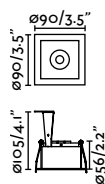

Wet

IP44

02100801 ● Matt White 24,70€

Material	Body Steel
	Diff Glass
Light Source	1 GU10 max. 8W
Bulb incl.	No
Recom. Bulb	17316
Cut out	ø65

Moist

IP44

02100901 ● Matt White 32,40€

Material	Body Steel
	Diff Glass
Light Source	1 GU10 max. 8W
Bulb incl.	No
Recom. Bulb	17316
Class	II
Cut out	78x78