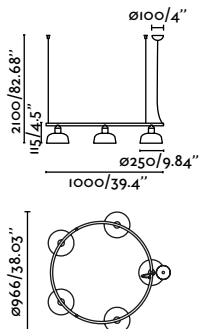

Tatawin Glass M Circular

- 20343-119-5L ●● Satin Black + Opal 1.018,40€
  20343-120-5L ●● Satin Black + Gloss Black 1.018,40€

Material	Body Steel
	Shade Glass
Light Source	5 E27 max. 15W
Bulb incl.	No
Recom. Bulb	17463
Class	II
Cable	2.5 MT

Tatawin Metal M Circular

- 20343-145-5L ●● Satin Black + Gloss White 1.018,40€
  20343-146-5L ●● Satin Black + Gloss Black 1.018,40€
  20343-147-5L ●● Satin Black + Gloss Grayish Blue 1.018,40€
  20343-148-5L ●● Satin Black + Gloss Reddish Orange 1.018,40€
  20343-149-5L ●● Satin Black + Gloss Green 1.018,40€

Material	Body Steel
	Shade Steel
Light Source	5 E27 max. 15W
Bulb incl.	No
Recom. Bulb	17463
Class	II
Cable	2.5 MT