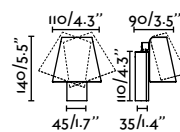

62161 ● Matt White 108,80€
62162 ● Matt Black 108,80€
62163 ● Satin Gold 128,30€
62164 ● Bronze 128,30€

Material	Body Steel
Power	4W
Lumen Output	88 lm
Light Source	SMD LED 3000K
Class	II
CRI	>80
Voltage (V/Hz)	100V-240V/50-60Hz