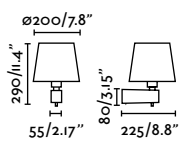

Room
Àlex & Manel Llusca

- 29974 Satin Nickel + White **81,60€**
- 29975 Satin Nickel + Black **81,60€**

Material	Body Steel
	Shade Textile
Light Source	1 E27 max. 15W
Bulb incl.	No
Recom. Bulb	17463
Class	I

Room Reader
Àlex & Manel Llusca

- 29976 Satin Nickel + White **114,20€**

Material	Body Steel
	Shade Textile
Light Source	1 E27 max. 15W
Bulb incl.	No
Recom. Bulb	17463
Reader	3W 3000K 198lm
Driver incl.	Yes
Class	II