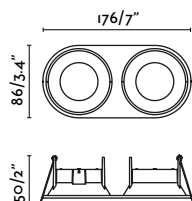

Gas R

1. 43404 Matt White 17,30€
   43405 Matt Black 17,30€

Material	Body Aluminium
Light Source	1 GU10 max. 8W
Bulb incl.	No
Recom. Bulb	17316
Cut out	ø76

Gas RCT

1. 43420 Matt White 34,70€
   43421 Matt Black 34,70€

Material	Body Aluminium
Light Source	2 GU10 max. 8W
Bulb incl.	No
Recom. Bulb	17316
Cut out	168x78

Neu

1. 63286 Matt White 49,70€

Material	Body Plaster
Light Source	1 GU5.3 max. 8W
Bulb incl.	No
Recom. Bulb	97686227
Class	III
Cut out	ø160