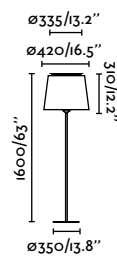

Savoy Table
Isaac Piñeiro

- 20304-82 Matt White + White 174,40€
- 20305-83 Matt Black + Black 174,40€
- 20305-84   Matt Black + Green 174,40€

Material	Body Steel
	Shade Textile
Light Source	1 E27 max. 15W
Bulb incl.	No
Recom. Bulb	17463
Class	II
Cable	2 MT

Savoy Floor
Isaac Piñeiro

- 20306-85 Matt White + White 336,30€
- 20307-86 Matt Black + Black 336,30€
- 20307-87   Matt Black + Green 336,30€

Material	Body Steel
	Shade Textile
Light Source	1 E27 max. 15W
Bulb incl.	No
Recom. Bulb	17464
Class	II
Cable	2 MT