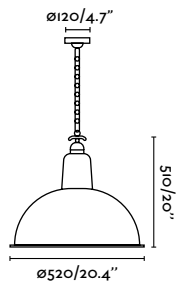

Material	Body Steel
Light Source	1 E27 max. 15W
Bulb incl.	No
Recom. Bulb	17463
Class	I
Cable	0.9 MT

Magma

- 28398 ● Matt White + Matt Silver 974,70€
 28399 ● Matt White + Matt Gold 974,70€
 29468 ● Matt Black + Matt Gold 1.003,50€