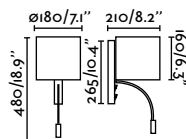

Rob Shade

68496 Bronze + Opal **144,30€**
68498 Satin Nickel + Opal **140,10€**

Tira

64322 Matt White + White **108,00€**
64323 Matt Black + Black **108,00€**

Moma

68504 Chrome + White **82,40€**

Material	Body Steel + Aluminium Shade PMMA
Light Source	1 E27 max. 15W
Bulb incl.	No
Recom. Bulb	17463
Reader	3
Driver incl.	Yes
Class	I

Material	Body Steel + Aluminium Shade Textile
Light Source	1 E27 max. 15W
Bulb incl.	No
Recom. Bulb	17463
Reader	3
Driver incl.	Yes
Class	I

Material	Body Steel Shade Textile
Light Source	1 E27 max. 15W
Bulb incl.	No
Recom. Bulb	17463
Class	I

Table&Floor
148