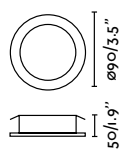

Koi

Material	Body PC
	Diff PC
Power	6W
Lumen Output	454 lm
Light Source	SMD LED 3000K
Class	II
CRI	>80
Voltage (V/Hz)	220V-240V/50-60Hz
Cut out	ø72

Ebba

Material	Body Aluminium
	Diff PMMA
Power	4W
Lumen Output	458 lm
Light Source	SMD LED 3000K
Class	II
CRI	>80
Voltage (V/Hz)	100V-240V/50-60Hz
Cut out	ø63