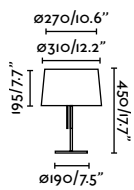

Volta table
Estudi Ribaudí

20026 ●● Matt Black + Black 175,50€

Material	Body Steel
	Shade Textile
Light Source	1 E27 max. 15W
Bulb incl.	No
Recom. Bulb	17463
Class	II
Cable	2 MT

Volta Floor
Estudi Ribaudí

20029 ●● Matt White + White 371,00€
20030 ●● Matt Black + Black 371,00€

Material	Body Steel
	Shade Textile
Light Source	1 E27 max. 15W
Bulb incl.	No
Recom. Bulb	17464
Class	II
Cable	2 MT

Wall
424