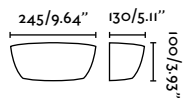

Cheras 2

63173 ● Matt White 76,00€

Material	Body Plaster
	Diff Glass
Light Source	1 R7S 78mm max. 8W
Bulb incl.	No
Recom. Bulb	17499
Class	I

Cheras 3

63174 ● Matt White 69,50€

Material	Body Plaster
	Diff Glass
Light Source	1 G9 max. 6W
Bulb incl.	No
Recom. Bulb	17466
Class	I

Cheras 4

63175 ● Matt White 93,90€

Material	Body Plaster
	Diff Glass
Light Source	1 R7S 78mm max. 8W
Bulb incl.	No
Recom. Bulb	17499
Class	I