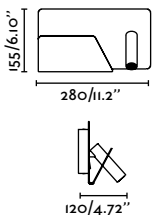

indoor

Wall

Rob 68497
Dario Fernandez and Corso Estudio | Photo by Juan de los Mares

Suau Tray Left
Nahtrang

- 62124 Matt White 164,30€
- 62125 Grey 164,30€

Material	Body Aluminium + Steel
Power	3W
Lumen Output	190 lm
Light Source	HIGH POWER LED 3000K
Class	I
CRI	>80
Voltage (V/Hz)	100V-240V/50-60Hz
Beam angle	30°