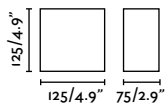

Oslo

63284 ● Matt White 49,40€

Material	Body Plaster
Light Source	1 G9 max. 6W
Bulb incl.	No
Recom. Bulb	17466
Class	I

Olaf

63278 ● Matt White 64,40€

Material	Body Plaster
	Diff PC
Light Source	2 E14 max. 8W
Bulb incl.	No
Recom. Bulb	17461
Class	I