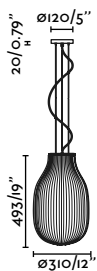

Isabelle 310
Héctor Serrano

28300 ●● Matt White + Opal 497,60€

Isabelle 400
Héctor Serrano

28301 ●● Matt White + Opal 563,50€

Isabelle 500
Héctor Serrano

28302 ●● Matt White + Opal 613,80€

Material	Body Steel
	Shade Glass
Light Source	1 E27 max. 15W
Bulb incl.	No
Recom. Bulb	17463
Class	II
Cable	2 MT

Material	Body Steel
	Shade Glass
Light Source	1 E27 max. 15W
Bulb incl.	No
Recom. Bulb	17463
Class	II
Cable	2 MT

Material	Body Steel
	Shade Glass
Light Source	1 E27 max. 15W
Bulb incl.	No
Recom. Bulb	17463
Class	II
Cable	2 MT