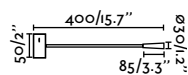

Kale

Material	Body Aluminium + Steel
Power	3W
Lumen Output	116 lm
Light Source	HIGH POWER LED 3000K
Class	II
CRI	>80
Voltage (V/Hz)	220V-240V/50-60Hz
Beam angle	45°

Lead

Material	Body Aluminium + Leather
Power	3W
Lumen Output	144 lm
Light Source	COB LED 3000K
Class	II
CRI	>80
Voltage (V/Hz)	220V-240V/50-60Hz
Beam angle	45°