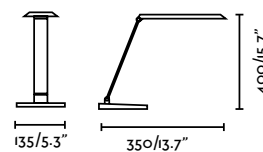

Anouk

Anouk Induction

Material	Body ABS
	Diff PMMA
Power	8W
Lumen Output	608 lm
Light Source	SMD LED 4000K
Class	II
CRI	>80
Voltage (V/Hz)	100V-240V/50-60Hz
Cable	1.5 MT

Material	Body ABS
	Diff PMMA
Power	8W
Lumen Output	608 lm
Light Source	SMD LED
Dimmable K	2700 - 6500K
Class	II
Voltage (V/Hz)	100V-240V/50-60Hz
Cable	1.5 MT