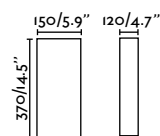

Cotton RCT Vertical 2L

- 66405 Matt White + Beige **69,80€**
- 66406   Matt White + Black **69,80€**

Cotton R Vertical

- 66407 Matt White + Beige **44,00€**
- 66408   Matt White + Black **44,00€**

Cotton R Vertical 2L

- 66409 Matt White + Beige **71,40€**
- 66410   Matt White + Black **71,40€**

Material	Body Steel
	Shade Textile
Light Source	2 E27 max. 15W
Bulb incl.	No
Recom. Bulb	17463
Class	I

Material	Body Steel
	Shade Textile
Light Source	1 E27 max. 15W
Bulb incl.	No
Recom. Bulb	17463
Class	I

Material	Body Steel
	Shade Textile
Light Source	2 E27 max. 15W
Bulb incl.	No
Recom. Bulb	17463
Class	I