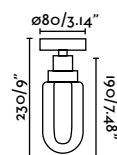

- 40077 Anthracite 167,20€

Material	Body Steel
	Diff Glass
Power	3W
Lumen Output	168 lm
Light Source	SMD LED 2700K
Class	II
CRI	>80
Voltage (V/Hz)	220V-240V/50-60Hz