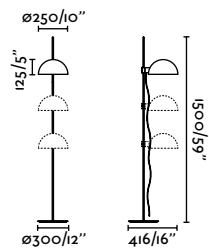

Dominica Table
Faro Lab

- 20033-122 Matt Black + Beige 213,80€
- 20033-123 Matt Black + Matt Black 217,20€

Material	Body Steel
	Shade Steel
Light Source	1 E27 max. 15W
Bulb incl.	No
Recom. Bulb	17463
Class	II
Cable	1.5 MT

Dominica Floor
Faro Lab

- 20034-122 Matt Black + Beige 304,30€
- 20034-123 Matt Black + Matt Black 304,30€

Material	Body Steel
	Shade Steel
Light Source	1 E27 max. 15W
Bulb incl.	No
Recom. Bulb	17463
Class	II
Cable	3.5 MT

Wall
346