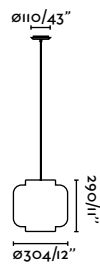

65134-72 ●● Black + Rattan 212,60€

Material	Body Steel
	Shade Rattan
Light Source	1 E27 max. 15W
Bulb incl.	No
Recom. Bulb	17426
Class	I
Cable	2 MT

Material	Body Steel
	Shade Rattan
Light Source	1 E27 max. 15W
Bulb incl.	No
Recom. Bulb	17426
Class	I
Cable	2 MT

Material	Body Steel
	Shade Rattan
Light Source	1 E27 max. 15W
Bulb incl.	No
Recom. Bulb	17426
Class	I
Cable	2 MT