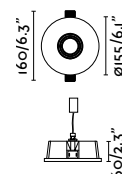

Gas R

1. 43404 Matt White 17,30€
   43405 Matt Black 17,30€

Material	Body Aluminium
Light Source	1 GU10 max. 8W
Bulb incl.	No
Recom. Bulb	17316
Cut out	ø76

Gas RCT

1. 43420 Matt White 34,70€
   43421 Matt Black 34,70€

Material	Body Aluminium
Light Source	2 GU10 max. 8W
Bulb incl.	No
Recom. Bulb	17316
Cut out	168x78

Neu

1. 63286 Matt White 49,70€

Material	Body Plaster
Light Source	1 GU5.3 max. 8W
Bulb incl.	No
Recom. Bulb	97686227
Class	III
Cut out	ø160