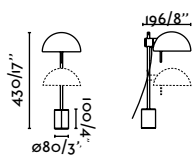

Matilda Table
Faro Lab

NEW

- 20512-136 ● Beige 167,20€
- 20513-137 ● Black 167,20€
- 20514-138 ● Garnet 167,20€

Material	Body Steel
	Shade Steel
Light Source	1 E14 max. 15W
Bulb incl.	No
Recom. Bulb	17519
Class	II
Cable	2.5 MT

Matilda Floor
Faro Lab

NEW

- 20516-136 ● Beige 212,90€
- 20517-137 ● Black 212,90€
- 20518-138 ● Garnet 212,90€

Material	Body Steel
	Shade Steel
Light Source	1 E14 max. 15W
Bulb incl.	No
Recom. Bulb	17519
Class	II
Cable	2.5 MT

Surface
338