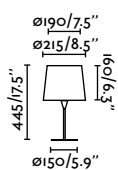

Conga Table S
Faro Lab

- 64316-01 Matt White + White **113,10€**
- 64316-02 Matt White + Beige **113,10€**
- 64317-03 Matt Black + Black **113,10€**

Conga Table
Faro Lab

- 64310-04 Matt White + White **149,00€**
- 64310-05 Matt White + Beige **149,00€**
- 64311-06 Matt Black + Black **149,00€**

Conga Floor
Faro Lab

- 64312-07 Matt White + White **295,90€**
- 64312-08 Matt White + Beige **295,90€**
- 64313-09 Matt Black + Black **295,90€**

Material	Body Steel
	Shade Textile
Light Source	1 E27 max. 15W
Bulb incl.	No
Recom. Bulb	17463
Class	II
Cable	1.5 MT

Material	Body Steel
	Shade Textile
Light Source	1 E27 max. 15W
Bulb incl.	No
Recom. Bulb	17463
Class	II
Cable	1.5 MT

Material	Body Steel
	Shade Textile
Light Source	1 E27 max. 15W
Bulb incl.	No
Recom. Bulb	17464
Class	I
Cable	1.8 MT

Switch

Suspended
252

*Structures and shades also sold separately on page 632