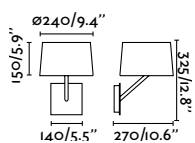

Handy
Jordi Blasi

28413 ●● Matt White + White 115,70€

Handy Right
Jordi Blasi

28414 ●● Matt White + White 258,00€

Handy Left
Jordi Blasi

28415 ●● Matt White + White 258,00€

Material	Body Steel
	Shade Textile
Light Source	1 E27 max. 15W
Bulb incl.	No
Recom. Bulb	17463
Class	I

Material	Body Steel
	Shade Textile
Light Source	1 E27 max. 15W
Bulb incl.	No
Recom. Bulb	17463
Reader	3
Driver incl.	Yes
Class	I

Material	Body Steel
	Shade Textile
Light Source	1 E27 max. 15W
Bulb incl.	No
Recom. Bulb	17463
Reader	3
Driver incl.	Yes
Class	I