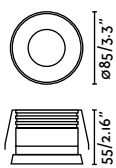

Gas R

1. 43404 Matt White 17,30€
   43405 Matt Black 17,30€

Material	Body Aluminium
Light Source	1 GU10 max. 8W
Bulb incl.	No
Recom. Bulb	17316
Cut out	ø76

Gas RCT

1. 43420 Matt White 34,70€
   43421 Matt Black 34,70€

Material	Body Aluminium
Light Source	2 GU10 max. 8W
Bulb incl.	No
Recom. Bulb	17316
Cut out	168x78

Neu

1. 63286 Matt White 49,70€

Material	Body Plaster
Light Source	1 GU5.3 max. 8W
Bulb incl.	No
Recom. Bulb	97686227
Class	III
Cut out	ø160