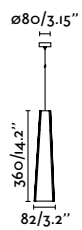

Pluma
Nahtrang

incl.

64172 ●● Matt Black + Matt Gold 129,30€

Material	Body Aluminium
	Diff PMMA
Power	6W
Lumen Output	161 lm
Light Source	SMD LED 3000K
Class	II
CRI	>80
Voltage (V/Hz)	220V-240V/50-60Hz
Cable	1.5 MT

Side 200
Àlex & Manel Llusçà

62139 ●● Matt Black + Satin Copper 79,30€

Material	Body Steel
	Diff Glass
Light Source	1 G9 max. 6W
Bulb incl.	No
Recom. Bulb	17443
Class	II
Cable	1.5 MT

*Compatible with track system on page 284