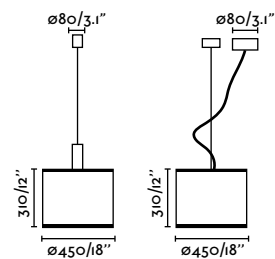

*Structures and shades also sold separately on page 632
*Compatible with track system on page 284