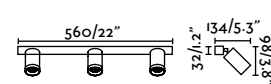

- 43744 ● Matt White 124,50€
- 43745 ● Matt Black 124,50€

Material	Body Aluminium
Light Source	1 GU10 max. 5W
Bulb incl.	No
Recom. Bulb	17334
Class	I

Material	Body Aluminium
Light Source	2 GU10 max. 5W
Bulb incl.	No
Recom. Bulb	17334
Class	I

Material	Body Aluminium
Light Source	3 GU10 max. 5W
Bulb incl.	No
Recom. Bulb	17334
Class	I