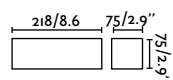

Cheras 4

63175 ● Matt White 93,90€

Material	Body Plaster
	Diff Glass
Light Source	1 R7S 78mm max. 8W
Bulb incl.	No
Recom. Bulb	17499
Class	I

indoor

Wall

Eaco 1

63176 ● Matt White 63,50€

Material	Body Plaster
Light Source	1 G9 max. 6W
Bulb incl.	No
Recom. Bulb	17466
Class	I