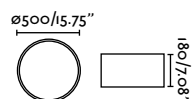

Seven 400

68298 ●● Matt White + White 148,70€

Material	Body Steel
	Diff Textile
	Shade Textile
Light Source	2 E27 max. 15W
Bulb incl.	No
Recom. Bulb	17463
Class	I

Seven 500

68317 ●● Matt White + White 189,50€

Material	Body Steel
	Diff Textile
	Shade Textile
Light Source	3 E27 max. 15W
Bulb incl.	No
Recom. Bulb	17463
Class	I

Suspended
250