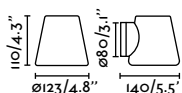

Gala

IP44

- 63504 Chrome 111,20€
- 63505 Satin Gold 111,20€
- 63506 Matt Black 111,20€

Material	Body Aluminium
	Diff Glass
Light Source	1 G9 max. 6W
Bulb incl.	No
Recom. Bulb	17495
Class	II

Bianca Àlex & Manel Llusçà

IP44

- 63510 Chrome + Opal 74,00€

Material	Body Aluminium
	Diff Glass
Light Source	1 G9 max. 6W
Bulb incl.	No
Recom. Bulb	17443
Class	II

Brume Àlex & Manel Llusçà

IP44

incl.

- 40076 Anthracite + Opal 167,20€

Material	Body Steel
	Diff Opal Glass
Power	3W
Lumen Output	168 lm
Light Source	SMD LED 2700K
Class	II
CRI	>80
Voltage (V/Hz)	100V-240V/50-60Hz