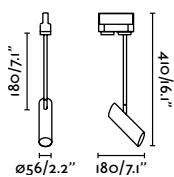

Surface track 2mts

- 64211A White 98,40€
- 64213A Black 98,40€
- 64215A Grey 98,40€

Material **Body Aluminium**