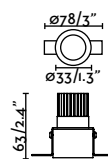

*Drivers info on page 637