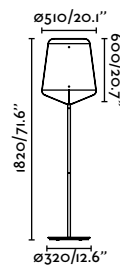

Suspended
260

Wall
524