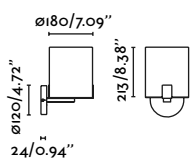

Nila Wall

20052 ●● Matt Black + Off White 76,00€

Material	Body Steel
	Shade Textile
Light Source	1 E27 max. 15W
Bulb incl.	No
Recom. Bulb	17463
Class	I

Nila Reader

Material	Body Steel
	Shade Textile
Light Source	1 E27 max. 15W
Bulb incl.	No
Recom. Bulb	17463
Reader	3W 3000K 280lm
Driver incl.	Yes
Class	I

Table&Floor
134