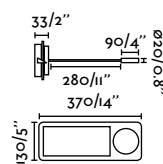

Mood SQ Reader
Nahtrng

- 20060   Oak + Black **114,40€**
- 20064   Black + Black **100,00€**

Material	Body Steel + Wood
Power	2W
Lumen Output	69 lm
Light Source	SMD LED 3000K
Reader	2W 105lm
Class	II
CRI	>80
Voltage (V/Hz)	220V-240V/50-60Hz
Beam angle	325°

Mood RCT Reader
Nahtrng

- 20062   Oak + Black **180,70€**
- 20063   Black + Black **177,30€**

Material	Body Steel + Wood
	Diff PMMA
Power	6W
Lumen Output	79 lm
Light Source	SMD LED 3000K
Reader	2W 3000K 69lm
Class	II
CRI	>80
Voltage (V/Hz)	220V-240V/50-60Hz