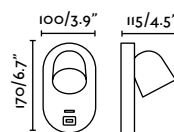

Stan Switch

- 43767 Matt White 61,60€
- 43768 Matt Black 61,60€

Material	Body Aluminium + ABS
Light Source	1 GU10 max. 5W
Bulb incl.	No
Recom. Bulb	17334
Class	I

Corb

1. USB Type A port
2. 40135 Matt White 78,80€
   - 40136 Matt Black 78,80€

1. USB Type C port
2. 40136N NEW Matt Black 78,80€

Material	Body Aluminium
Light Source	1 GU10 max. 8W
Bulb incl.	No
Recom. Bulb	17316
Class	I

It has a USB Type A port for charging