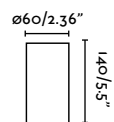

Ten 140
Faro Lab

- 62170 Matt White 49,50€
- 62171 Matt Black 49,50€
- 62172 Old Gold 49,50€

Material	Body Aluminium
Light Source	1 E27 max. 15W
Bulb incl.	No
Recom. Bulb	17464
Class	II

Ten 70
Faro Lab

- 62150 Matt White 44,70€
- 62151 Matt Black 44,70€
- 62152 Old Gold 48,30€
- 62153 Satin Gold 48,30€
- 62154 Gloss Copper 48,30€
- 62155 Satin Nickel 48,30€

Material	Body Aluminium
Light Source	1 E27 max. 15W
Bulb incl.	No
Recom. Bulb	17464
Class	II