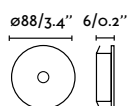

Canopy recessed

With frame

64231

● 64,10€

Trimless

64232

● 64,10€

Compatible in these situations

Other solutions

Hook

68602

● 11,50€

*Track connector for suspension

Track

01997001

● White 13,60€

01997002

● Black 13,60€

*Accessories compatible with all pendants with bulb and without turnbuckle.