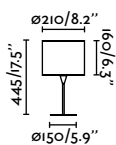

*Structures and shades also sold separately on page 632