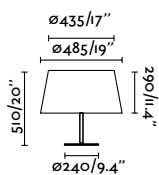

Windsor Table

Faro Lab

NEW

- 20225-130 Matt Black + Grey 207,60€
- 20225-151 Matt Black + Linen 207,60€
- 20226-151 Matt White + Linen 207,60€

Material	Body Steel
	Diff Textile
	Shade Textile
Light Source	1 E27 max. 15W
Bulb incl.	No
Recom. Bulb	17463
Class	II
Cable	2 MT

Windsor Floor

Faro Lab

NEW

- 20227-131 Matt Black + Grey 409,60€
- 20227-152 Matt Black + Linen 409,60€
- 20228-152 Matt White + Linen 409,60€

Material	Body Steel
	Diff Textile
	Shade Textile
Light Source	1 E27 max. 15W
Bulb incl.	No
Recom. Bulb	17464
Class	II
Cable	2 MT

Suspended
256

Wall
424