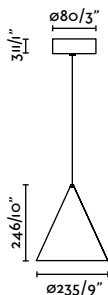

Lina

incl.

NEW

22028 ● Black 144,20€
22029 ● White 144,20€

Material	Body Aluminium
	Diff PC
	Shade Aluminium
Power	12W
Lumen Output	524 lm
Light Source	MODULO LED 2700K
Class	II
CRI	90
Voltage (V/Hz)	220V-240V/50-60Hz
Beam angle	85°
Cable	1.5 MT

Anna

incl.

NEW

22032 ● Black 96,20€
22033 ● White 96,20€

Material	Body Aluminium
	Diff PMMA
	Shade Aluminium
Power	4W
Lumen Output	205 lm
Light Source	SMD LED 2700K
Class	II
CRI	90
Voltage (V/Hz)	220V-240V/50-60Hz
Beam angle	18°
Cable	1.5 MT

*Compatible with Neso Slim. Check our Architectural catalogue on page 416