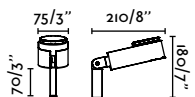

Academy
Nahtrang

- 28200 ● Chrome 141,40€

Material	Body Steel
	Diff PMMA
Power	4WW
Lumen Output	350lm lm
Light Source	SMD LED 3000K
Class	I
CRI	>80
Voltage (V/Hz)	100V-240V/50-60Hz

Table
150

Clip
162

Table
150