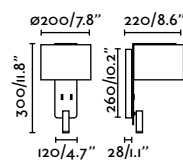

Fold
Nutcreatives

- 64302 Matt White + White **105,60€**
- 64303 Matt Black + Black **105,60€**

Material	Body Steel
	Shade Textile
Light Source	1 E27 max. 15W
Bulb incl.	No
Recom. Bulb	17463
Class	I

Fold Reader
Nutcreatives

- 64304 Matt White + White **162,10€**
- 64305 Matt Black + Black **162,10€**

Material	Body Steel
	Shade Textile
Light Source	1 E27 max. 15W
Bulb incl.	No
Recom. Bulb	17463
Reader	3W 3000K 200lm
Driver incl.	Yes
Class	I