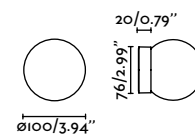

Lago

IP44

63503 Chrome 99,50€

Material	Body Aluminium
	Diff Glass
Light Source	1 G9 max. 6W
Bulb incl.	No
Recom. Bulb	17495
Class	II

Ping

IP44

60010 Matt White + Opal 92,50€
60011 Matt Black + Opal 92,50€

Material	Body Aluminium
	Diff Glass
Power	7,8W
Lumen Output	756 lm
Light Source	SMD LED 3000K
Class	II
CRI	90
Voltage (V/Hz)	220V-240V/50-60Hz