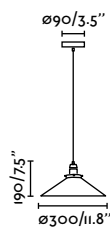

Wall
364

*Compatible with track system on page 284