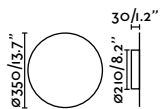

Board 350

01040 ● Blackboard 152,20€

Material	Body Steel
	Diff PMMA
Power	8W
Lumen Output	191 lm
Light Source	SMD LED 2700K
Class	I
CRI	>80
Voltage (V/Hz)	220V-240V/50-60Hz

Board 450

01041 ● Blackboard 203,90€

Material	Body Steel
	Diff PMMA
Power	12W
Lumen Output	386 lm
Light Source	SMD LED 2700K
Class	I
CRI	>80
Voltage (V/Hz)	220V-240V/50-60Hz