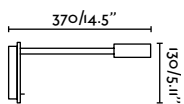

Juliet USC C

41025NA Chrome 106,10€

Material	Body Aluminium + Steel
Power	3W
Lumen Output	199 lm
Light Source	SMD LED 3000K
Reader	3W 3000K 150lm
Class	II
CRI	>80
Voltage (V/Hz)	100V-240V/50-60Hz
Beam angle	30°

Flin

64318 Matt White 74,80€
64319 Matt Black 74,80€

Material	Body Steel + Aluminium
Power	3W
Lumen Output	153 lm
Light Source	HIGH POWER LED 3000K
Class	I
CRI	>80
Voltage (V/Hz)	100V-240V/50-60Hz
Beam angle	30°