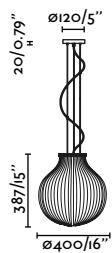

Isabelle 310
Héctor Serrano

28300 ●● Matt White + Opal 497,60€

Isabelle 400
Héctor Serrano

28301 ●● Matt White + Opal 563,50€

Isabelle 500
Héctor Serrano

28302 ●● Matt White + Opal 613,80€

Material	Body Steel
	Shade Glass
Light Source	1 E27 max. 15W
Bulb incl.	No
Recom. Bulb	17463
Class	II
Cable	2 MT

Material	Body Steel
	Shade Glass
Light Source	1 E27 max. 15W
Bulb incl.	No
Recom. Bulb	17463
Class	II
Cable	2 MT

Material	Body Steel
	Shade Glass
Light Source	1 E27 max. 15W
Bulb incl.	No
Recom. Bulb	17463
Class	II
Cable	2 MT