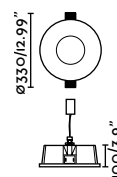

*Drivers info on page 637