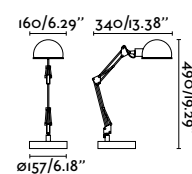

Ito

52071

●● Matt Black + Satin Nickel
107,90€

Banker

68334

●● Old Gold + Green 128,30€

Baobab

51908

●● Matt White 43,80€

51909

●● Matt Black 43,80€

51910

●● Grey 43,80€

Material	Body ABS + Aluminium
	Diff PMMA
Power	5W
Lumen Output	531 lm
Light Source	SMD LED 3000K
Class	II
CRI	>80
Voltage (V/Hz)	220V-240V/50-60Hz
Cable	1.8 MT

Material	Body Steel
	Diff Glass
Light Source	1 E27 max. 15W
Bulb incl.	No
Recom. Bulb	17463
Class	II
Cable	1.9 MT

Material	Body Steel
Light Source	1 E14 max. 8W
Bulb incl.	No
Recom. Bulb	17461
Class	II
Cable	1.7 MT