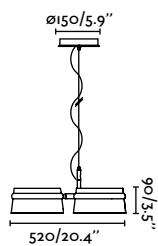

1. 29397 Matt Black + Ash Wood 447,10€
   29567 Matt Black + Cherry Wood 447,10€

Material	Body Steel
	Shade Wood
Power	18W
Lumen Output	663 lm
Light Source	SMD LED 2700K
Class	II
CRI	>80
Voltage (V/Hz)	100V-240V/50-60Hz
Cable	1.2 MT