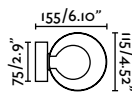

62830 ●● Matt Black + Opal 108,30€

40085 ●● Old Gold + Opal 99,80€

40086 ●● Chrome + Opal 99,80€

40087 ●● Bronze + Opal 99,80€

40088 ●● Black + Opal 97,00€

Material	Body Stainless Steel
	Diff Glass
Power	6W
Lumen Output	503 lm
Light Source	SMD LED 3000K
Class	II
CRI	>80
Voltage (V/Hz)	220V-240V/50-60Hz

Material	Body Steel
	Diff Glass
Light Source	1 G9 max. 6W
Bulb incl.	No
Recom. Bulb	17443
Class	II