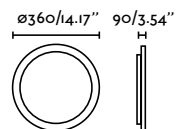

Ami

1. 63397 ● Matt White 89,20€
   63398 ● Satin Nickel 89,20€

Foro

1. 63404 ● Matt White 155,90€

Kao

1. 63399 ● Chrome 190,40€

Material	Body Aluminium
	Diff PC
Power	15W
Lumen Output	1239 lm
Light Source	SMD LED 2700K
Class	II
CRI	>80
Voltage (V/Hz)	220V-240V/50-60Hz

Material	Body Aluminium
	Diff PMMA
Power	24W
Lumen Output	1900 lm
Light Source	SMD LED 3000K
Class	II
CRI	>80
Voltage (V/Hz)	220V-240V/50-60Hz

Material	Body Aluminium
	Diff PMMA
Power	35W
Lumen Output	2409 lm
Light Source	SMD LED 3000K
Class	II
CRI	>80
Voltage (V/Hz)	100V-240V/50-60Hz