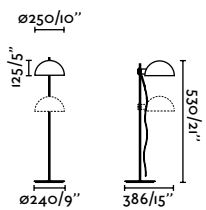

Dominica Table
Faro Lab

- 20033-122 Matt Black + Beige 213,80€
- 20033-123 Matt Black + Matt Black 217,20€

Material	Body Steel
	Shade Steel
Light Source	1 E27 max. 15W
Bulb incl.	No
Recom. Bulb	17463
Class	II
Cable	1.5 MT

Dominica Floor
Faro Lab

- 20034-122 Matt Black + Beige 304,30€
- 20034-123 Matt Black + Matt Black 304,30€

Material	Body Steel
	Shade Steel
Light Source	1 E27 max. 15W
Bulb incl.	No
Recom. Bulb	17463
Class	II
Cable	3.5 MT

Wall
346