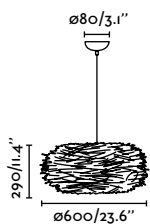

Nido

68153

●● Matt Black + Brown 257,40€

Material	Body Steel
	Shade Cane
Light Source	1 E27 max. 15W
Bulb incl.	No
Recom. Bulb	17464
Class	I
Cable	1.5 MT

Vesper 600 Nahrang

29986

●● Matt White + Beige 255,40€

Material	Body Steel
	Diff PC
	Shade Textile
Light Source	2 E27 max. 15W
Bulb incl.	No
Recom. Bulb	17463
Class	I
Cable	2 MT

*Compatible with track system on page 284