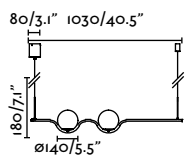

Le Vita Pendant
Nahtrang

- 29691   Gloss Gold + Opal **591,50€**
- 29696   Matt Black + Opal **558,10€**

Material	Body Steel
	Diff Glass
Power	14W
Lumen Output	1392 lm
Light Source	SMD LED 2700K
Class	I
CRI	>80
Voltage (V/Hz)	220V-240V/50-60Hz
Cable	1.5 MT

Le Vita Pendant Floor
Nahtrang

- 29694   Gloss Gold + Opal **460,50€**
- 29699   Matt Black + Opal **446,40€**

Material	Body Steel
	Diff Glass
Power	7W
Lumen Output	694 lm
Light Source	SMD LED 2700K
Class	II
CRI	>80
Voltage (V/Hz)	220V-240V/50-60Hz
Cable	1.5 MT

*Max. ceiling height 3mts.