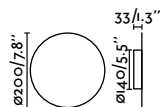

Tera

63184 ● Matt White 102,50€

Luna

63225 ● Matt White 94,00€

Kamen

63311 ● Beige 63,70€

63312 ● Grey 63,70€

Material	Body Plaster
Power	6W
Lumen Output	491 lm
Light Source	SMD LED 2700K
Class	II
CRI	>80
Voltage (V/Hz)	220V-240V/50-60Hz

Material	Body Plaster
	Diff PMMA
Power	5W
Lumen Output	356 lm
Light Source	SMD LED 2700K
Class	II
CRI	>80
Voltage (V/Hz)	220V-240V/50-60Hz

Material	Body Concrete
Light Source	1 G9 max. 6W
Bulb incl.	No
Recom. Bulb	17466
Class	I