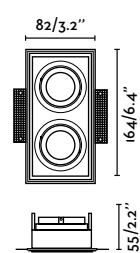

- 40126 ● Matt White 43,40€
- 40127 ● Matt Black 43,40€

- 40124 ● Matt White 33,60€
- 40125 ● Matt Black 33,60€

- 40122 ● Matt White 43,70€
- 40123 ● Matt Black 43,70€

Material	Body Steel
Light Source	2 GU10 max. 8W
Bulb incl.	No
Recom. Bulb	17316
Voltage (V/Hz)	100V-240V/50-60Hz
Socket incl.	No
Recom. Socket	43065
Cut out	83x165

Material	Body Steel
Light Source	2 GU10 max. 8W
Bulb incl.	No
Recom. Bulb	17316
Voltage (V/Hz)	100V-240V/50-60Hz
Socket incl.	No
Recom. Socket	43065
Cut out	83x165

Material	Body Steel
Light Source	2 GU10 max. 8W
Bulb incl.	No
Recom. Bulb	17316
Voltage (V/Hz)	100V-240V/50-60Hz
Socket incl.	No
Recom. Socket	43065
Cut out	182x93