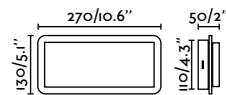

Well Induction

Mood RCT Nahtrng

64030 ● Matt White 161,50€

20061 ●● Oak + Black 154,80€

Material	Body Aluminium + PP
	Diff PMMA
Power	7W
Lumen Output	248 lm
Light Source	SMD LED 2700K
Class	I
CRI	≥90
Voltage (V/Hz)	100V-240V/50Hz

Material	Body Steel + Wood
	Diff PMMA
Power	6W
Lumen Output	79 lm
Light Source	SMD LED 3000K
Class	II
CRI	>80
Voltage (V/Hz)	220V-240V/50-60Hz