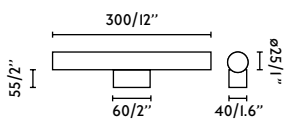

Calma 300

IP44

NEW

- 63546 White + Opal White **43,80€**
- 63547 Black + Opal White **43,80€**
- 63548 Brushed Gold + Opal White **54,10€**
- 63549 Yellow + Opal White **43,80€**
- 63550 Blue + Opal White **43,80€**
- 63551 Terracotta + Opal White **43,80€**

Material	Body Steel + Glass
Light Source	S14D max. 5W
Bulb incl.	Yes
Class	II

Calma 500

IP44

NEW

- 63552 White + Opal White **48,70€**
- 63553 Black + Opal White **48,70€**
- 63554 Brushed Gold + Opal White **58,90€**
- 63555 Yellow + Opal White **48,70€**
- 63556 Blue + Opal White **48,70€**
- 63557 Terracotta + Opal White **48,70€**

Material	Body Steel + Glass
Light Source	S14D max. 7W
Bulb incl.	Yes
Class	II