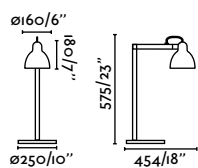

Venice Table
Adolfo Abejón

- 64276-115 ●● Satin Black + Blue **286,20€**
- 64276-111 ●● Satin Black + White **286,20€**
- 64276-112 ●● Satin Black + Gloss Black **286,20€**
- 64276-114 ●||| Satin Black + White & Gloss Black **317,00€**
- 64276-113 ●● Satin Black + Pink **286,20€**

Material	Body Steel
	Shade Ceramic
Light Source	1 E27 max. 15W
Bulb incl.	No
Recom. Bulb	17463
Class	II
Cable	1.5 MT

Venice Floor
Adolfo Abejón

- 64275-115 ●● Satin Black + Blue **350,80€**
- 64275-111 ●● Satin Black + White **350,80€**
- 64275-112 ●● Satin Black + Gloss Black **350,80€**
- 64275-114 ●||| Satin Black + White & Gloss Black **381,50€**
- 64275-113 ●● Satin Black + Pink **350,80€**

Material	Body Steel
	Shade Ceramic
Light Source	1 E27 max. 15W
Bulb incl.	No
Recom. Bulb	17463
Class	II
Cable	2 MT