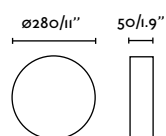

Zon

63291 ● Matt White 84,40€

Material	Body Steel
	Diff PMMA
Power	18W
Lumen Output	1626 lm
Light Source	SMD LED 3000K
Class	II
CRI	85
Voltage (V/Hz)	220V-240V/50Hz

Vuk

64188 ● Matt White 204,60€

64188N ● Matt Black 204,60€

Material	Body Steel
	Diff PMMA
Power	40W
Lumen Output	2404 lm
Light Source	SMD LED 2700K
Class	II
CRI	>80
Voltage (V/Hz)	220V-240V/50-60Hz