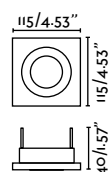

Argon R

- 43401 Matt White 22,00€
- 43411 Matt Black 22,00€

Material	Body Aluminium
Light Source	1 GU10 max. 8W
Bulb incl.	No
Recom. Bulb	17316
Voltage (V/Hz)	100V-240V/50-60Hz
Socket incl.	No
Recom. Socket	43065
Cut out	ø100

Argon SQ

- 43402 Matt White 22,00€
- 43412 Matt Black 22,00€

Material	Body Aluminium
Light Source	1 GU10 max. 8W
Bulb incl.	No
Recom. Bulb	17316
Voltage (V/Hz)	100V-240V/50-60Hz
Socket incl.	No
Recom. Socket	43065
Cut out	100x100

Argon RCT

- 43403 Matt White 41,70€
- 43413 Matt Black 41,90€

Material	Body Aluminium
Light Source	2 GU10 max. 8W
Bulb incl.	No
Recom. Bulb	17316
Voltage (V/Hz)	100V-240V/50-60Hz
Socket incl.	No
Recom. Socket	43065
Cut out	220x102