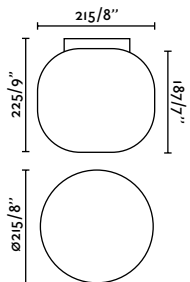

Amelia
Héctor Serrano

IP44

- 68610 Matt White + Opal White 121,60€
- 68611 Matt Black + Opal White 121,60€

Material	Body Steel
	Diff Glass
Light Source	1 E27 max. 15W
Bulb incl.	No
Recom. Bulb	17463
Class	II

Brume
Àlex & Manel Llusçà

IP44 incl.

- 40077 Anthracite 167,20€

Material	Body Steel
	Diff Glass
Power	3W
Lumen Output	168 lm
Light Source	SMD LED 2700K
Class	II
CRI	>80
Voltage (V/Hz)	220V-240V/50-60Hz