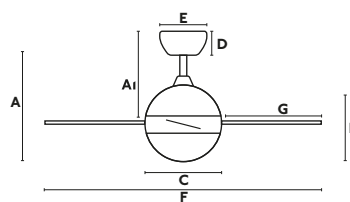

Smart option

Hvar

34300 371,30€
34300WT NEW 464,50€ Tuya Smart
34300WW NEW 530,20€ Wiz Smart
Body Matt White
Blades Matt White

Material	Body Steel	Power	22W
	Blades ABS	Lumen Output	1946 lm
Programmer	1-4-8hr	Light Source	SMD LED 6500K
W	5-8-14-20-27-34	Dimmable K	3000 - 4500 - 6500K
RPM	139-172-206-245-268-300	CRI	>80
Airflow	130 m3 min	Driver incl.	Yes
V/Hz	220V-240V/50Hz	Material Diff	PMMA
Accessories ☉	33974 DC Wall Control		
Incl. downrod	127-250 mm		