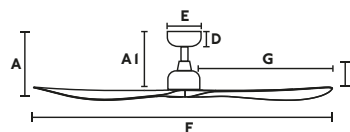

A	A1
265/10.43"	220/8.66"
B	C
154/6.06"	100/3.94"
D	E
60/2.4"	130/5.12"
F	G
ø1320/52"	687/27.05"
Downrod L	Downrod ø
100/3.94"	26/1.02"