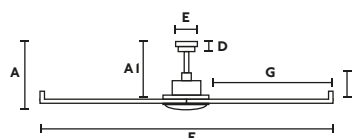

A	A1
475/18.7"	425/16.73"
B	C
160/6.3"	300/11.81"
D	E
65/2.6"	200/7.87"
F	G
ø3000/118.1"	1350/53.15"
Downrod L	Downrod ø
127-305/5"	26/1.02"