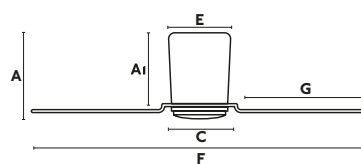

A	A1
215/8.46"	190/7.48"
B	C
250/9.84"	180/7.09"
D	E
	170/6.69"
F	G
ø1320/52"	570/22.44"
Downrod L	Downrod ø