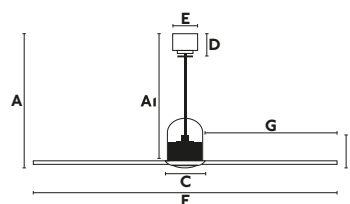

A	A1
640/25.2"	630/24.8"
B	C
180/7.09"	160/6.3"
D	E
60/2.4"	130/5.12"
F	G
ø1280/50.4"	555/21.85"
Downrod L	Downrod ø
100-200-460/3.94"	26/1.02"