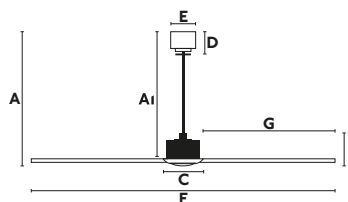

A	A1
640/25.2"	630/24.8"
B	C
180/7.09"	160/6.3"
D	E
60/2.4"	130/5.12"
F	G
ø1280/50.4"	555/21.85"
Downrod L	Downrod ø
100-200-460/3.94"	26/1.02"