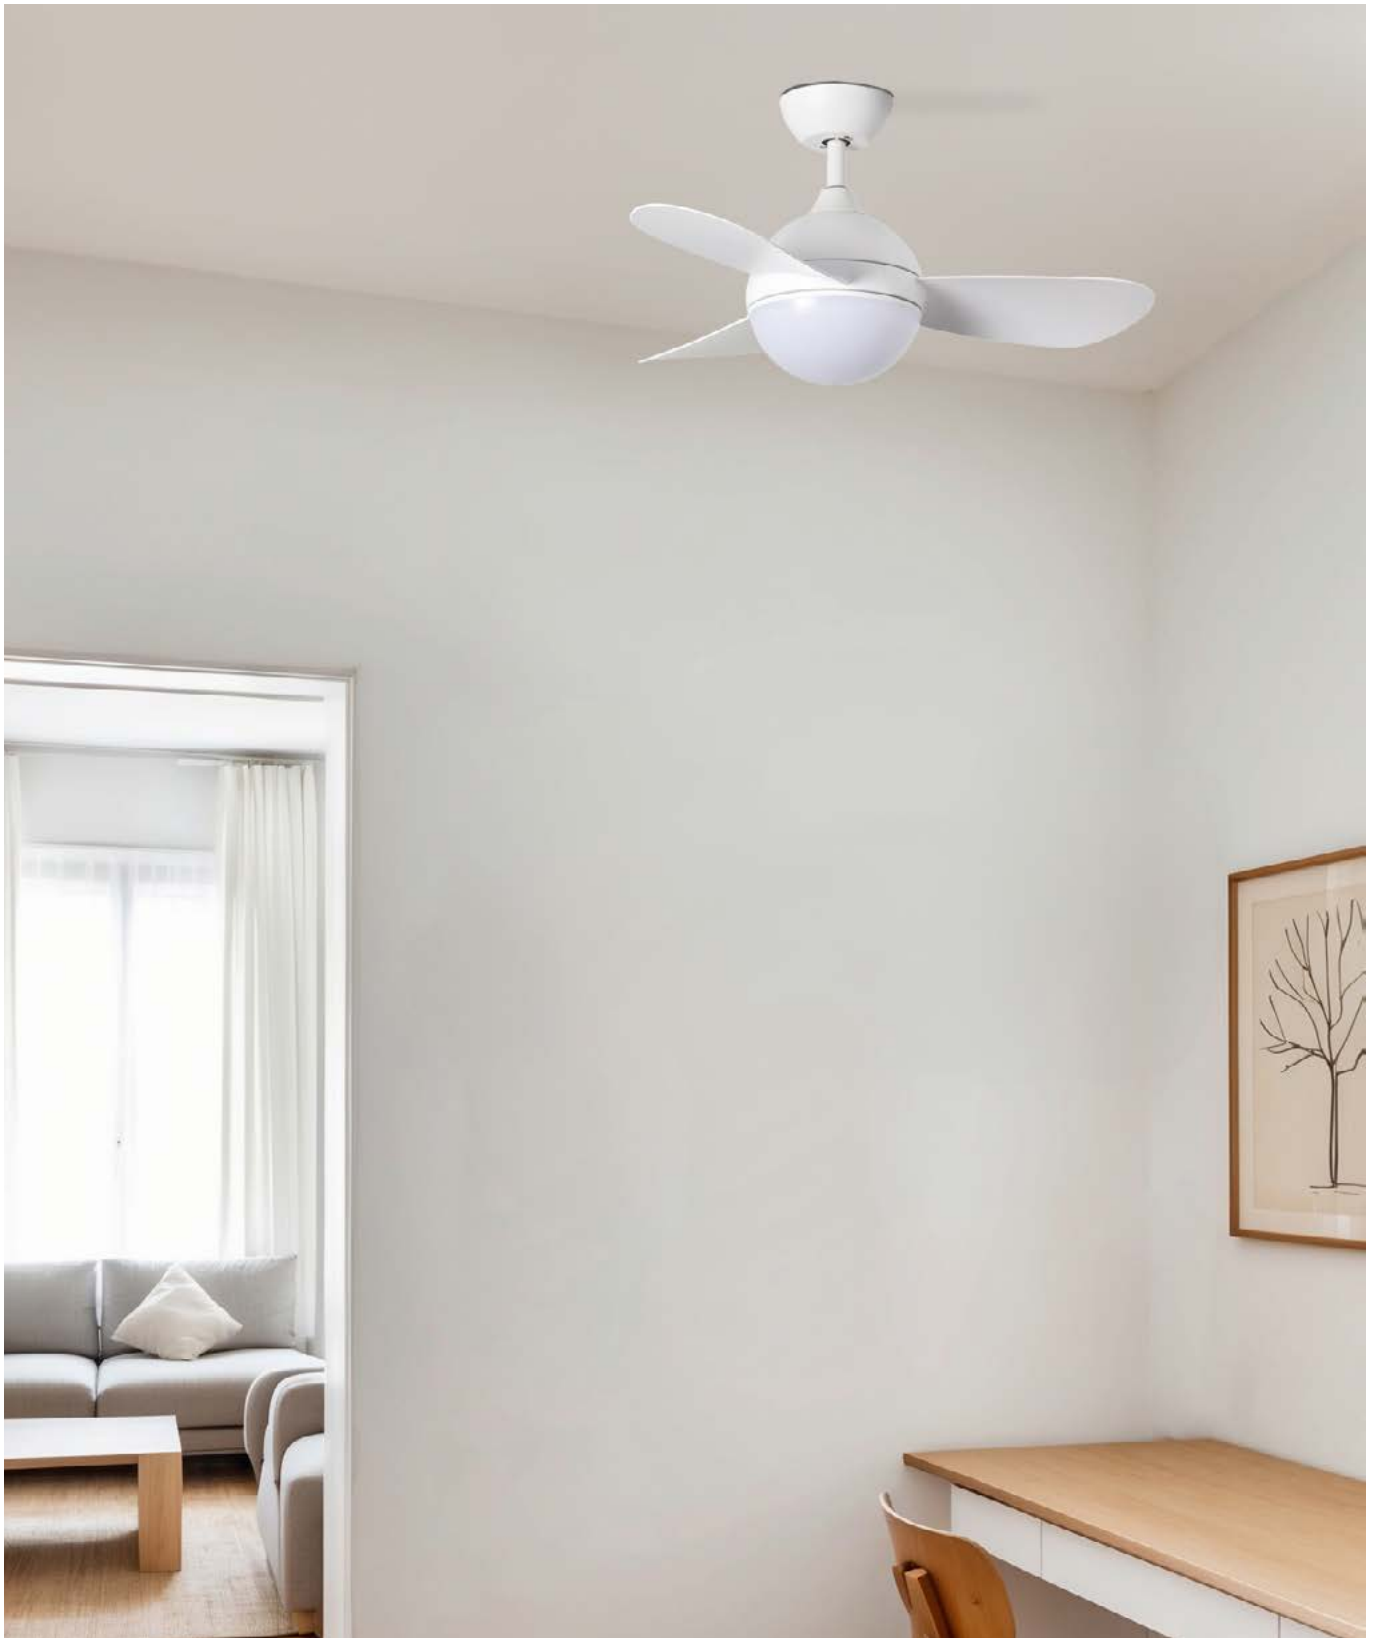

Adjustable color temperature