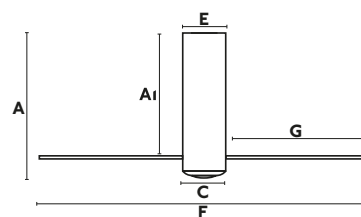

A	A1
450/17.72"	420/16.54"
B	C
420/16.54"	160/6.3"
D	E
	130/5.12"
F	G
ø1280/50.4"	430/16.93"
Downrod L	Downrod ø
460/18.11"	26/1.02"