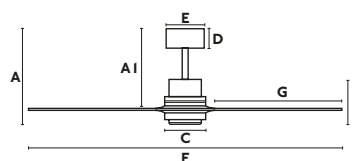

A	A1
340/13.39"	300/11.81"
B	C
110/4.33"	
D	E
65/2.6"	150/5.91"
F	G
ø1070/42.1"	460/18.11"
Downrod L	Downrod ø
153/6.02"	21/0.83"