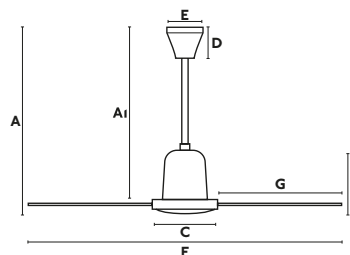

A	A1
483/19.02"	440/17.32"
B	C
160/6.3"	180/7.09"
D	E
120/4.7"	145/5.71"
F	G
ø1400/55.1"	555/21.85"
Downrod L	Downrod ø
273/10.75"	21/0.83"