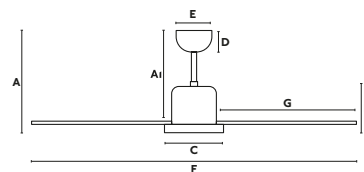

A	A1
460/18.11"	425/16.73"
B	C
220/8.66"	240/9.45"
D	E
50/2"	150/5.91"
F	G
Ø2130/83.9"	950/37.4"
Downrod L	Downrod Ø
230/9.06"	26/1.02"