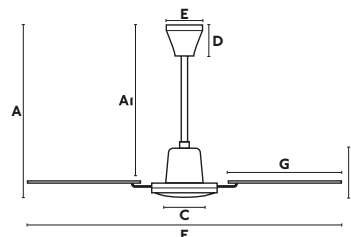

A	A1
600/23.62"	500/19.69"
B	C
160/6.3"	200/7.87"
D	E
60/2.4"	130/5.12"
F	G
ø1400/55.1"	590/23.23"
Downrod L	Downrod ø
510/20.08"	21/0.83"