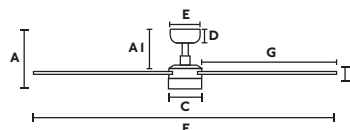

A	A1
257/10.12"	178/7.01"
B	C
142/5.59"	150/5.91"
D	E
60/2.4"	130/5.12"
F	G
ø1320/52"	585/23.03"
Downrod L	Downrod ø
100/3.94"	26/1.02"