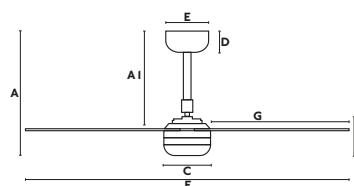

A	A1
235/9.25"	173/6.81"
B	C
77/3.03"	120/4.72"
D	E
60/2.4"	130/5.12"
F	G
ø900/35.4"	441/17.36"
Downrod L	Downrod ø
100/3.94"	26/1.02"