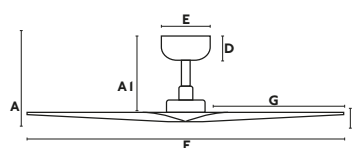

A	A1
243/9.57"	200/7.87"
B	C
80/3.15"	100/3.94"
D	E
60/2.4"	130/5.12"
F	G
ø900/35.4"	430/16.93"
Downrod L	Downrod ø
101/3.98"	26/1.02"