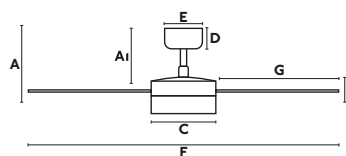

A	A1
276/10.87"	180/7.09"
B	C
80/3.15"	150/5.91"
D	E
60/2.4"	130/5.12"
F	G
ø1060/41.7"	500/19.69"
Downrod L	Downrod ø
100/3.94"	26/1.02"