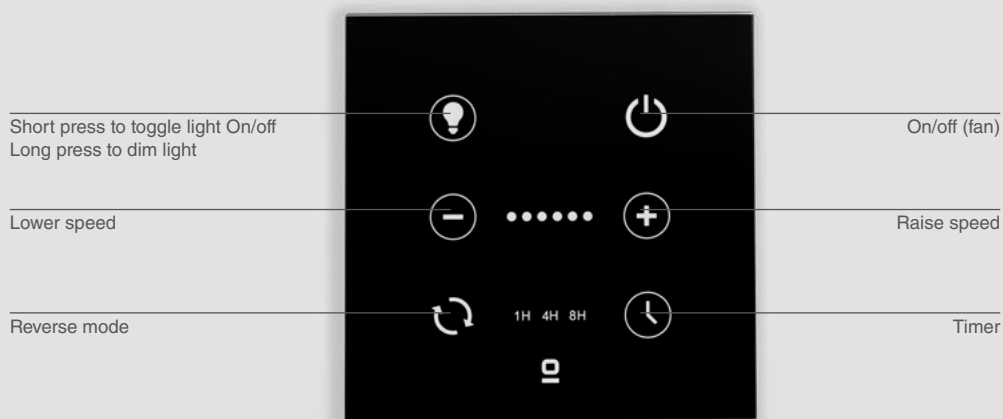

This new wall control for DC motor fans features an updated front design with borderless organic glass, designed to fit in standard recessed box, either round or square. It also supports a light dimming function and connects wirelessly to the fan via radiofrequency.