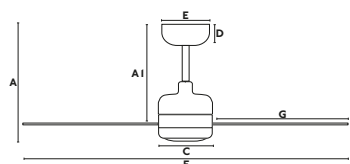

A	A1
330/12.99"	290/11.42"
B	C
110/4.33"	110/4.33"
D	E
55/2.2"	130/5.12"
F	G
ø1320/52"	600/23.62"
Downrod L	Downrod ø
152/5.98"	21/0.83"