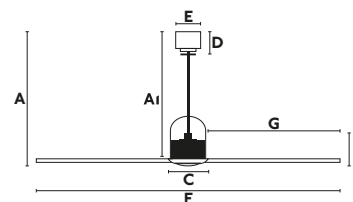

A	A1
450/17.72"	420/16.54"
B	C
	160/6.3"
D	E
60/2.4"	130/5.12"
F	G
ø1280/50.4"	555/21.85"
Downrod L	Downrod ø
100-200-460/3.94"	26/1.02"