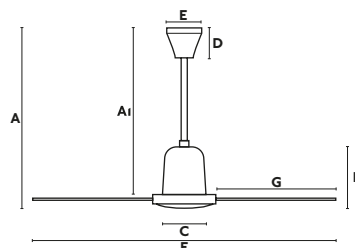

A	A1
320/12.6"	270/10.63"
B	C
160/6.3"	190/7.48"
D	E
60/2.4"	130/5.12"
F	G
ø1200/47.2"	485/19.09"
Downrod L	Downrod ø
152/5.98"	21/0.83"

FSC Certified
wooden blades

Programmable 1-4-8h
Memory function page 211