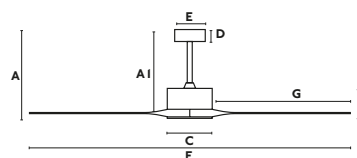

A	A1
480/18.9"	430/16.93"
B	C
170/6.69"	210/8.27"
D	E
65/2.6"	150/5.91"
F	G
ø2400/94.5"	1000/39.37"
Downrod L	Downrod ø
125-250/4.92"	26/1.02"