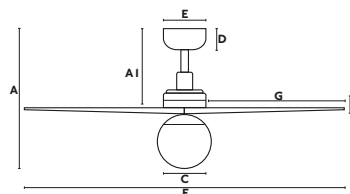

A	A1
408/16.06"	212/8.35"
B	C
231/9.09"	100/3.94"
D	E
60/2.4"	130/5.12"
F	G
ø925/36.4"	458/18.03"
Downrod L	Downrod ø
100/3.94"	26/1.02"