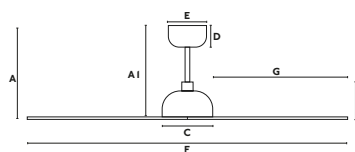

A	A1
250/9.84"	250/9.84"
B	C
130/5.12"	170/6.69"
D	E
55/2.2"	130/5.12"
F	G
Ø1320/52"	580/22.83"
Downrod L	Downrod Ø
128/5.04"	21/0.83"

Adjustable intensity

FSC Certified wooden blades

Glass diffuser

Programmable 1-4-8h
Memory function page 211