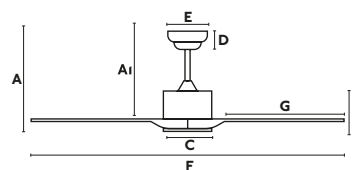

A	A1
285/11.22"	235/9.25"
B	C
180/7.09"	
D	E
60/2.4"	140/5.51"
F	G
Ø1320/52"	590/23.23"
Downrod L	Downrod Ø
100-152/3.94"	21/0.83"