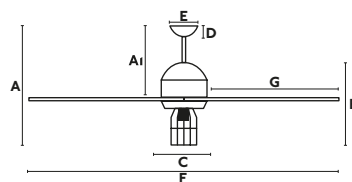

33703 216,50€
Body Matt Black
Blades Walnut

Material	Body Steel	Light Source	1 E27 max. 15W
	Blades MDF	Bulb incl.	No
W	15-26-49	Recom. Bulb	17463
RPM	136-192-225		
Airflow	96 m3 min		
V/Hz	220V-240V/50-60Hz		
Accessories ☉	33928 Wall Control 3 speeds		
	33929 Remote control kit dimer/on-off		
	33937 Remote control kit programmer		
Opt. downrod	Page 214