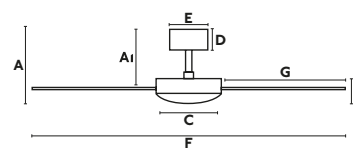

Mini Mallorca S

S
ø106 CM

< 13 M2
< 140 SQ.FT

DC
MOTOR

SLOPED CEILING

33603DC 208,20€
 33603DCWT **NEW** 301,50€ Tuya Smart
 33603DCWW **NEW** 367,20€ Wiz Smart
 Body Matt White
 Blades Matt White + Maple

Material Body Steel
 Blades Plywood
Programmer 1-4-8hr
W 6-7-10-13-18-23
RPM 126-156-186-218-240-270
Airflow 70 m3 min
V/Hz 220V-240V/50-60Hz
Accessories 33974 DC Wall Control
Opt. downrod Page 214