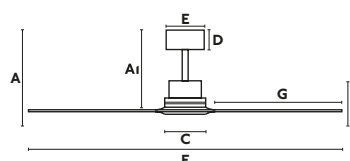

A	A1
330/12.99"	320/12.6"
B	C
165/6.5"	160/6.3"
D	E
70/2.8"	160/6.3"
F	G
ø1320/52"	660/25.98"
Downrod L	Downrod ø
153/6.02"	21/0.83"