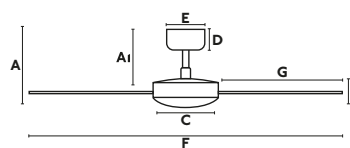

A	A1
232/9.13"	180/7.09"
B	C
80/3.15"	150/5.91"
D	E
60/2.4"	130/5.12"
F	G
ø1060/41.7"	500/19.69"
Downrod L	Downrod ø
100/3.94"	26/1.02"