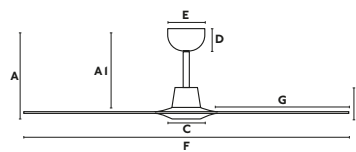

A	A1
280/11.02"	215/8.46"
B	C
130/5.12"	170/6.69"
D	E
50/2"	148/5.83"
F	G
ø1520/59.8"	750/29.53"
Downrod L	Downrod ø
152/5.98"	21/0.83"

Programmable 1-4-8h
Memory function page 211

Realistic wood-finish
Abs blades