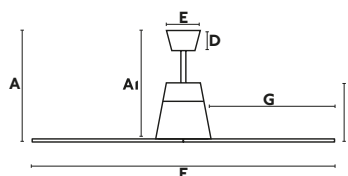

A	A1
390/15.35"	370/14.57"
B	C
200/7.87"	200/7.87"
D	E
55/2.2"	130/5.12"
F	G
ø1300/51.2"	530/20.87"
Downrod L	Downrod ø
153/6.02"	21/0.83"