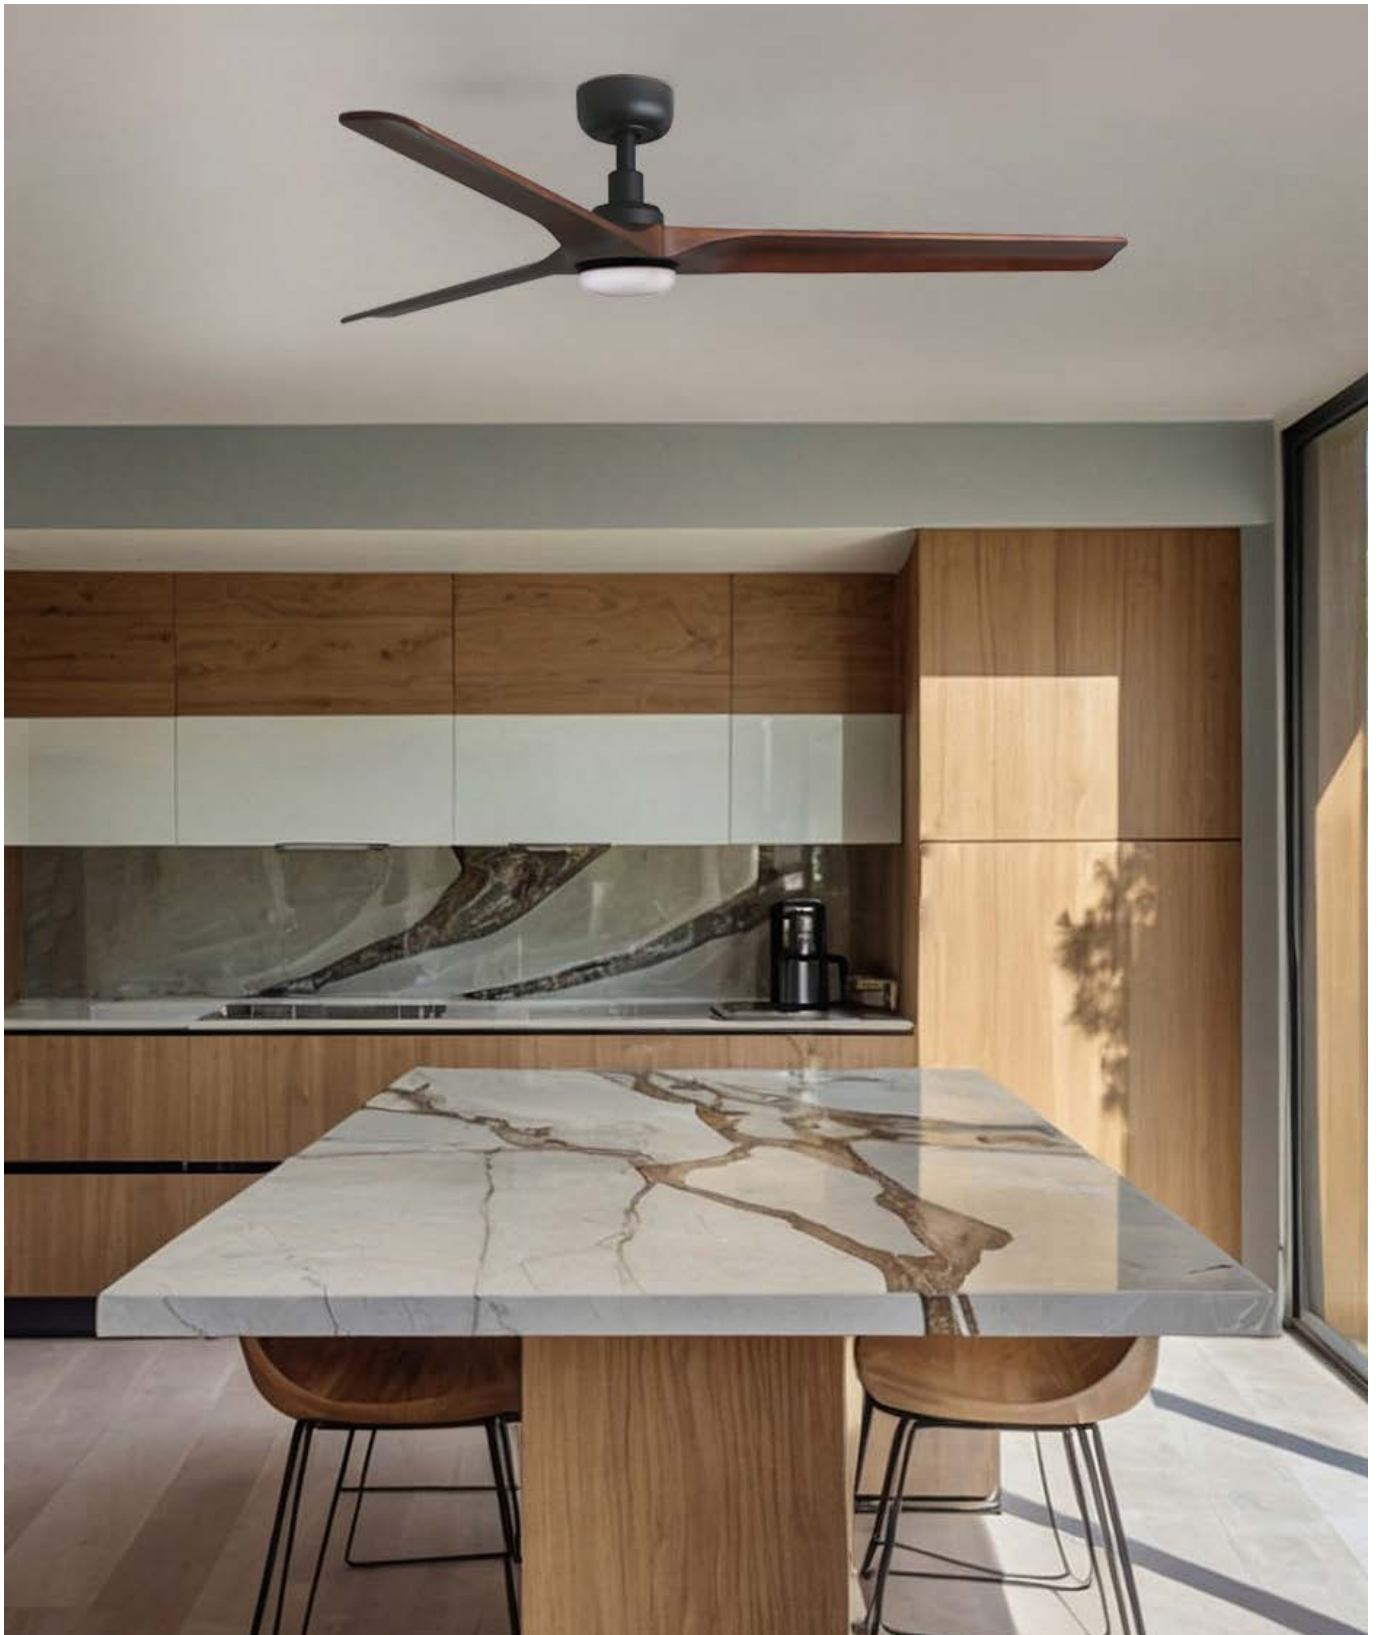

FSC Certified wooden blades