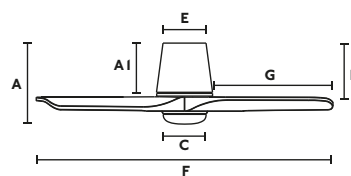

A	A1
232/9.13"	151/5.94"
B	C
	130/5.12"
D	E
151/5.9"	120/4.72"
F	G
ø900/35.4"	371/14.61"
Downrod L	Downrod ø