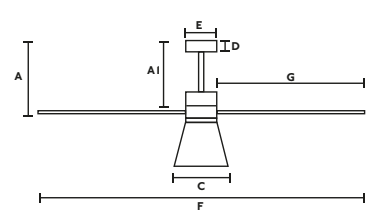

A	A1
430/16.93"	270/10.63"
B	C
219/8.62"	123/4.84"
D	E
60/2.4"	130/5.12"
F	G
ø1320/52"	635/25"
Downrod L	Downrod ø
100-200/3.94"	26/1.02"