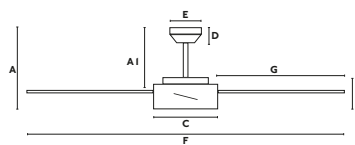

SUMMER
WINTER

SLOPED
CEILING

33725 440,80€
Body Matt Black
Blades Dark Walnut

33726 440,80€
Body Matt White
Blades Matt White

Material	Body Steel	Power	21W
	Blades Plywood	Lumen Output	1563 lm
Programmer	1-4-8hr	Light Source	SMD LED 3000K
W	5-7-10-13-18-25	CRI	>80
RPM	99-116-134-154-172-193	Driver incl.	Yes
Airflow	175 m3 min	Material Diff	ABS
V/Hz	220V-240V/50Hz		
Accesories ☉	33974 DC Wall Control		
Incl. downrod	153-255 mm		