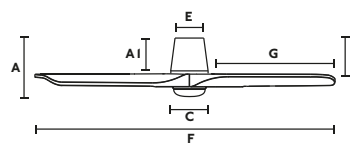

A	A1
232/9.13"	151/5.94"
B	C
	130/5.12"
D	E
151/5.9"	120/4.72"
F	G
ø900/35.4"	582/22.91"
Downrod L	Downrod ø

Programmable 1-4-8h
Memory function page 211

Smart option

Amelia

Héctor Serrano

L
Ø132 CM

> 17.6-28 M2
190-300 SQ.FT