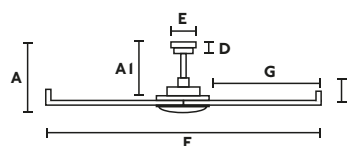

A	A1
455/17.91"	395/15.55"
B	C
140/5.51"	300/11.81"
D	E
65/2.6"	200/7.87"
F	G
ø2000/78.7"	850/33.46"
Downrod L	Downrod ø
127-305/5"	26/1.02"