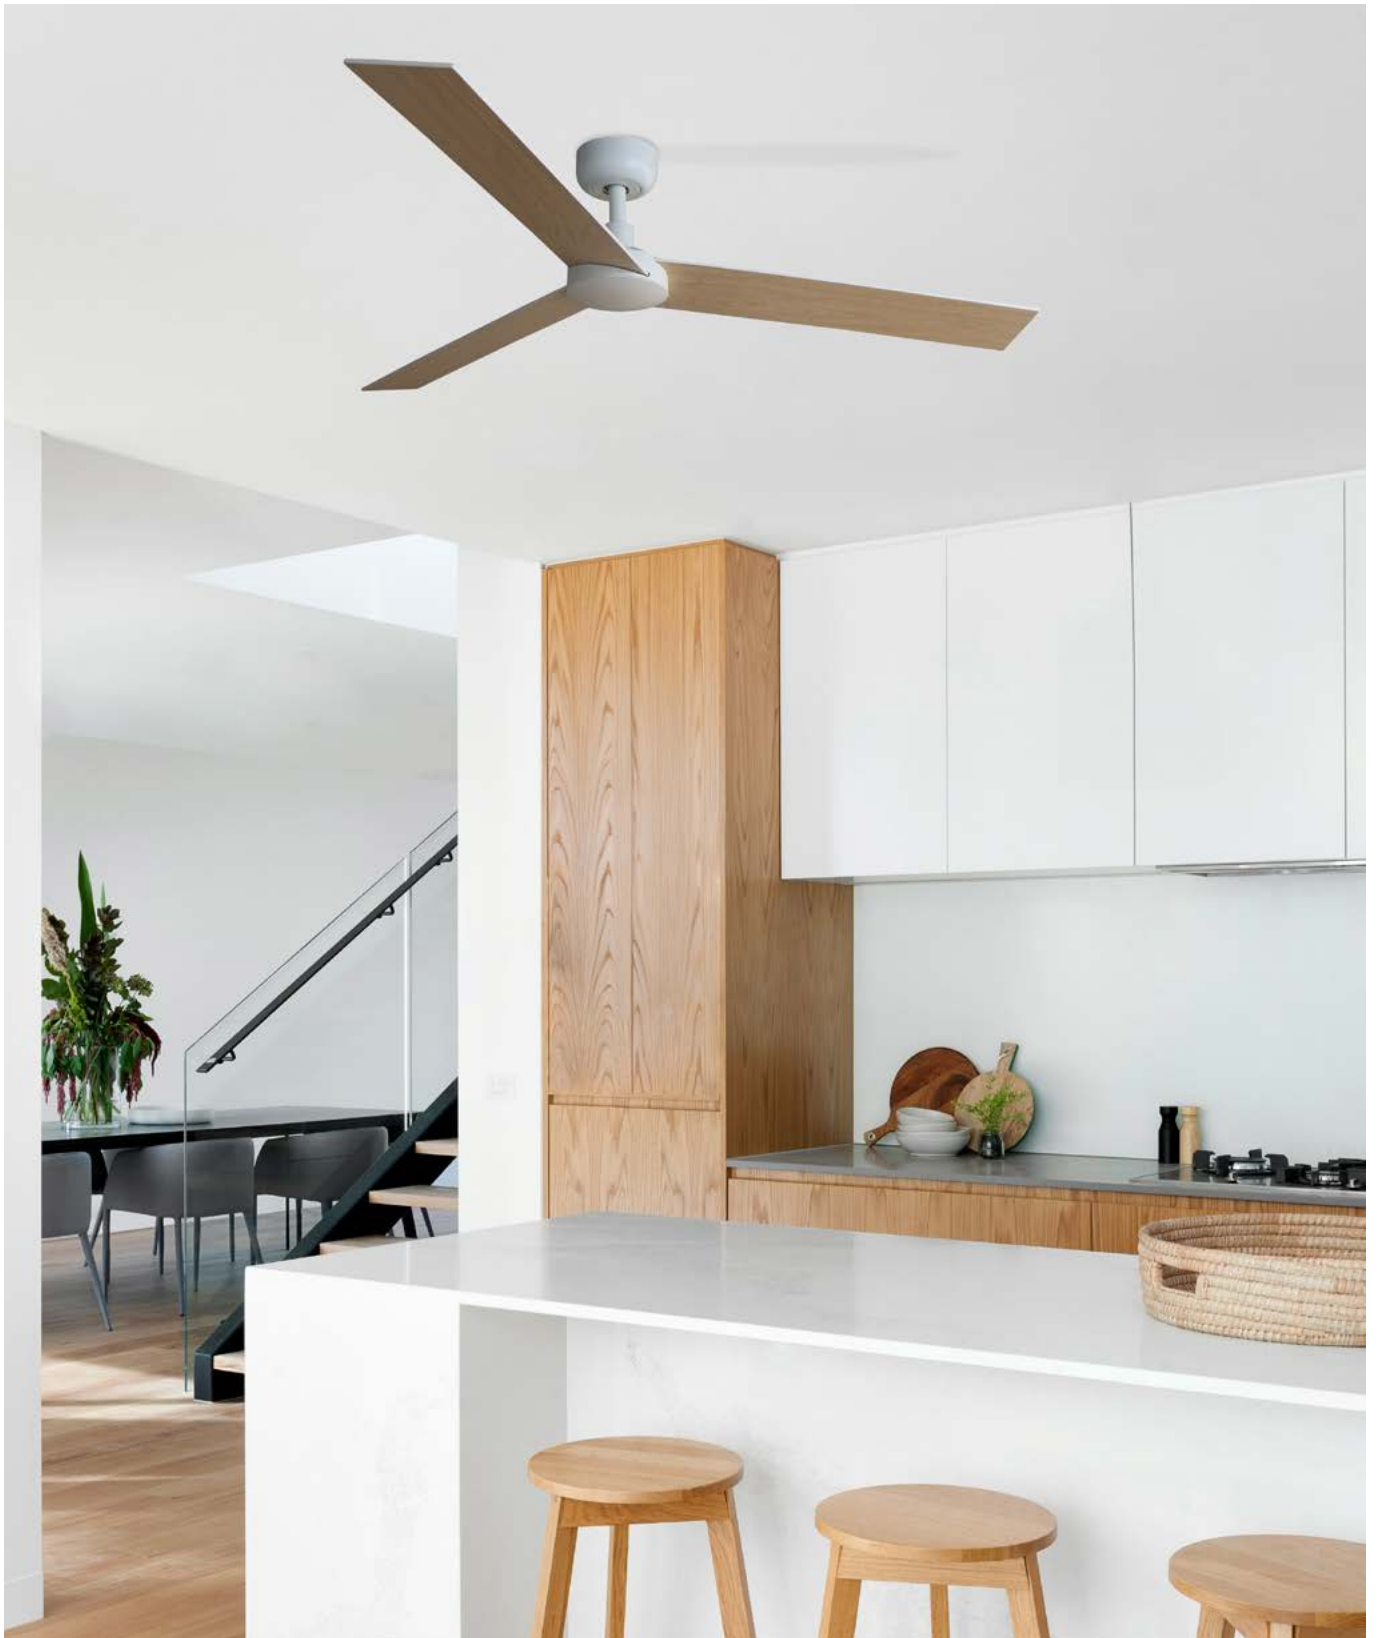

Reversible blades