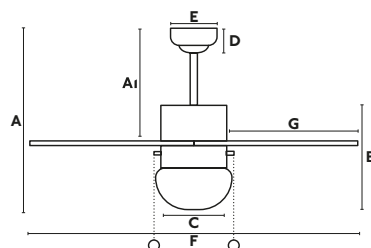

A	A1
390/15.35"	260/10.24"
B	C
190/7.48"	170/6.69"
D	E
60/2.4"	130/5.12"
F	G
ø810/31.9"	350/13.78"
Downrod L	Downrod ø
93/3.66"	21/0.83"

Opt. downrod Page 214