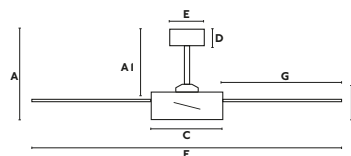

A	A1
291/11.46"	220/8.66"
B	C
136/5.35"	
D	E
60/2.4"	150/5.91"
F	G
ø1320/52"	542/21.34"
Downrod L	Downrod ø
152/5.98"	26/1.02"

Small and aesthetic motor

Smart option

Milos

34100 646,00€
34100WW NEW 804,90€ Wiz Smart
Body Matt Black
Blades Matt Black