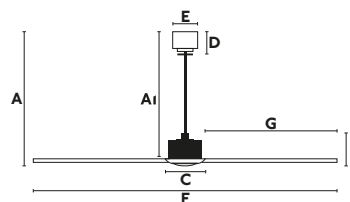

A	A1
390/15.35"	380/14.96"
B	C
180/7.09"	160/6.3"
D	E
55/2.2"	130/5.12"
F	G
ø810/31.9"	358/14.09"
Downrod L	Downrod ø
100-200/3.94"	26/1.02"