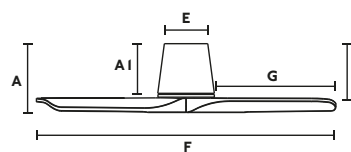

A	A1
190/7.48"	151/5.94"
B	C
	130/5.12"
D	E
151/5.9"	120/4.72"
F	G
ø900/35.4"	371/14.61"
Downrod L	Downrod ø