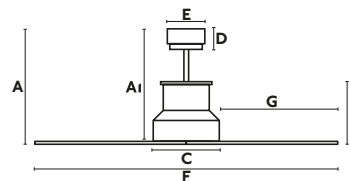

A	A1
390/15.35"	355/13.98"
B	C
210/8.27"	190/7.48"
D	E
55/2.2"	130/5.12"
F	G
ø1270/50"	530/20.87"
Downrod L	Downrod ø
153/6.02"	21/0.83"