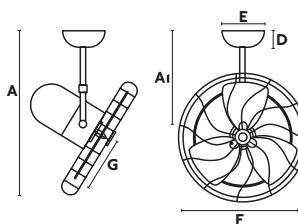

A	A1
505/19.88"	440/17.32"
B	C
D	E
55/2.2"	150/5.91"
F	G
ø430/16.9"	150/5.91"