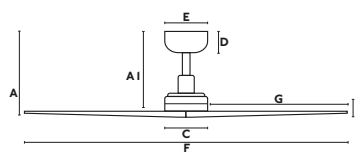

A	A1
336/13.23"	212/8.35"
B	C
48/1.89"	100/3.94"
D	E
60/2.4"	130/5.12"
F	G
ø925/36.4"	458/18.03"
Downrod L	Downrod ø
100/3.94"	26/1.02"