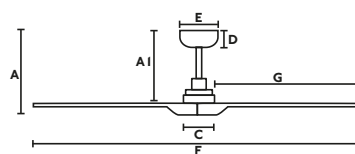

33806-1TW 434,80€
 33806WT-1TW **NEW** 528,20€ Tuya Smart
 Body Matt Black
 Blades Dark Oak

Material	Body Steel
	Blades Wood
Programmer	1-4-8hr
W	5-7-11-16-22-30
RPM	115-155-195-235-266-297
Airflow	135 m3 min
V/Hz	220V-240V/50-60Hz
Accessories ☉	33974 DC Wall Control
Incl. downrod	100 mm
Opt. downrod	Page 214