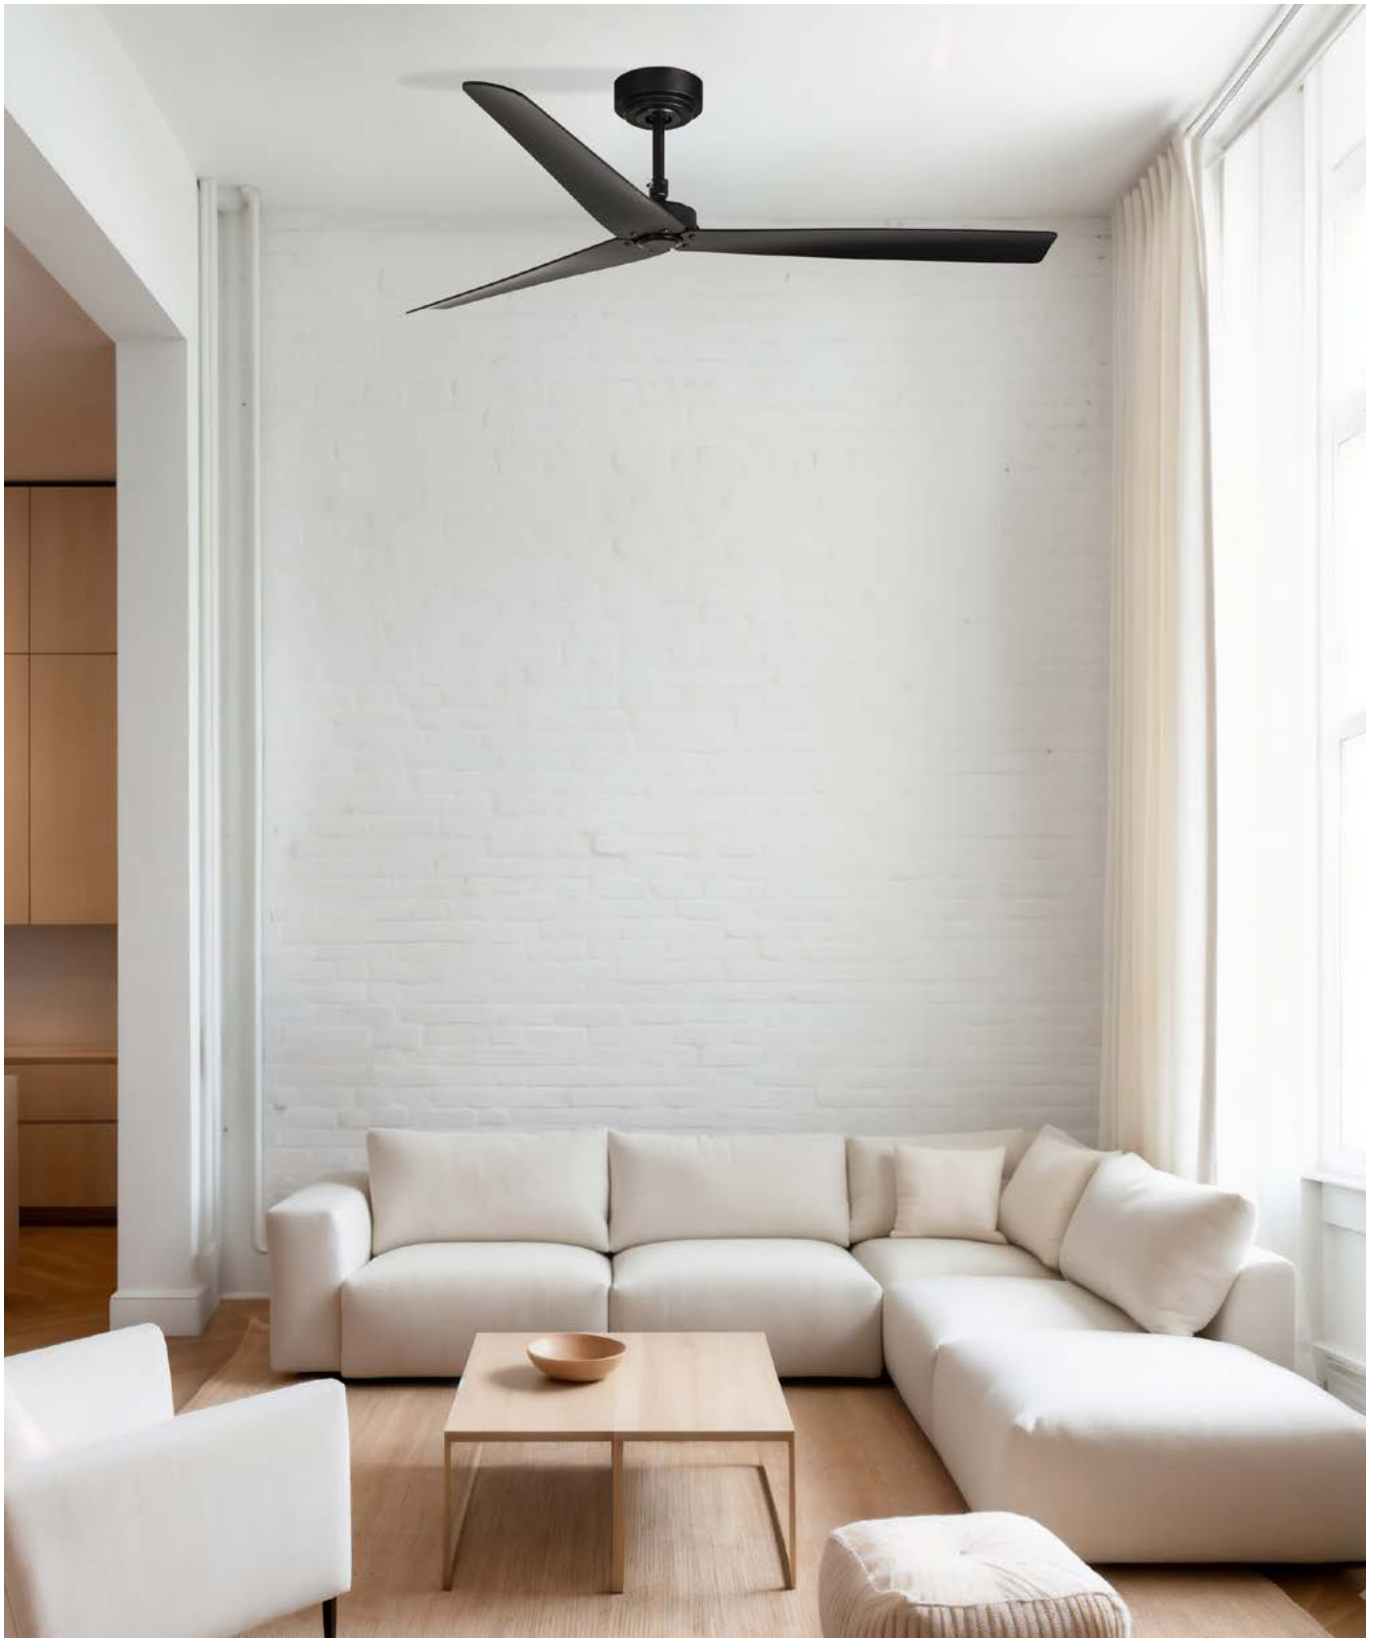

A	A1
291/11.46"	220/8.66"
B	C
136/5.35"	
D	E
60/2.4"	150/5.91"
F	G
ø1320/52"	542/21.34"
Downrod L	Downrod ø
152/5.98"	26/1.02"

Small and aesthetic motor

Smart option

Milos

34100 646,00€
34100WW NEW 804,90€ Wiz Smart
Body Matt Black
Blades Matt Black