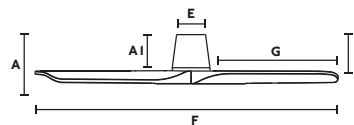

A	A1
190/7.48"	151/5.94"
B	C
	130/5.12"
D	E
151/5.9"	120/4.72"
F	G
ø900/35.4"	582/22.91"
Downrod L	Downrod ø