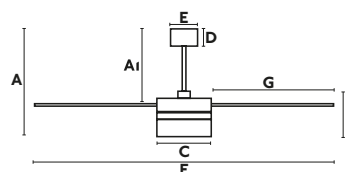

L

ø132 CM

> 17,6-28 M2
190-300 SQ.FT

SUMMER
WINTER

SLOPED
CEILING

33460 293,10€
Body White
Blades White + Maple

Material	Body Steel Blades MDF	Power	15W
		Lumen Output	543 lm
W	13-25-55	Light Source	SMD LED 3000K
RPM	75-135-180	CRI	>80
Airflow	157 m3 min	Driver incl.	Yes
V/Hz	220V-240V/50Hz	Material Diff	Glass