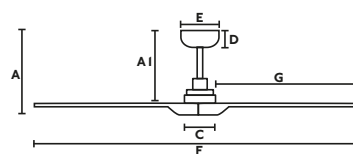

A	A1
243/9.57"	223/8.78"
B	C
82/3.23"	100/3.94"
D	E
59/2.3"	132/5.2"
F	G
Ø1320/52"	592/23.31"
Downrod L	Downrod Ø
101/3.98"	26/1.02"