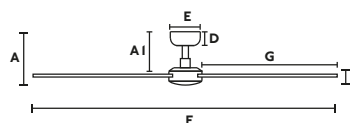

A	A1
232/9.13"	180/7.09"
B	C
80/3.15"	150/5.91"
D	E
60/2.4"	130/5.12"
F	G
ø1320/52"	630/24.8"
Downrod L	Downrod ø
100/3.94"	26/1.02"

Reversible blades

Adjustable color temperature

FSC Certified plywood blades